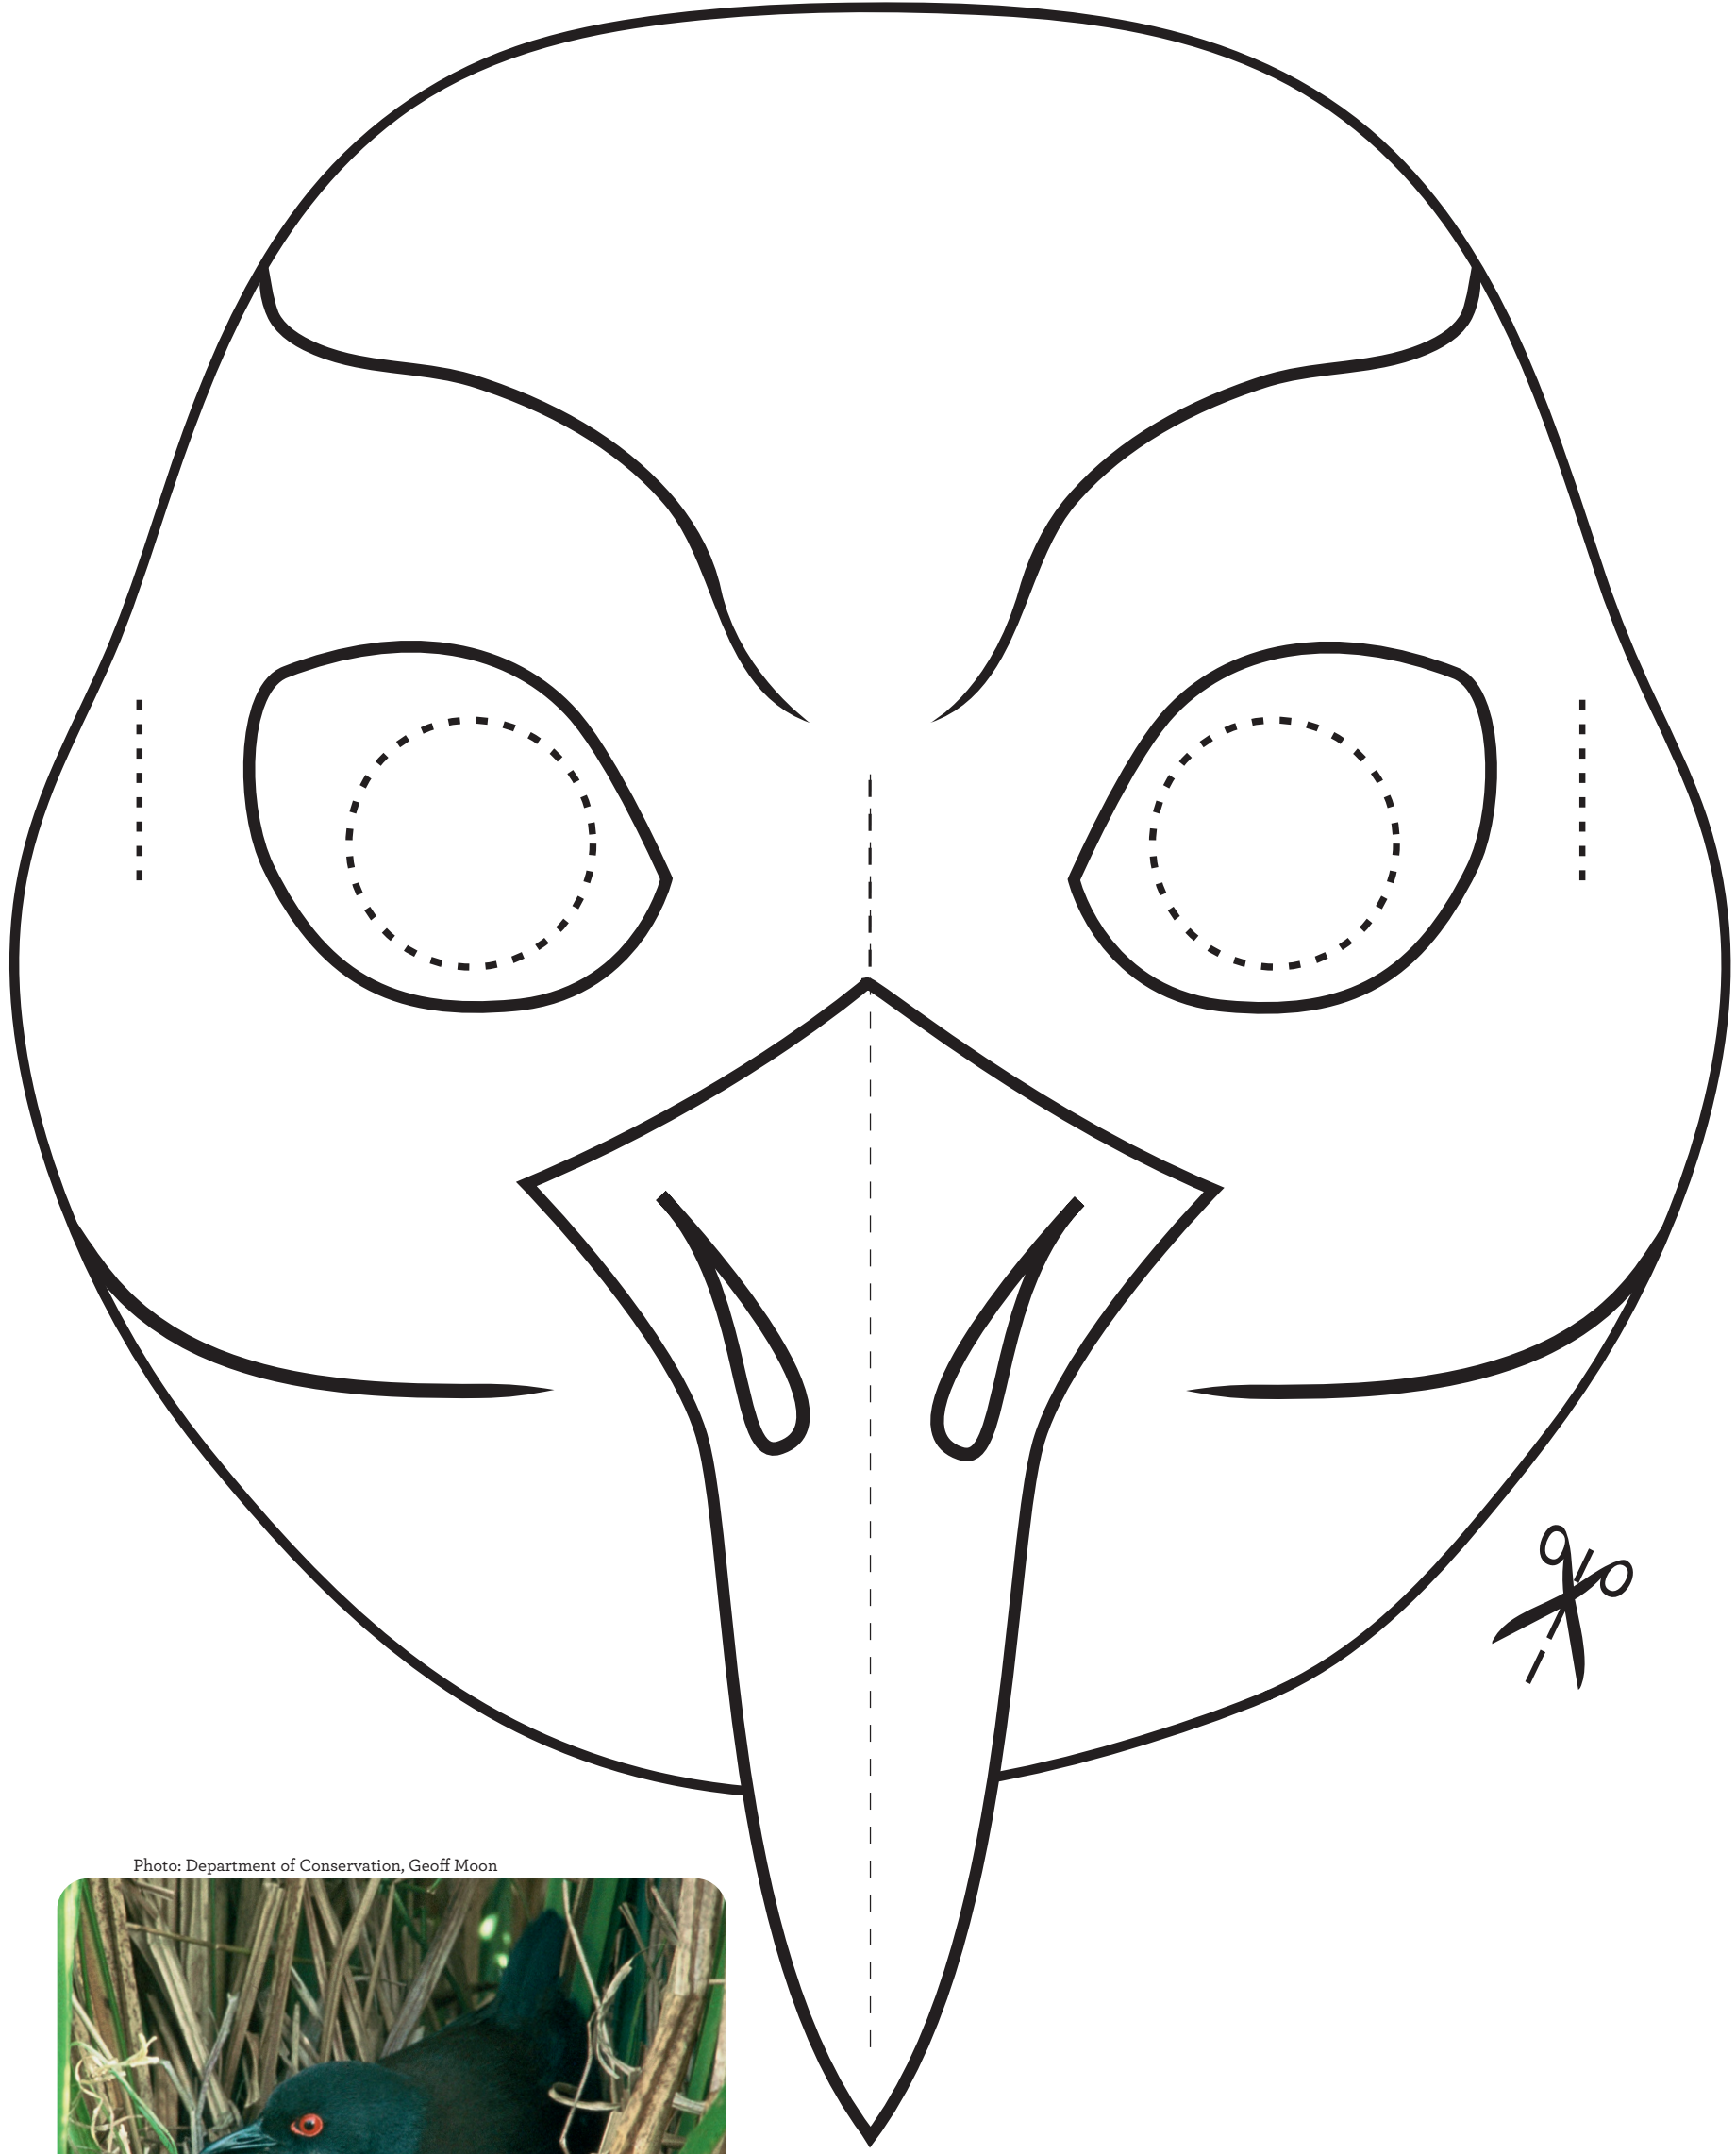

Pūweto / spotless crake

Spotless crake/pūweto

This small, dark wetland bird (about half the size of a common blackbird) has distinctive red eyes. It is very secretive and not often seen. There are small populations sparsely scattered over New Zealand's three main islands and many small offshore islands, but they are most common in the upper North Island.

To make the mask

- Colour in the pūweto / spotless crake.
- Cut out the head and head straps.
- Cut out the dotted circles in the eyes.
- Fold gently down the centre of the mask.
- Staple or sellotape the head straps to fit.

Head strap

Head strap