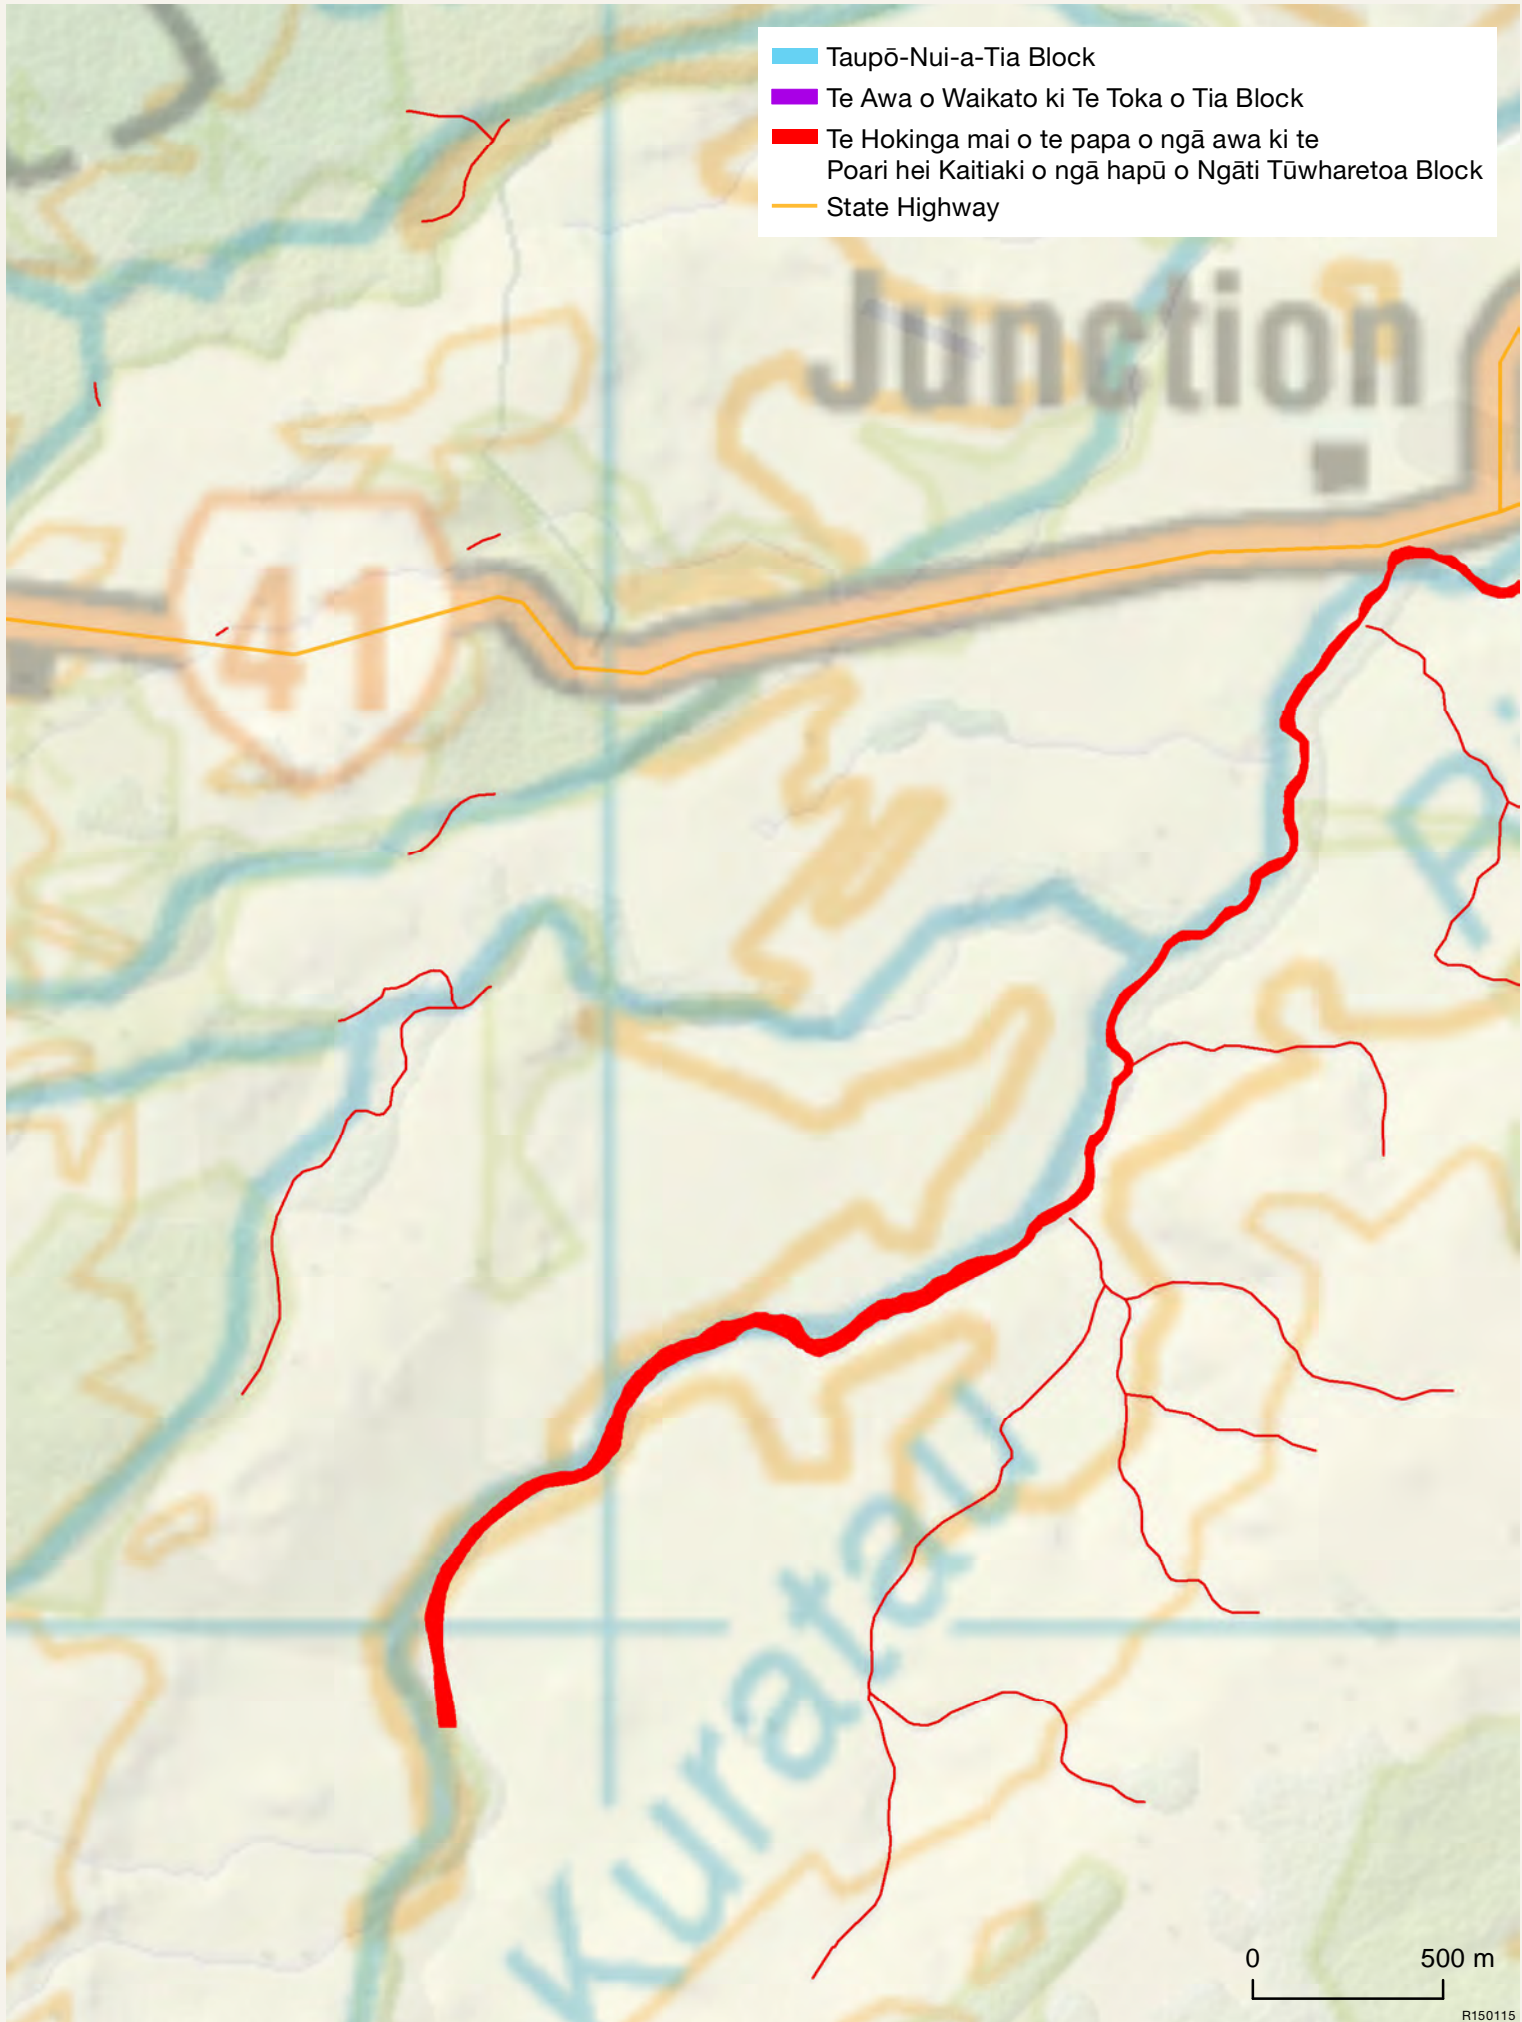

R150115

- Taupō-Nui-a-Tia Block
- Te Awa o Waikato ki Te Toka o Tia Block
- Te Hokinga mai o te papa o ngā awa ki te Poari he i Kaitiaki o ngā hapū o Ngāti Tūwharetoa Block
- State Highway

0 500 m

R150115