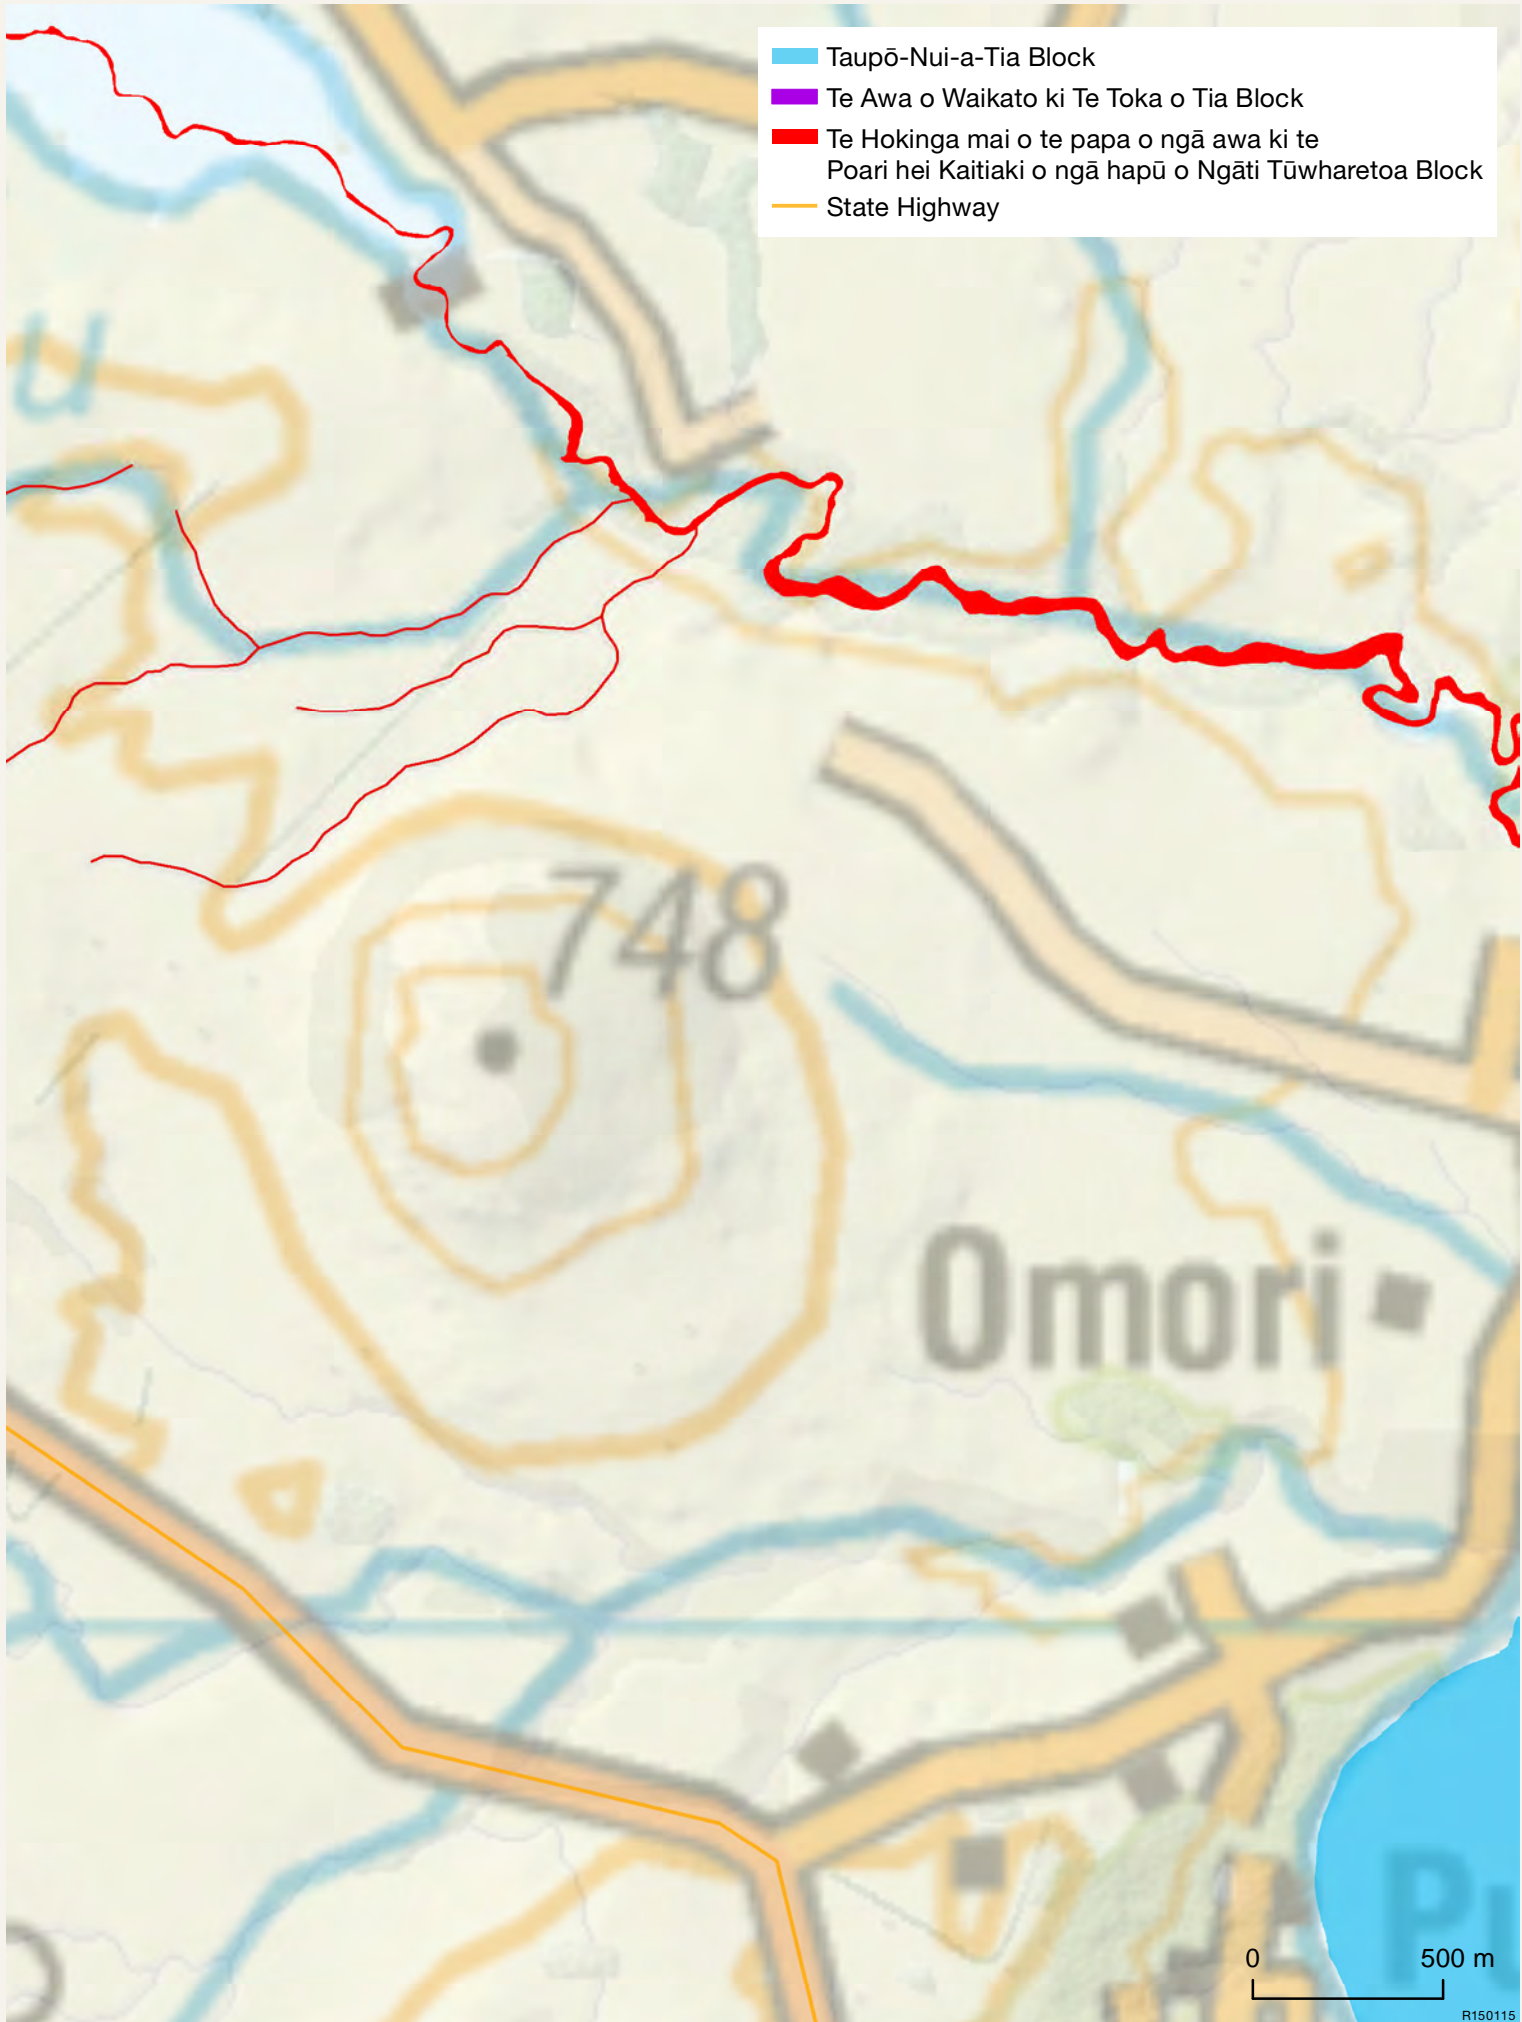

R150115

- Taupō-Nui-a-Tia Block
- Te Awa o Waikato ki Te Toka o Tia Block
- Te Hokinga mai o te papa o ngā awa ki te Poari he i Kaitiaki o ngā hapū o Ngāti Tūwharetoa Block
- State Highway

0 500 m

R150115