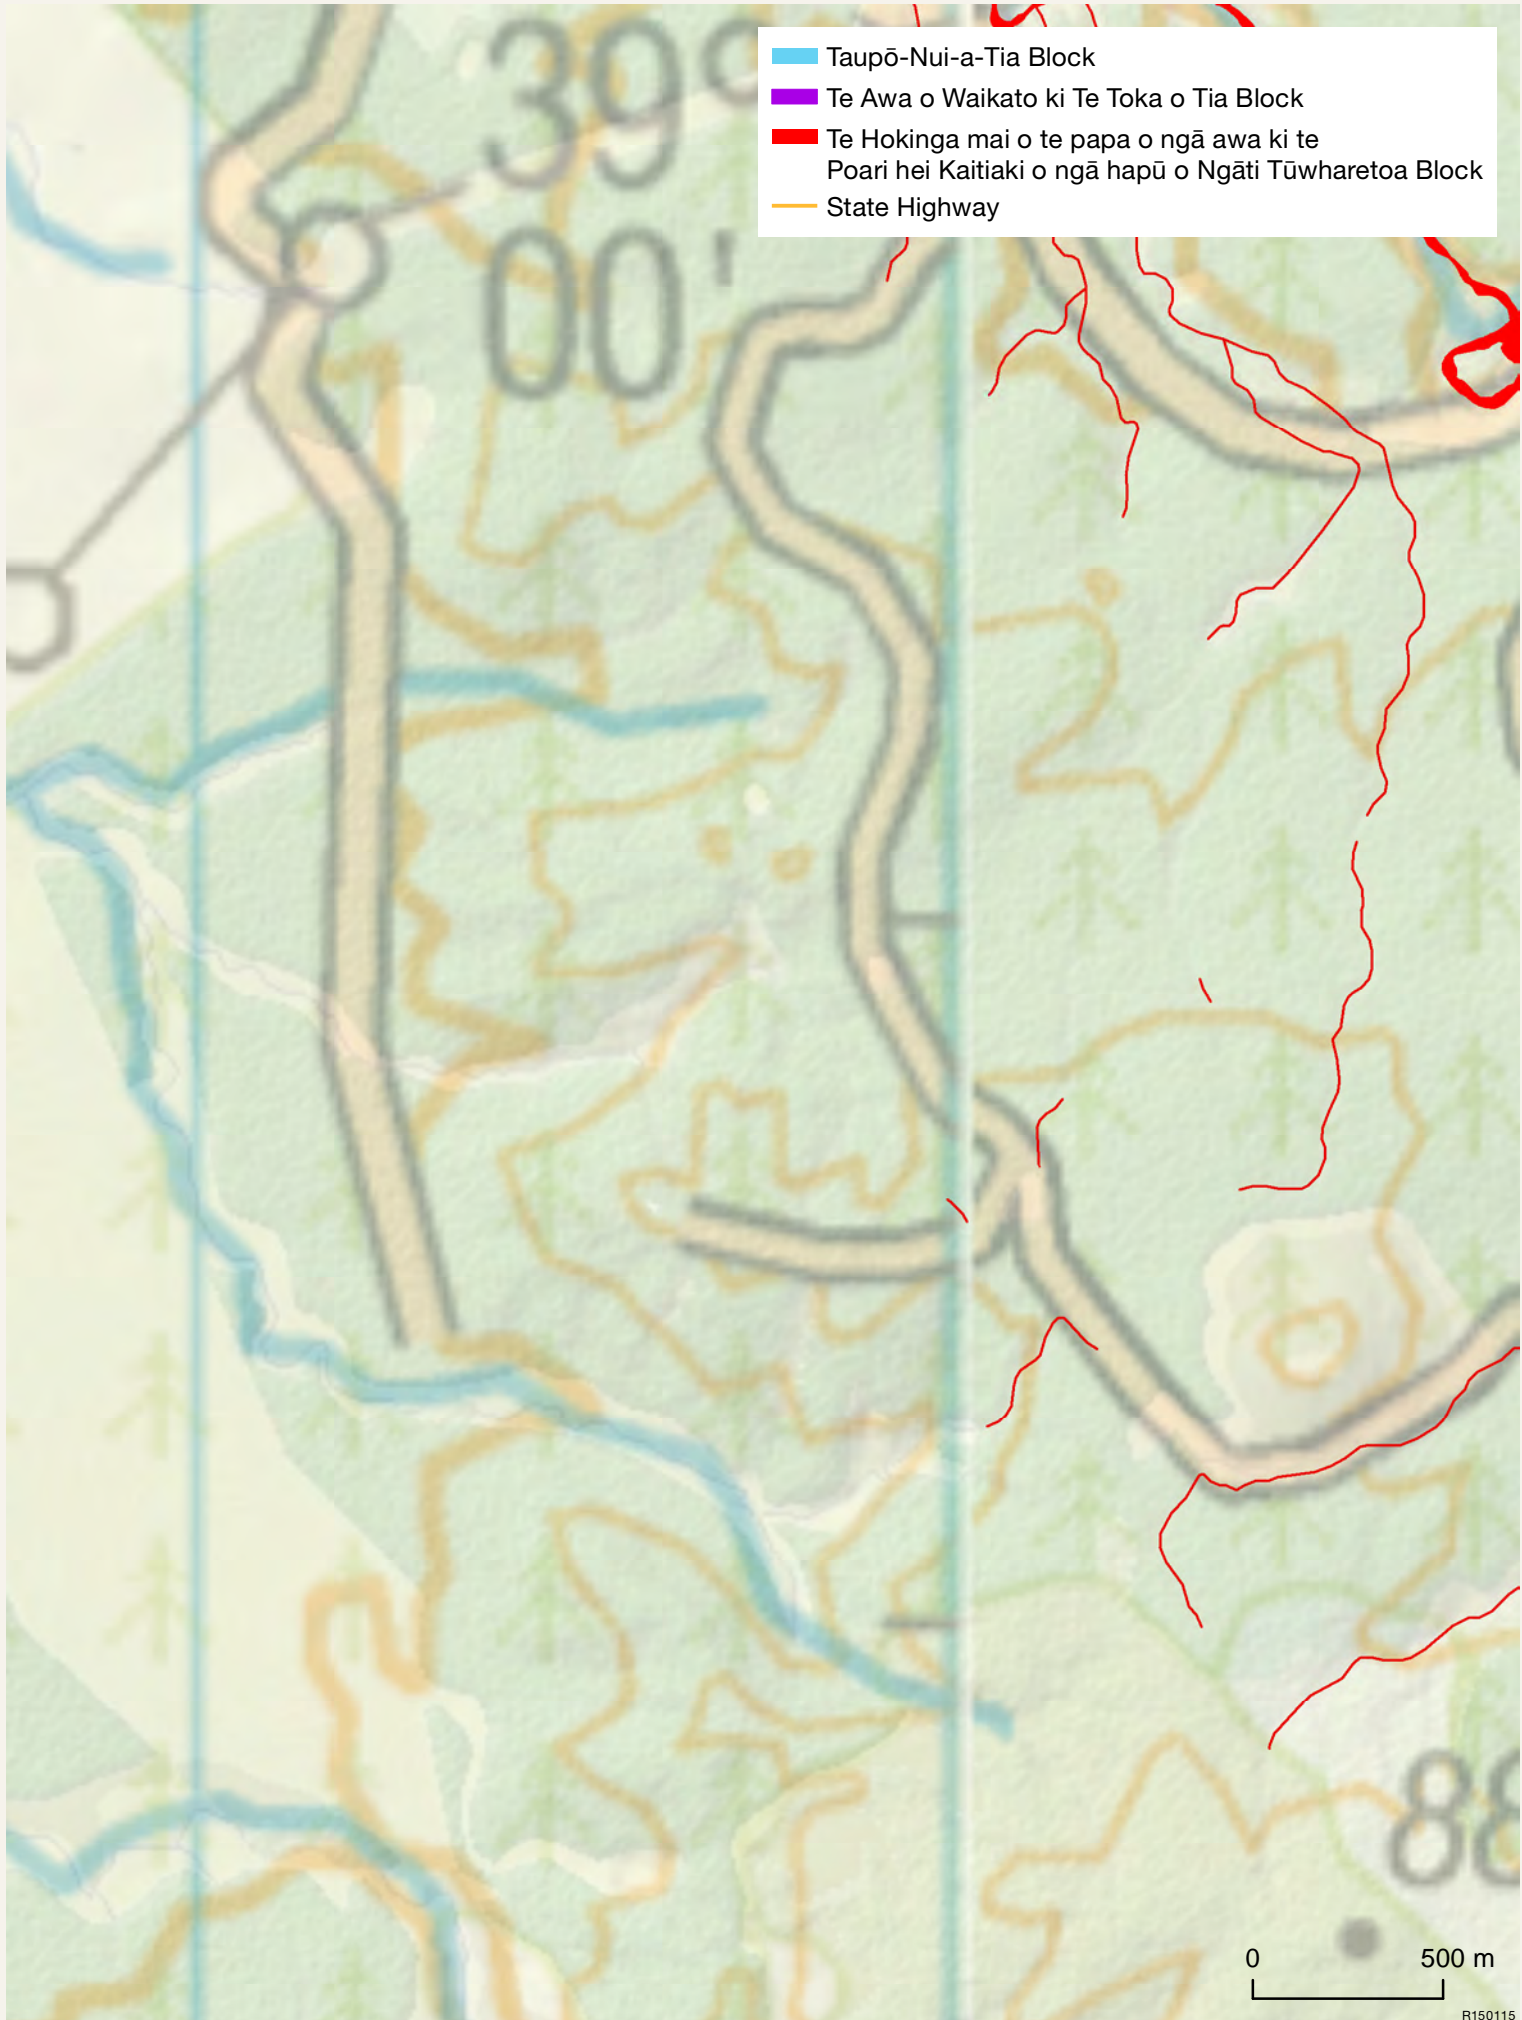

- Taupō-Nui-a-Tia Block
- Te Awa o Waikato ki Te Toka o Tia Block
- Te Hokinga mai o te papa o ngā awa ki te Poari hei Kaitiaki o ngā hapū o Ngāti Tūwharetoa Block
- State Highway

0 500 m

R150115