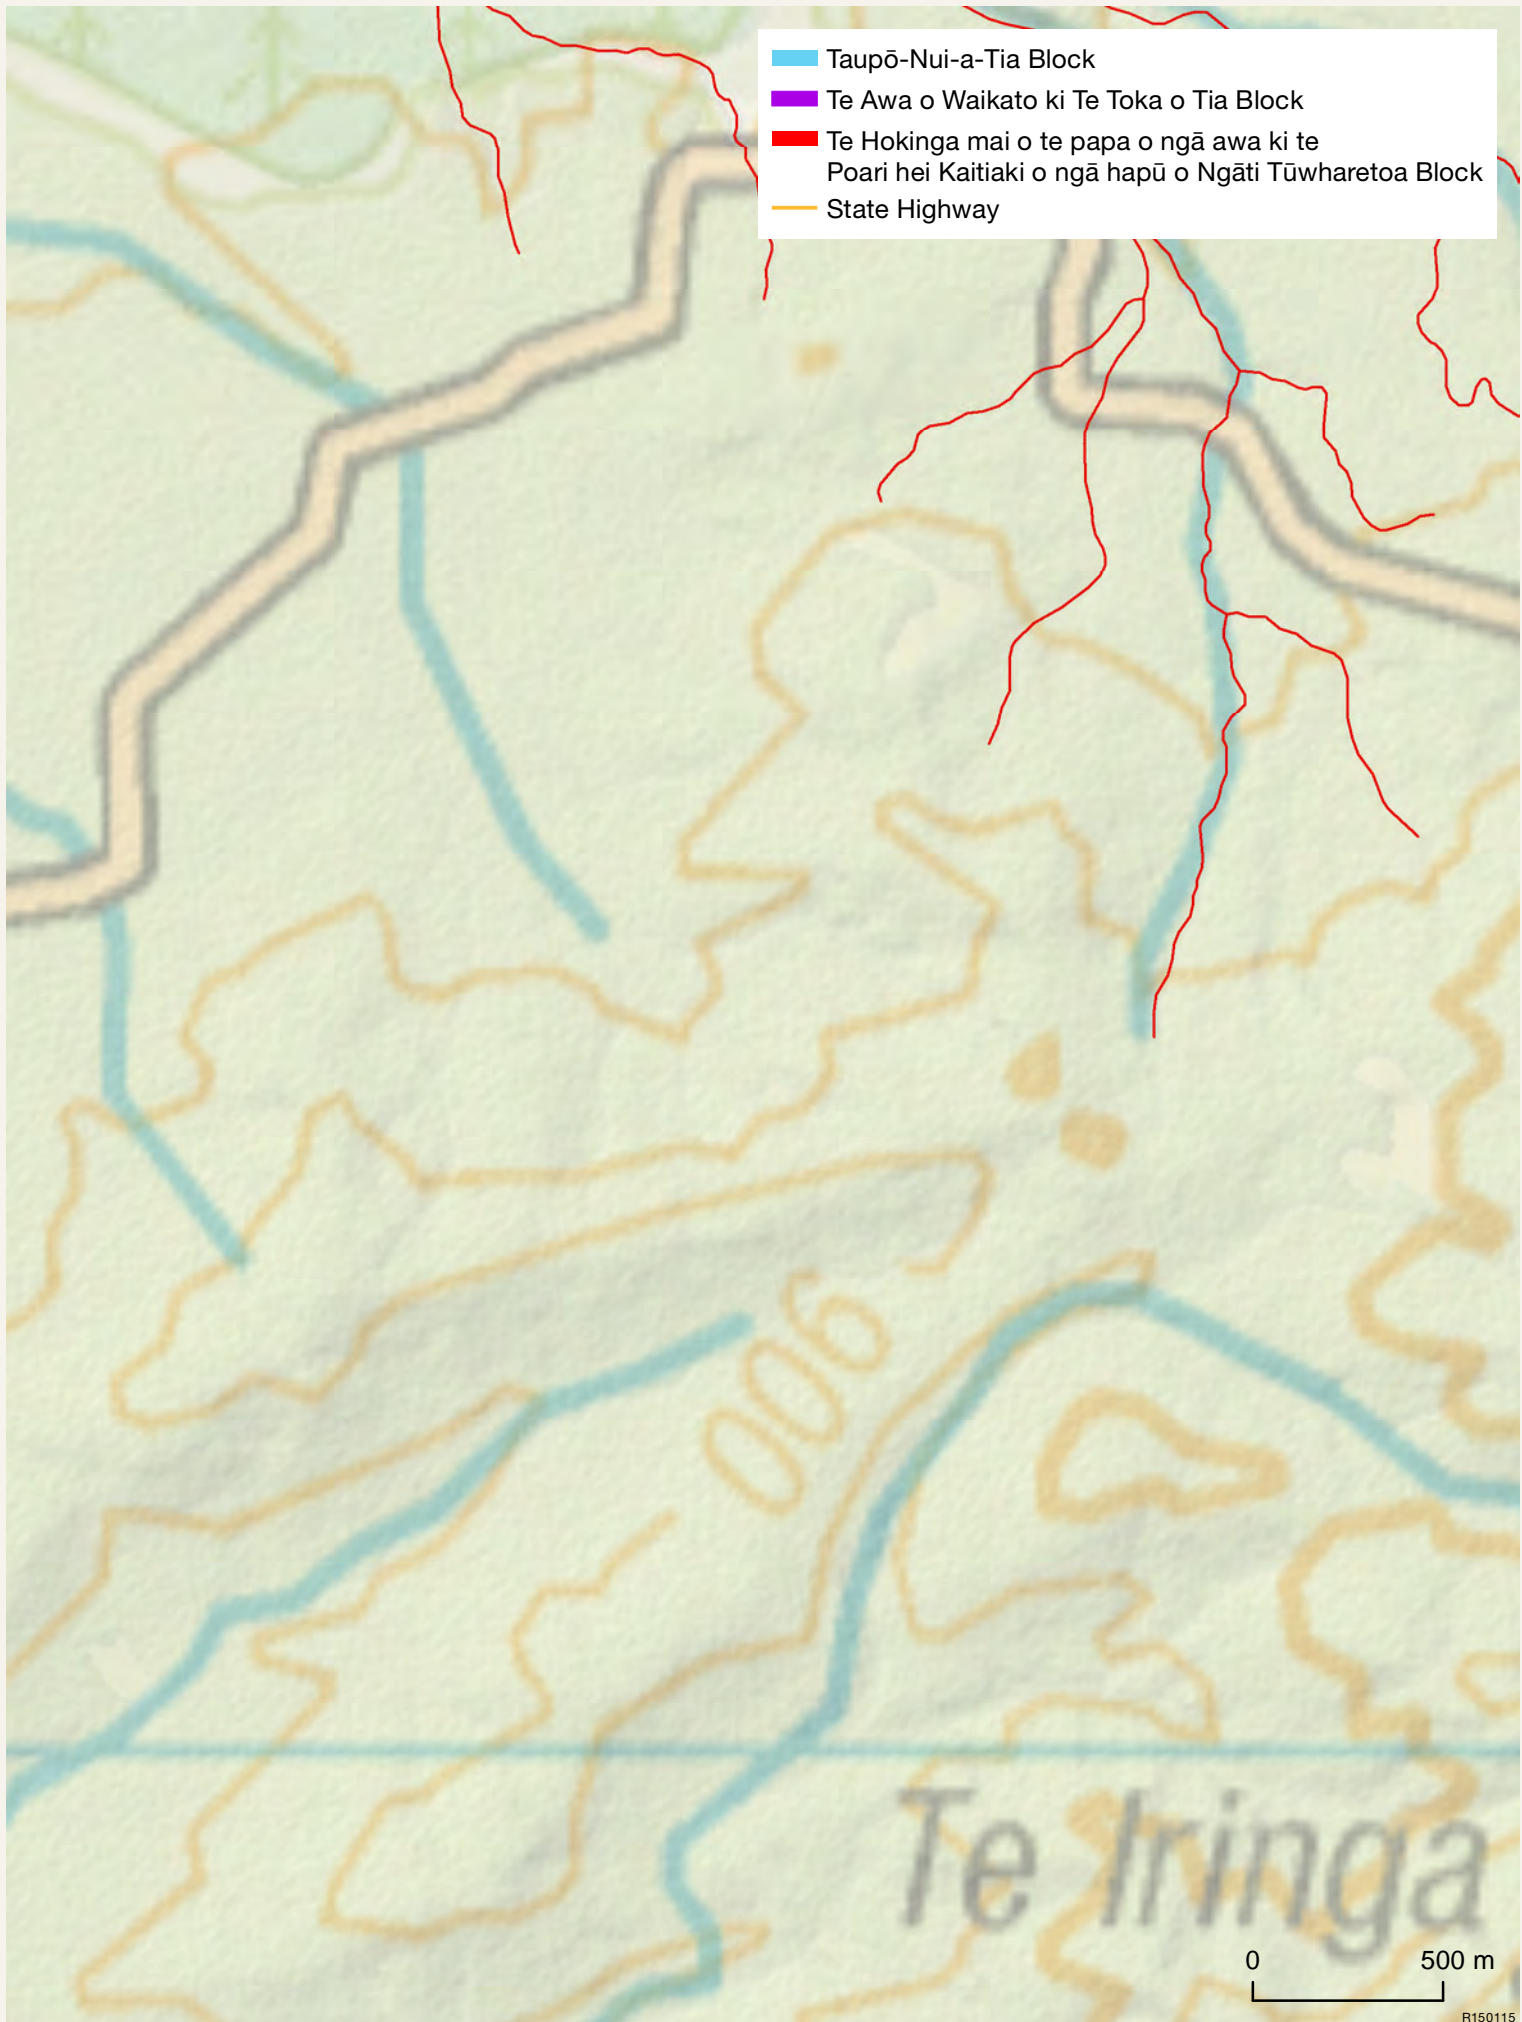

- Taupō-Nui-a-Tia Block
- Te Awa o Waikato ki Te Toka o Tia Block
- Te Hokinga mai o te papa o ngā awa ki te Poari heī Kaitiaki o ngā hapū o Ngāti Tūwharetoa Block
- State Highway

Te Iringa

R150115