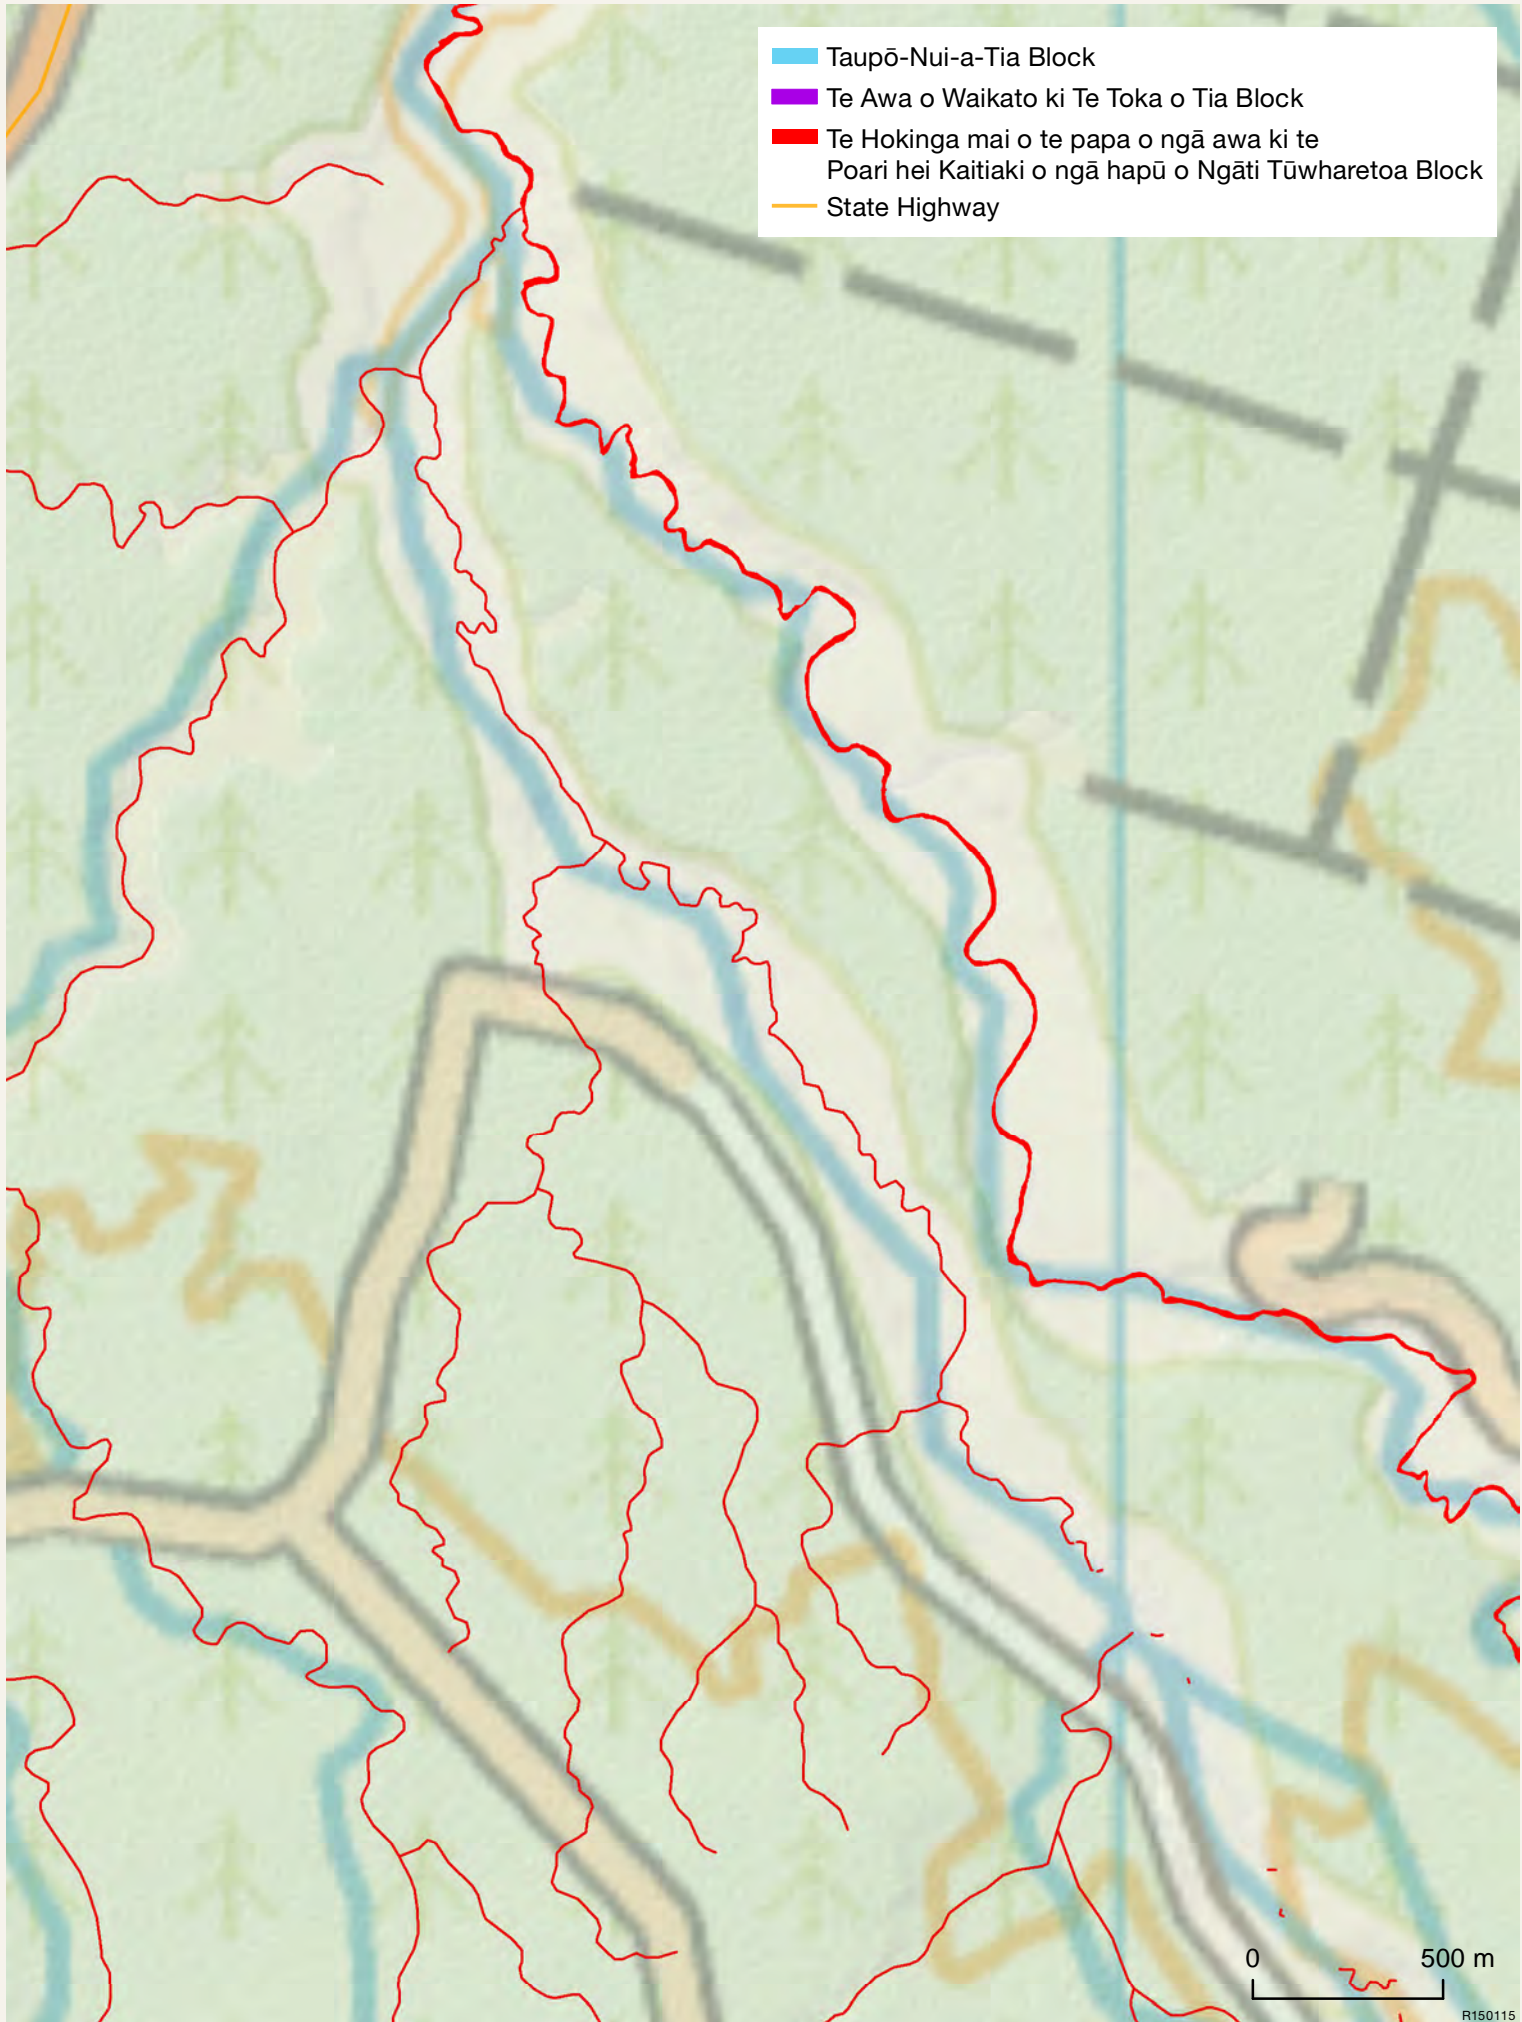

- Taupō-Nui-a-Tia Block
- Te Awa o Waikato ki Te Toka o Tia Block
- Te Hokinga mai o te papa o ngā awa ki te Poari he i Kaitiaki o ngā hapū o Ngāti Tūwharetoa Block
- State Highway

0 500 m

R150115