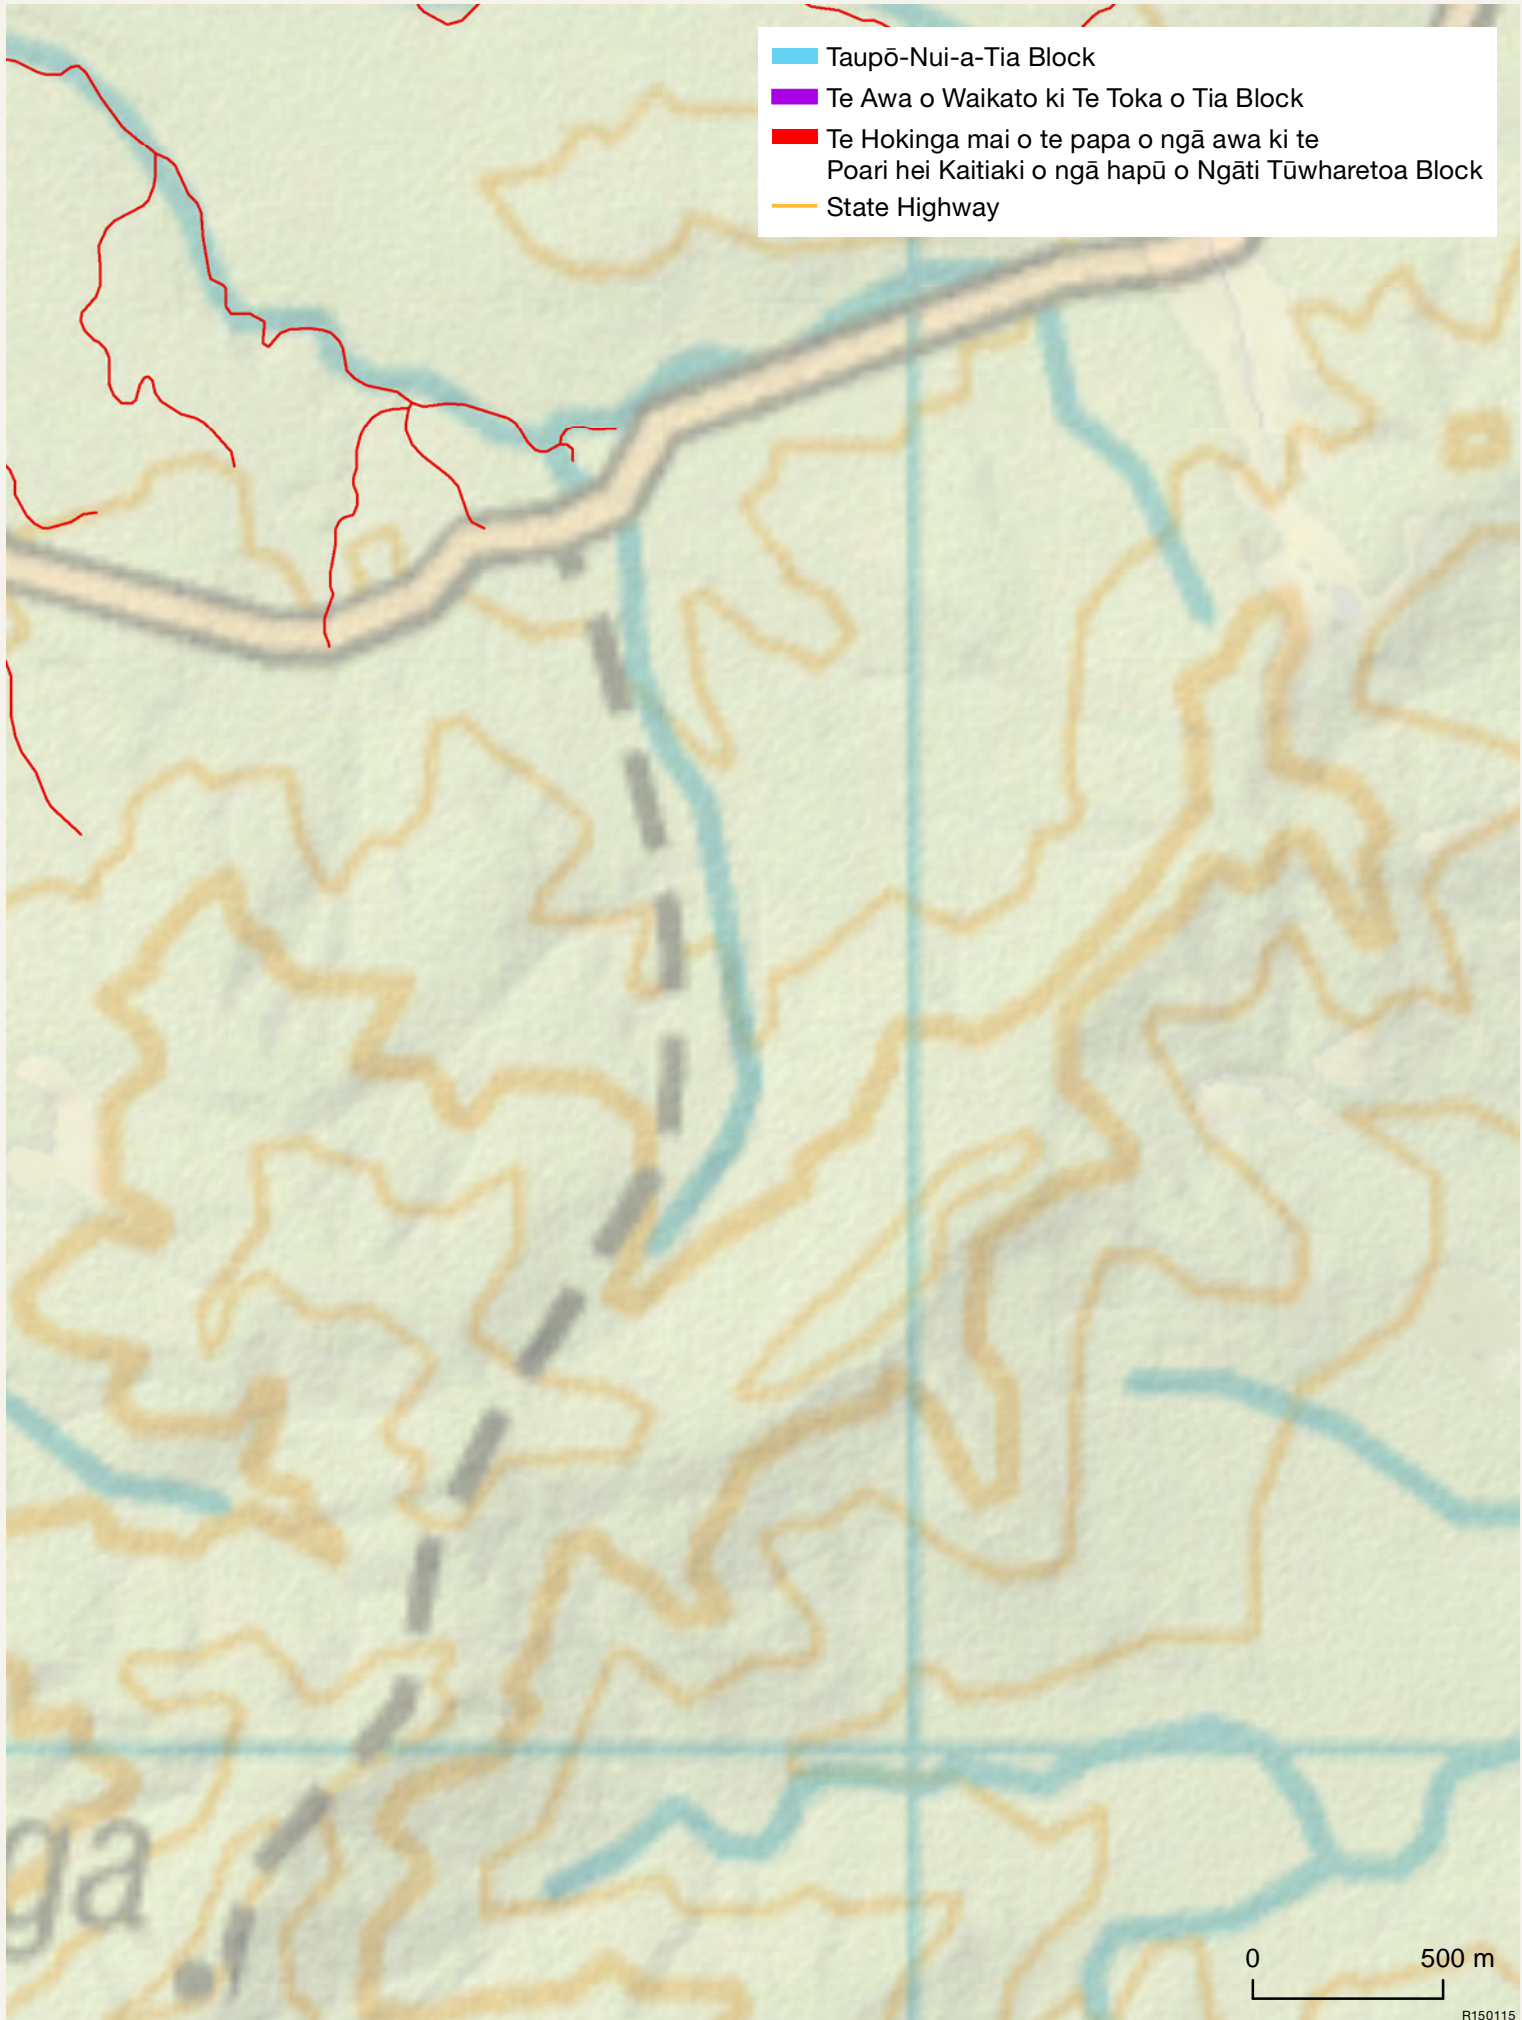

- Taupō-Nui-a-Tia Block
- Te Awa o Waikato ki Te Toka o Tia Block
- Te Hokinga mai o te papa o ngā awa ki te Poari he i Kaitiaki o ngā hapū o Ngāti Tūwharetoa Block
- State Highway

0 500 m

R150115