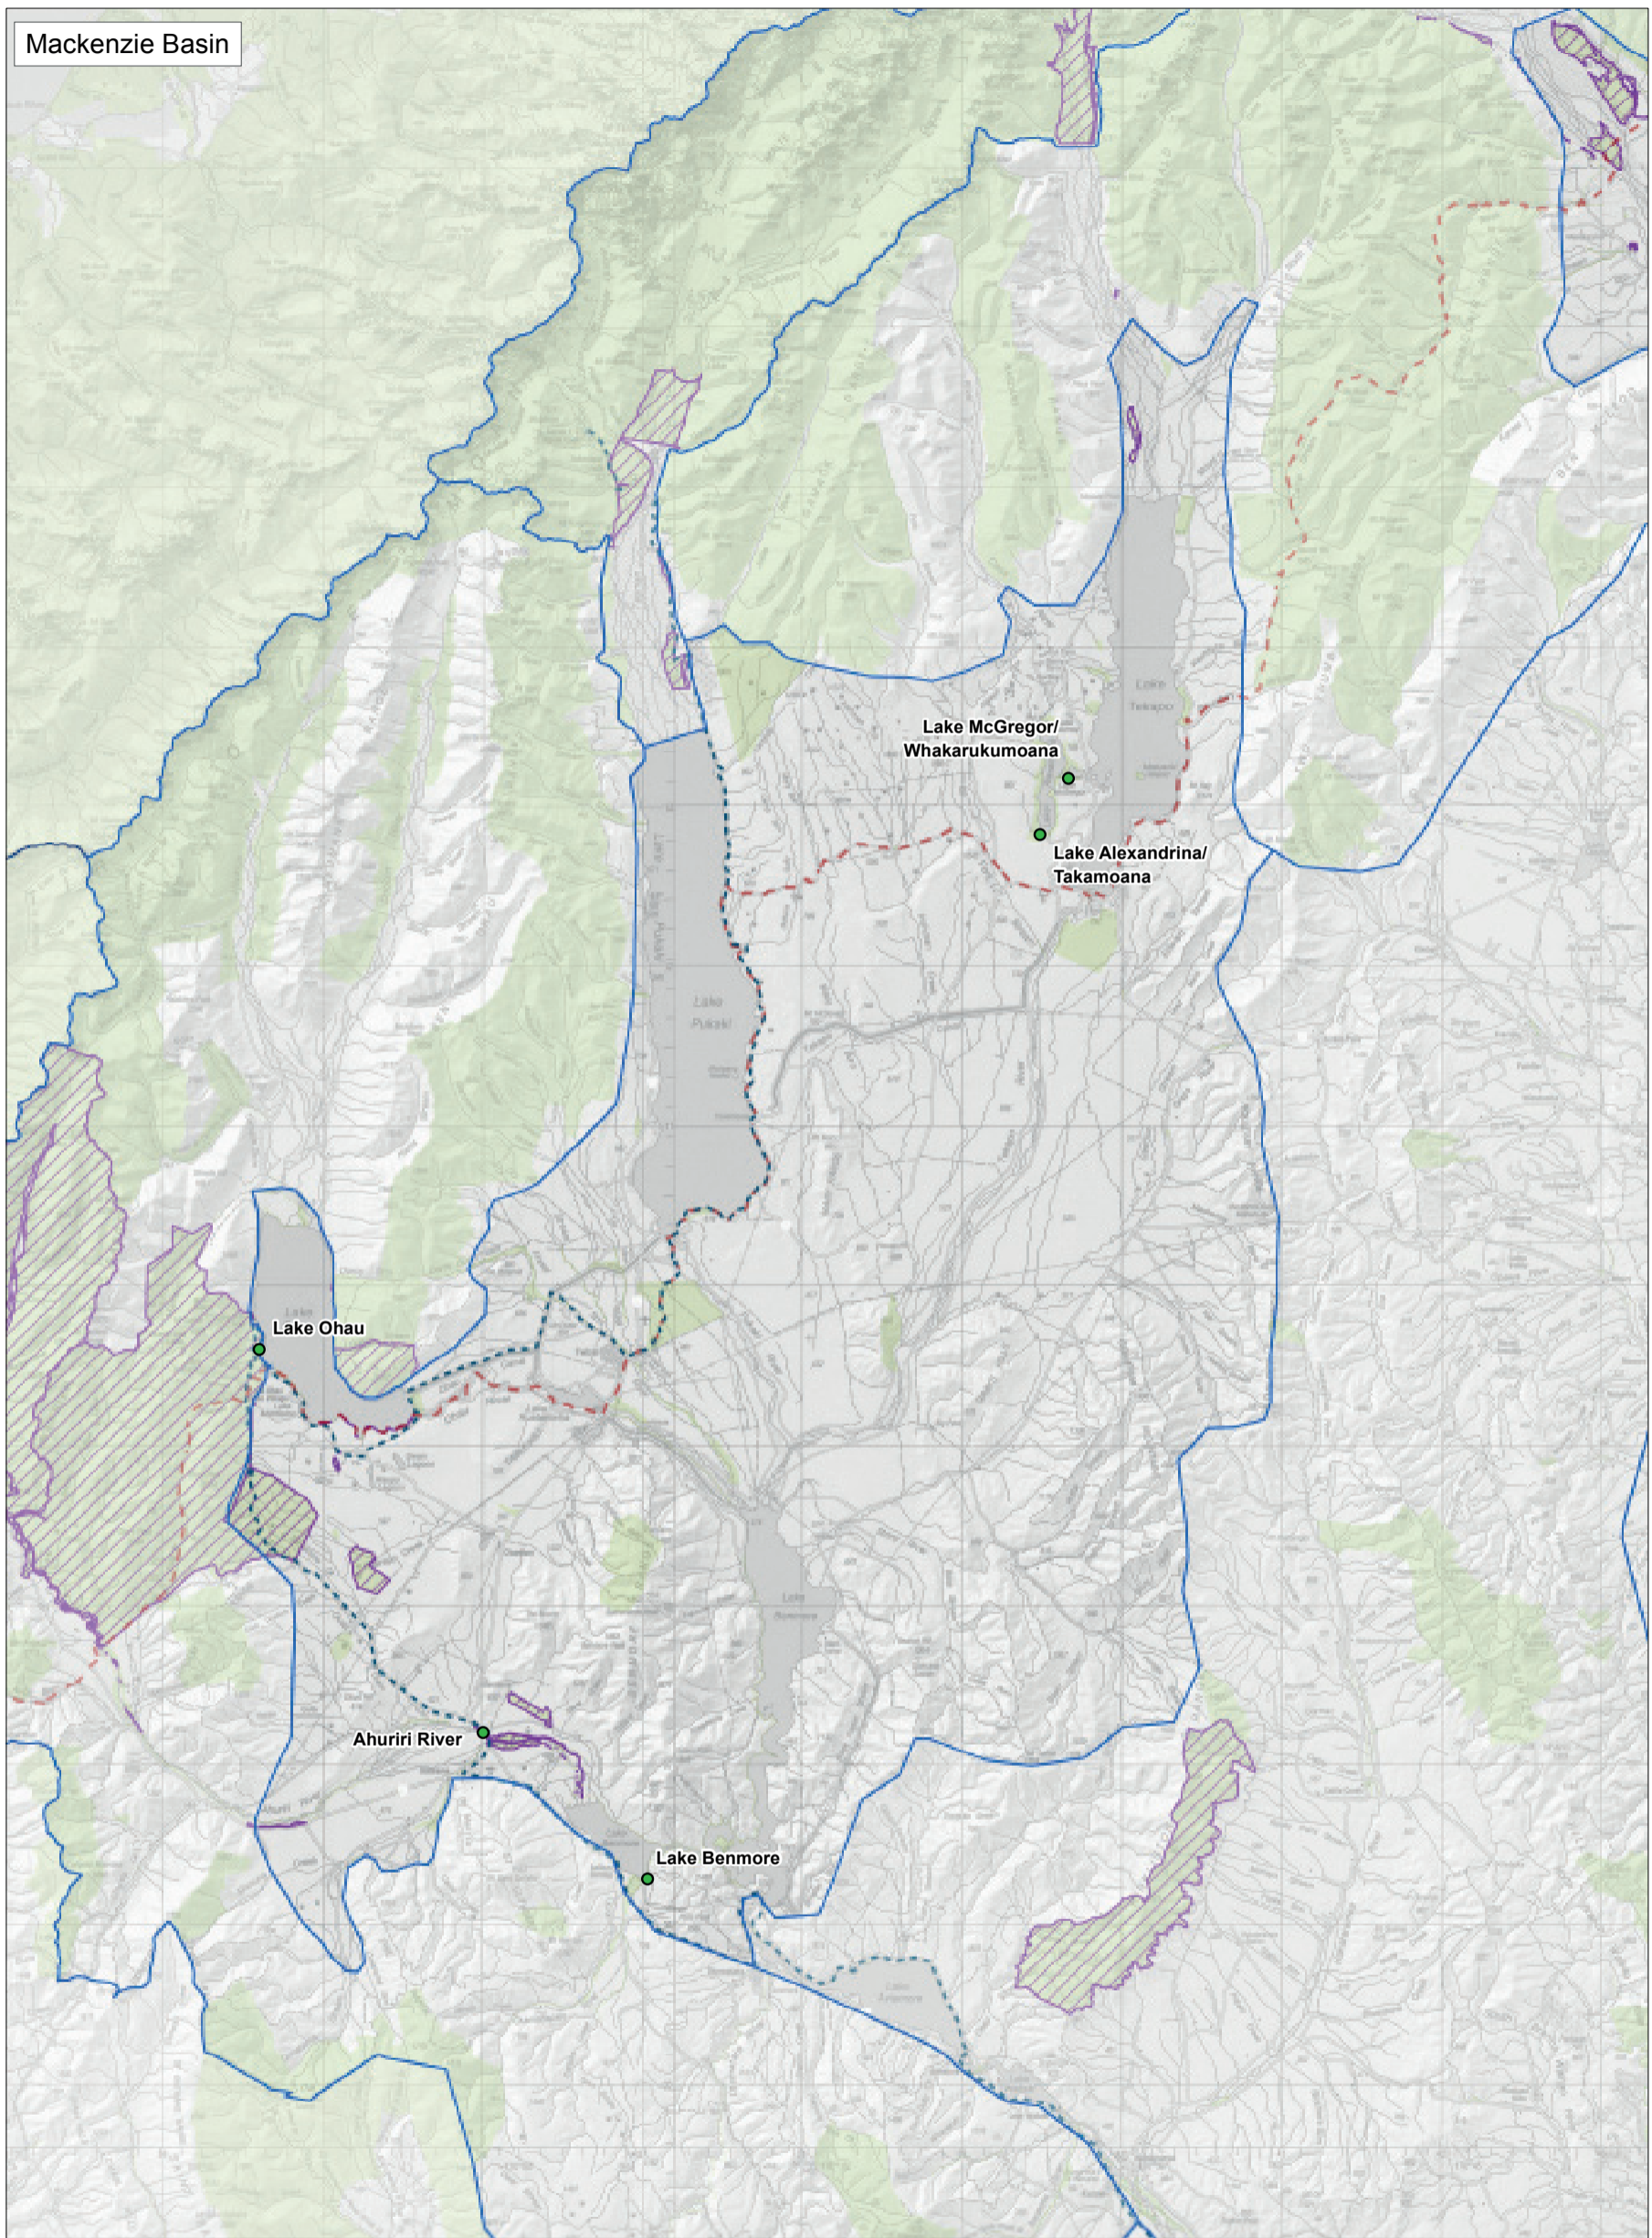

Conservation Management Strategy
Canterbury (Waitaha)

Map 5.4.1 High-Country Basins Place—detail (North)

Conservation Management Strategy
Canterbury (Waitaha)

Map 5.4.2 High-Country Basins Place—detail (South)

Map 5.5.2 Foothills Place—detail (Central)

Conservation Management Strategy
Canterbury (Waitaha)

Map 5.5.3 Foothills Place—detail (South)

Conservation Management Strategy
Canterbury (Waihata)

Map 5.6 Braided Rivers/Ki Uta Ki Tai Place