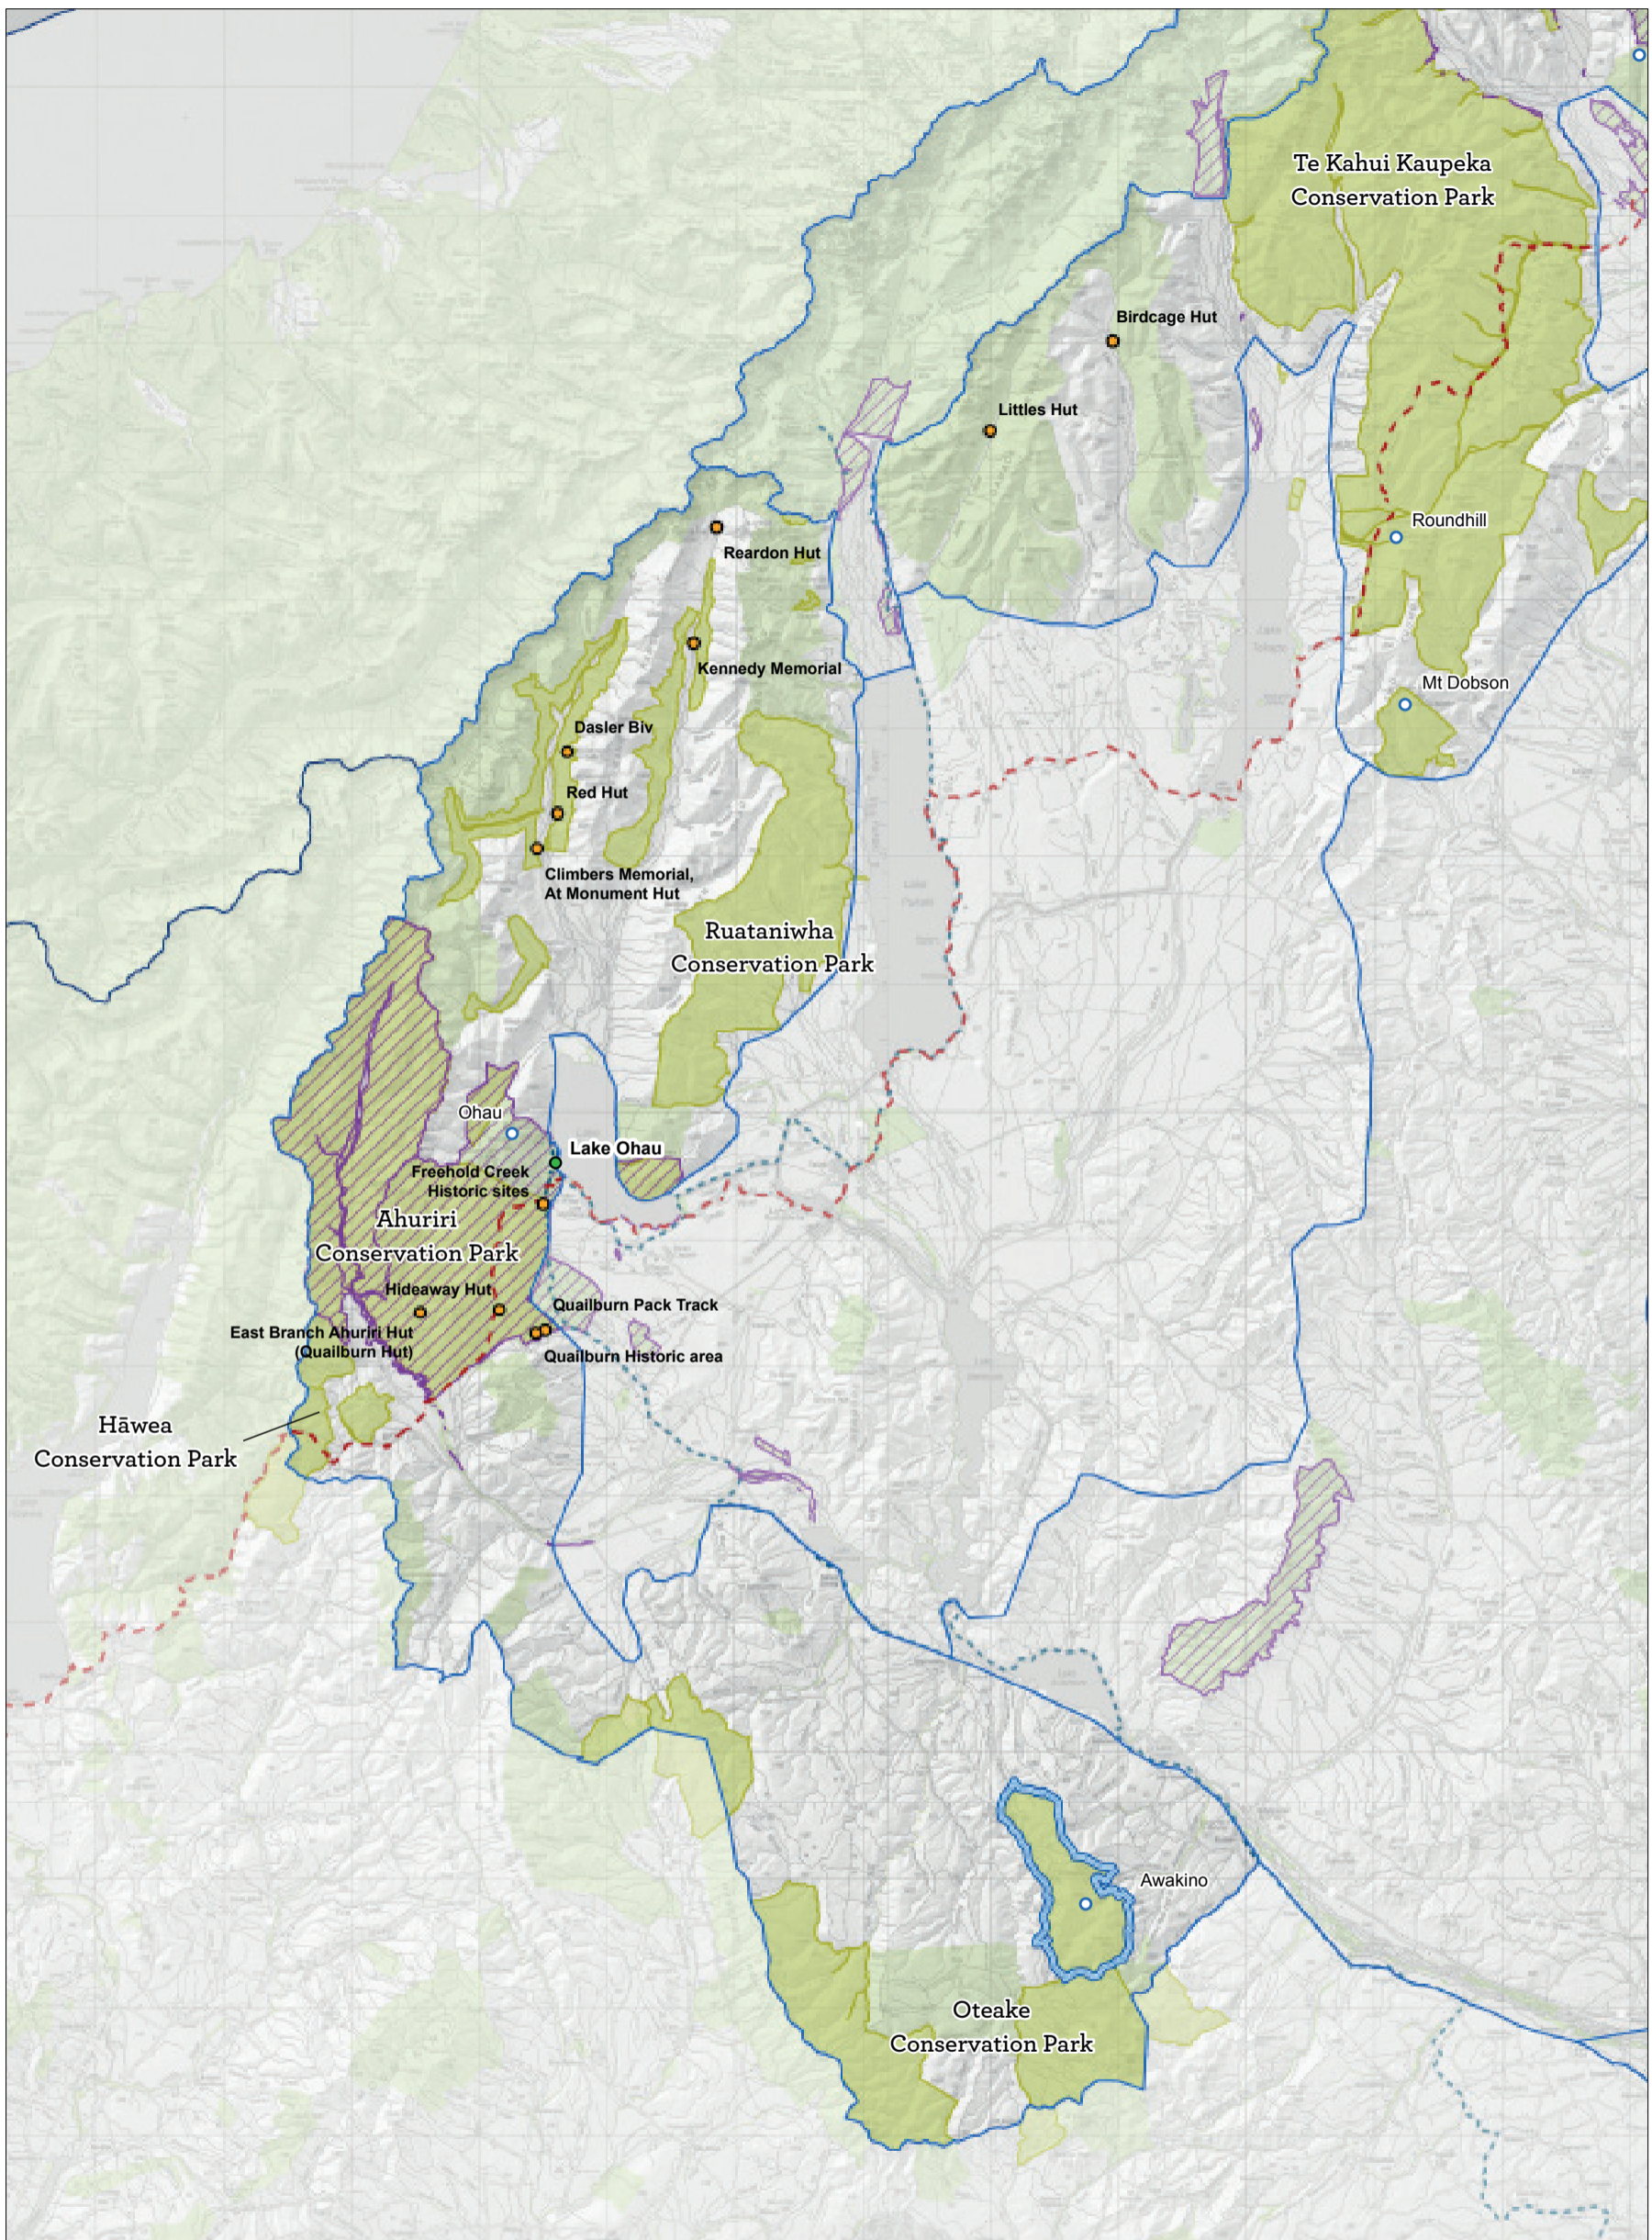

Conservation Management Strategy
 Canterbury (Waitaha)

Map 5.1.2 National Parks Place—detail (South)

Conservation Management Strategy
 Canterbury (Waitaha)

Map 5.2 Southern Conservation Parks Place

Conservation Management Strategy
 Canterbury (Waitaha)

Map 5.2.1 Southern Conservation Parks Place—detail (North)

Conservation Management Strategy
 Canterbury (Waitaha)

Map 5.2.2 Southern Conservation Parks Place—detail (South)

Conservation Management Strategy
 Canterbury (Waitaha)

Map 5.3 Northern High-Country Place

Conservation Management Strategy
 Canterbury (Waitaha)

Map 5.3.1 Northern High-Country Place—detail

Conservation Management Strategy
 Canterbury (Waitaha)

Map 5.4 High-Country Basins Place

Map 5.5.2 Foothills Place—detail (Central)

Conservation Management Strategy
Canterbury (Waitaha)

Map 5.5.3 Foothills Place—detail (South)

Conservation Management Strategy
Canterbury (Waihata)

Map 5.6 Braided Rivers/Ki Uta Ki Tai Place