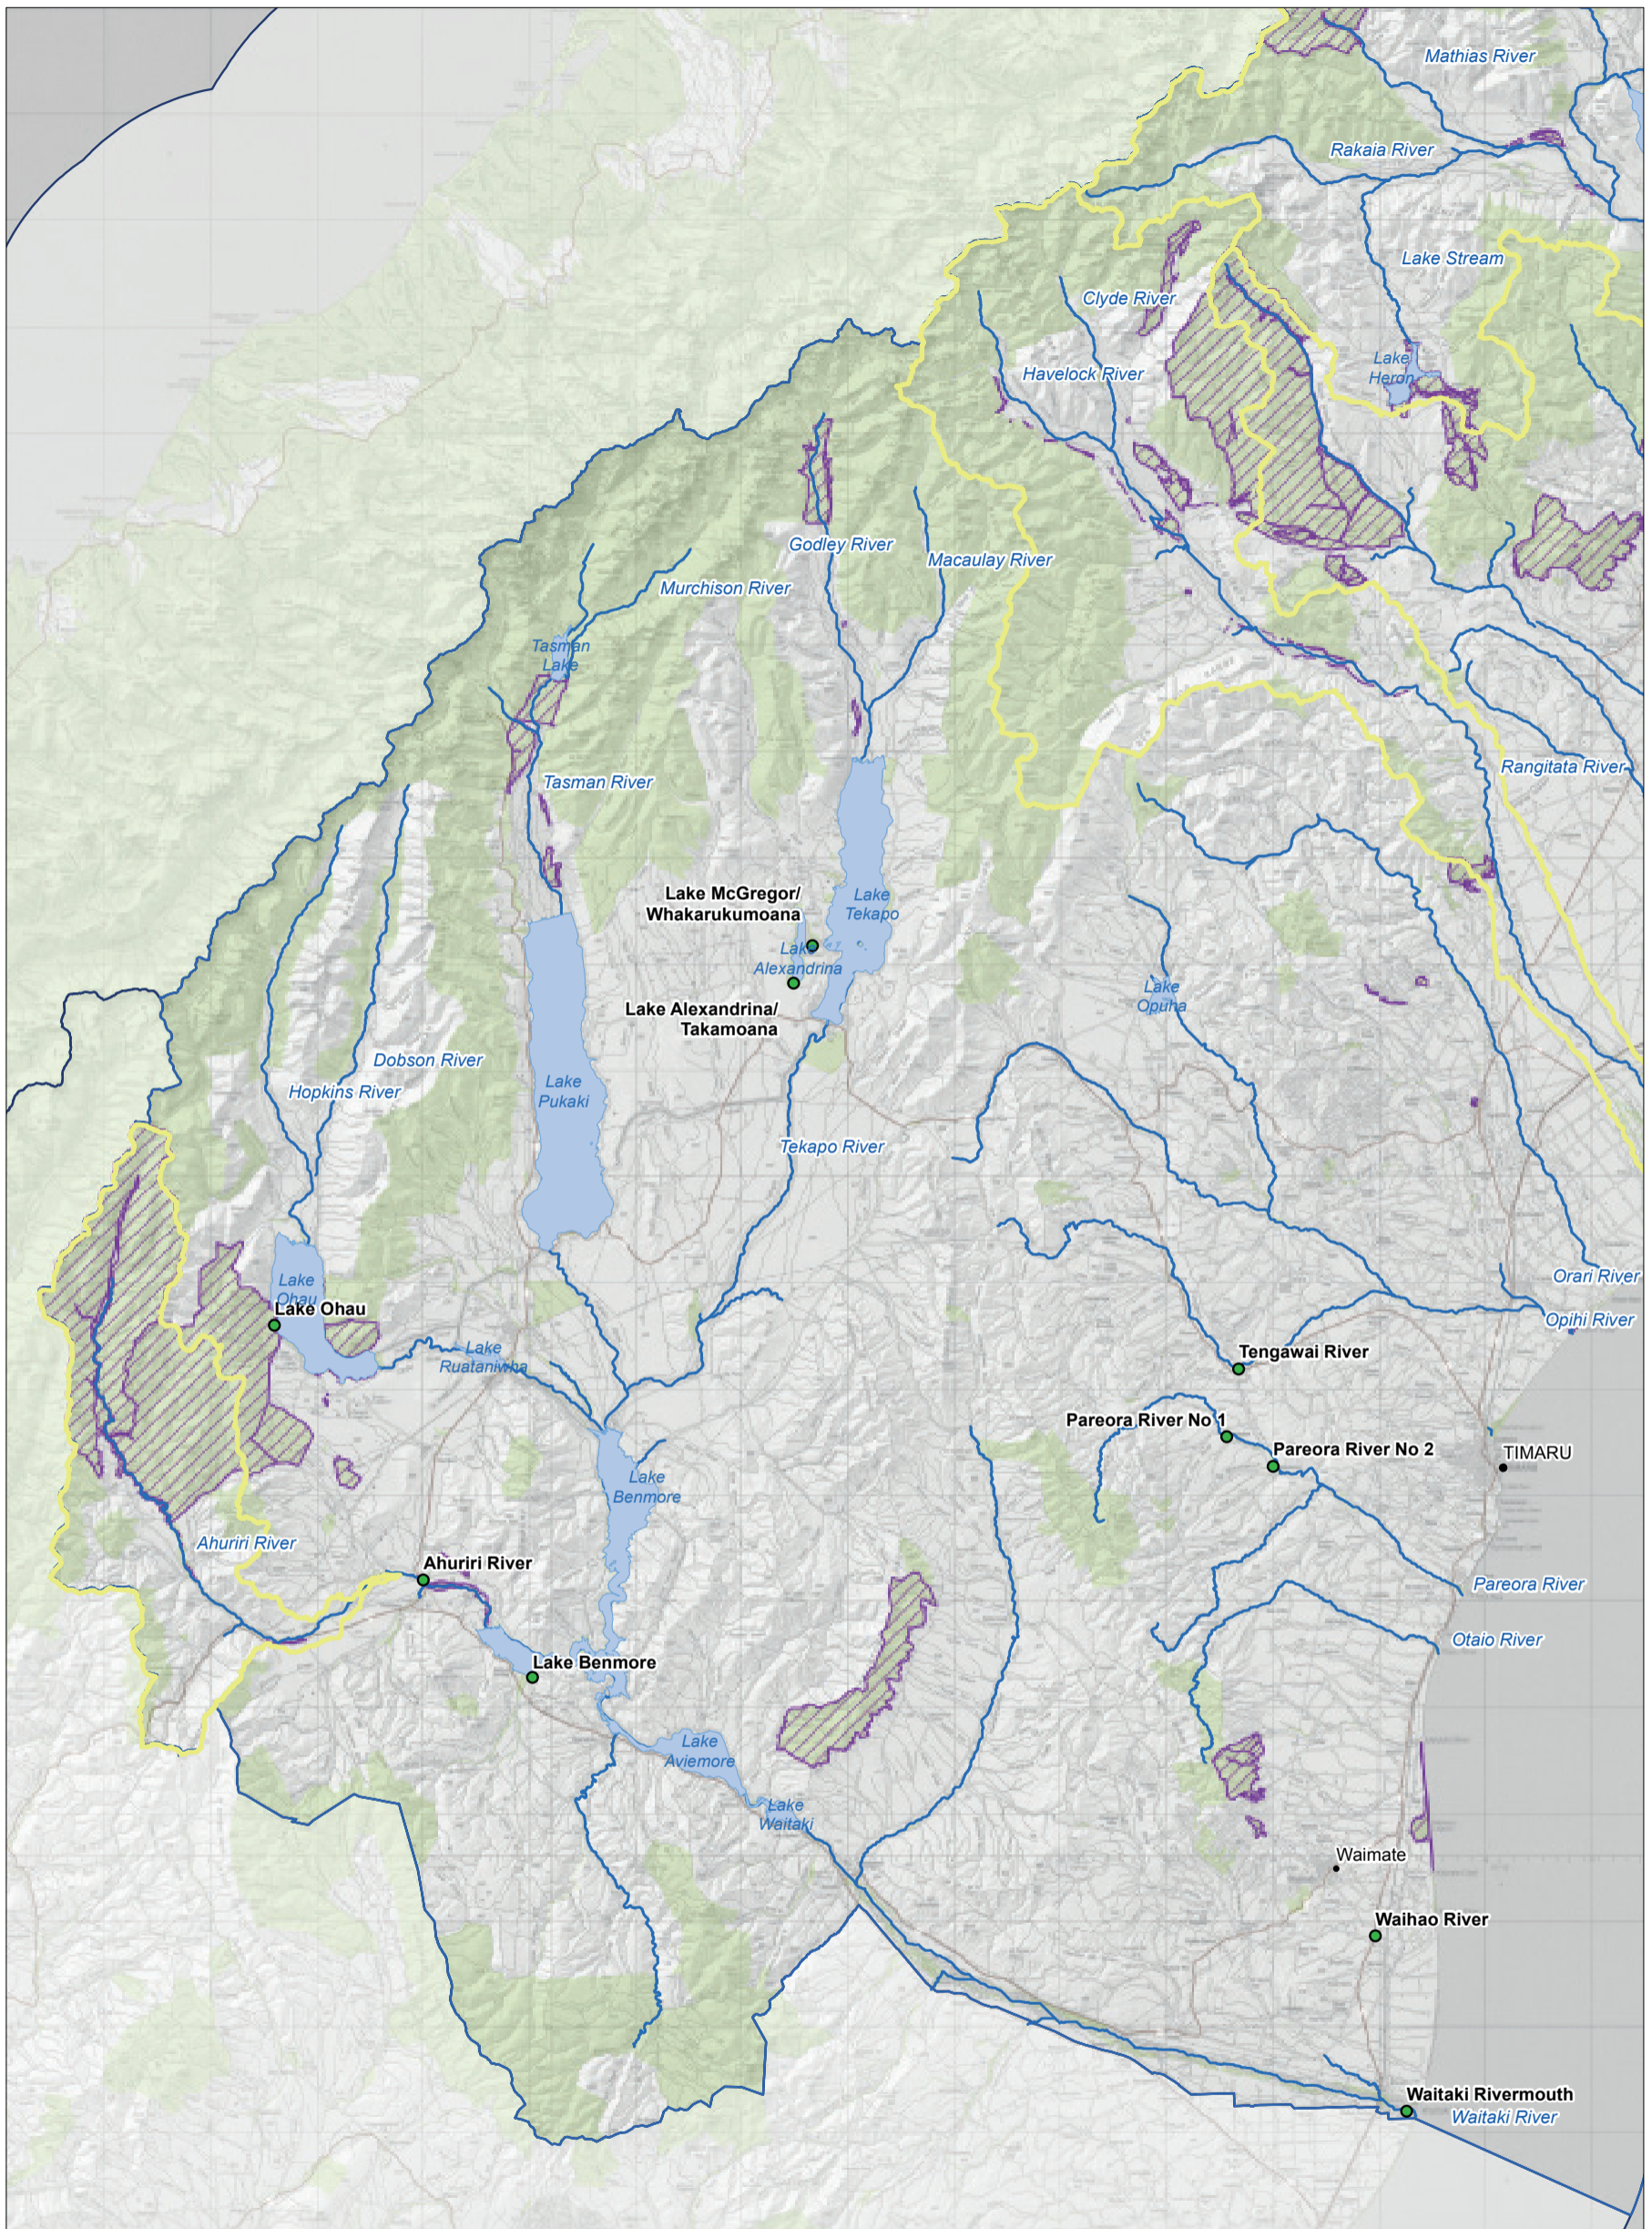

Map 5.5.2 Foothills Place—detail (Central)

Conservation Management Strategy
Canterbury (Waitaha)

Map 5.5.3 Foothills Place—detail (South)

Conservation Management Strategy
Canterbury (Waihata)

Map 5.6 Braided Rivers/Ki Uta Ki Tai Place

Conservation Management Strategy
Canterbury (Waitaha)

0 5 10 20 30 40
Km

Map 5.6.1 Braided Rivers/Ki Uta Ki Tai Place—detail (North)

Conservation Management Strategy
Canterbury (Waitaha)

Map 5.6.2 Braided Rivers/Ki Uta Ki Tai Place—detail (Central)

Conservation Management Strategy
 Canterbury (Waitaha)

Map 5.6.3 Braided Rivers/Ki Uta Ki Tai Place—detail (South)

Conservation Management Strategy
Canterbury (Waitaha)

Map 5.7 Christchurch City/Ōtautahi Place