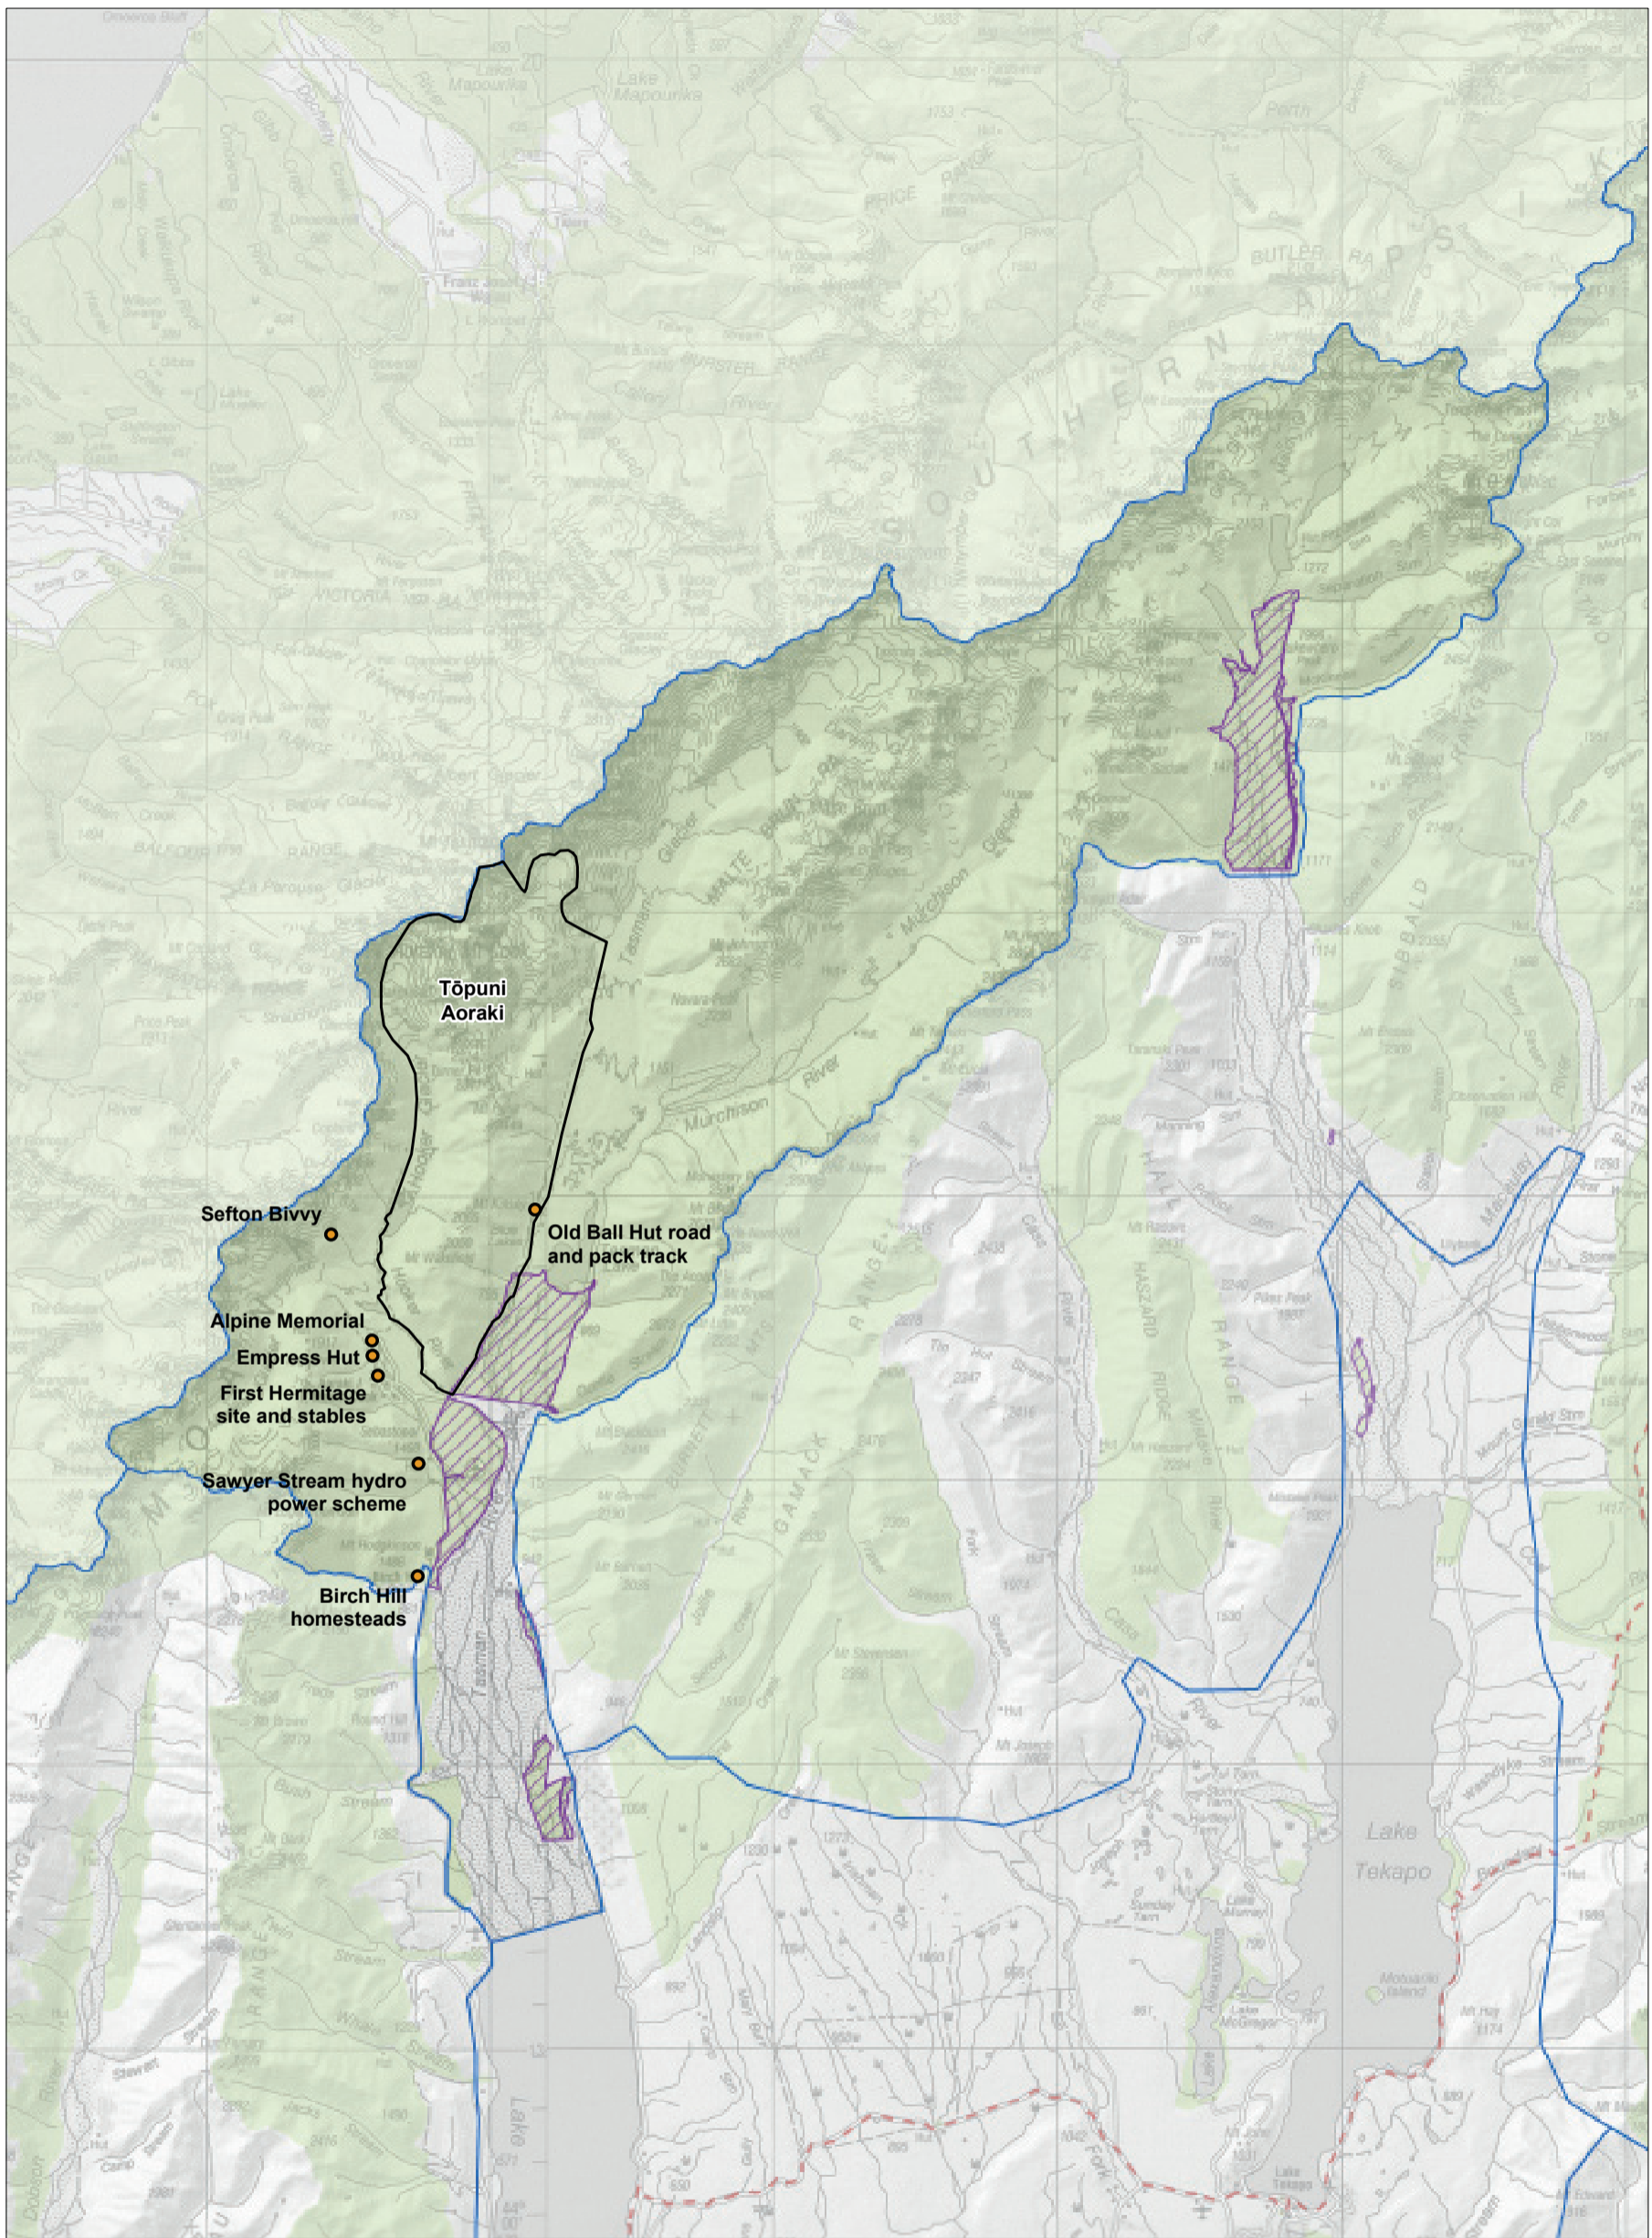

Map 5.1.2 National Parks Place—detail (South)

Conservation Management Strategy
Canterbury (Waitaha)