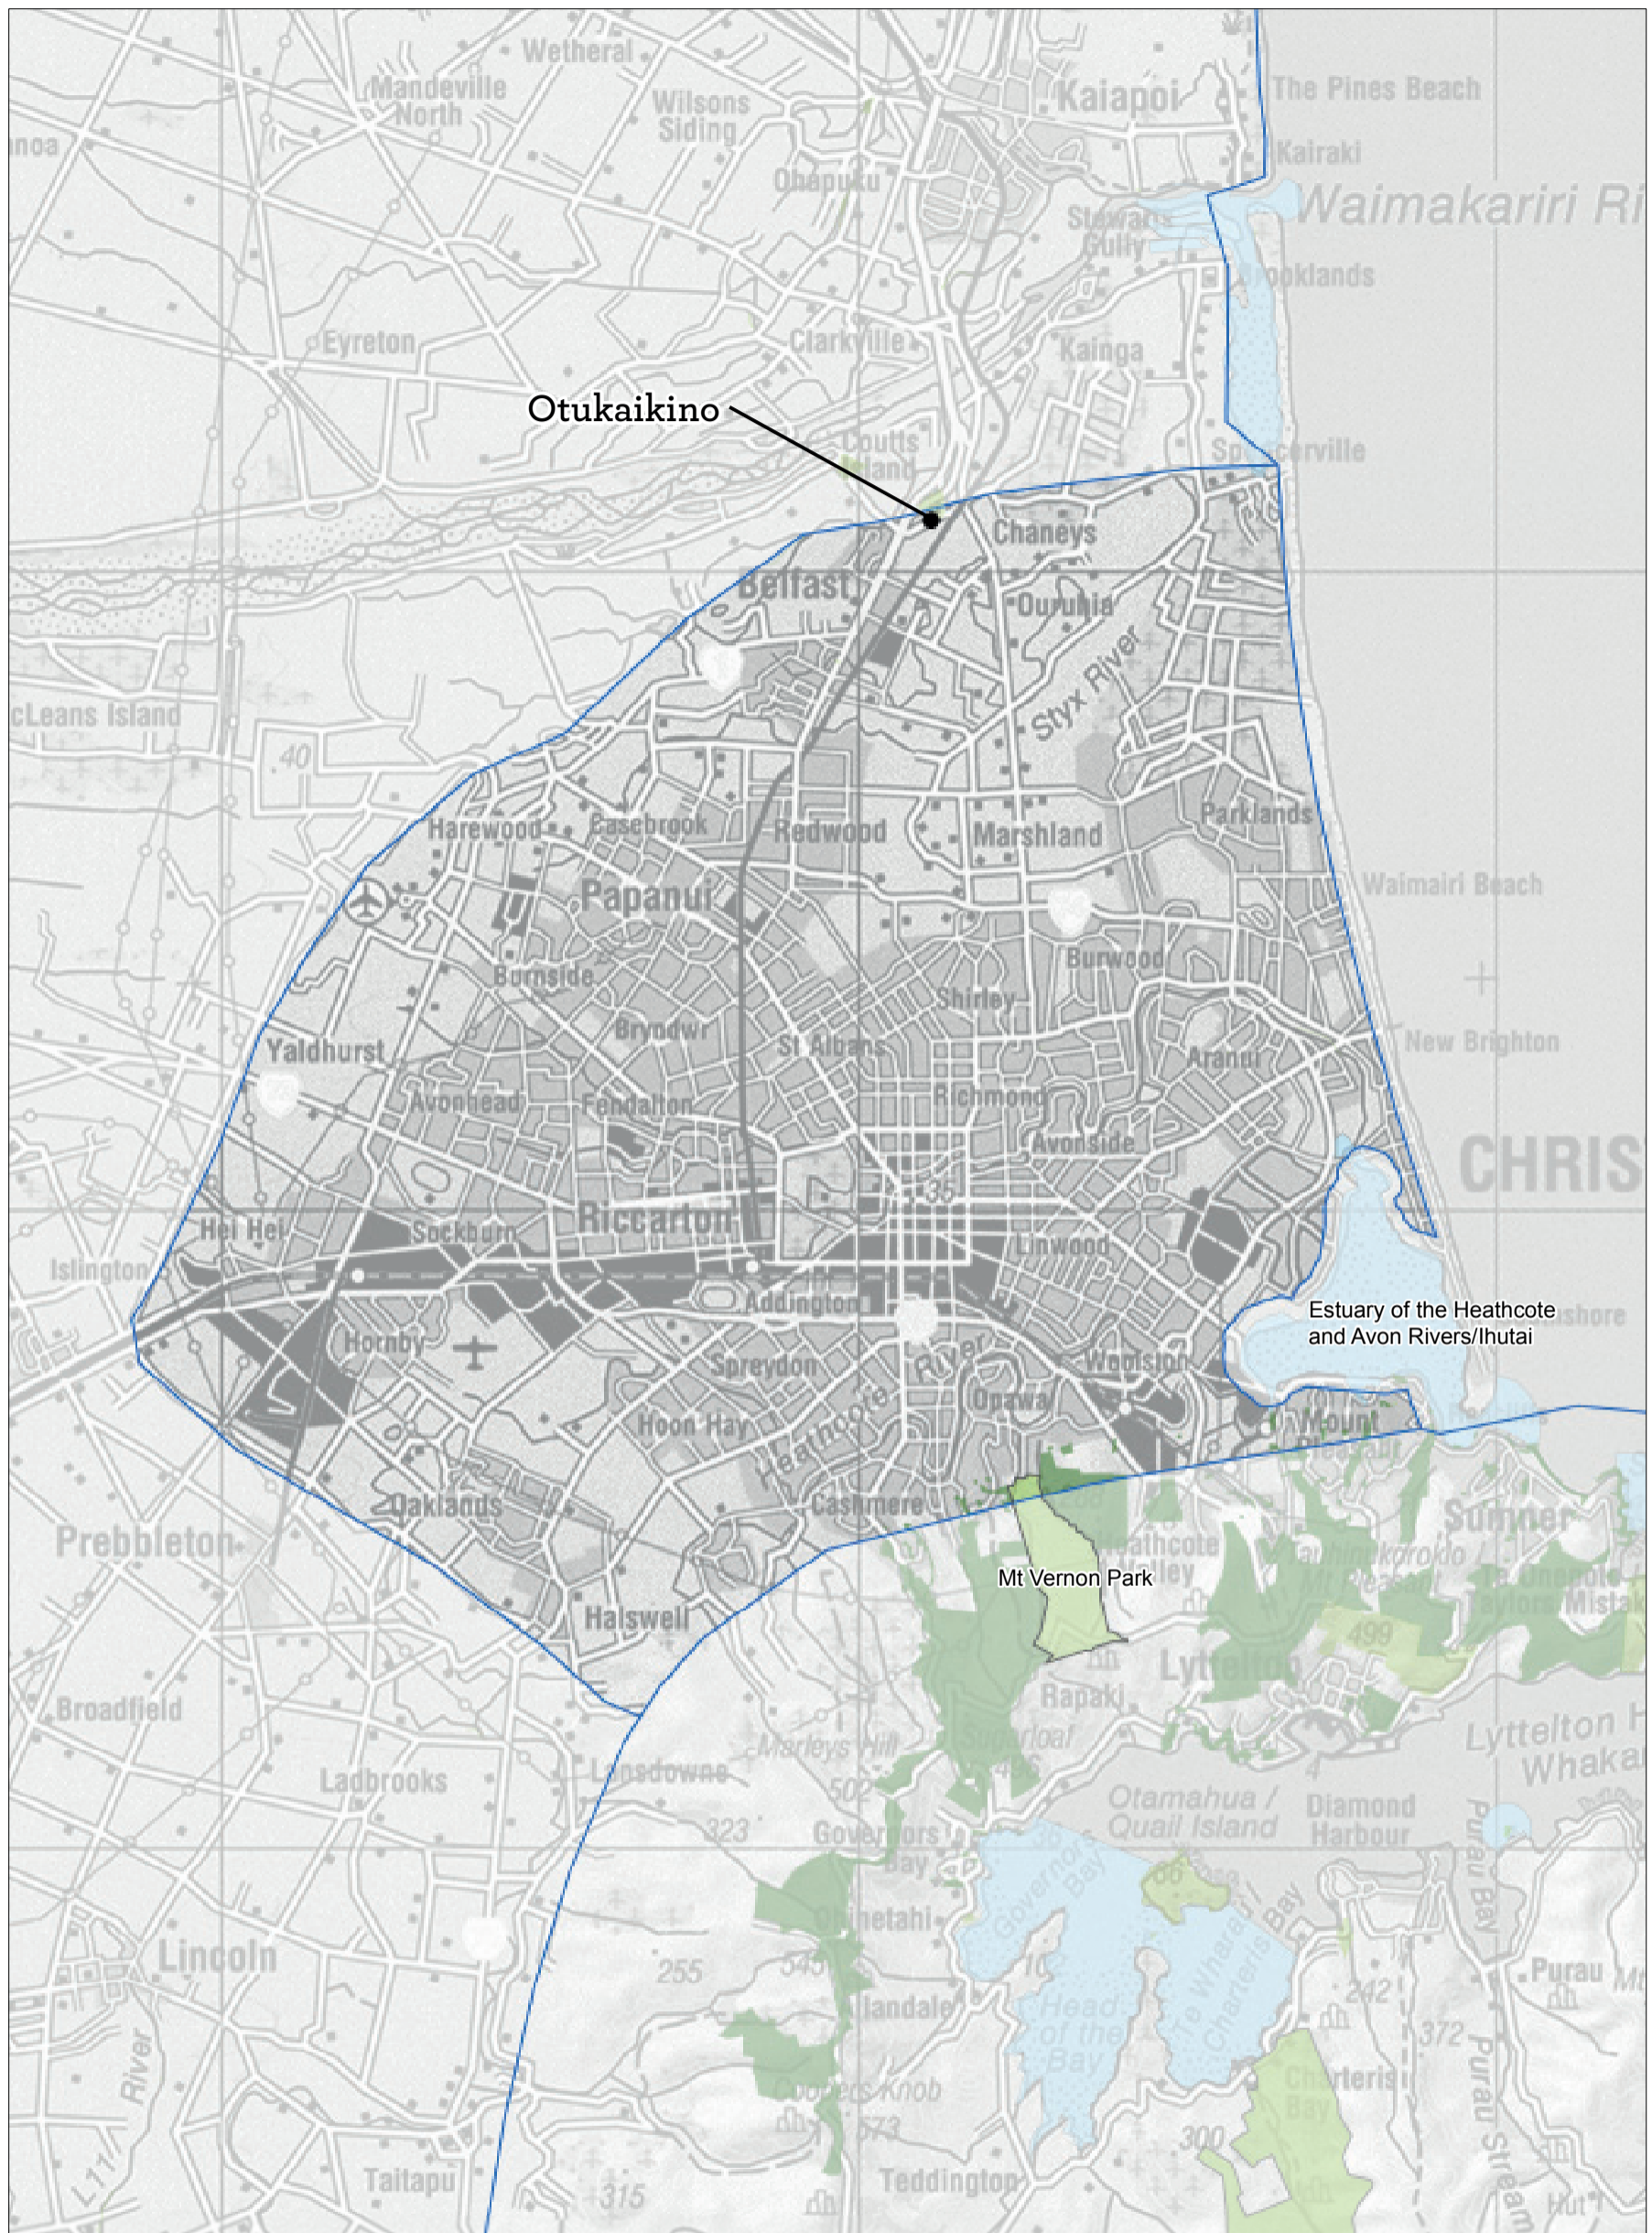

Conservation Management Strategy
Canterbury (Waitaha)

0 5 10 20 30 40
Km

Map 5.6.1 Braided Rivers/Ki Uta Ki Tai Place—detail (North)

Conservation Management Strategy
Canterbury (Waitaha)

Map 5.6.2 Braided Rivers/Ki Uta Ki Tai Place—detail (Central)

Conservation Management Strategy
 Canterbury (Waitaha)

Map 5.6.3 Braided Rivers/Ki Uta Ki Tai Place—detail (South)

Conservation Management Strategy
Canterbury (Waitaha)

Map 5.7 Christchurch City/Ōtautahi Place