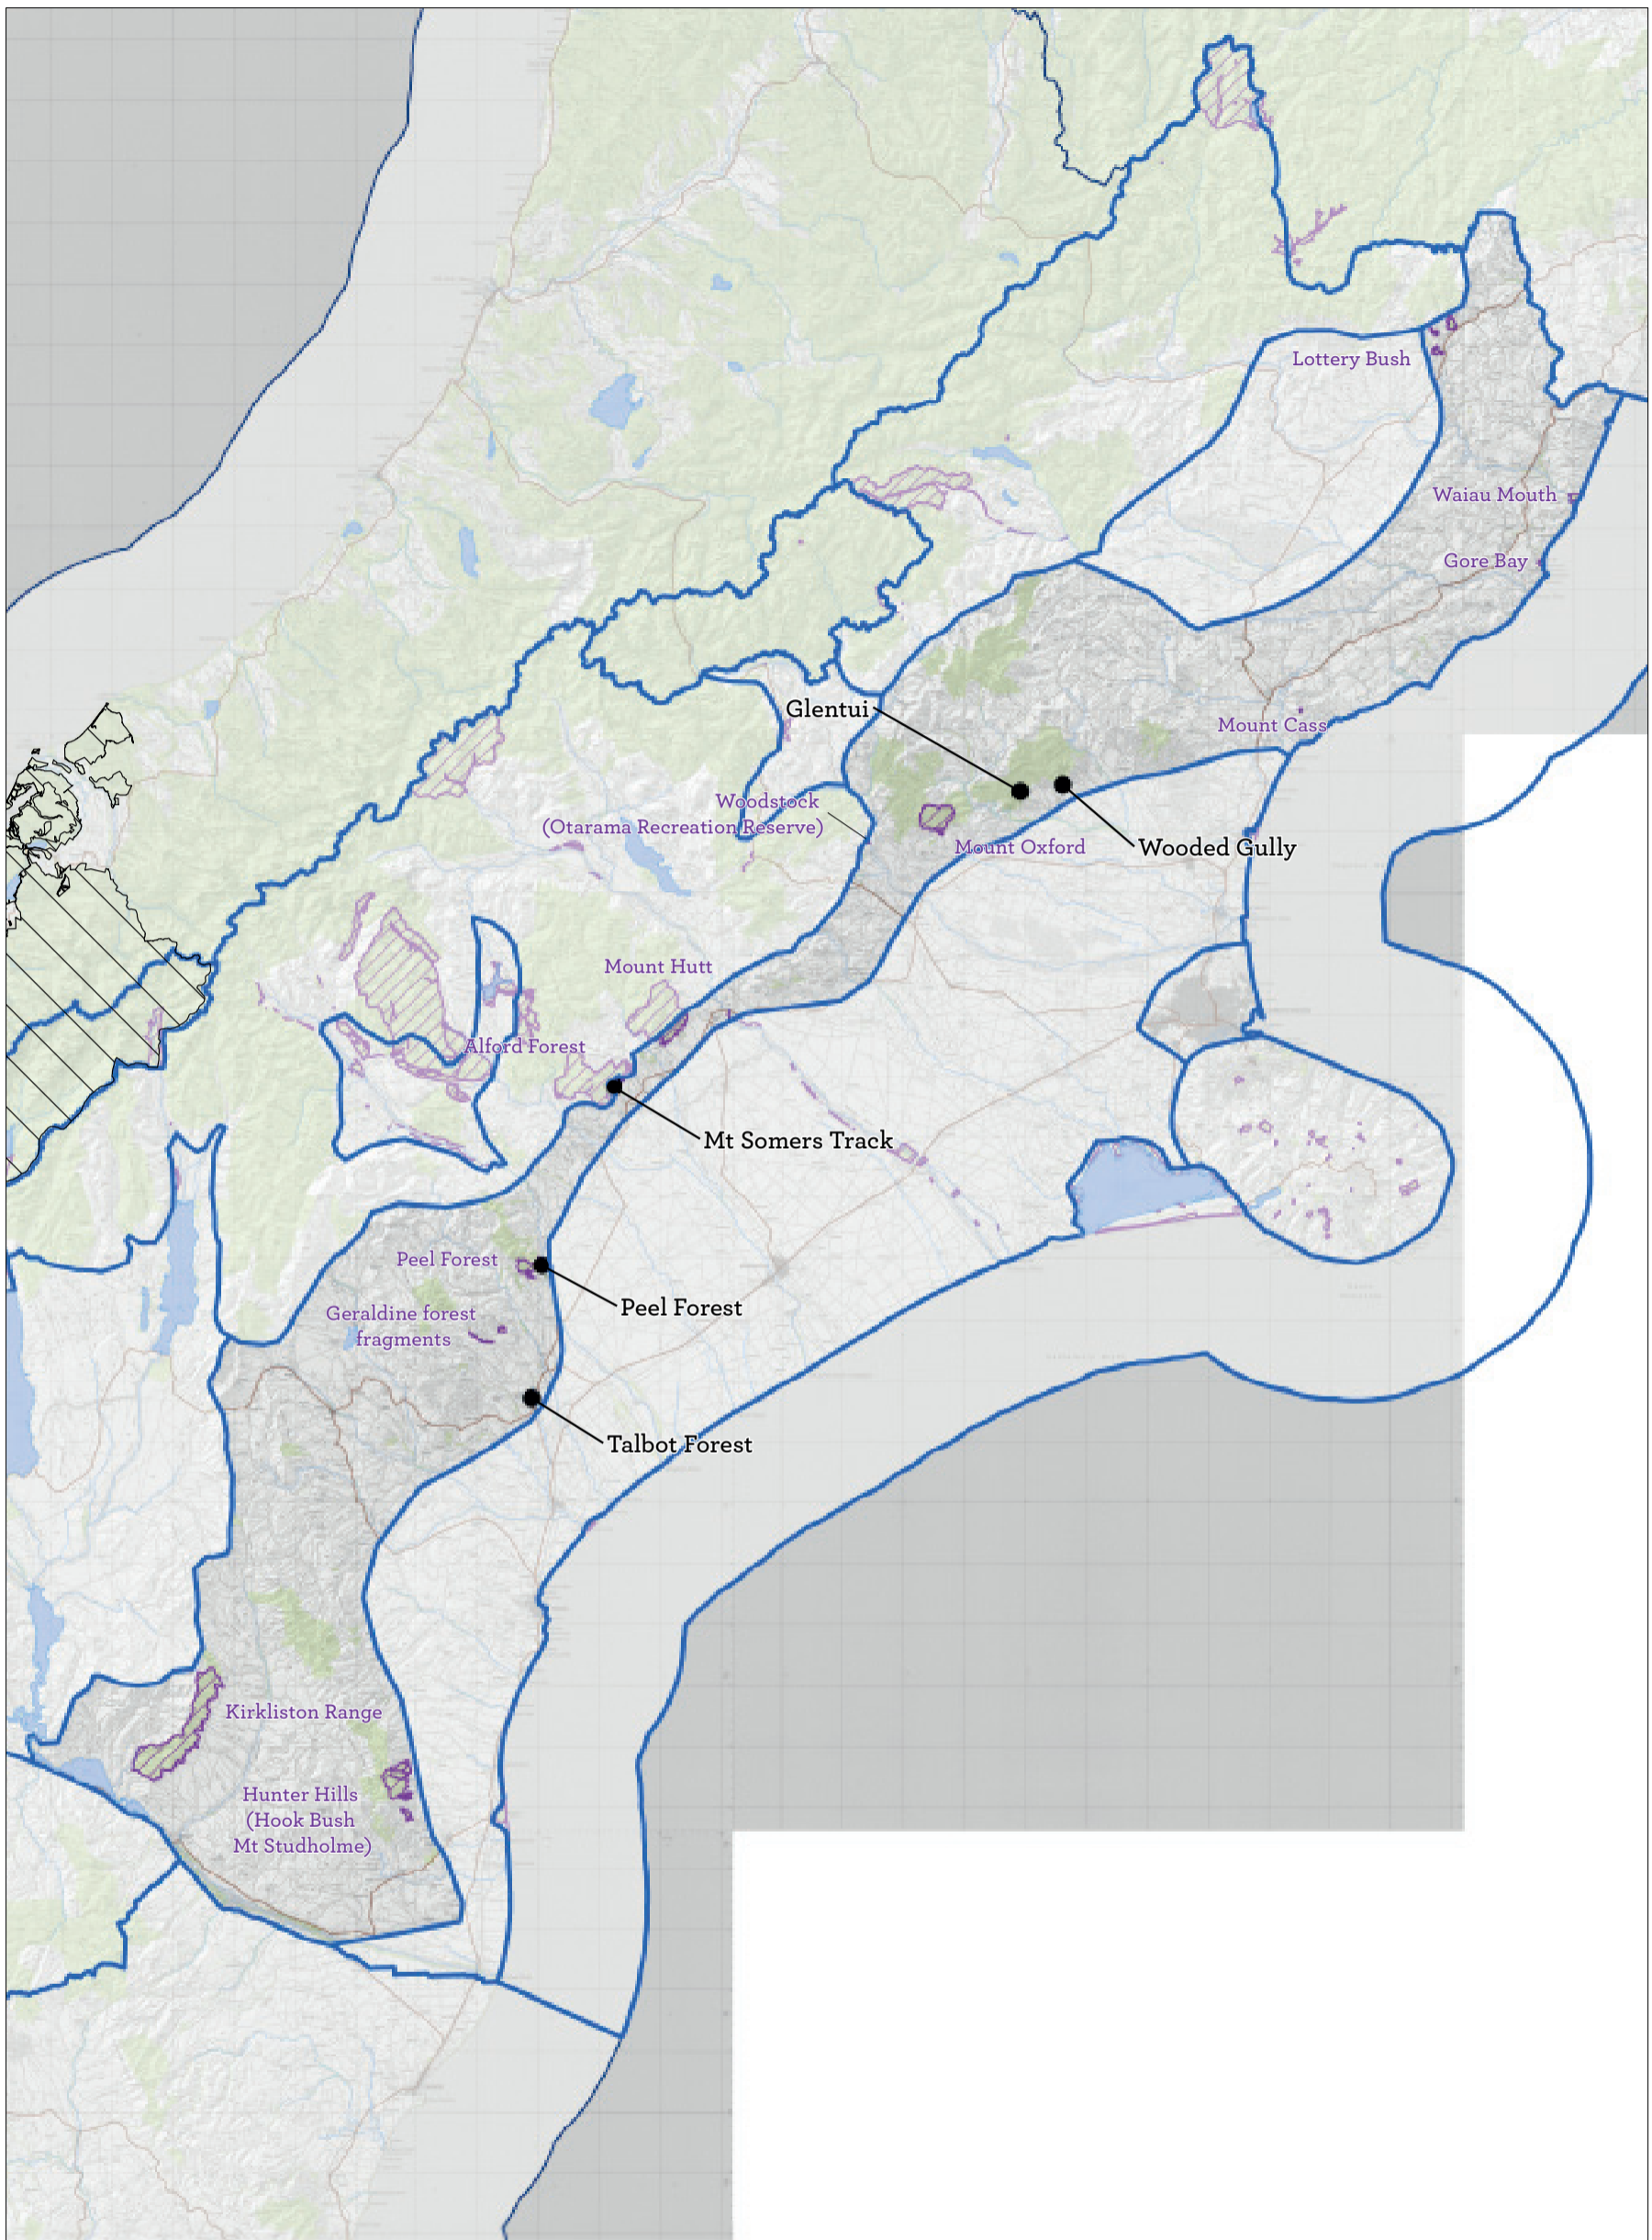

Map 5.5 Foothills Place
Conservation Management Strategy
Canterbury (Waitaha)