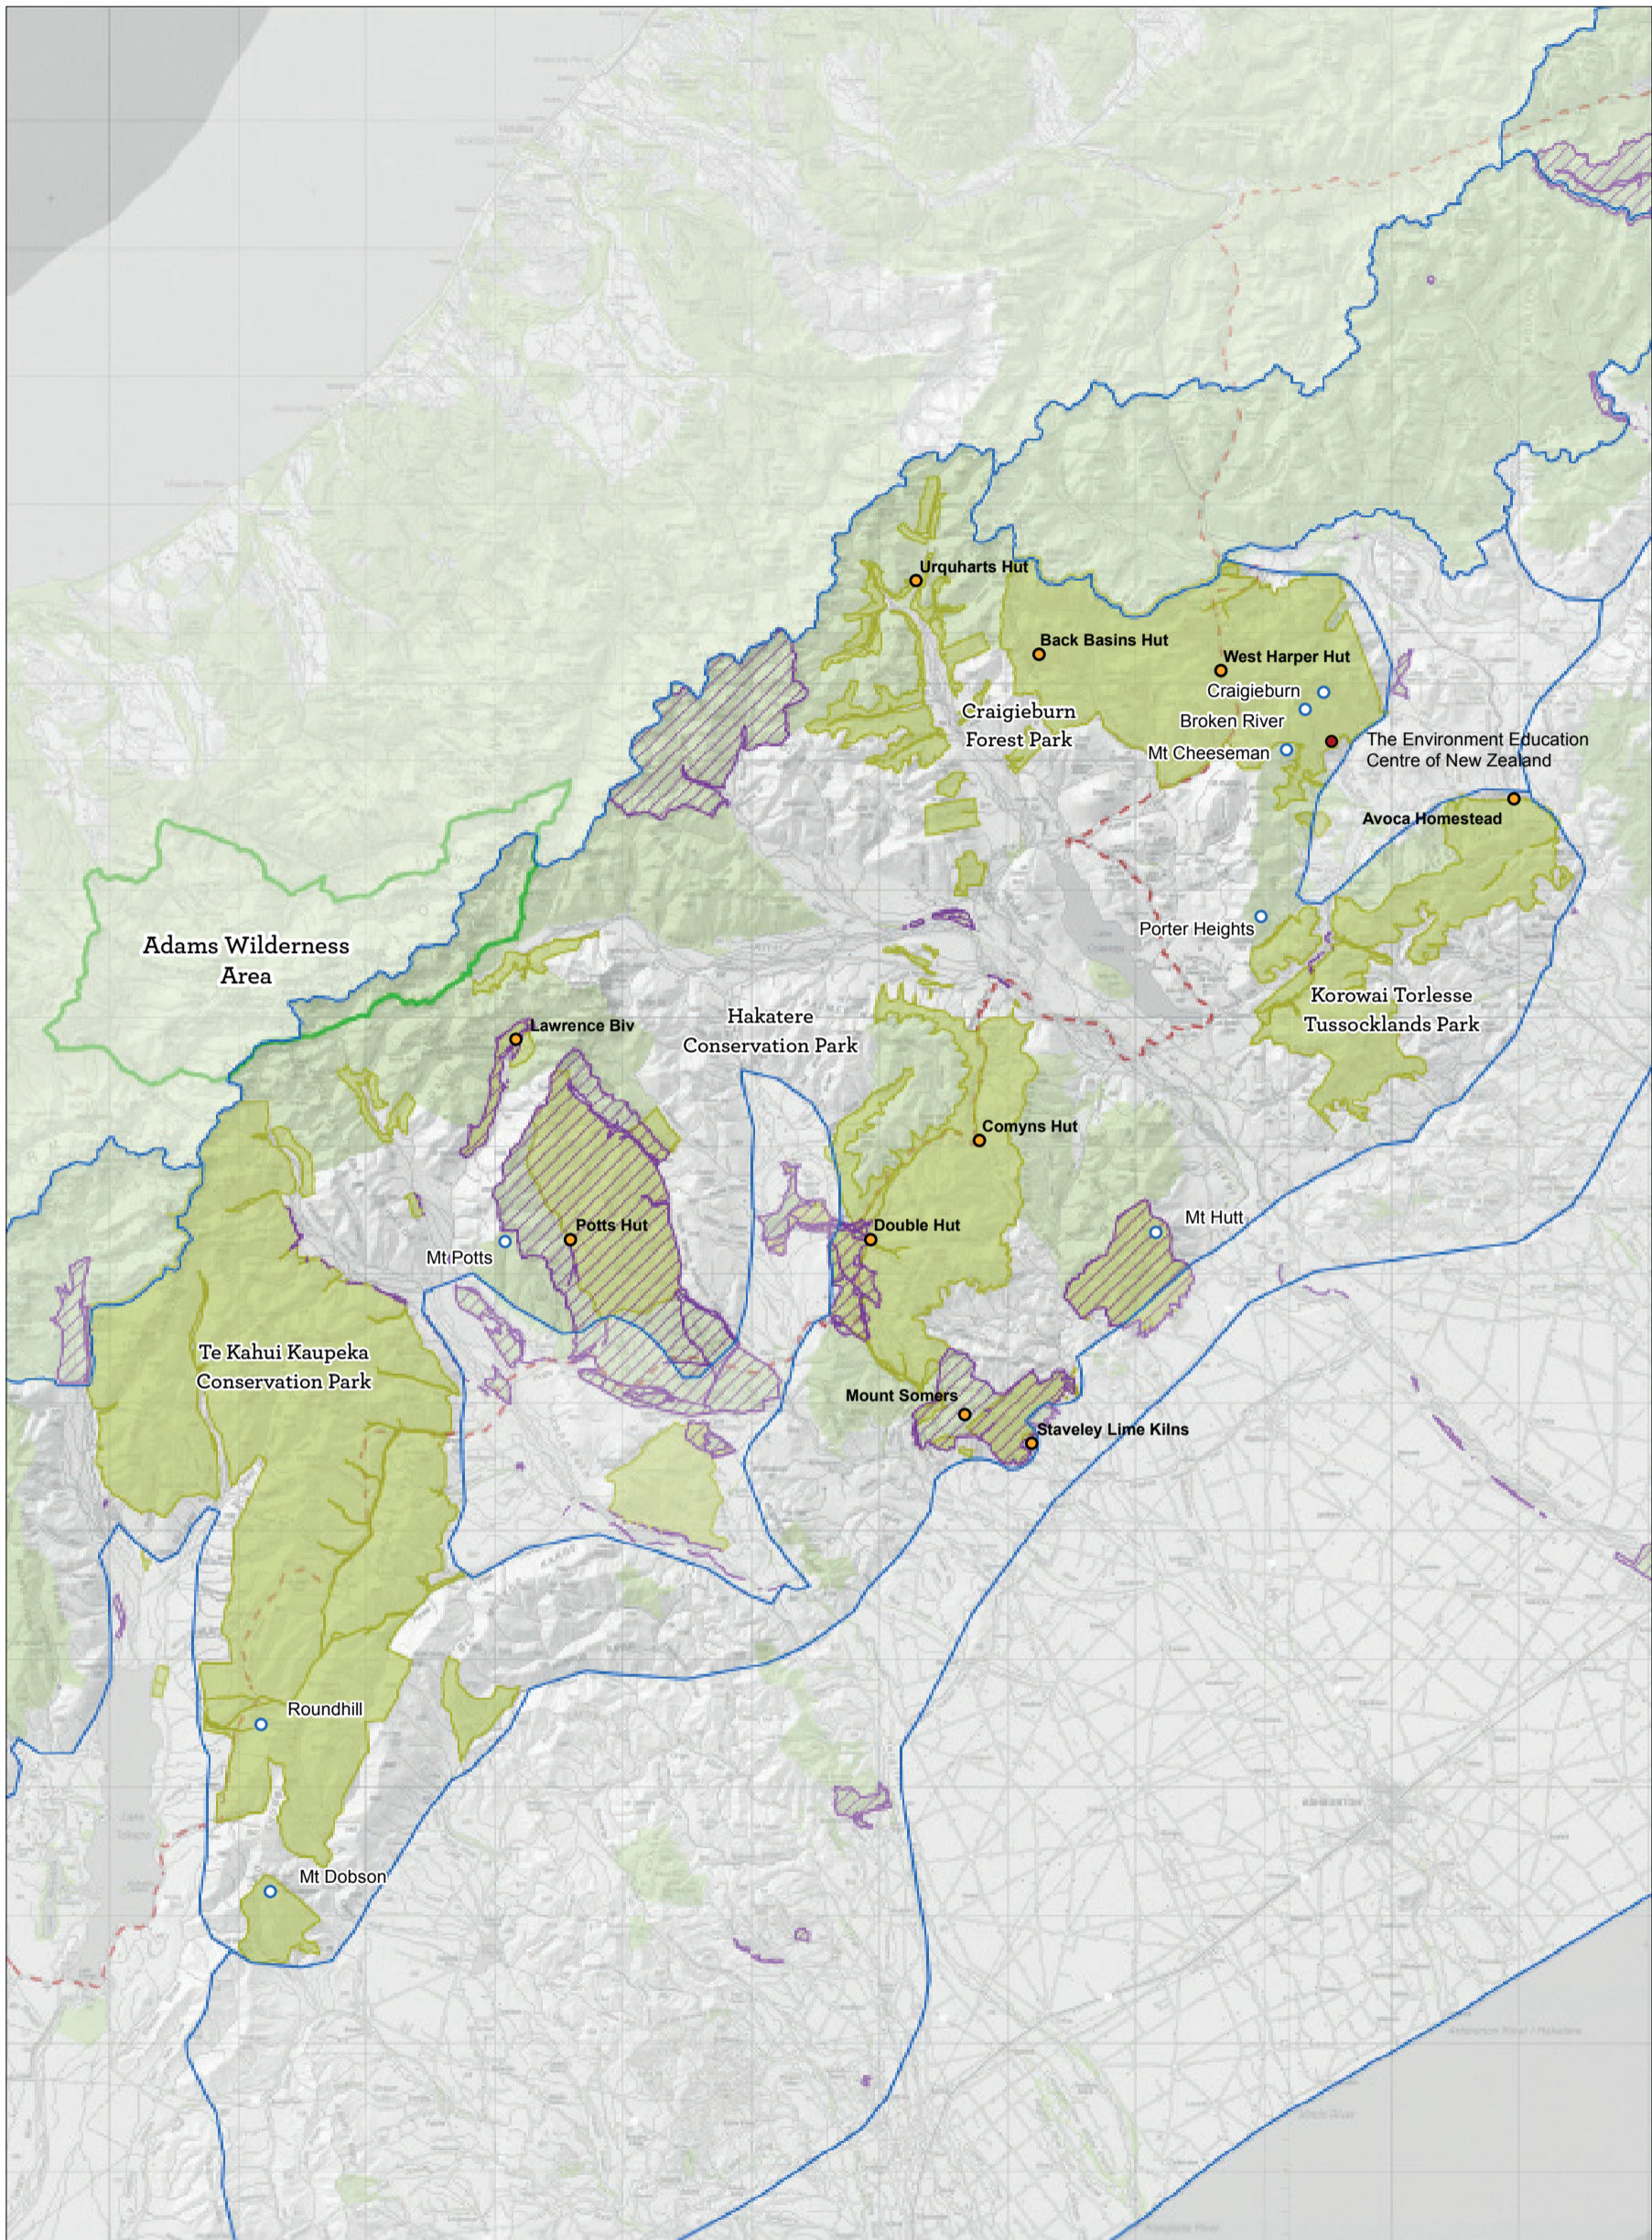

Map 5 Places overview

Conservation Management Strategy
Canterbury (Waitaha)

0 10 20 40 60 80 Km

Map 5.1 National Parks Place

Conservation Management Strategy
Canterbury (Waitaha)

Map 5.1.1 National Parks Place—detail (North)

Conservation Management Strategy
 Canterbury (Waitaha)

Map 5.1.2 National Parks Place—detail (South)

Conservation Management Strategy
 Canterbury (Waitaha)

Map 5.2 Southern Conservation Parks Place

Conservation Management Strategy
 Canterbury (Waitaha)

Map 5.2.1 Southern Conservation Parks Place—detail (North)

Conservation Management Strategy
 Canterbury (Waitaha)

Map 5.2.2 Southern Conservation Parks Place—detail (South)

Conservation Management Strategy
 Canterbury (Waitaha)

Map 5.3 Northern High-Country Place

Conservation Management Strategy
 Canterbury (Waitaha)

Map 5.3.1 Northern High-Country Place—detail

Conservation Management Strategy
 Canterbury (Waitaha)

Map 5.4 High-Country Basins Place