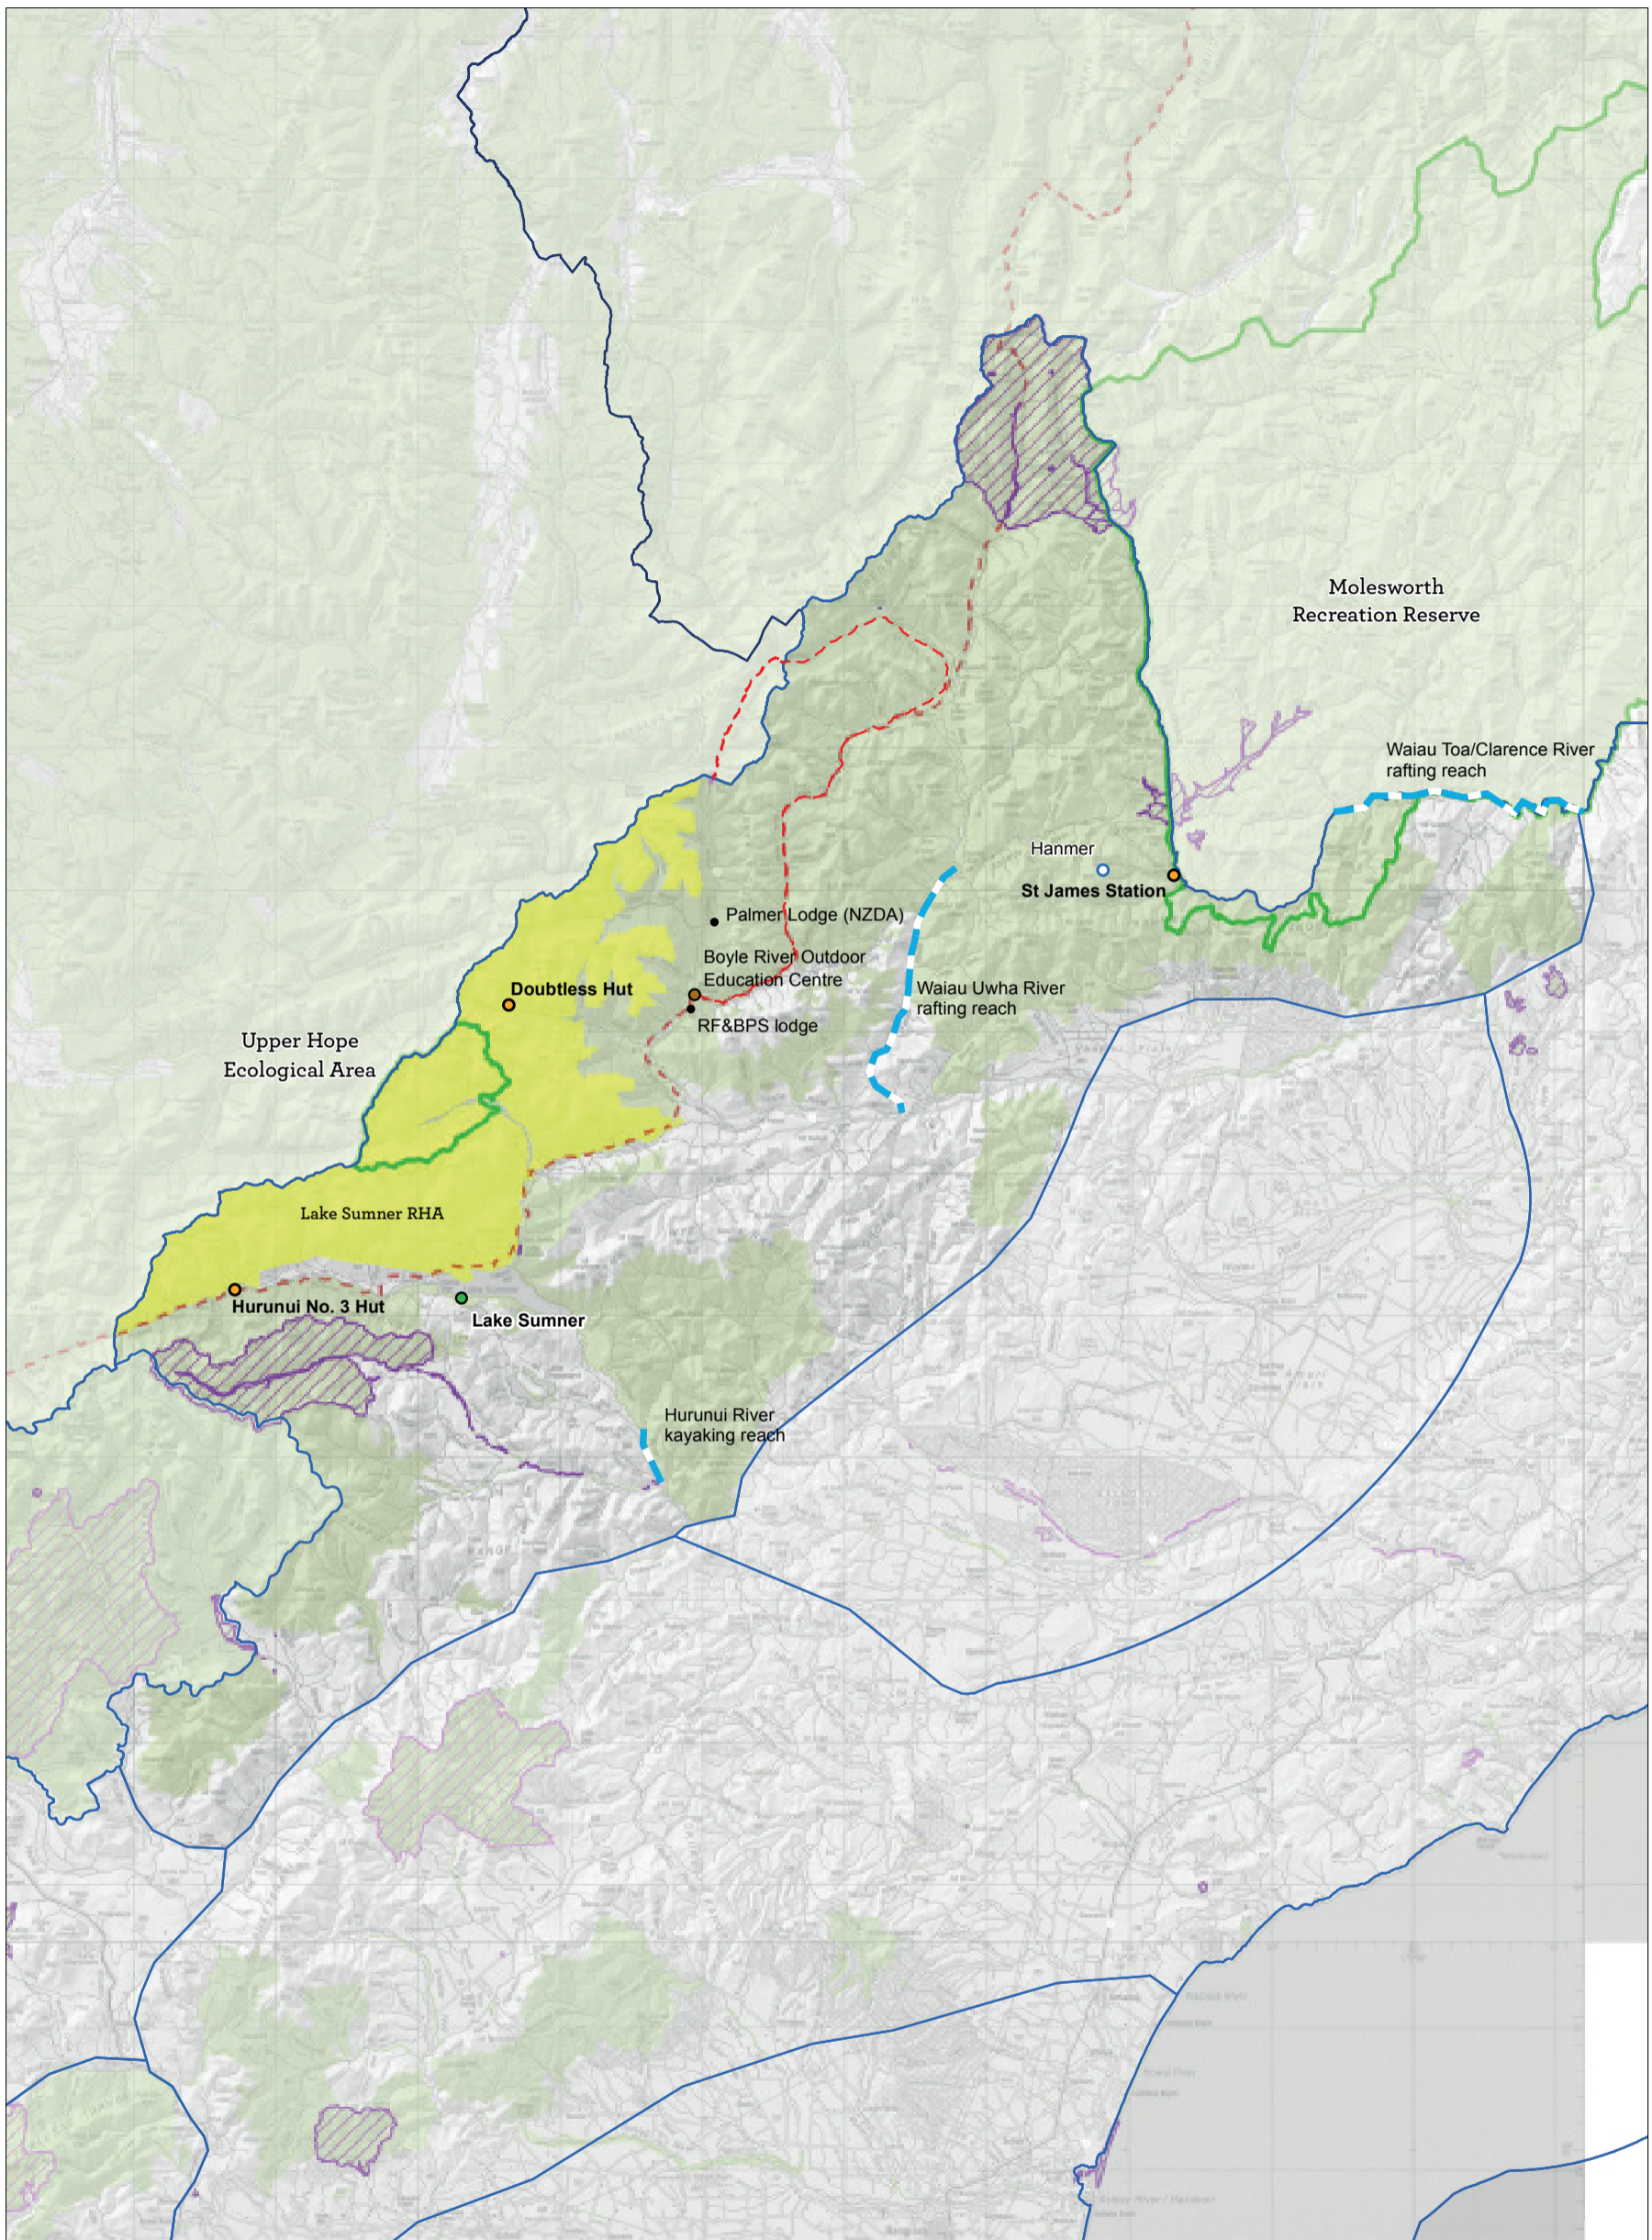

Map 5.2.1 Southern Conservation Parks Place—detail (North)

Conservation Management Strategy
 Canterbury (Waitaha)

Map 5.2.2 Southern Conservation Parks Place—detail (South)

Conservation Management Strategy
 Canterbury (Waitaha)

Map 5.3 Northern High-Country Place

Conservation Management Strategy
 Canterbury (Waitaha)

Map 5.3.1 Northern High-Country Place—detail

Conservation Management Strategy
 Canterbury (Waitaha)

Map 5.4 High-Country Basins Place

Conservation Management Strategy
Canterbury (Waitaha)

Map 5.4.1 High-Country Basins Place—detail (North)

Conservation Management Strategy
Canterbury (Waitaha)

Map 5.4.2 High-Country Basins Place—detail (South)

Map 5.5.2 Foothills Place—detail (Central)

Conservation Management Strategy
Canterbury (Waitaha)

Map 5.5.3 Foothills Place—detail (South)

Conservation Management Strategy
Canterbury (Waihata)

Map 5.6 Braided Rivers/Ki Uta Ki Tai Place