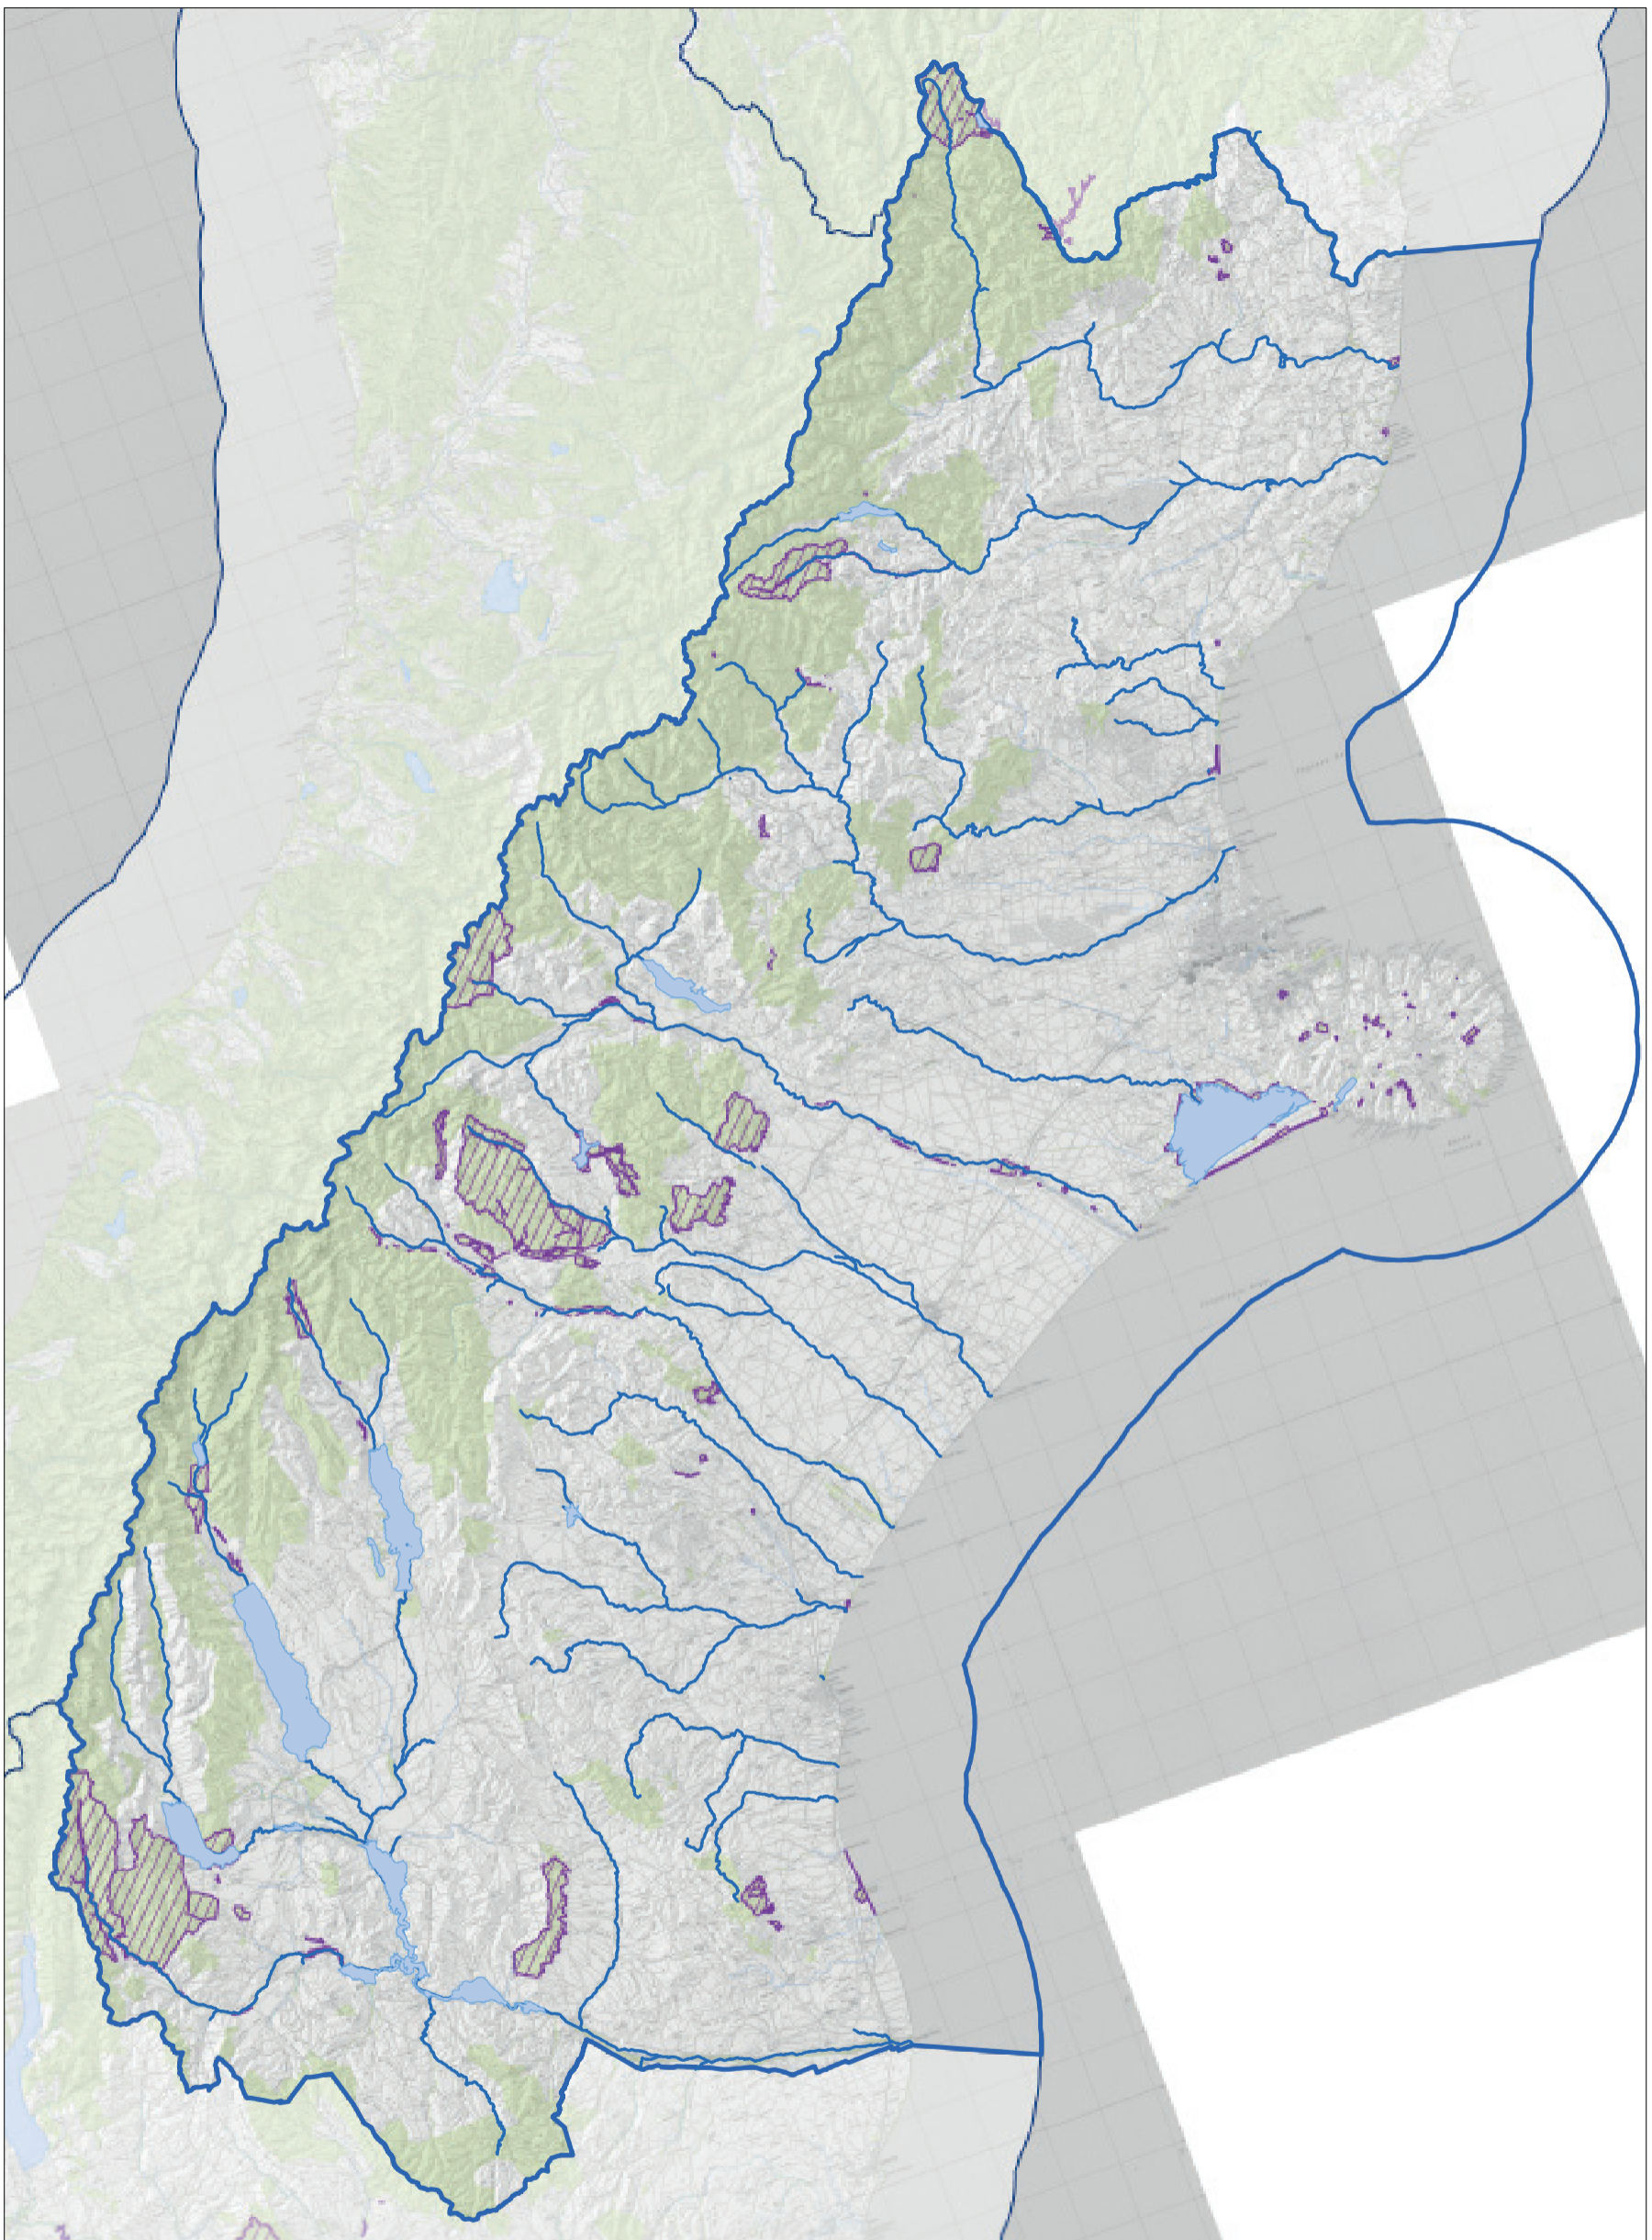

Map 5.5.2 Foothills Place—detail (Central)

Conservation Management Strategy
Canterbury (Waitaha)

Map 5.5.3 Foothills Place—detail (South)

Conservation Management Strategy
Canterbury (Waihata)

Map 5.6 Braided Rivers/Ki Uta Ki Tai Place

Conservation Management Strategy
Canterbury (Waitaha)

0 5 10 20 30 40
Km

Map 5.6.1 Braided Rivers/Ki Uta Ki Tai Place—detail (North)

Conservation Management Strategy
Canterbury (Waitaha)

Map 5.6.2 Braided Rivers/Ki Uta Ki Tai Place—detail (Central)