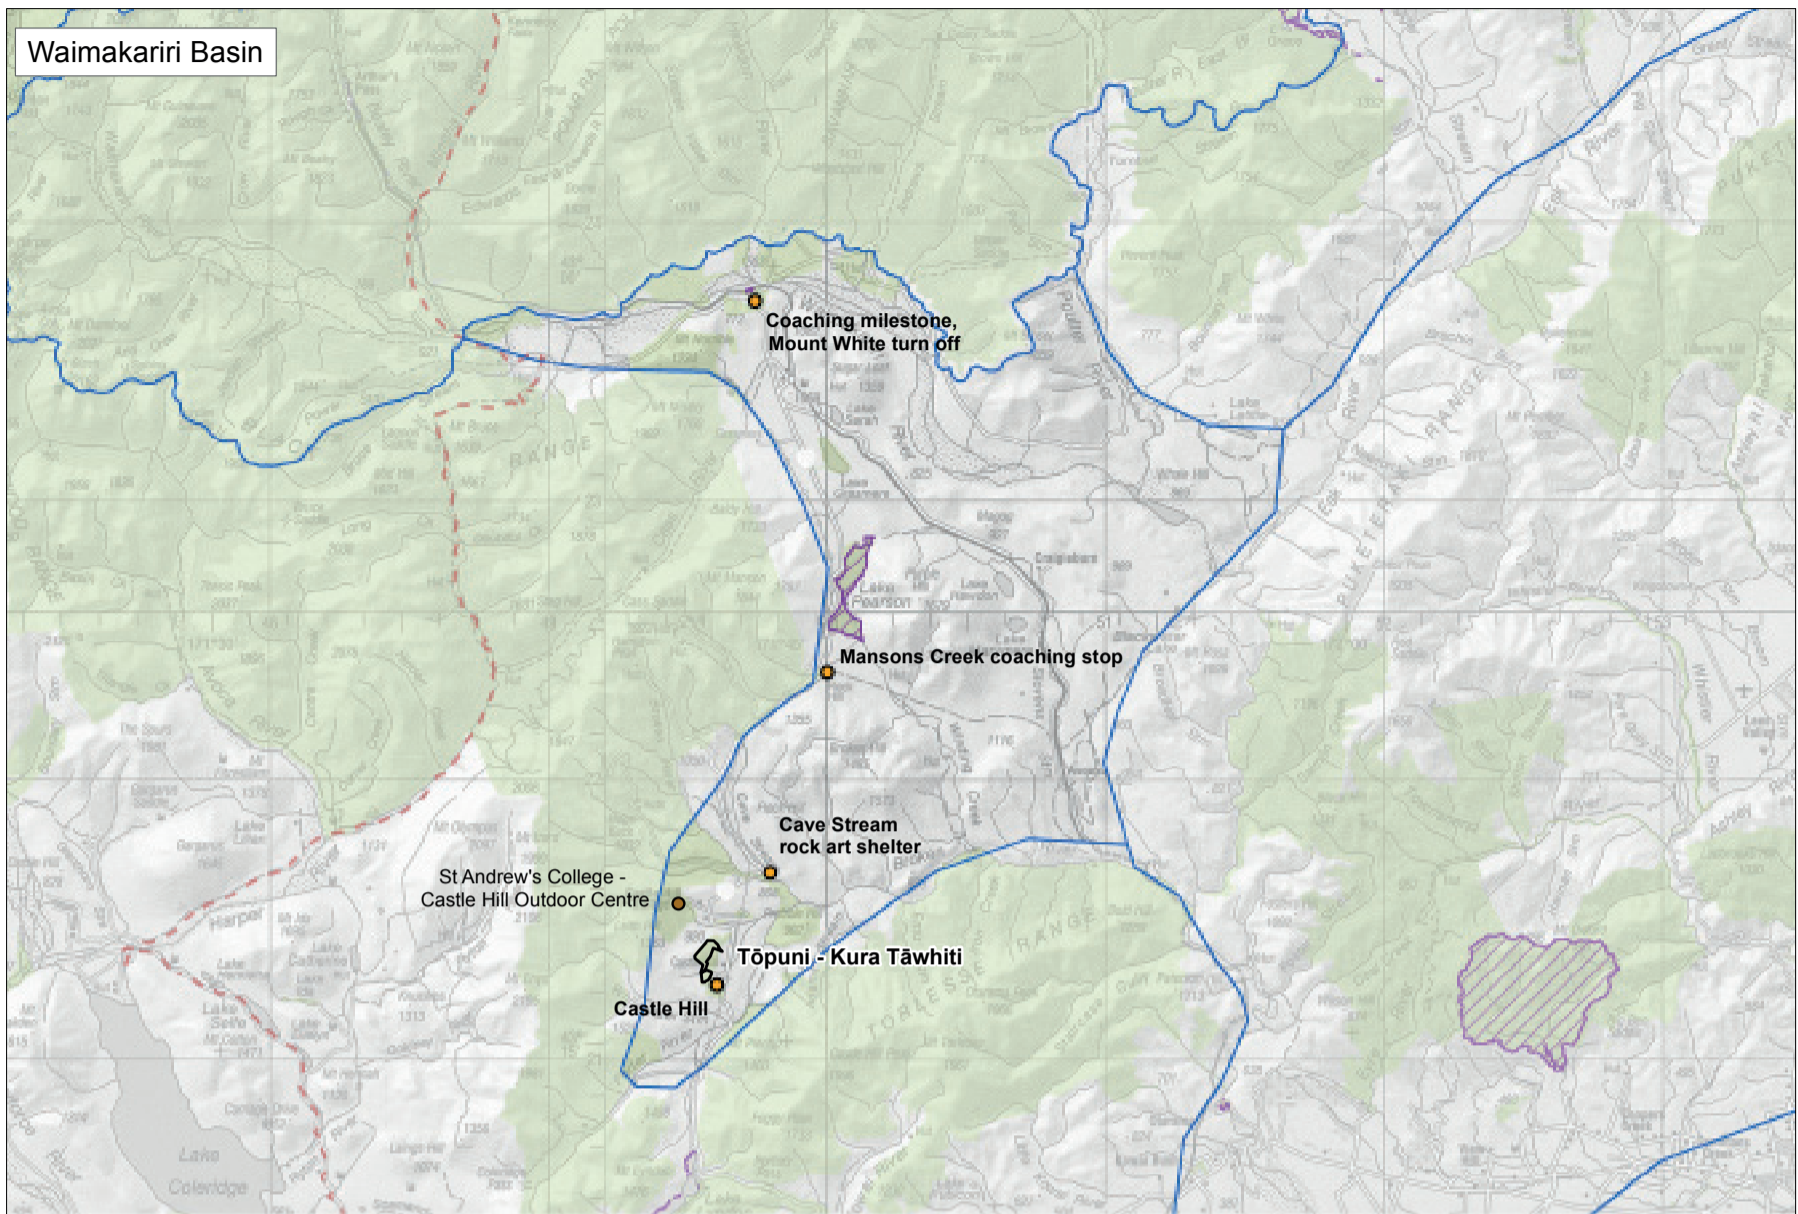

Map 5.2.1 Southern Conservation Parks Place—detail (North)

Conservation Management Strategy
 Canterbury (Waitaha)

Map 5.2.2 Southern Conservation Parks Place—detail (South)

Conservation Management Strategy
 Canterbury (Waitaha)

Map 5.3 Northern High-Country Place

Conservation Management Strategy
 Canterbury (Waitaha)

Map 5.3.1 Northern High-Country Place—detail

Conservation Management Strategy
 Canterbury (Waitaha)

Map 5.4 High-Country Basins Place

Conservation Management Strategy
Canterbury (Waitaha)

Map 5.4.1 High-Country Basins Place—detail (North)

Conservation Management Strategy
Canterbury (Waitaha)

Map 5.4.2 High-Country Basins Place—detail (South)

Map 5.5.2 Foothills Place—detail (Central)

Conservation Management Strategy
Canterbury (Waitaha)

Map 5.5.3 Foothills Place—detail (South)

Conservation Management Strategy
Canterbury (Waihata)

Map 5.6 Braided Rivers/Ki Uta Ki Tai Place