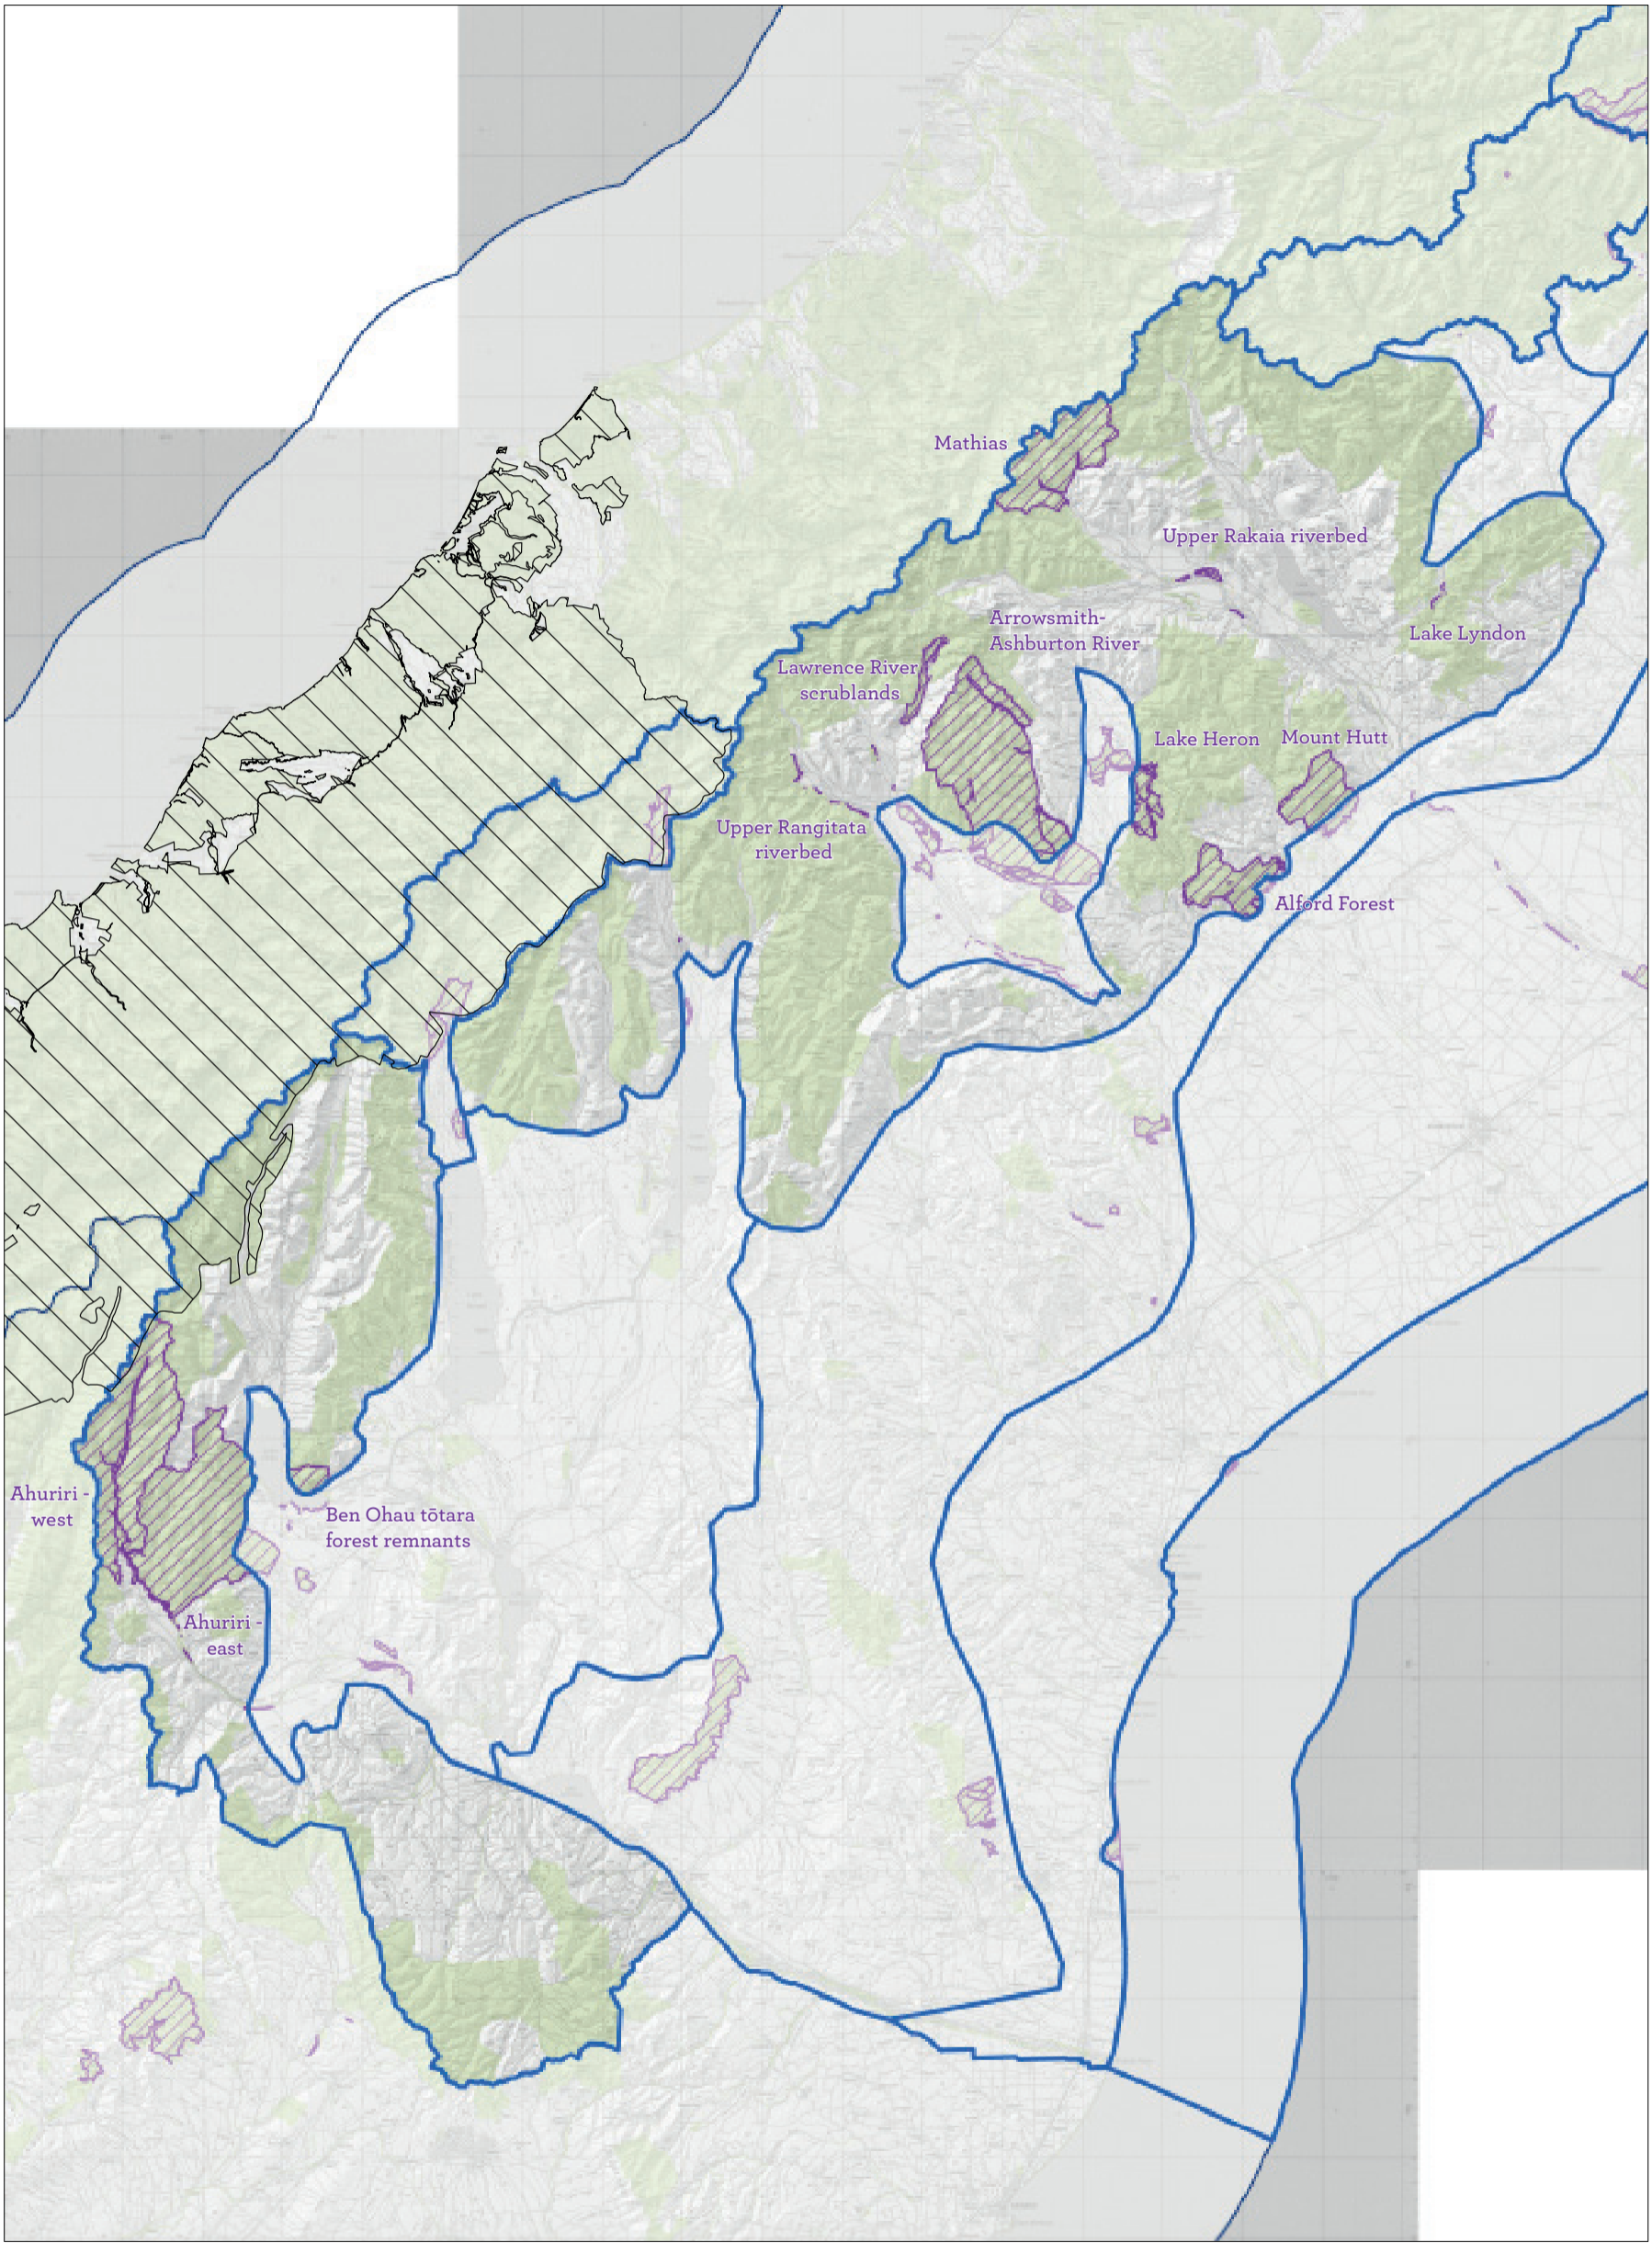

Map 5 Places overview

Conservation Management Strategy
Canterbury (Waitaha)

0 10 20 40 60 80 Km

Map 5.1 National Parks Place

Conservation Management Strategy
Canterbury (Waitaha)

Map 5.1.1 National Parks Place—detail (North)

Conservation Management Strategy
 Canterbury (Waitaha)

Map 5.1.2 National Parks Place—detail (South)

Conservation Management Strategy
 Canterbury (Waitaha)

Map 5.2 Southern Conservation Parks Place

Conservation Management Strategy
 Canterbury (Waitaha)

Map 5.2.1 Southern Conservation Parks Place—detail (North)

Conservation Management Strategy
 Canterbury (Waitaha)

Map 5.2.2 Southern Conservation Parks Place—detail (South)

Conservation Management Strategy
 Canterbury (Waitaha)

Map 5.3 Northern High-Country Place

Conservation Management Strategy
 Canterbury (Waitaha)

Map 5.3.1 Northern High-Country Place—detail

Conservation Management Strategy
 Canterbury (Waitaha)

Map 5.4 High-Country Basins Place