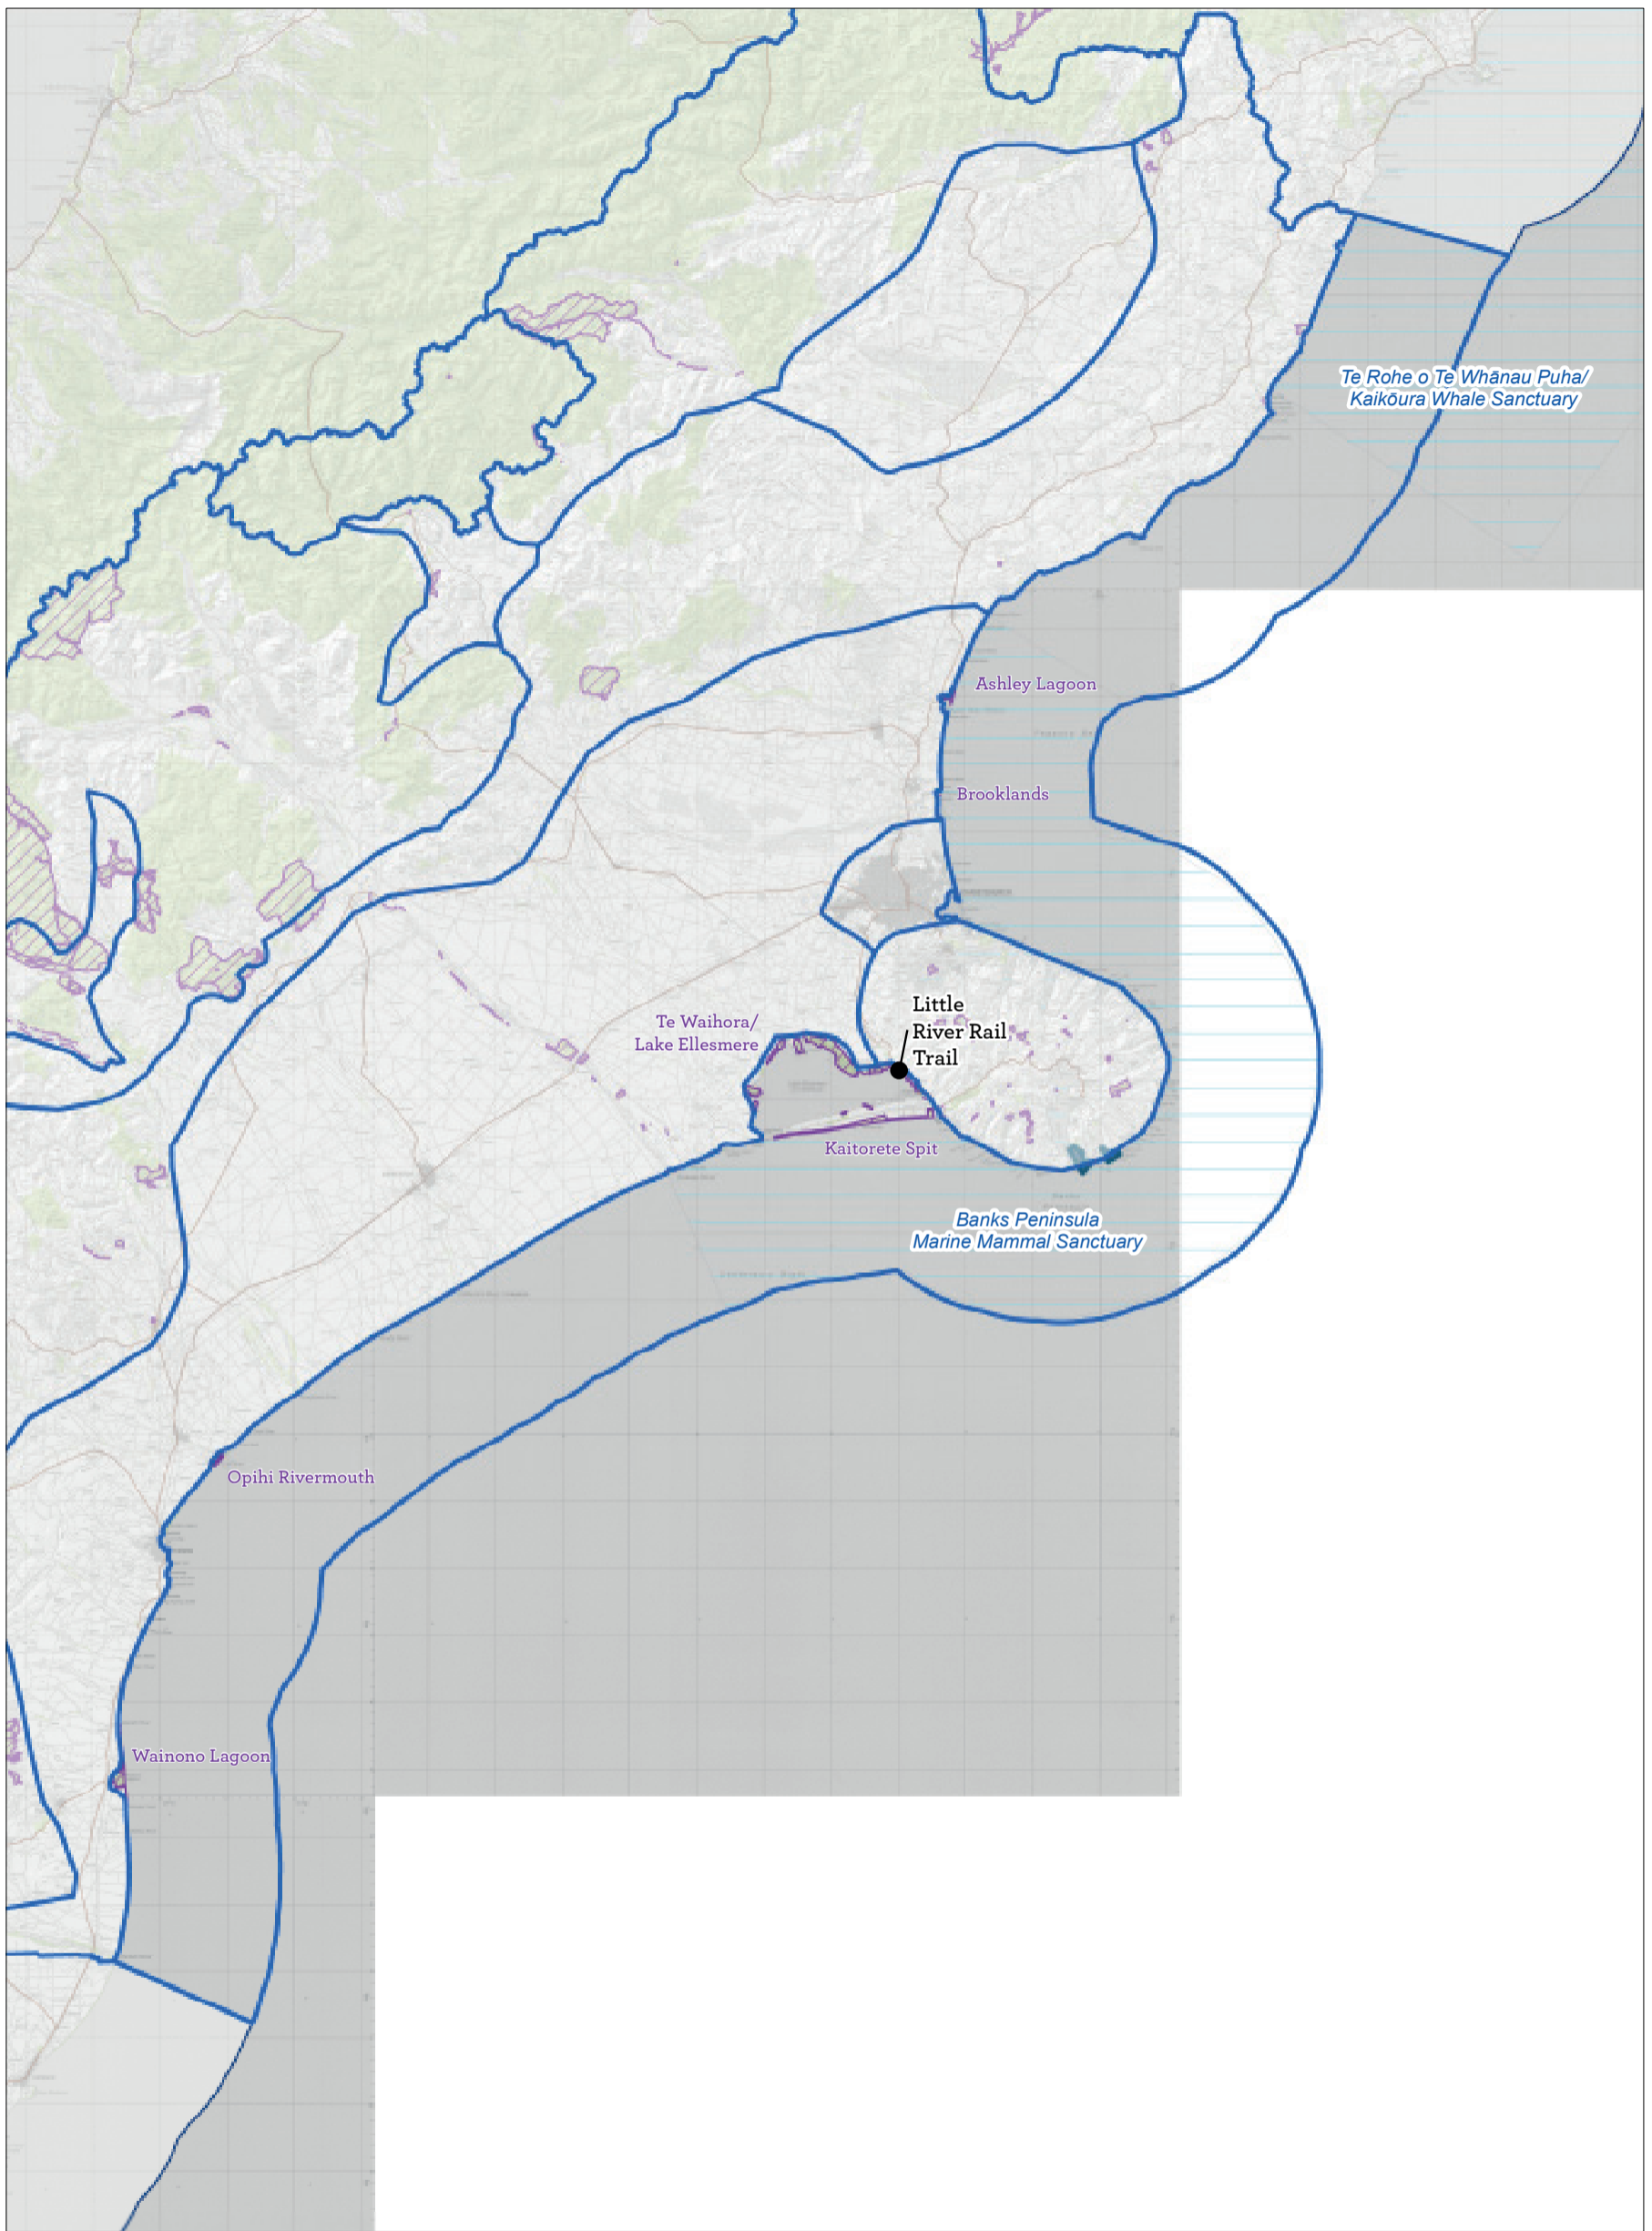

Map 5.9 Coastal Land and Marine/Ki Tai Place

Conservation Management Strategy
Canterbury (Waitaha)