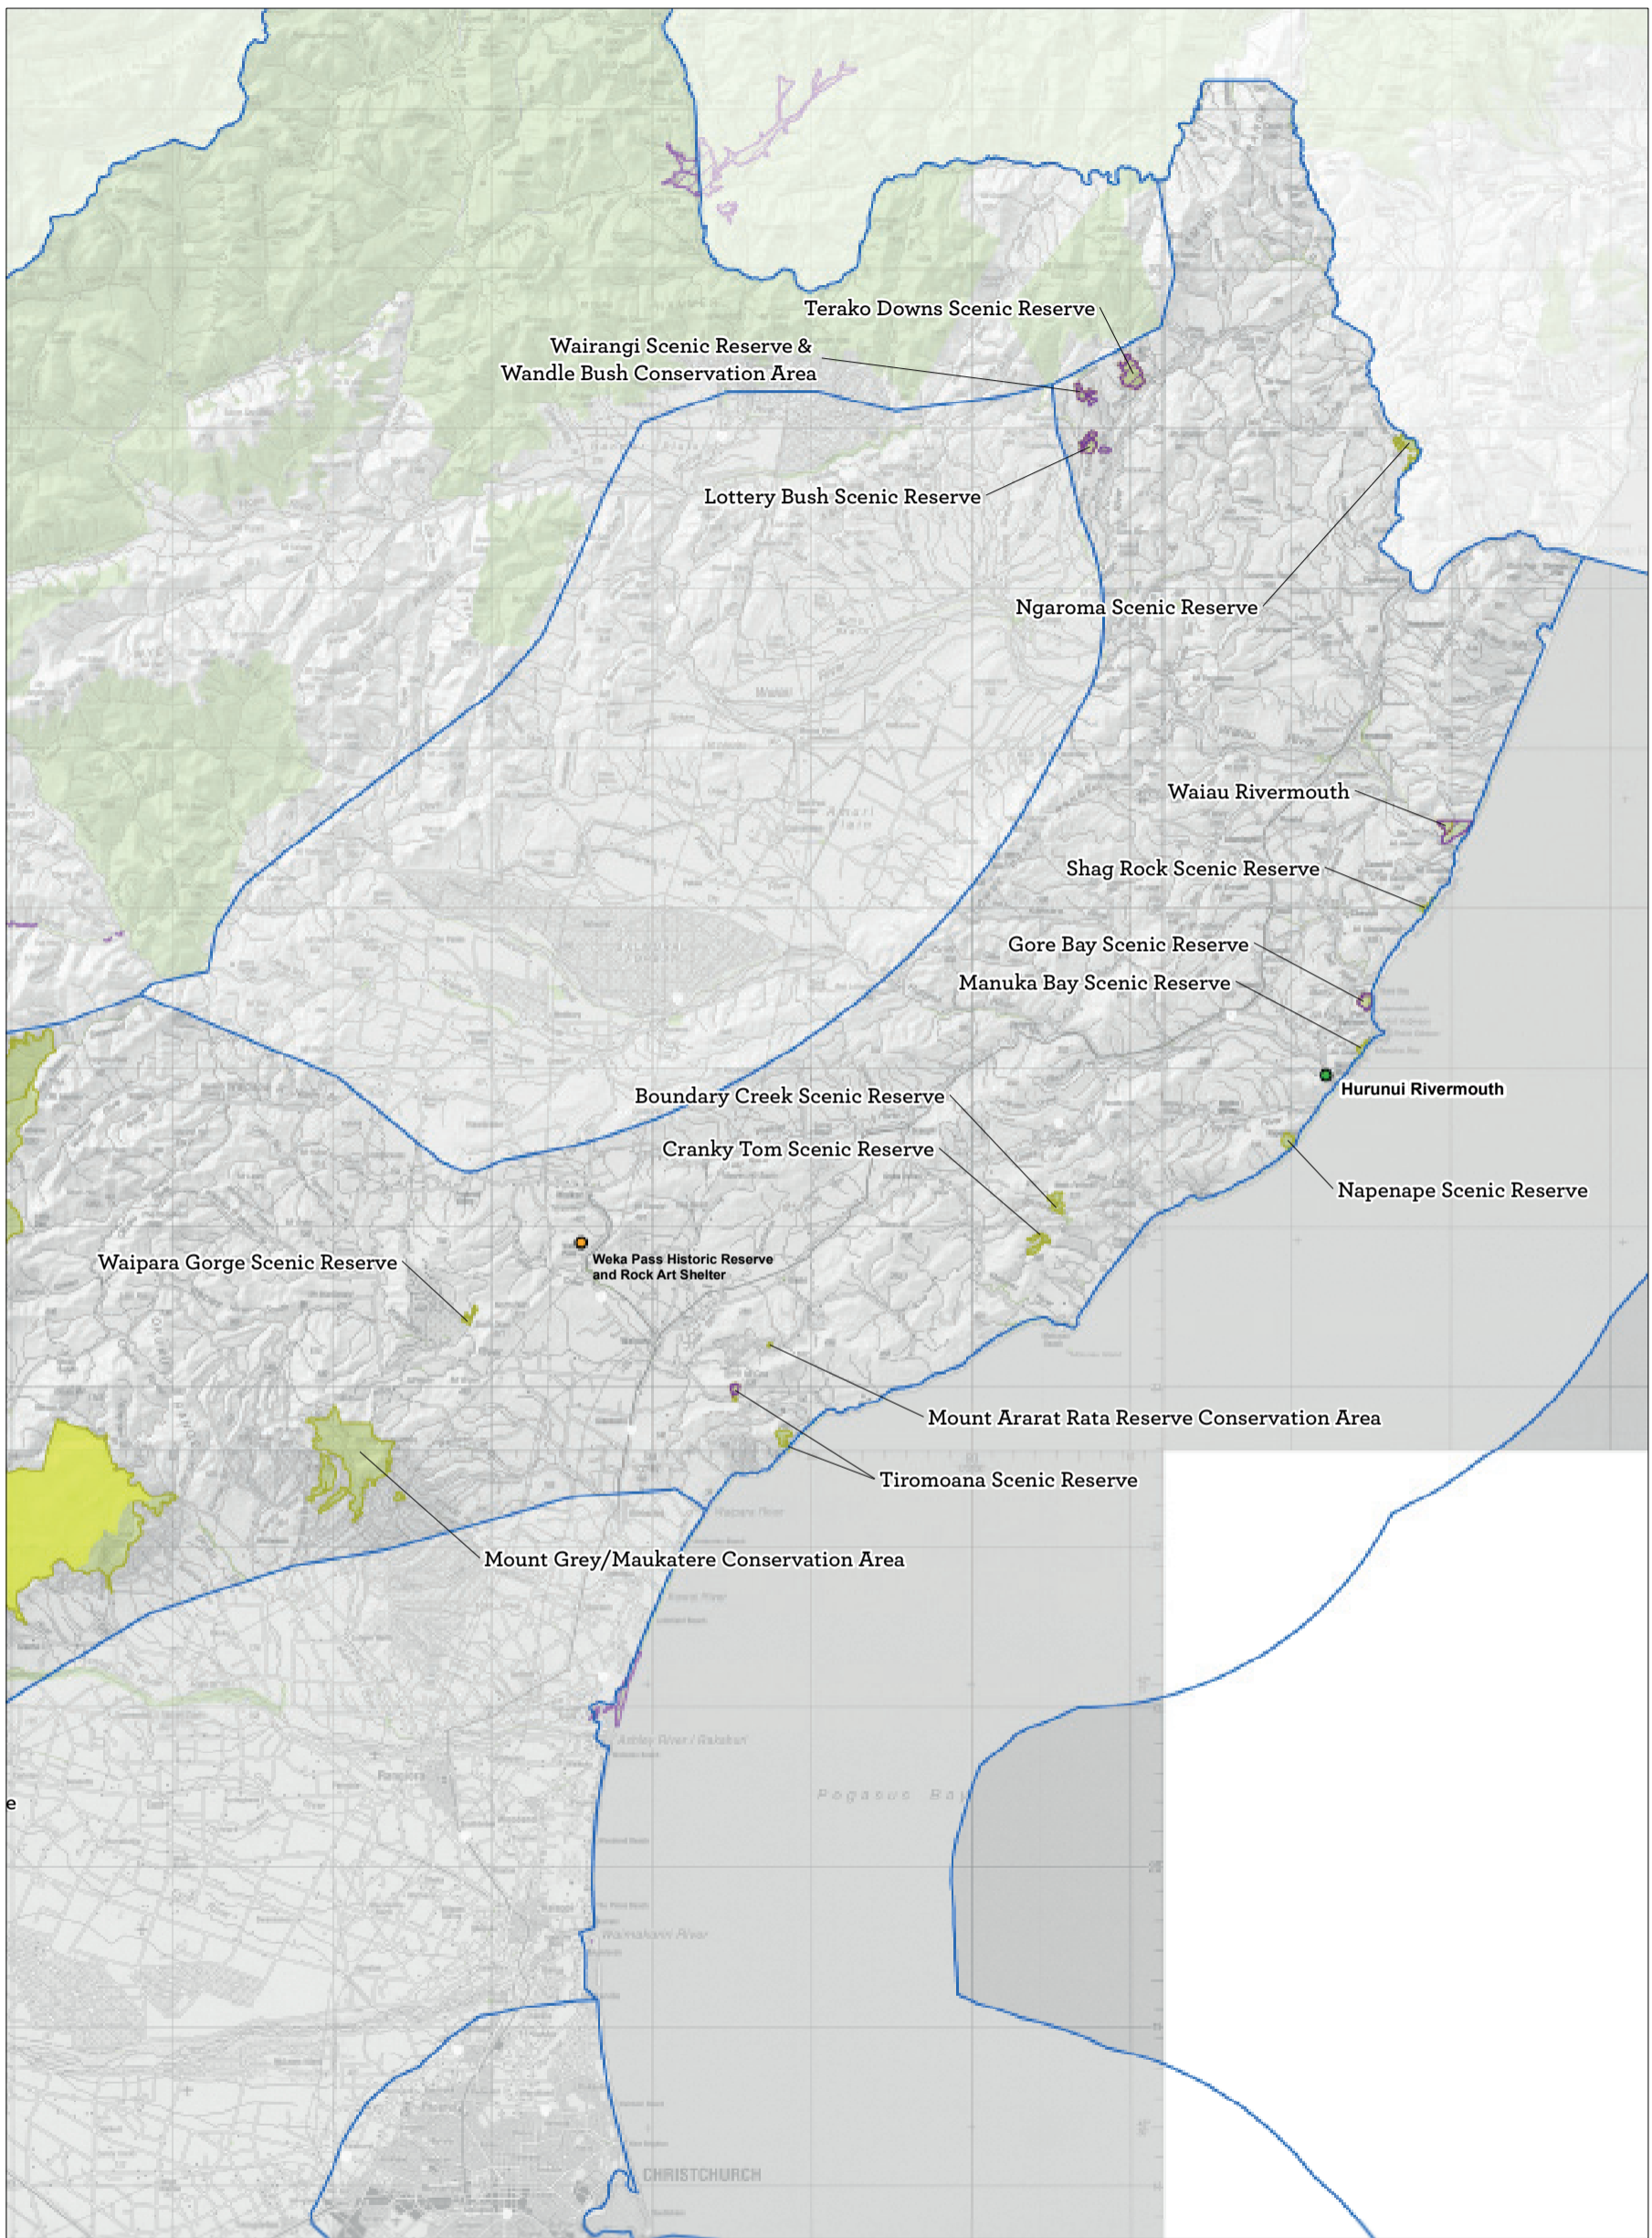

Map 5.5.1 Foothills Place—detail (North)

Conservation Management Strategy
Canterbury (Waitaha)