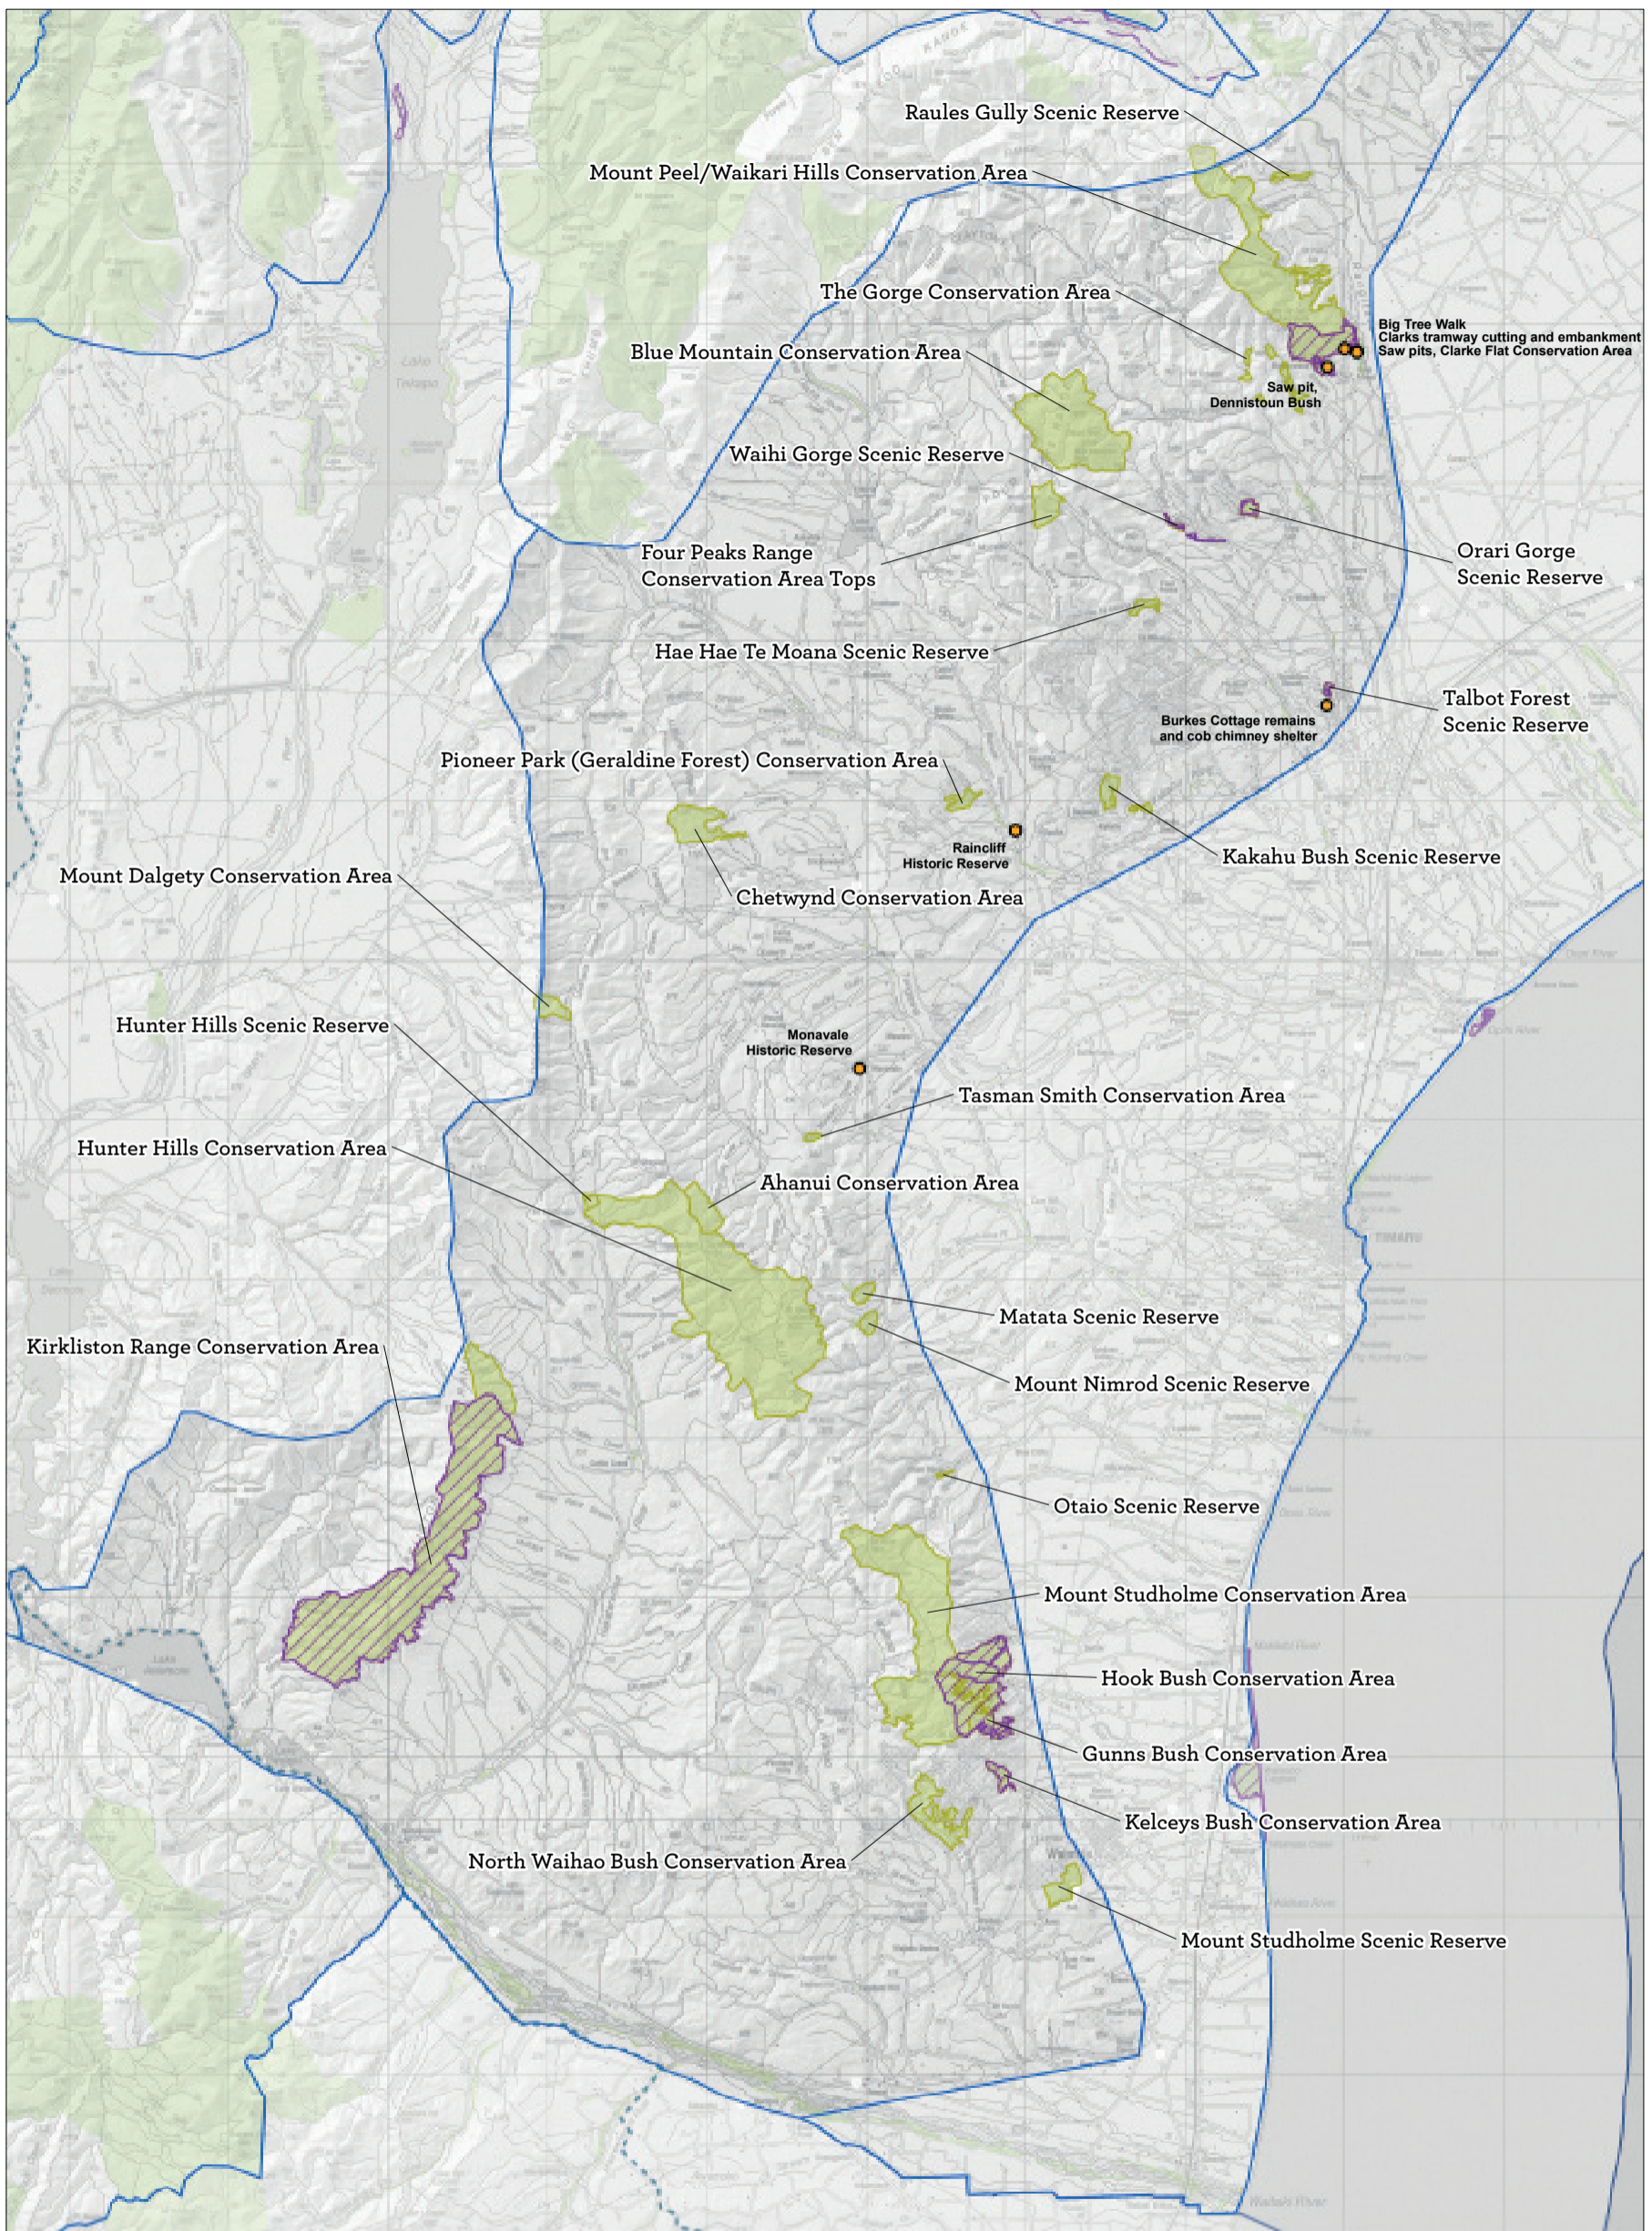

Conservation Management Strategy
Canterbury (Waitaha)

Map 5.4.1 High-Country Basins Place—detail (North)

Conservation Management Strategy
Canterbury (Waitaha)

Map 5.4.2 High-Country Basins Place—detail (South)

Conservation Management Strategy
 Canterbury (Waitaha)

Map 5.5 Foothills Place
 Conservation Management Strategy
 Canterbury (Waitaha)

Map 5.5.1 Foothills Place—detail (North)

Conservation Management Strategy
Canterbury (Waitaha)

Map 5.5.2 Foothills Place—detail (Central)

Conservation Management Strategy
Canterbury (Waitaha)

Map 5.5.3 Foothills Place—detail (South)

Conservation Management Strategy
Canterbury (Waihata)

Map 5.6 Braided Rivers/Ki Uta Ki Tai Place

Conservation Management Strategy
Canterbury (Waitaha)

0 5 10 20 30 40
Km

Map 5.6.1 Braided Rivers/Ki Uta Ki Tai Place—detail (North)

Conservation Management Strategy
Canterbury (Waitaha)

Map 5.6.2 Braided Rivers/Ki Uta Ki Tai Place—detail (Central)