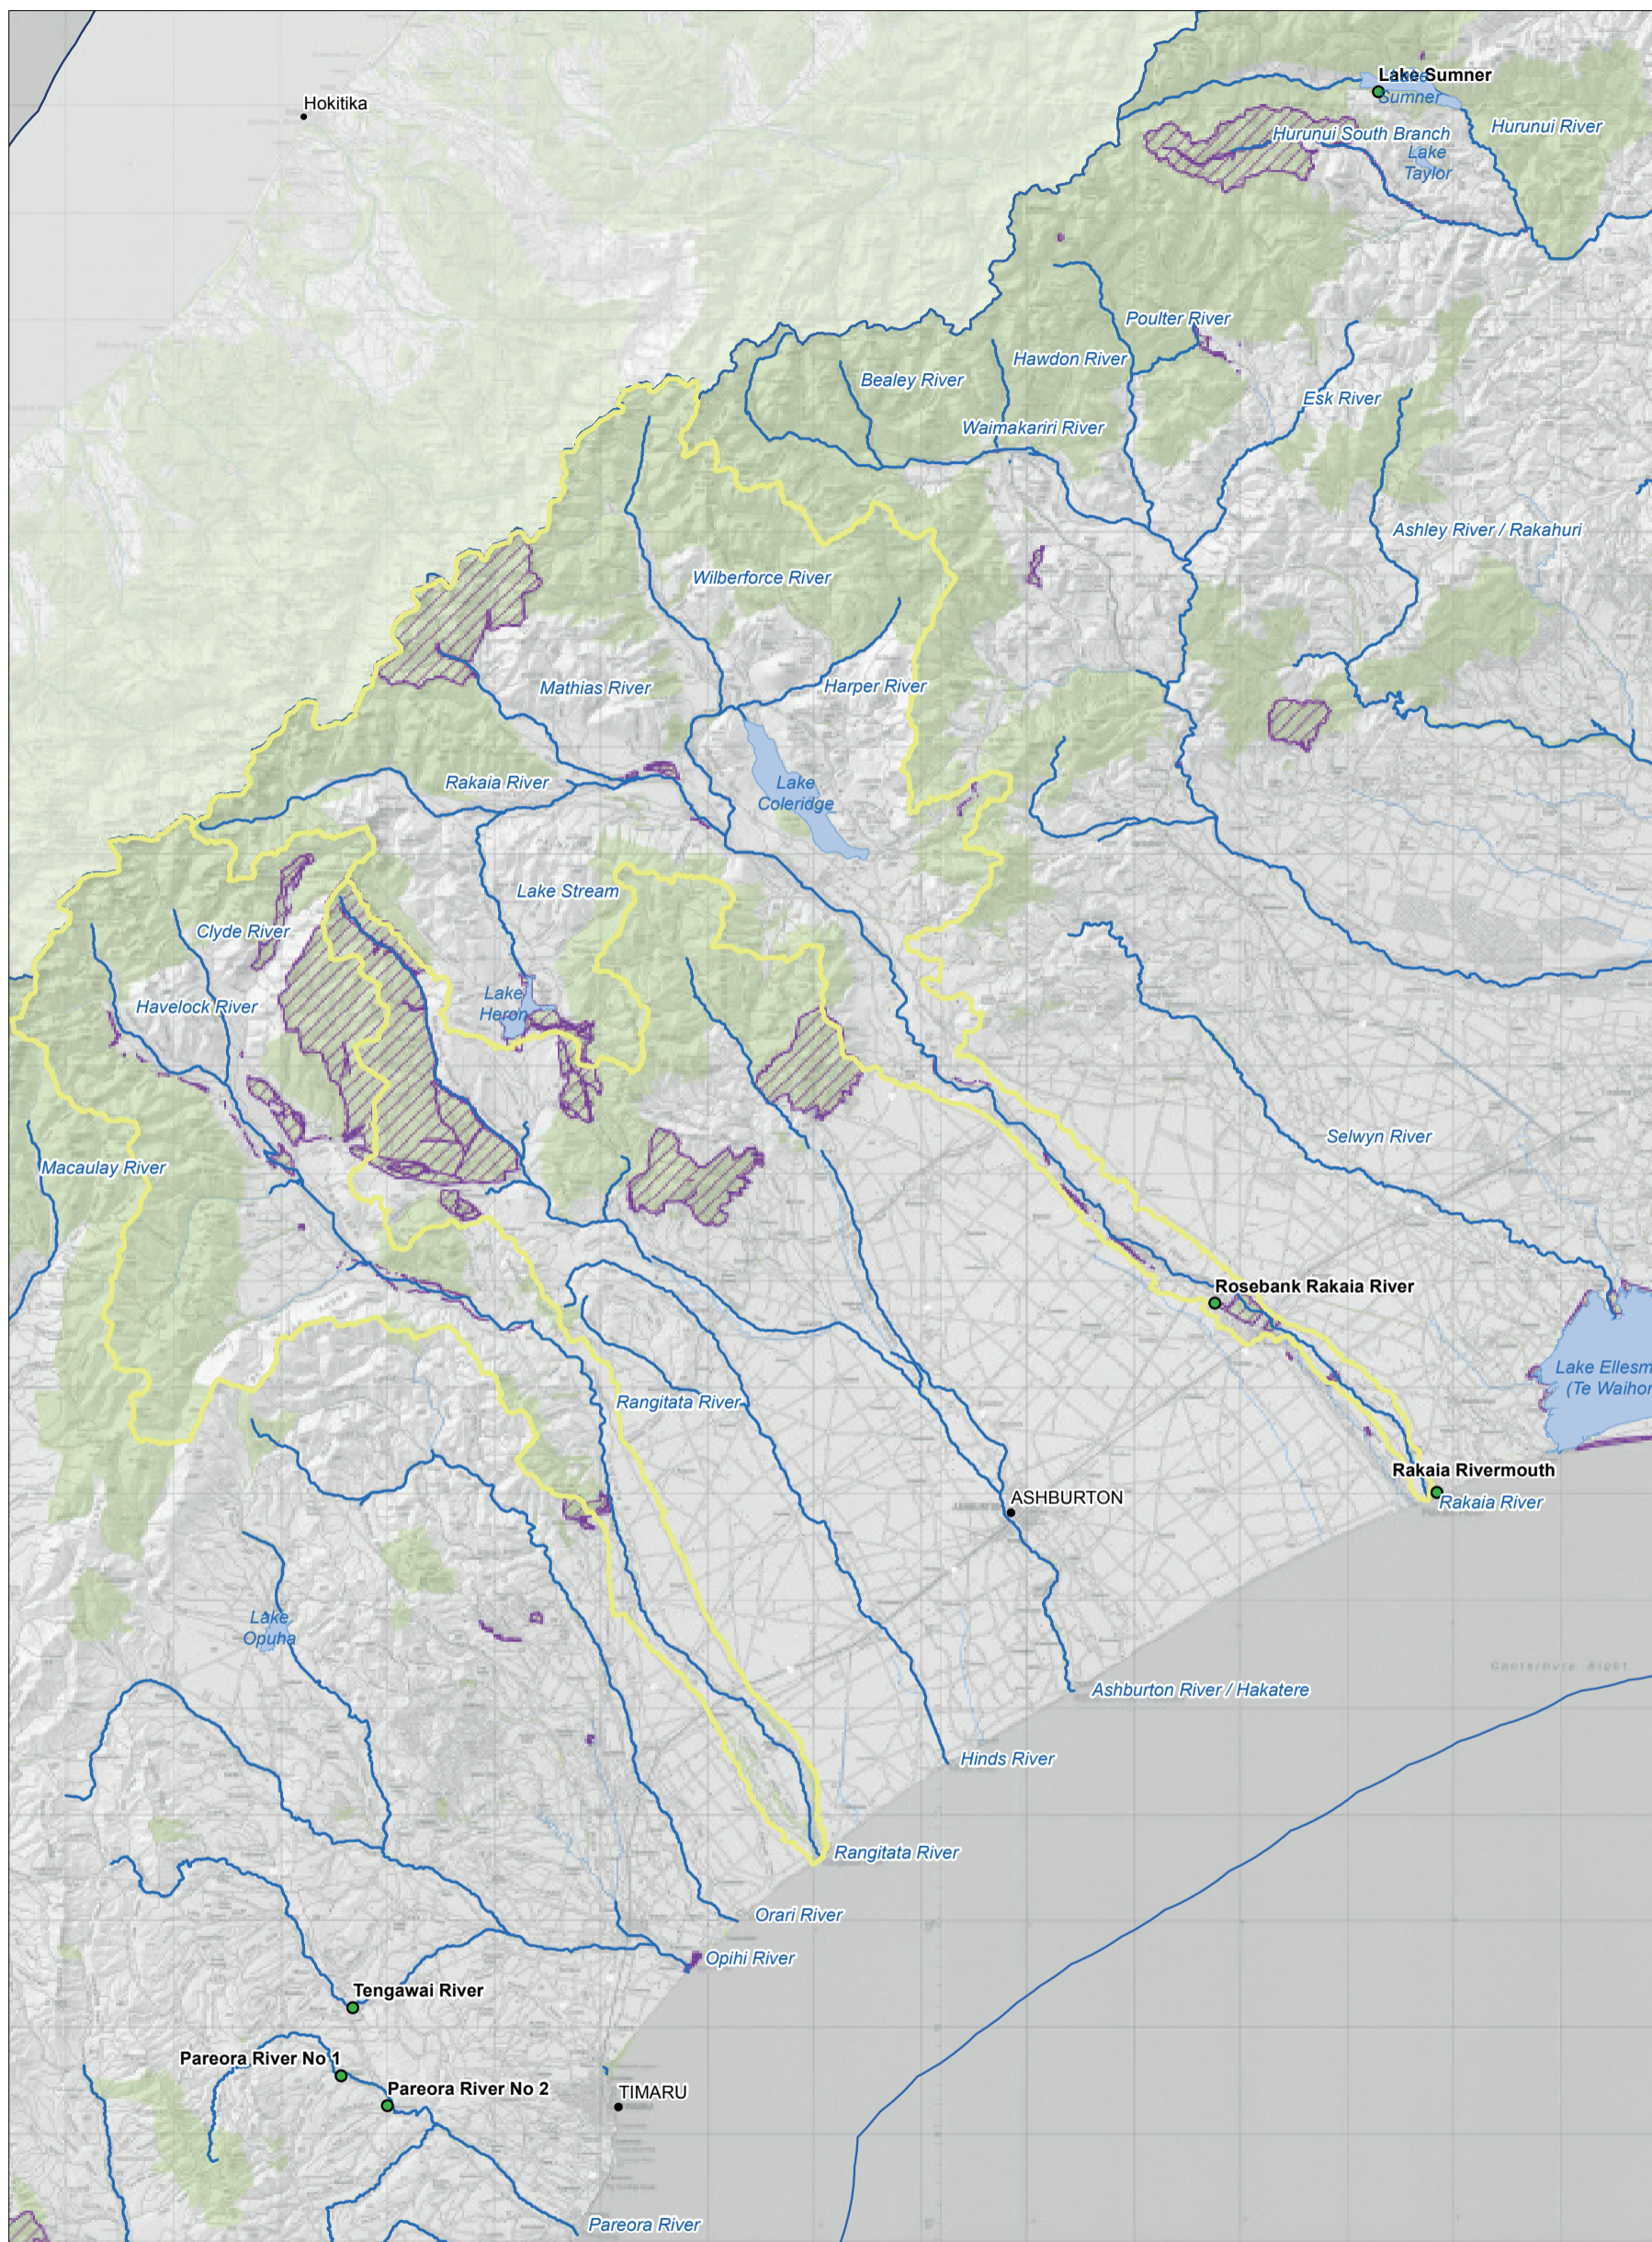

Map 5.5.2 Foothills Place—detail (Central)

Conservation Management Strategy
Canterbury (Waitaha)

Map 5.5.3 Foothills Place—detail (South)

Conservation Management Strategy
Canterbury (Waihata)

Map 5.6 Braided Rivers/Ki Uta Ki Tai Place

Conservation Management Strategy
Canterbury (Waitaha)

0 5 10 20 30 40
Km

Map 5.6.1 Braided Rivers/Ki Uta Ki Tai Place—detail (North)

Conservation Management Strategy
Canterbury (Waitaha)

Map 5.6.2 Braided Rivers/Ki Uta Ki Tai Place—detail (Central)

Conservation Management Strategy
 Canterbury (Waitaha)

Map 5.6.3 Braided Rivers/Ki Uta Ki Tai Place—detail (South)

Conservation Management Strategy
Canterbury (Waitaha)

Map 5.7 Christchurch City/Ōtautahi Place