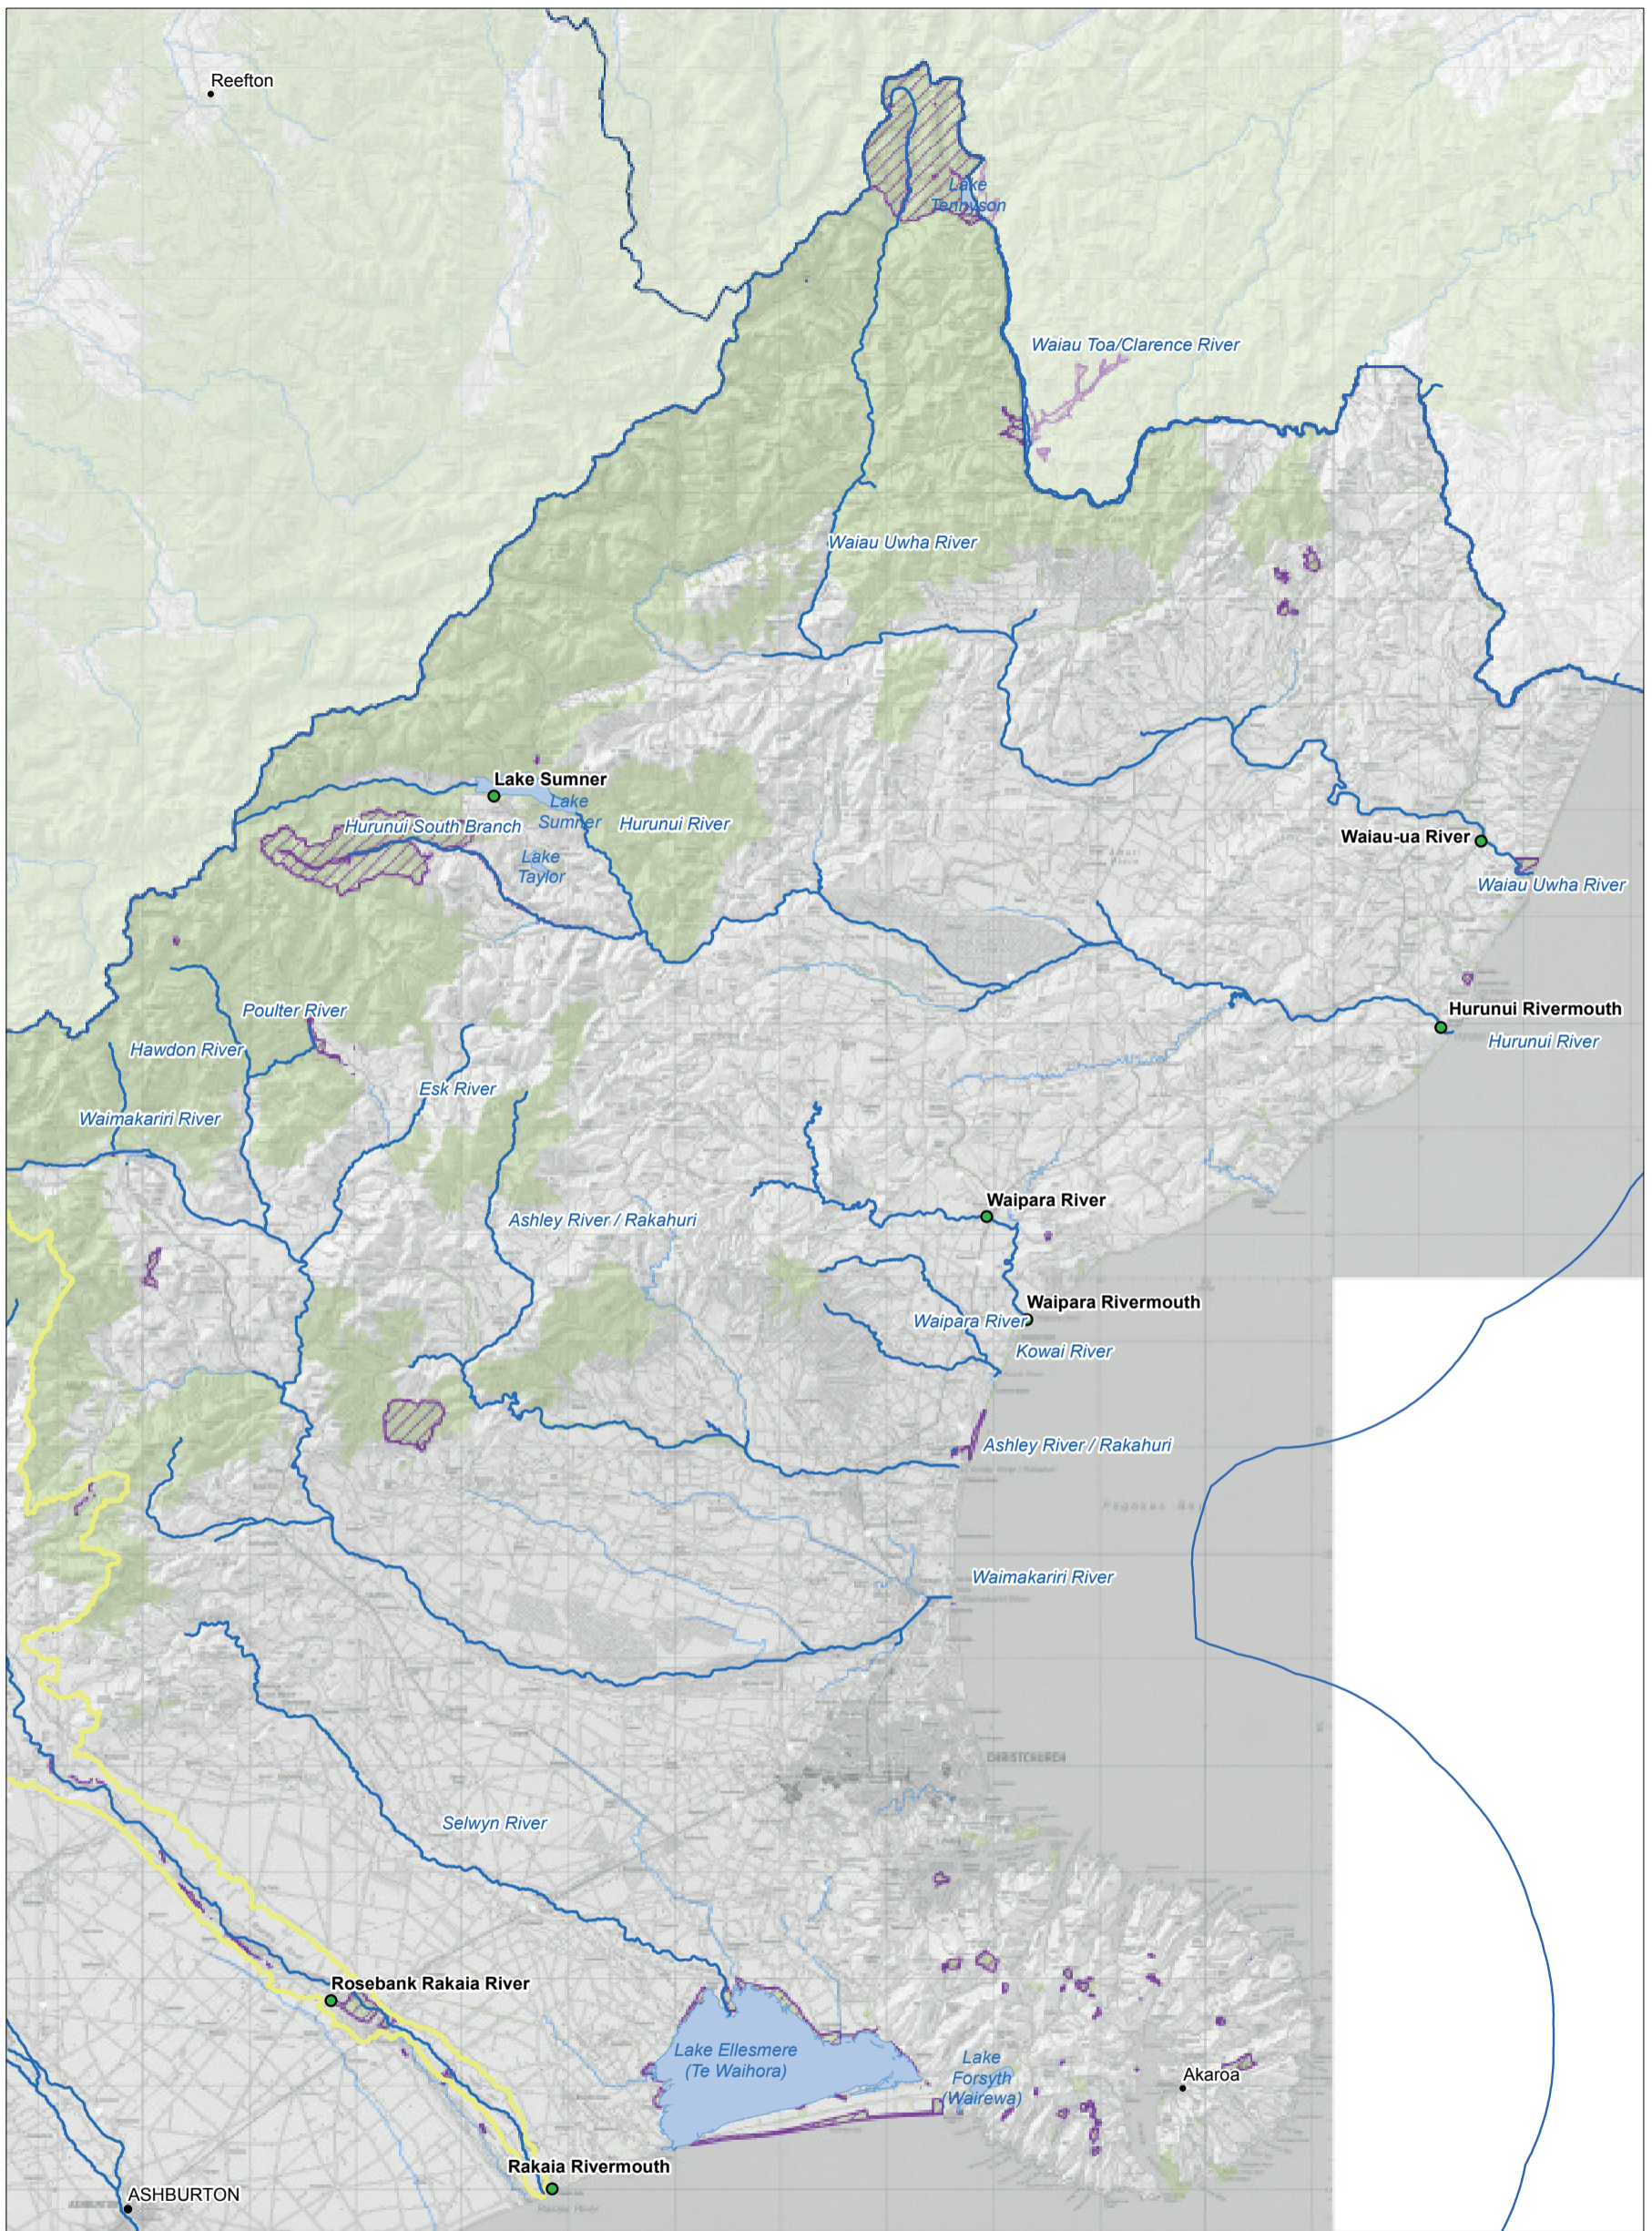

Map 5.5.2 Foothills Place—detail (Central)

Conservation Management Strategy
Canterbury (Waitaha)

Map 5.5.3 Foothills Place—detail (South)

Conservation Management Strategy
Canterbury (Waihata)

Map 5.6 Braided Rivers/Ki Uta Ki Tai Place

Conservation Management Strategy
Canterbury (Waitaha)

0 5 10 20 30 40
Km

Map 5.6.1 Braided Rivers/Ki Uta Ki Tai Place—detail (North)

Conservation Management Strategy
Canterbury (Waitaha)

Map 5.6.2 Braided Rivers/Ki Uta Ki Tai Place—detail (Central)

Conservation Management Strategy
 Canterbury (Waitaha)

Map 5.6.3 Braided Rivers/Ki Uta Ki Tai Place—detail (South)

Conservation Management Strategy
Canterbury (Waitaha)

Map 5.7 Christchurch City/Ōtautahi Place