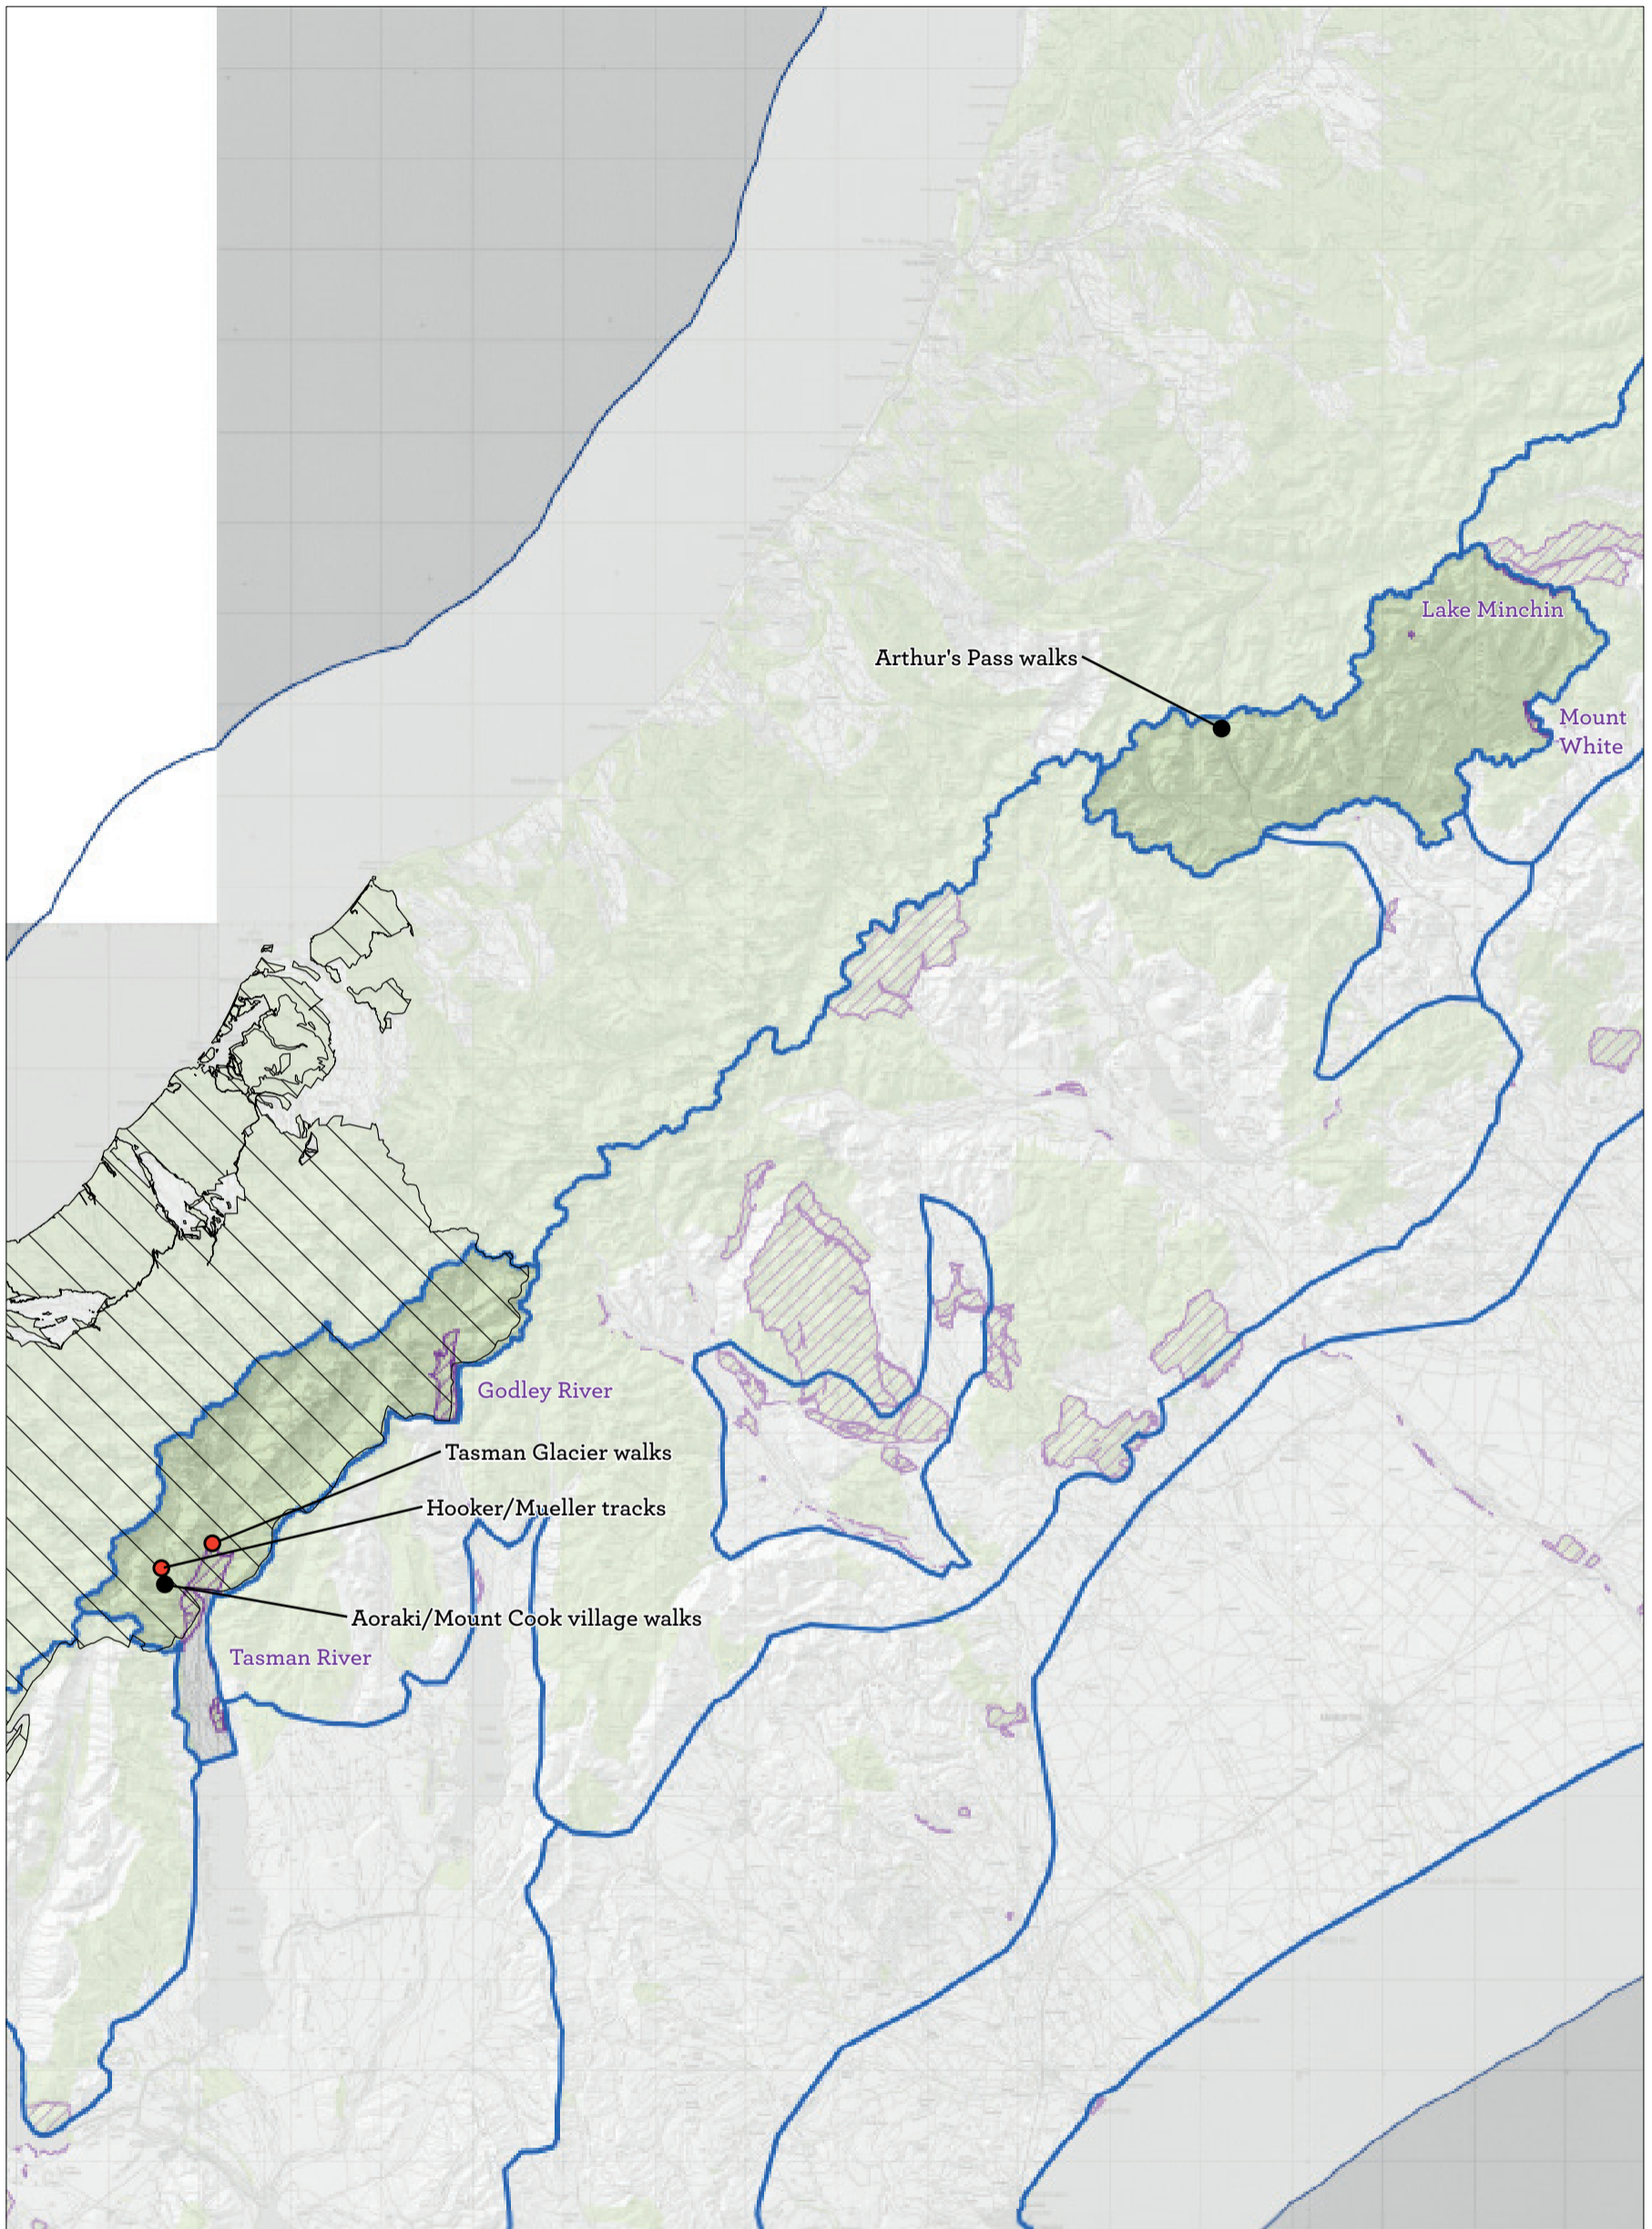

Map 5 Places overview

Conservation Management Strategy
Canterbury (Waitaha)

0 10 20 40 60 80 Km

Map 5.1 National Parks Place

Conservation Management Strategy
Canterbury (Waitaha)

Map 5.1.1 National Parks Place—detail (North)

Conservation Management Strategy
 Canterbury (Waitaha)

Map 5.1.2 National Parks Place—detail (South)

Conservation Management Strategy
 Canterbury (Waitaha)

Map 5.2 Southern Conservation Parks Place

Conservation Management Strategy
 Canterbury (Waitaha)

Map 5.3 Northern High-Country Place

Conservation Management Strategy
 Canterbury (Waitaha)

Map 5.3.1 Northern High-Country Place—detail

Conservation Management Strategy
 Canterbury (Waitaha)

Map 5.4 High-Country Basins Place

Map 5.5.2 Foothills Place—detail (Central)

Conservation Management Strategy
Canterbury (Waitaha)

Map 5.5.3 Foothills Place—detail (South)

Conservation Management Strategy
Canterbury (Waihata)

Map 5.6 Braided Rivers/Ki Uta Ki Tai Place