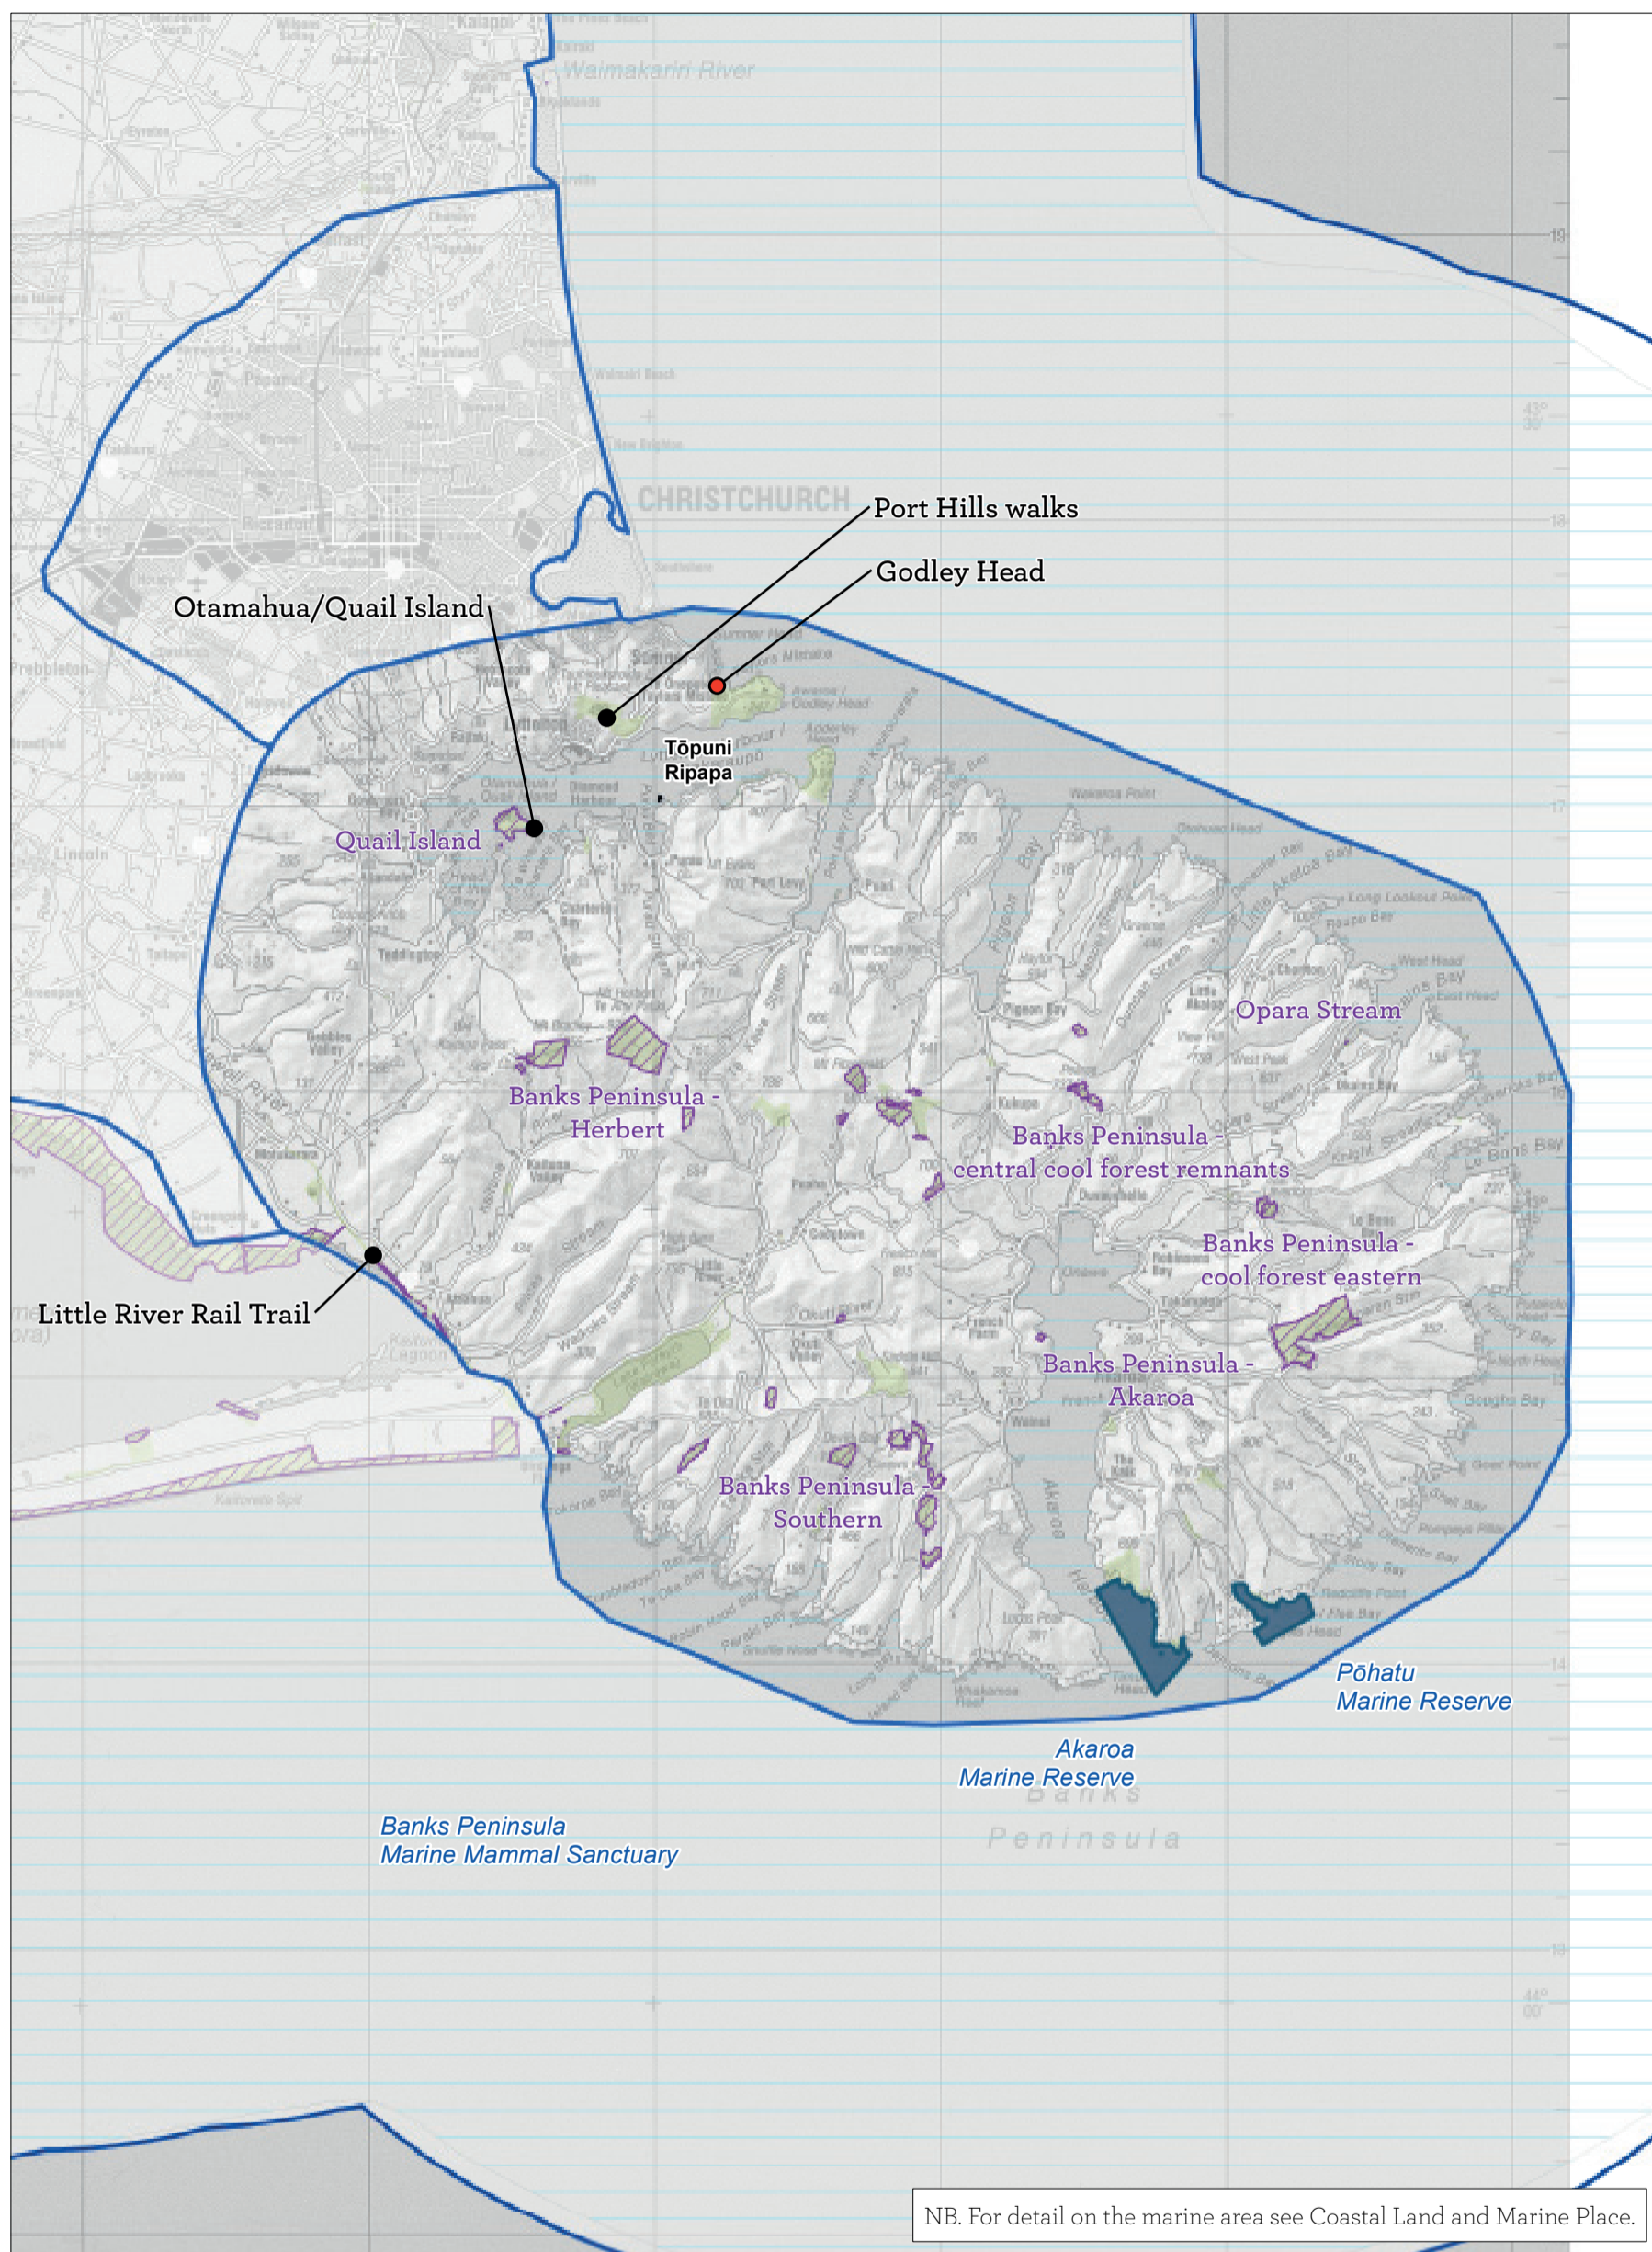

Map 5.8 Banks Peninsula/Te Pātaka o Rākaihautū Place
Conservation Management Strategy
Canterbury (Waitaha)

0 1 2 4 6 8 Km