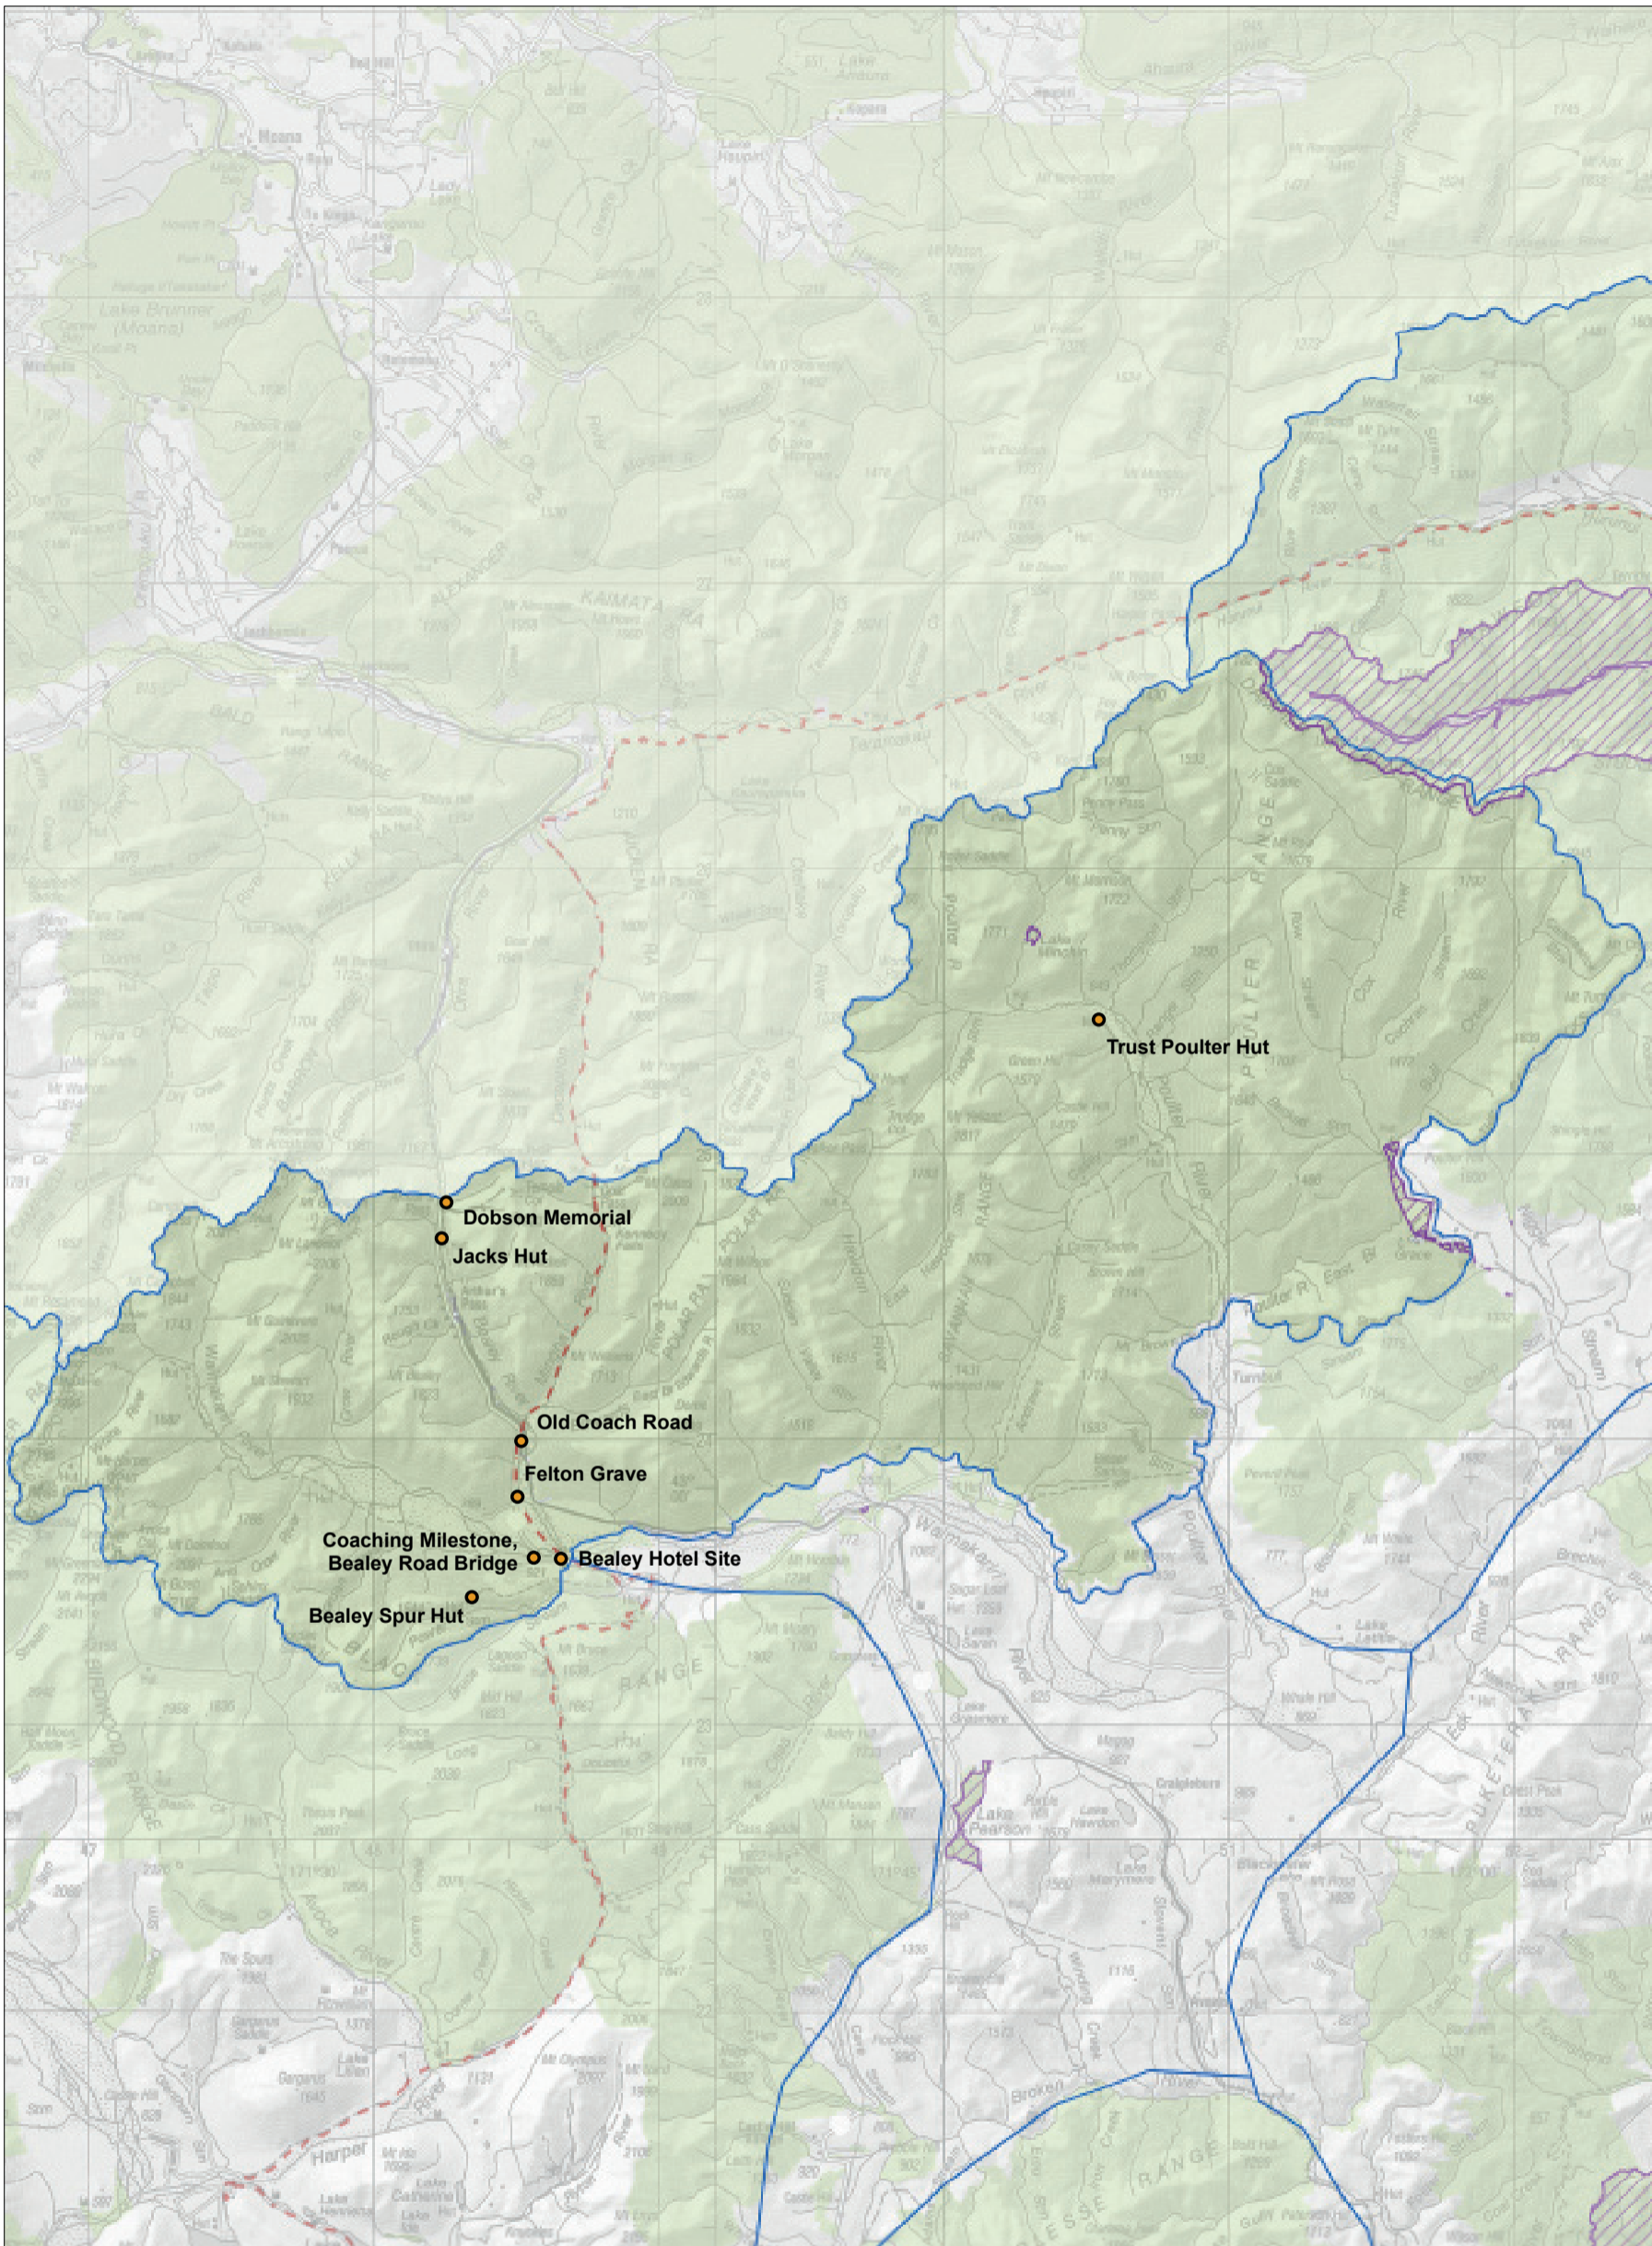

Map 5 Places overview

Conservation Management Strategy
Canterbury (Waitaha)

0 10 20 40 60 80 Km

Map 5.1 National Parks Place

Conservation Management Strategy
Canterbury (Waitaha)

Map 5.1.1 National Parks Place—detail (North)

Map 5.5.2 Foothills Place—detail (Central)

Conservation Management Strategy
Canterbury (Waitaha)

Map 5.5.3 Foothills Place—detail (South)

Conservation Management Strategy
Canterbury (Waihata)

Map 5.6 Braided Rivers/Ki Uta Ki Tai Place