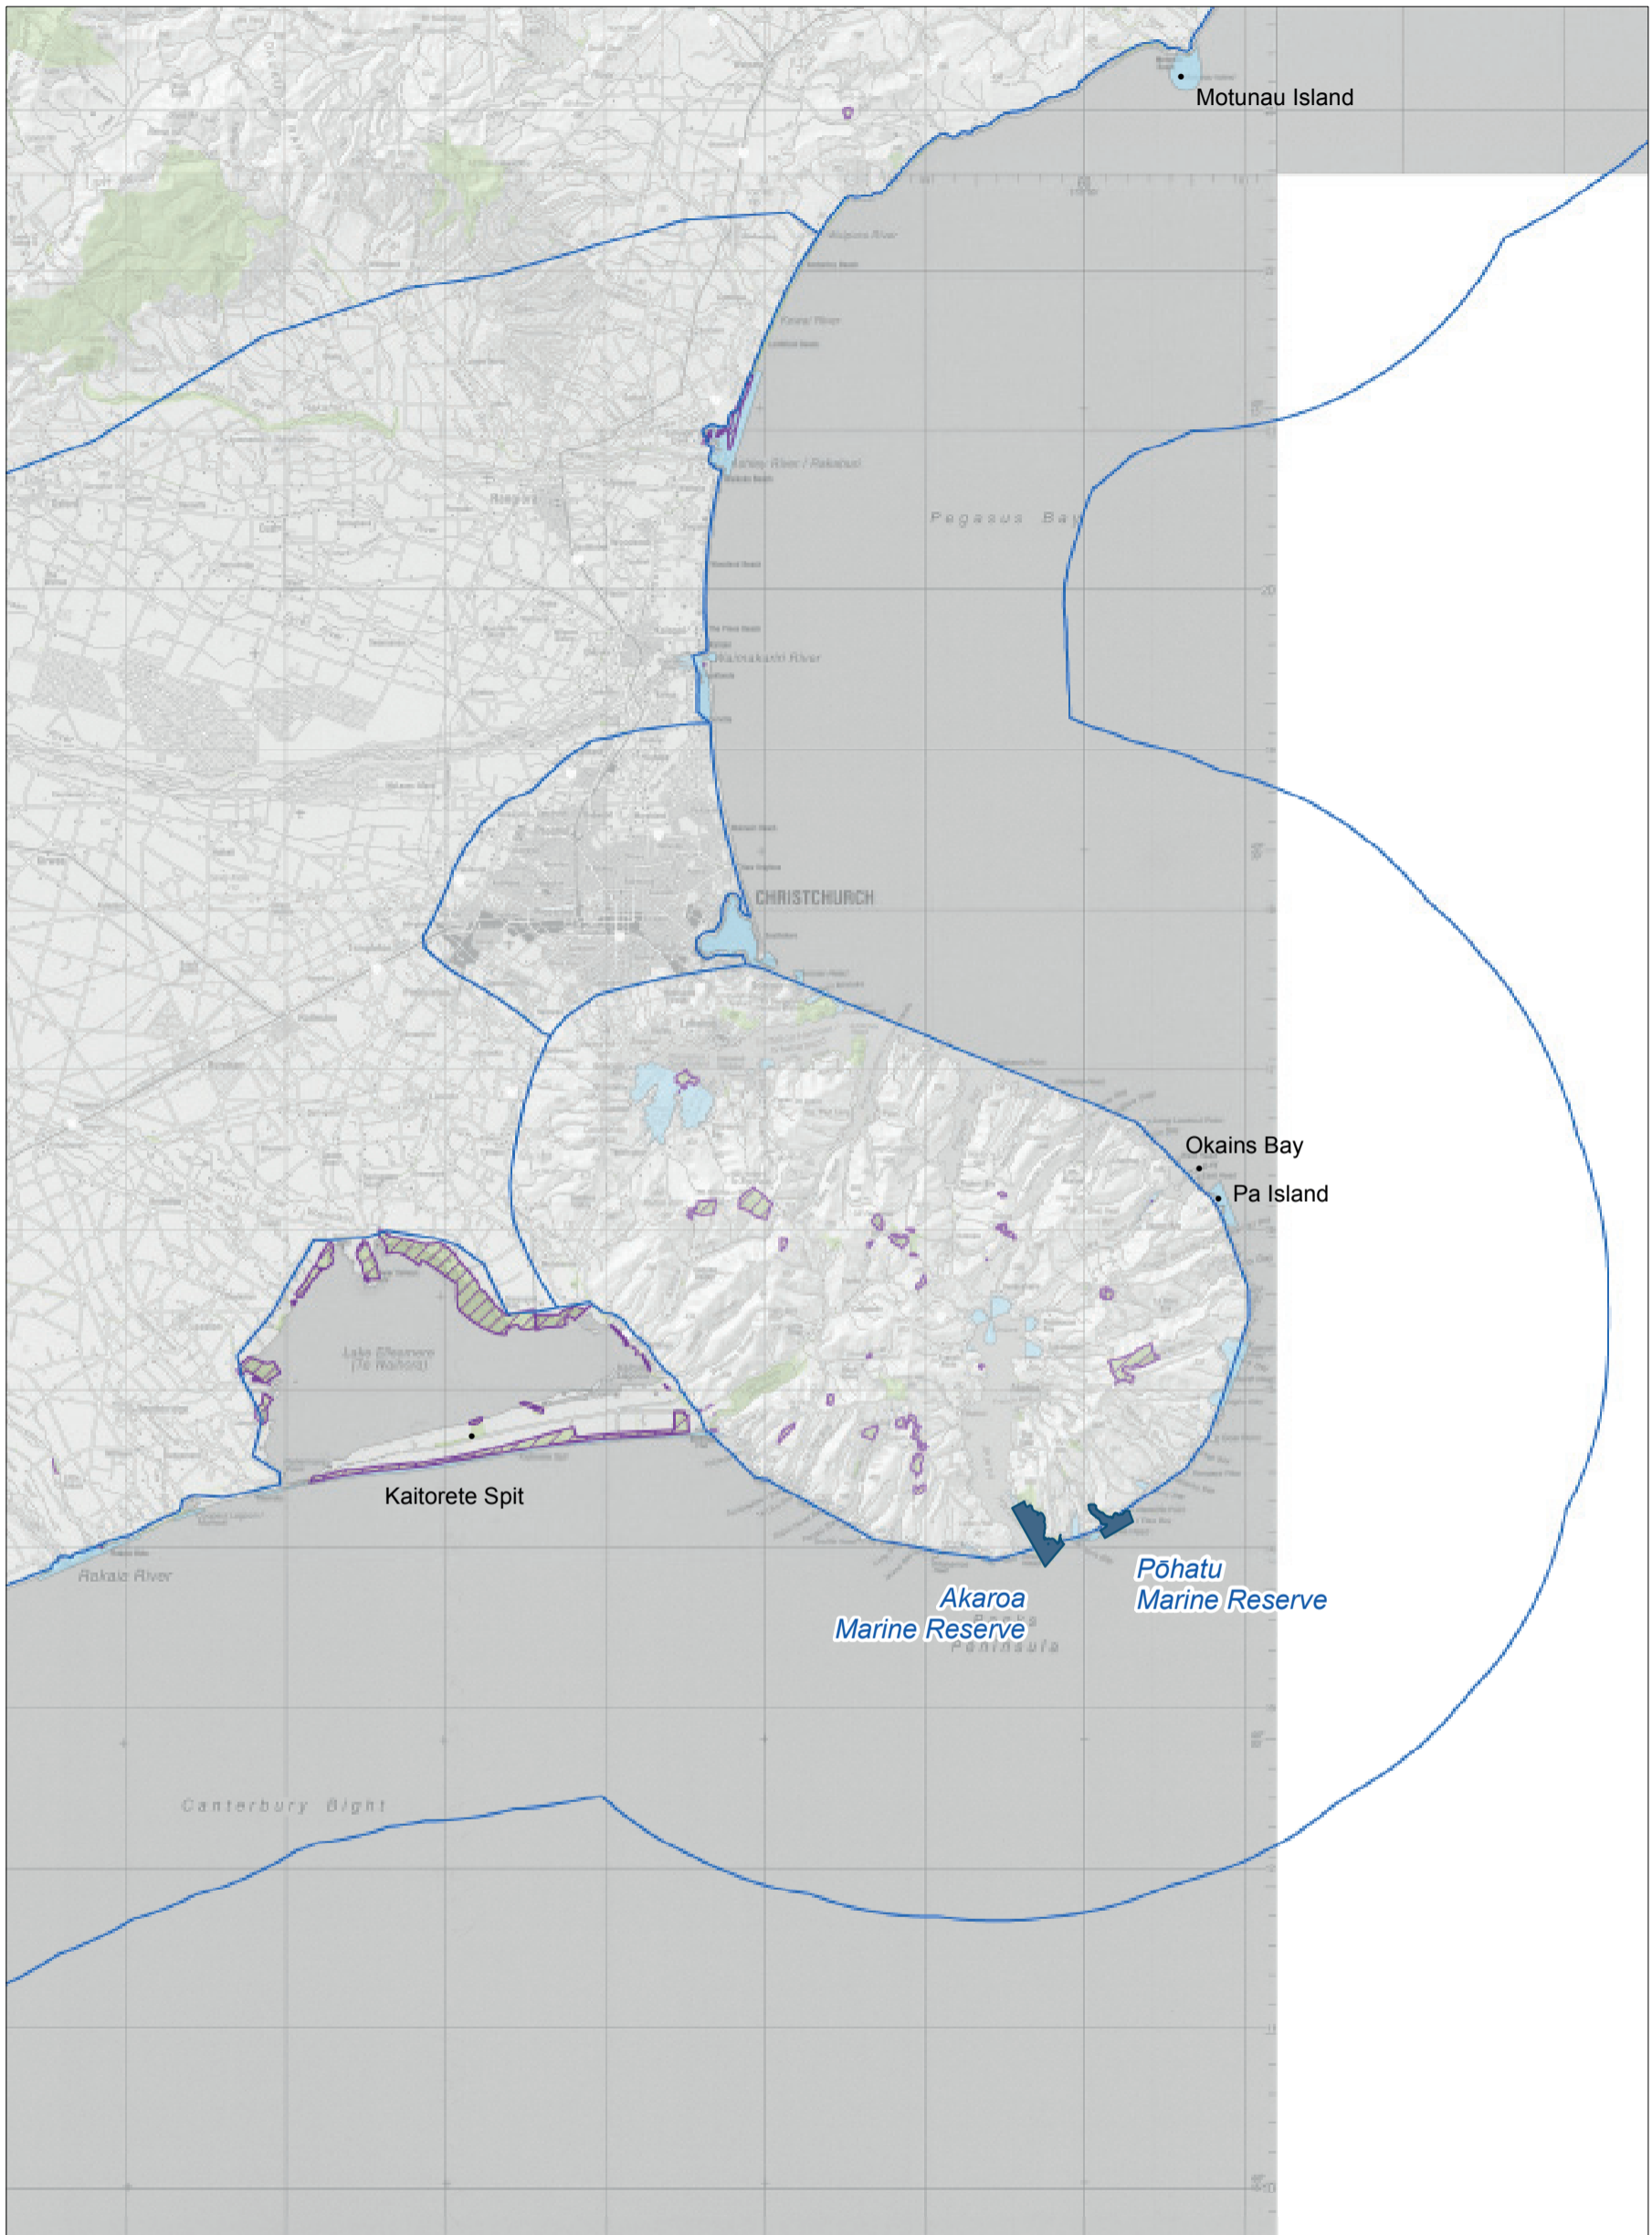

Map 5.9.2 Coastal Land and Marine/Ki Tai Place—detail (Central)

Conservation Management Strategy
Canterbury (Waitaha)