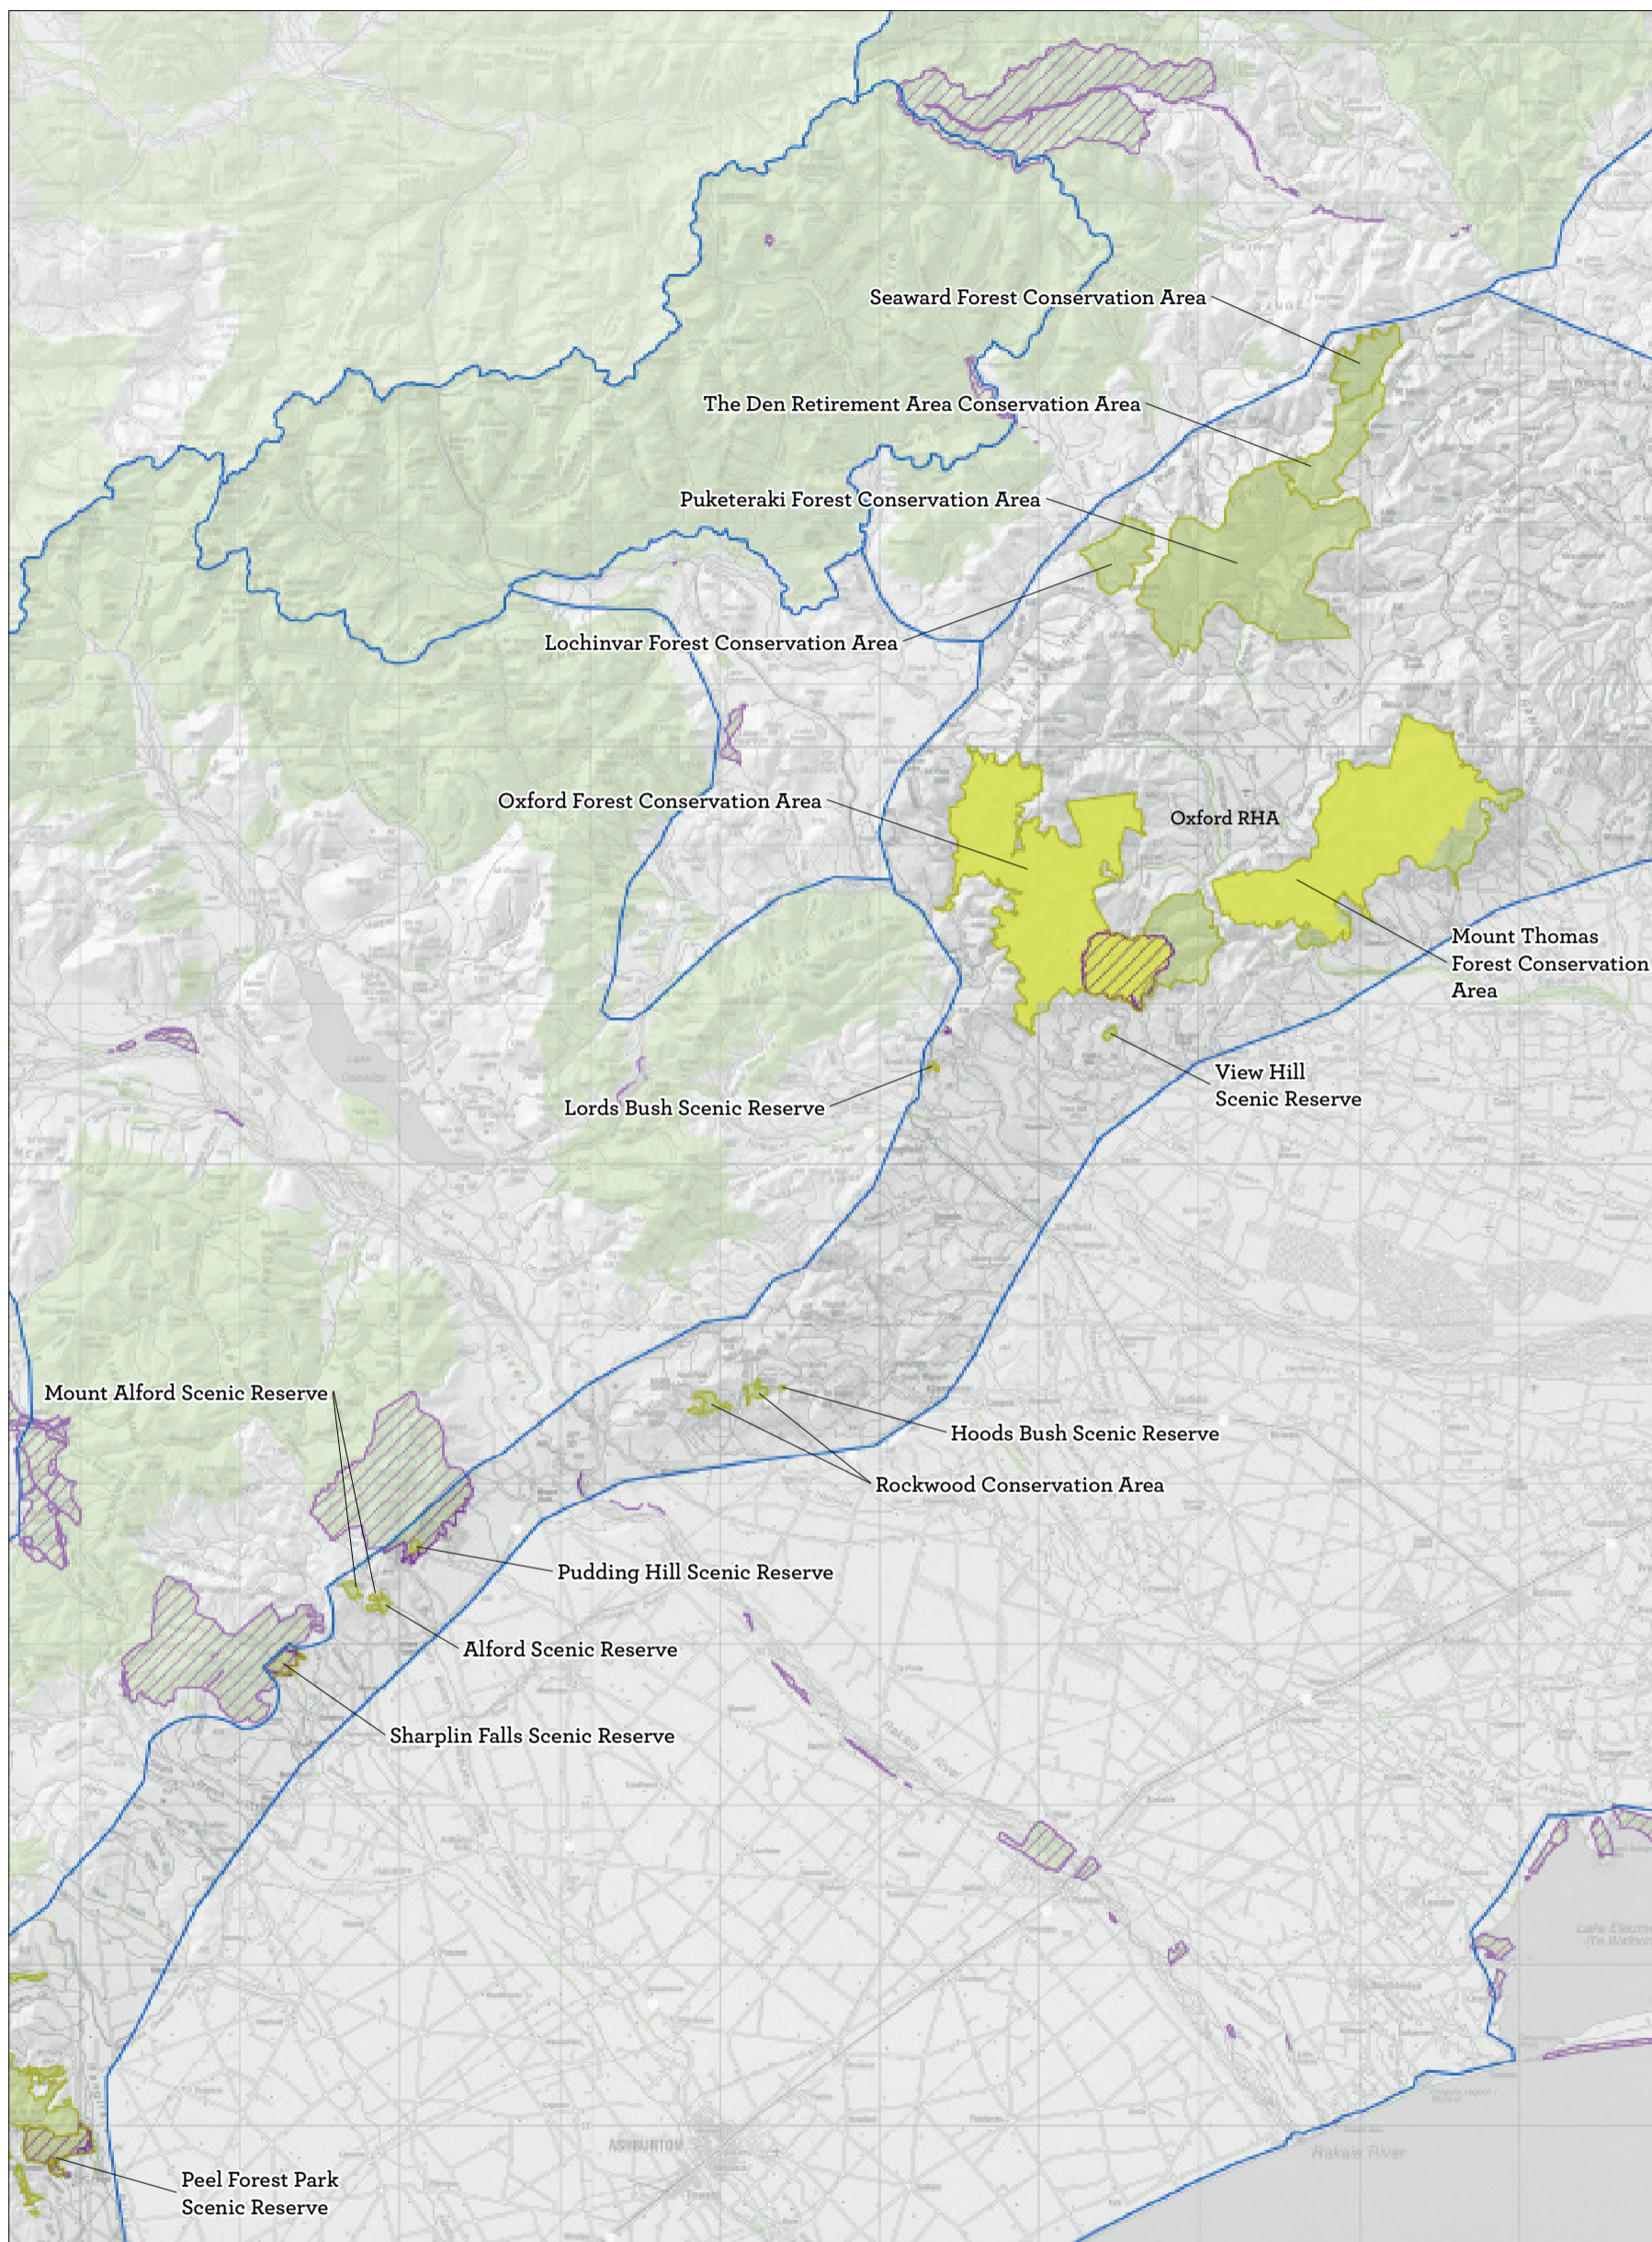

Conservation Management Strategy
Canterbury (Waitaha)

Map 5.4.1 High-Country Basins Place—detail (North)

Conservation Management Strategy
Canterbury (Waitaha)

Map 5.4.2 High-Country Basins Place—detail (South)

Conservation Management Strategy
 Canterbury (Waitaha)

Map 5.5 Foothills Place
 Conservation Management Strategy
 Canterbury (Waitaha)

Map 5.5.1 Foothills Place—detail (North)

Conservation Management Strategy
Canterbury (Waitaha)

Map 5.5.2 Foothills Place—detail (Central)

Conservation Management Strategy
Canterbury (Waitaha)

Map 5.5.3 Foothills Place—detail (South)

Conservation Management Strategy
Canterbury (Waihata)

Map 5.6 Braided Rivers/Ki Uta Ki Tai Place

Conservation Management Strategy
Canterbury (Waitaha)

0 5 10 20 30 40
Km

Map 5.6.1 Braided Rivers/Ki Uta Ki Tai Place—detail (North)

Conservation Management Strategy
Canterbury (Waitaha)

Map 5.6.2 Braided Rivers/Ki Uta Ki Tai Place—detail (Central)