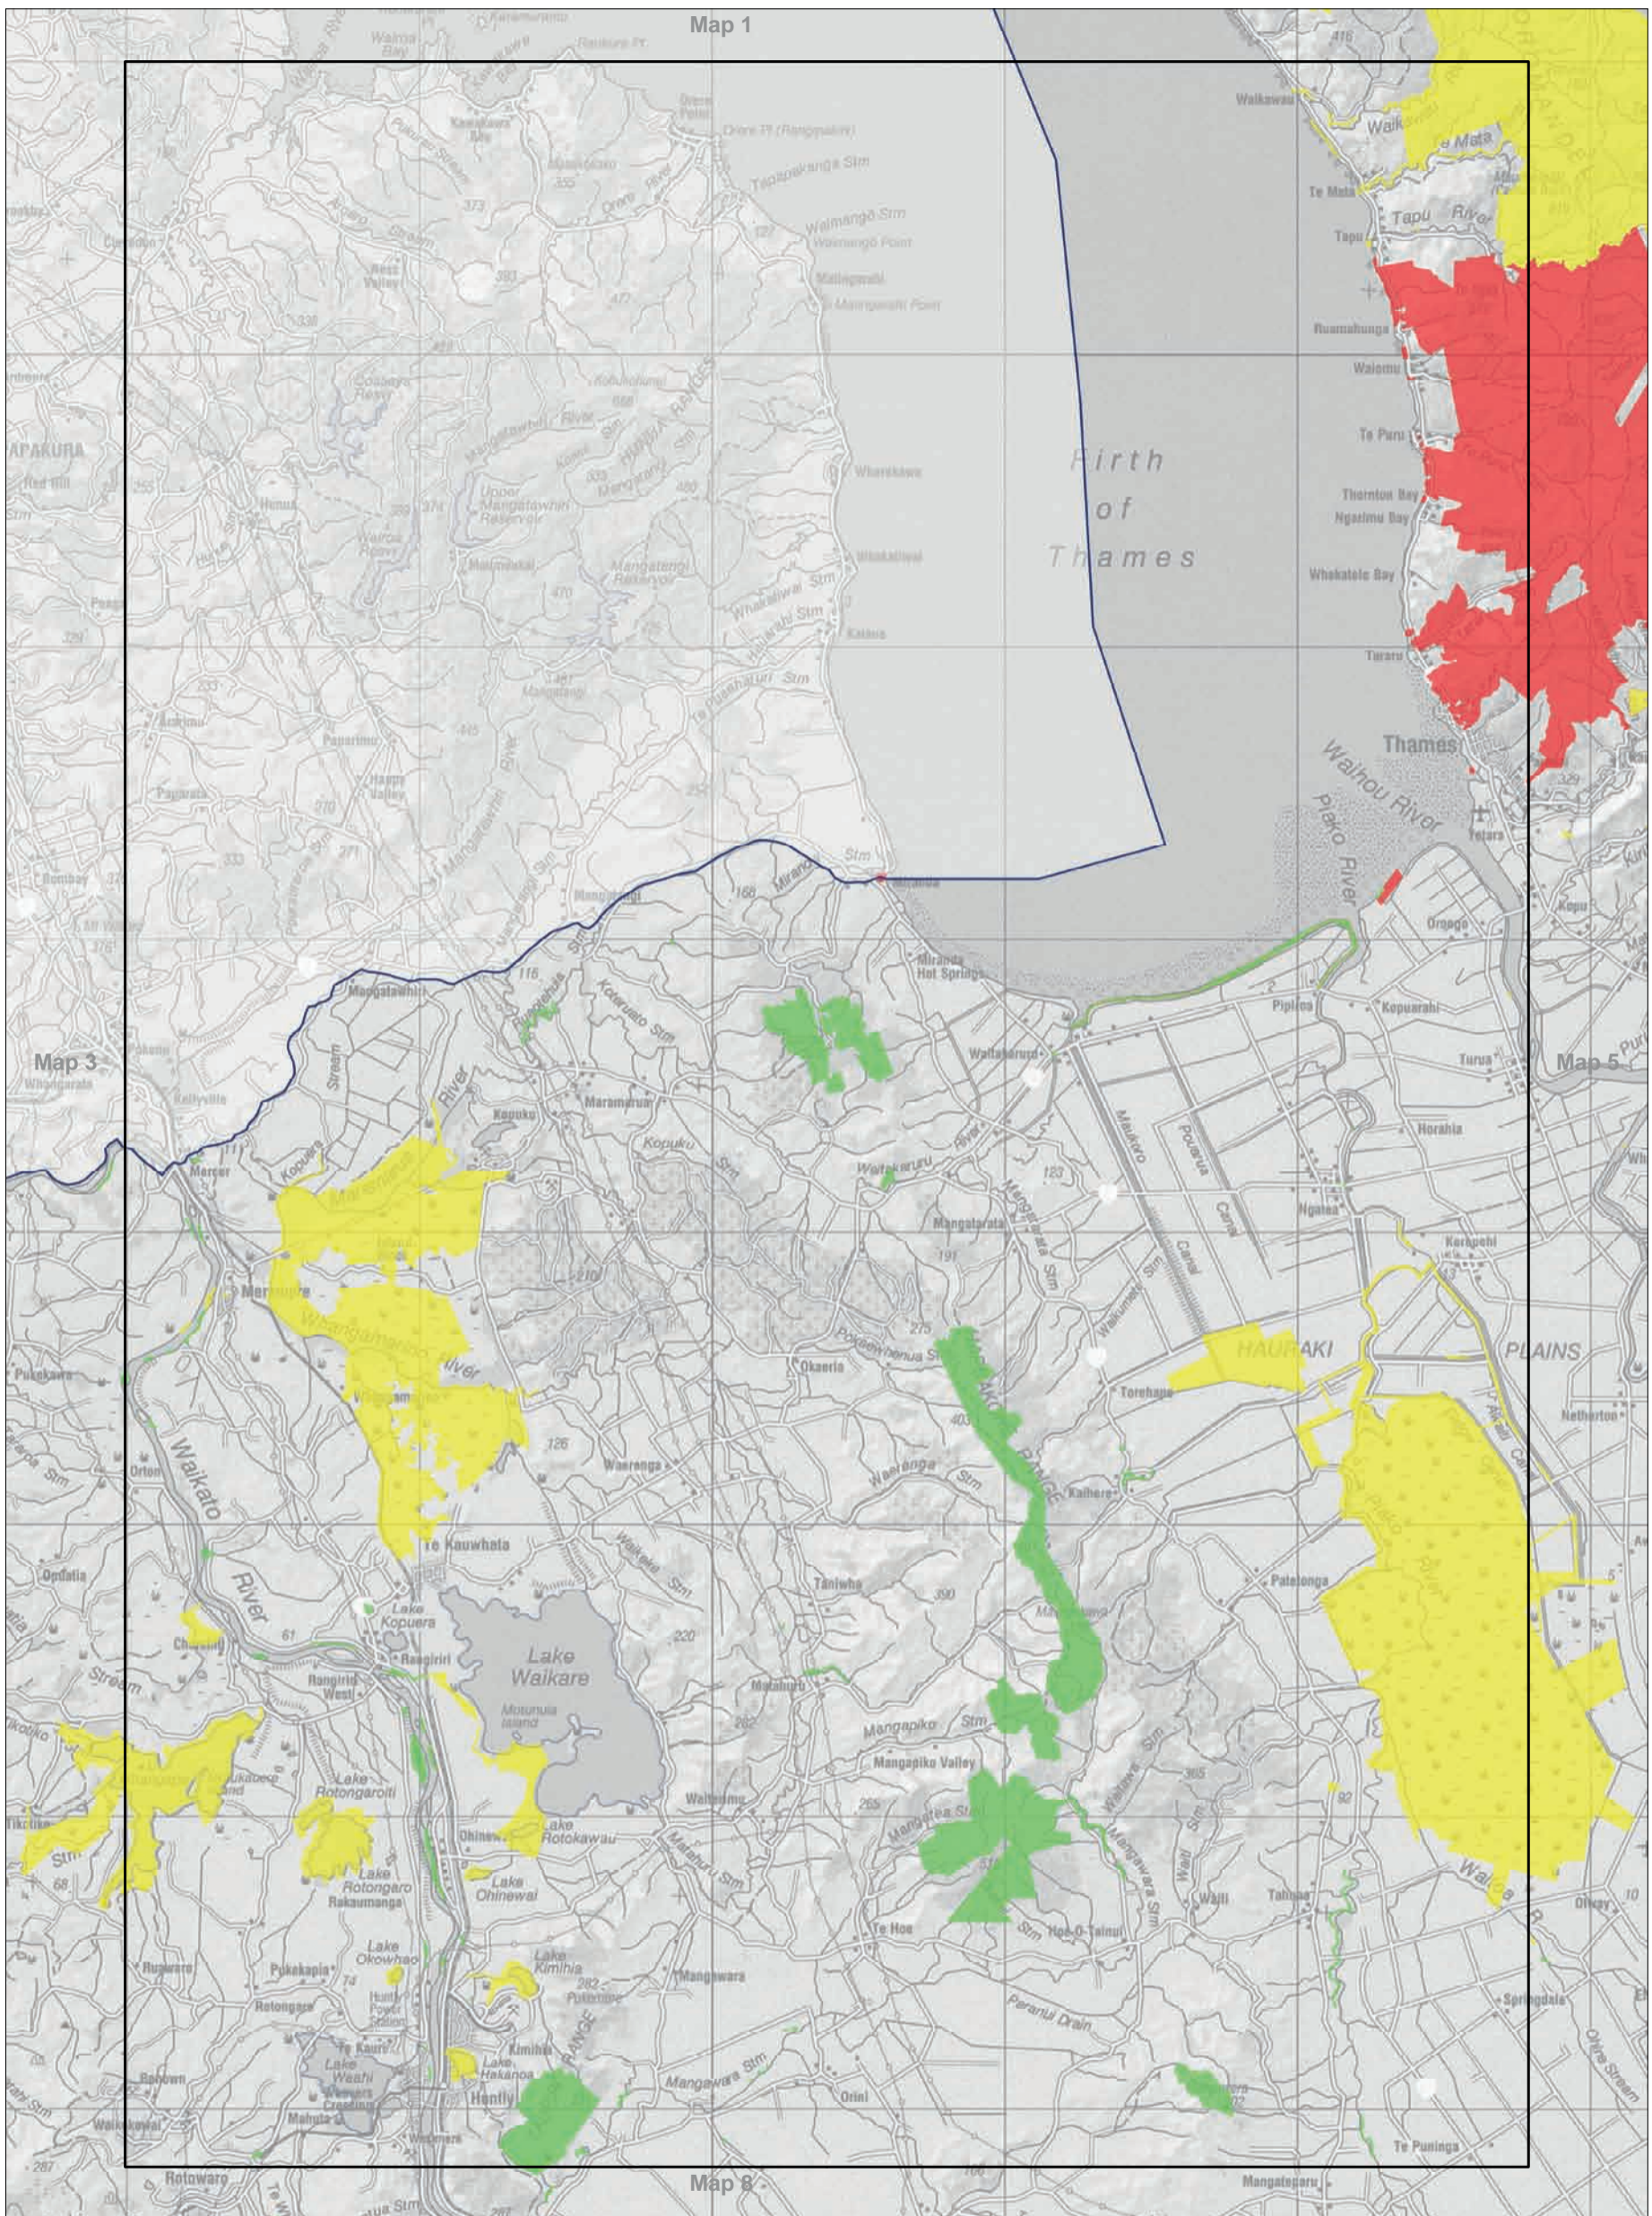

Map 12.1 Aircraft access zones—detail  
 Conservation Management Strategy  
 Waikato

Conservation unit data is current as of 01/09/2014

Map 12.3 Aircraft access zones—detail

Conservation Management Strategy

Waikato

Conservation unit data is current as of 01/09/2014

Map 12.4 Aircraft access zones—detail  
 Conservation Management Strategy  
 Waikato

Conservation unit data is current as of 01/09/2014

Map 12.5 Aircraft access zones—detail

Conservation Management Strategy  
Waikato

Conservation unit data is current as of 01/09/2014

Map 12.6 Aircraft access zones—detail

Conservation Management Strategy  
 Waikato

*Conservation unit data is current as of 01/09/2014*

Map 12.7 Aircraft access zones—detail

Conservation Management Strategy  
Waikato

Conservation unit data is current as of 01/09/2014

Map 12.8 Aircraft access zones—detail

Conservation Management Strategy

Waikato