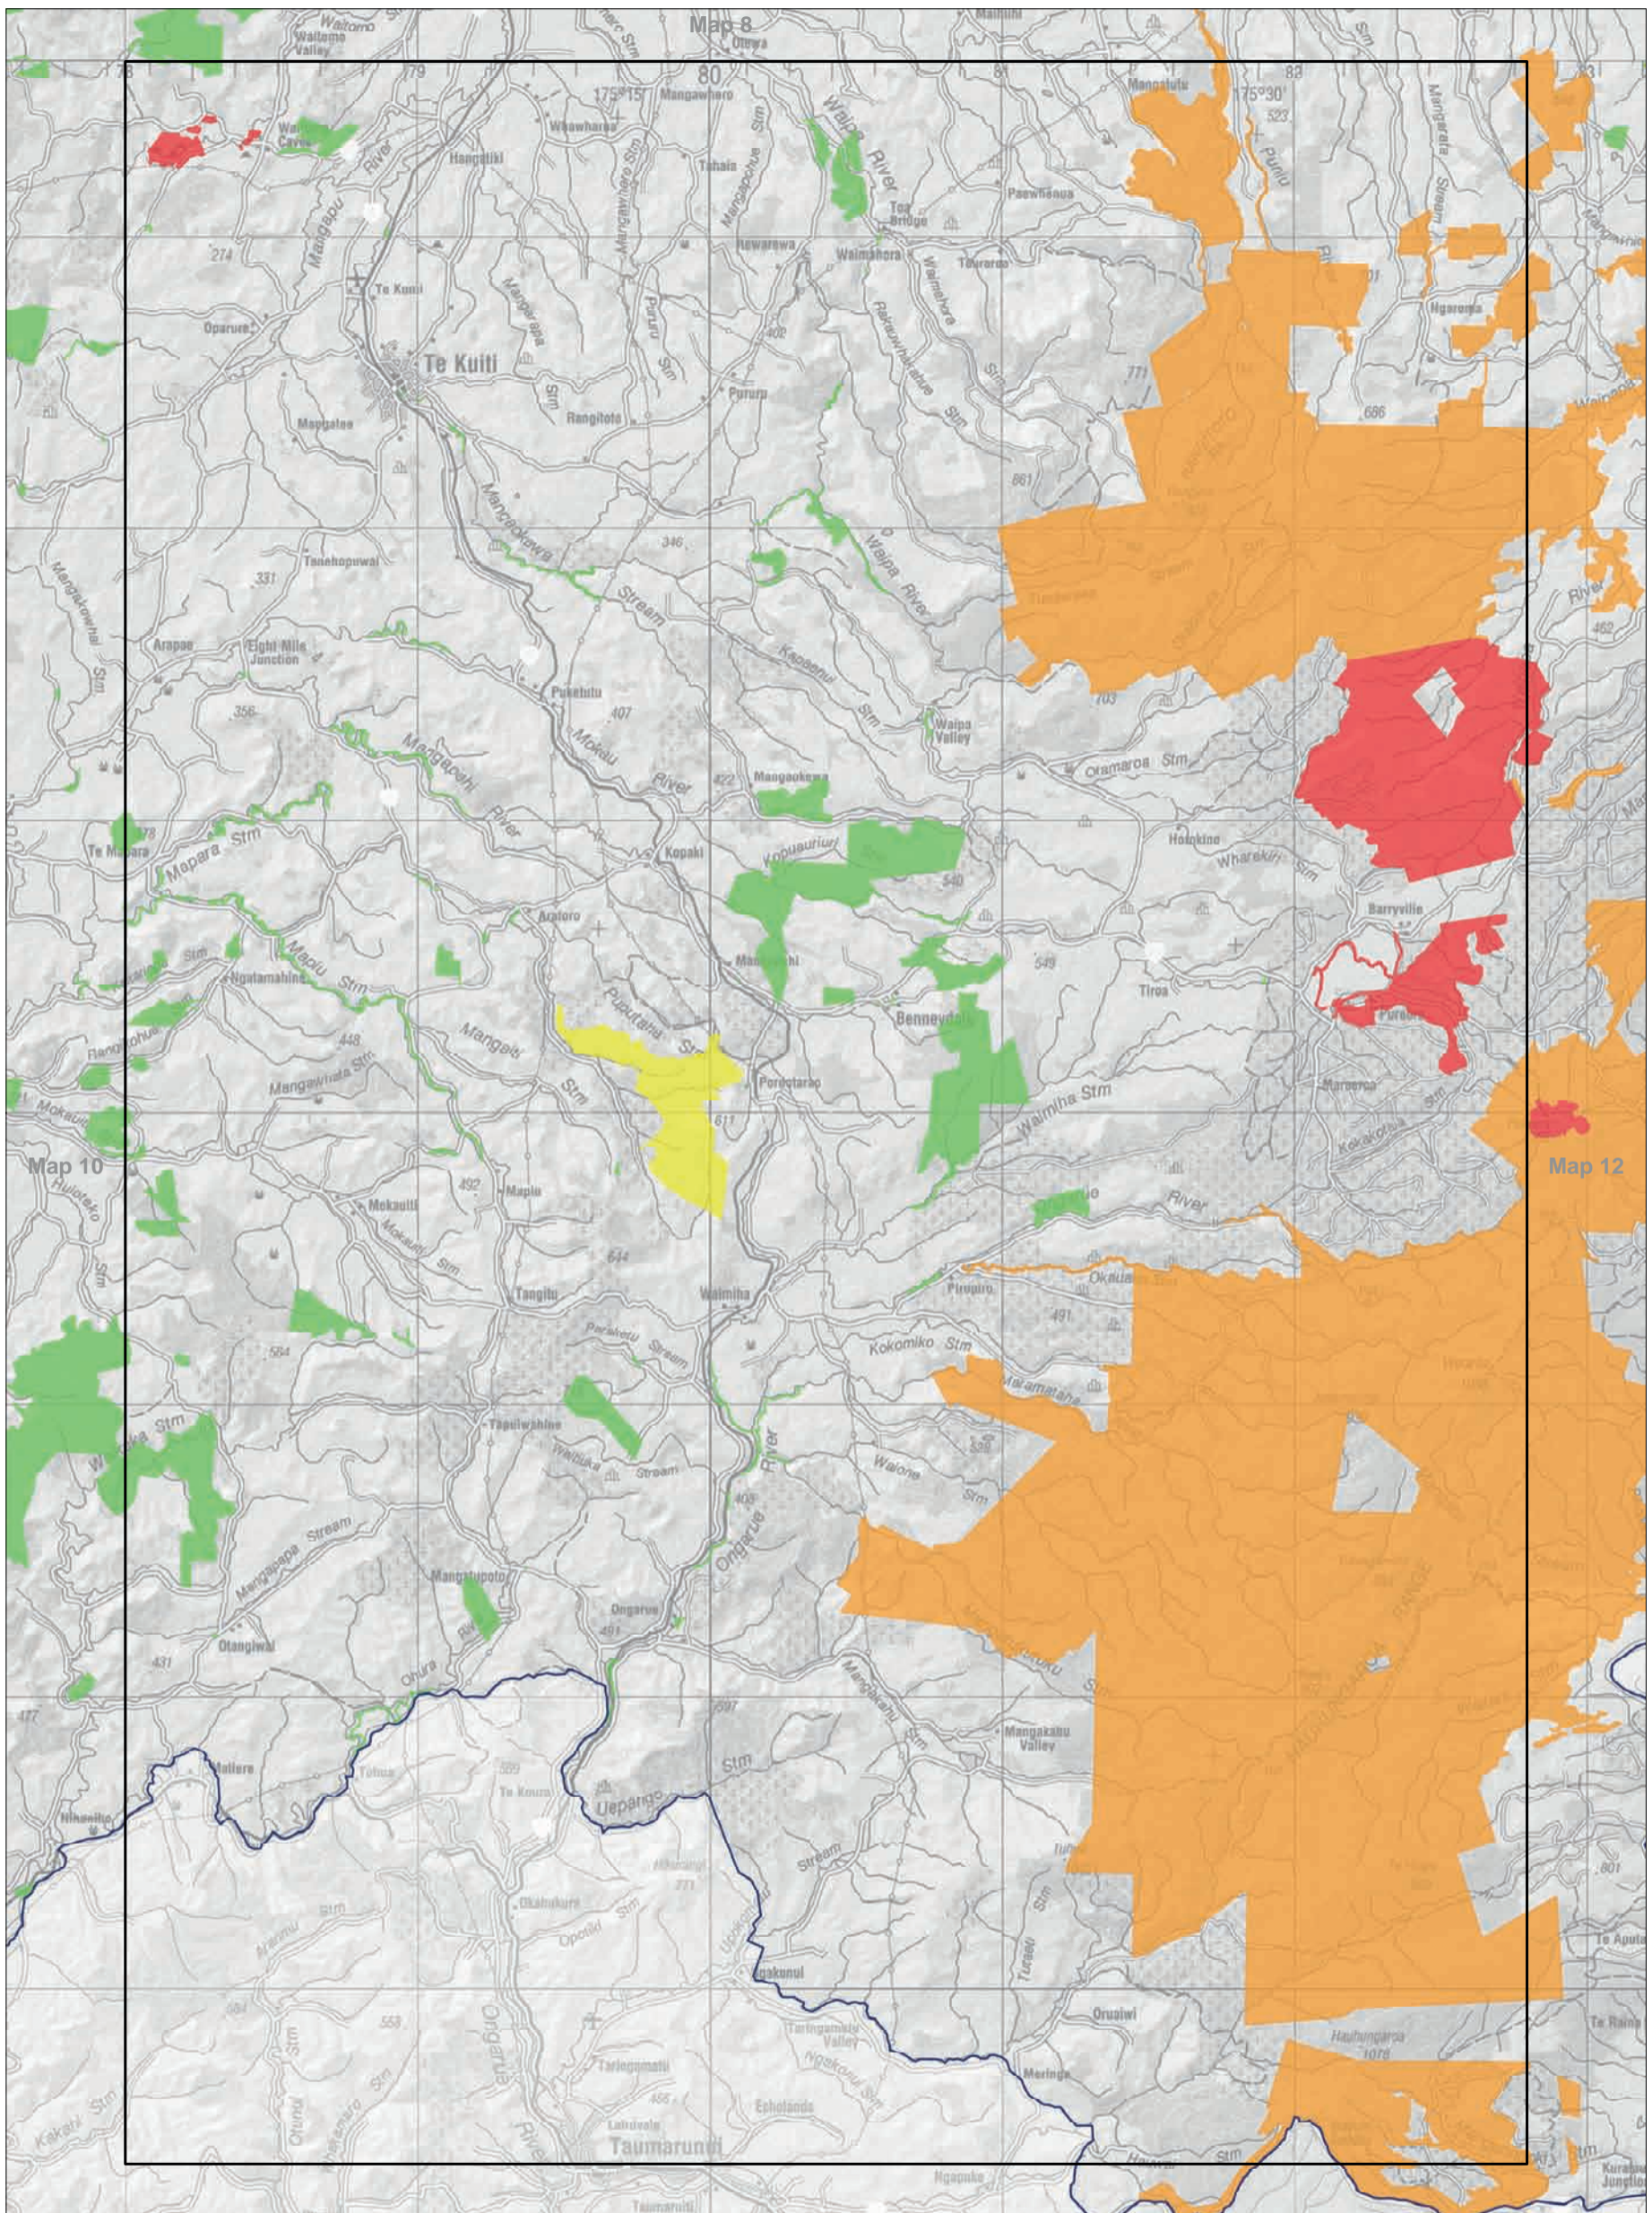

Map 12.1 Aircraft access zones—detail  
 Conservation Management Strategy  
 Waikato

Conservation unit data is current as of 01/09/2014

Map 12.3 Aircraft access zones—detail

Conservation Management Strategy

Map 12.7 Aircraft access zones—detail

Conservation Management Strategy  
Waikato

Conservation unit data is current as of 01/09/2014

Map 12.8 Aircraft access zones—detail

Conservation Management Strategy

Waikato

Conservation unit data is current as of 01/09/2014

Map 12.9 Aircraft access zones—detail  
 Conservation Management Strategy  
 Waikato

Conservation unit data is current as of 01/09/2014

Map 12.10 Aircraft access zones—detail  
 Conservation Management Strategy  
 Waikato

Conservation unit data is current as of 01/09/2014

Map 12.11 Aircraft access zones—detail

Conservation Management Strategy  
Waikato

Conservation unit data is current as of 01/09/2014

Map 12.12 Aircraft access zones—detail  
 Conservation Management Strategy  
 Waikato