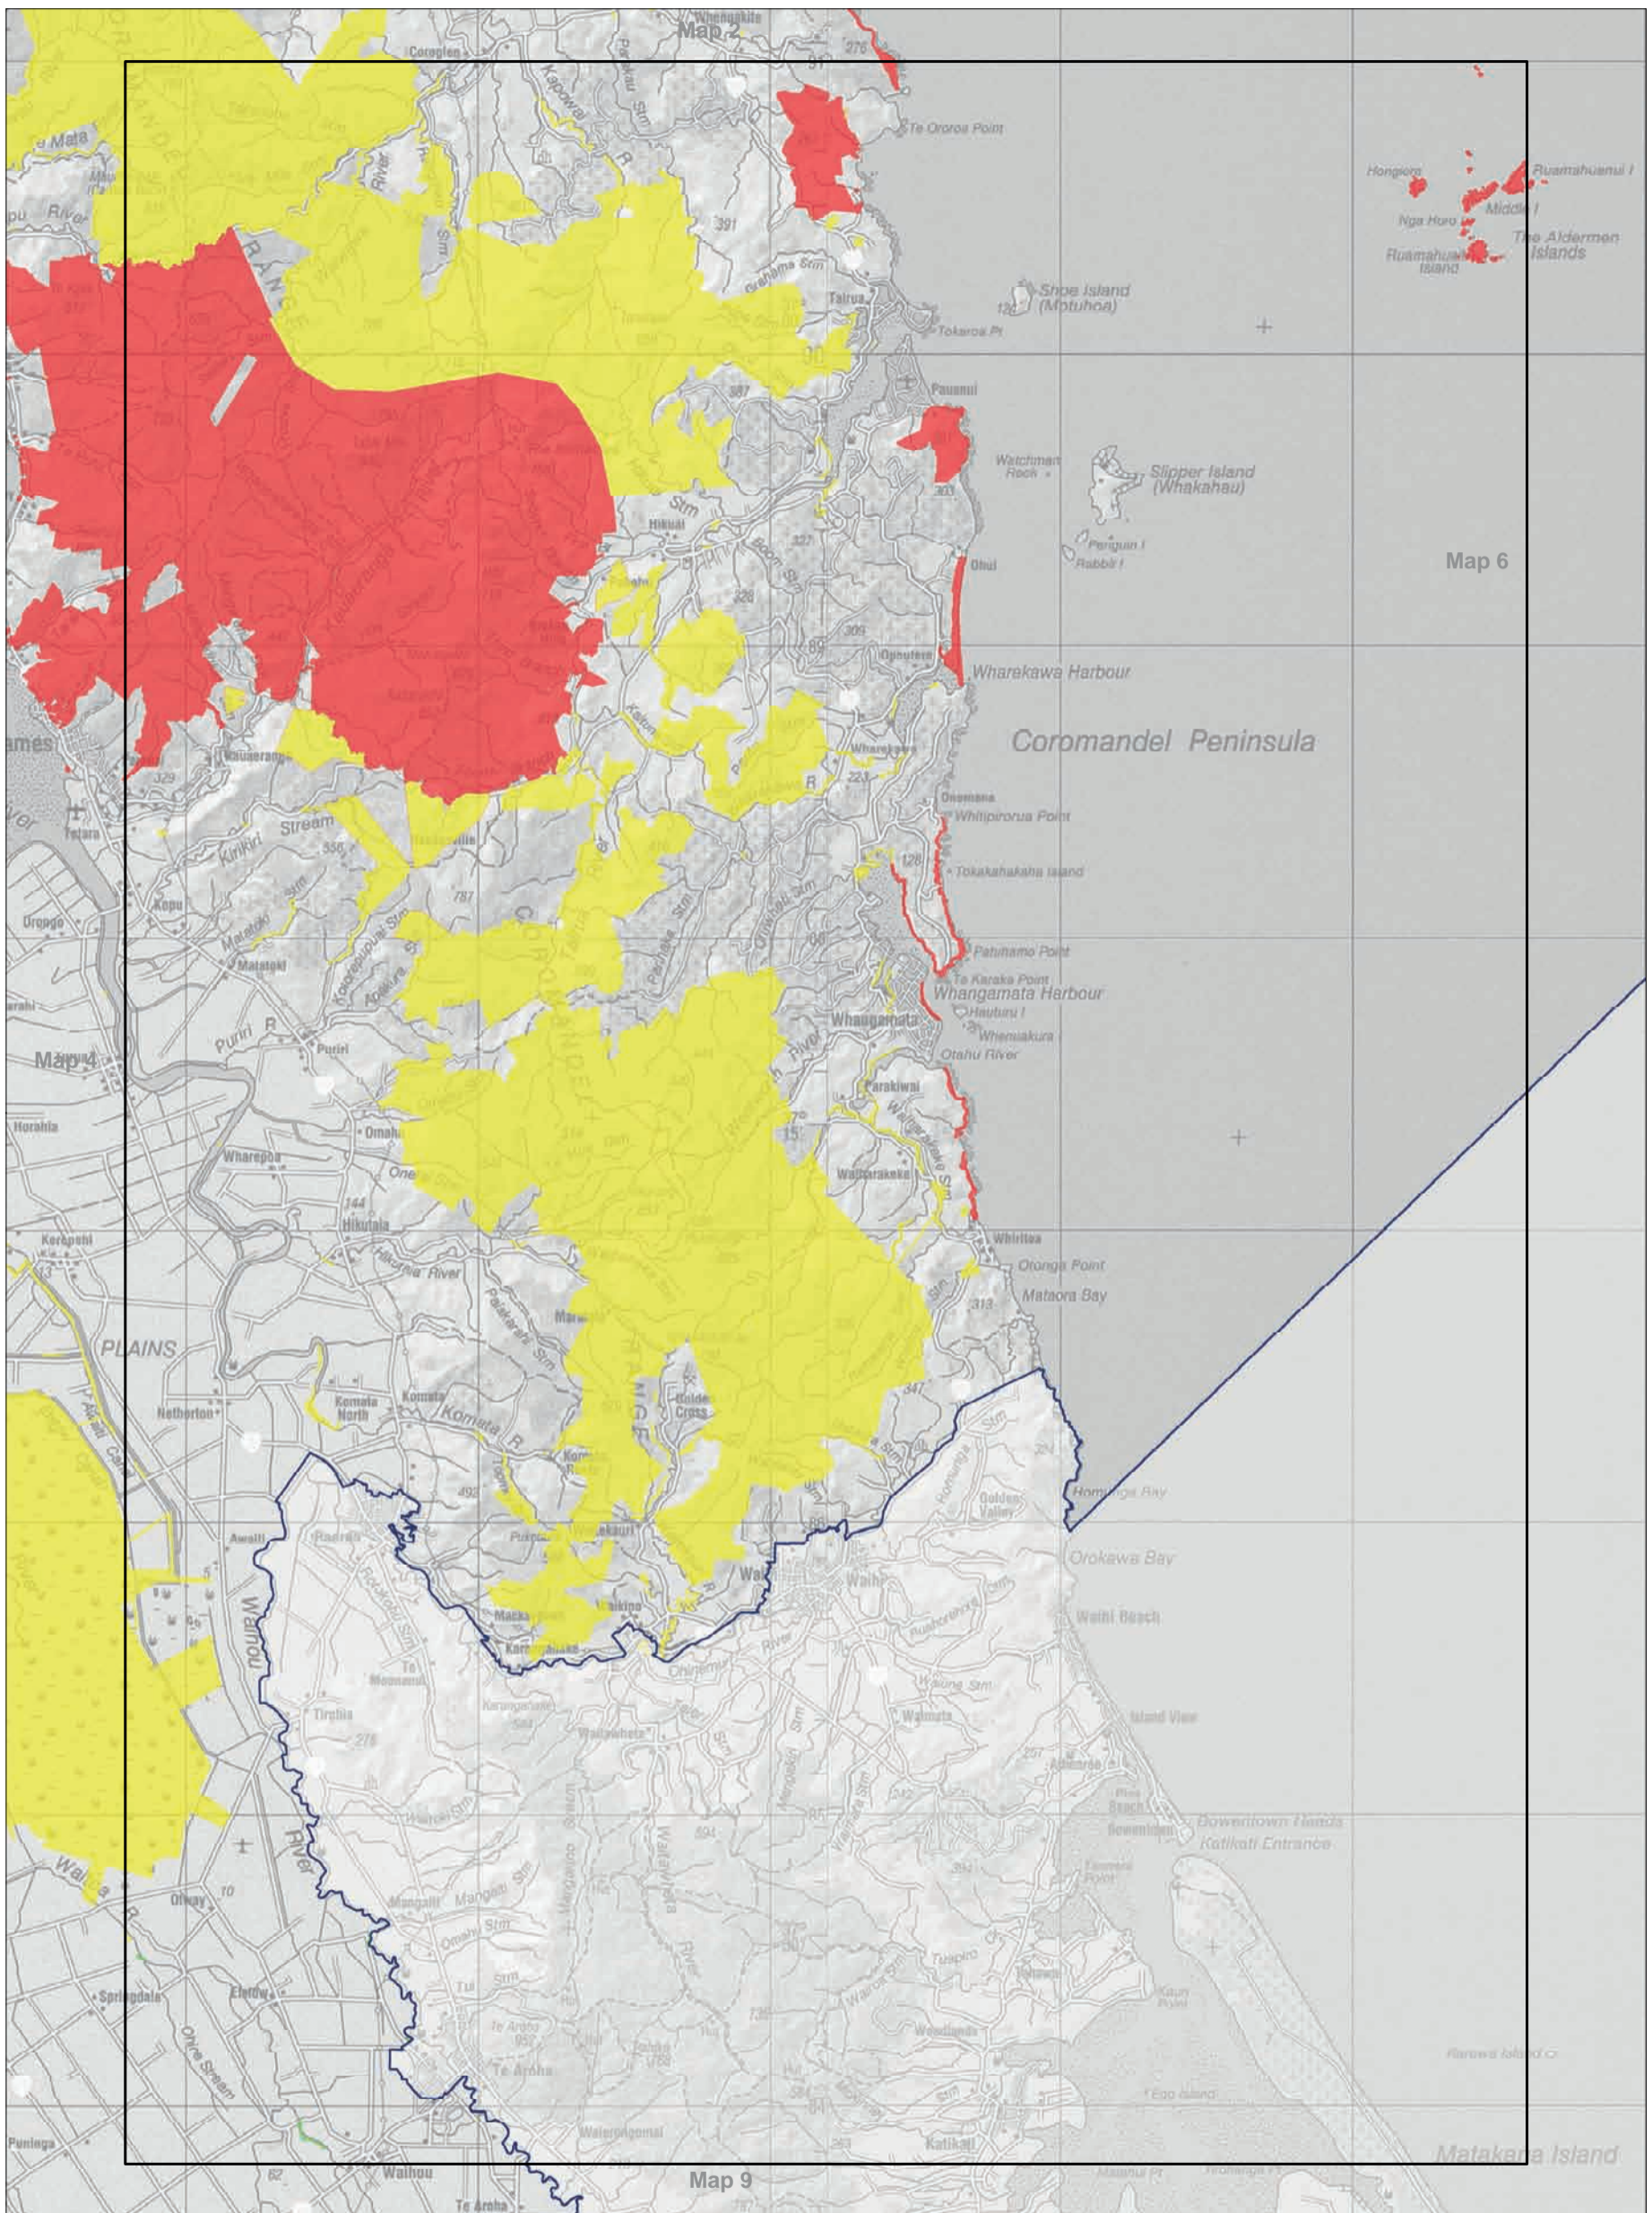

Map 12.1 Aircraft access zones—detail  
 Conservation Management Strategy  
 Waikato

Conservation unit data is current as of 01/09/2014

Map 12.3 Aircraft access zones—detail

Conservation Management Strategy

Waikato

Conservation unit data is current as of 01/09/2014

Map 12.4 Aircraft access zones—detail  
 Conservation Management Strategy  
 Waikato

Conservation unit data is current as of 01/09/2014

Map 12.5 Aircraft access zones—detail

Conservation Management Strategy  
Waikato

Conservation unit data is current as of 01/09/2014

Map 12.6 Aircraft access zones—detail

Conservation Management Strategy  
 Waikato

*Conservation unit data is current as of 01/09/2014*

Map 12.7 Aircraft access zones—detail

Conservation Management Strategy  
Waikato

Conservation unit data is current as of 01/09/2014

Map 12.8 Aircraft access zones—detail

Conservation Management Strategy

Waikato