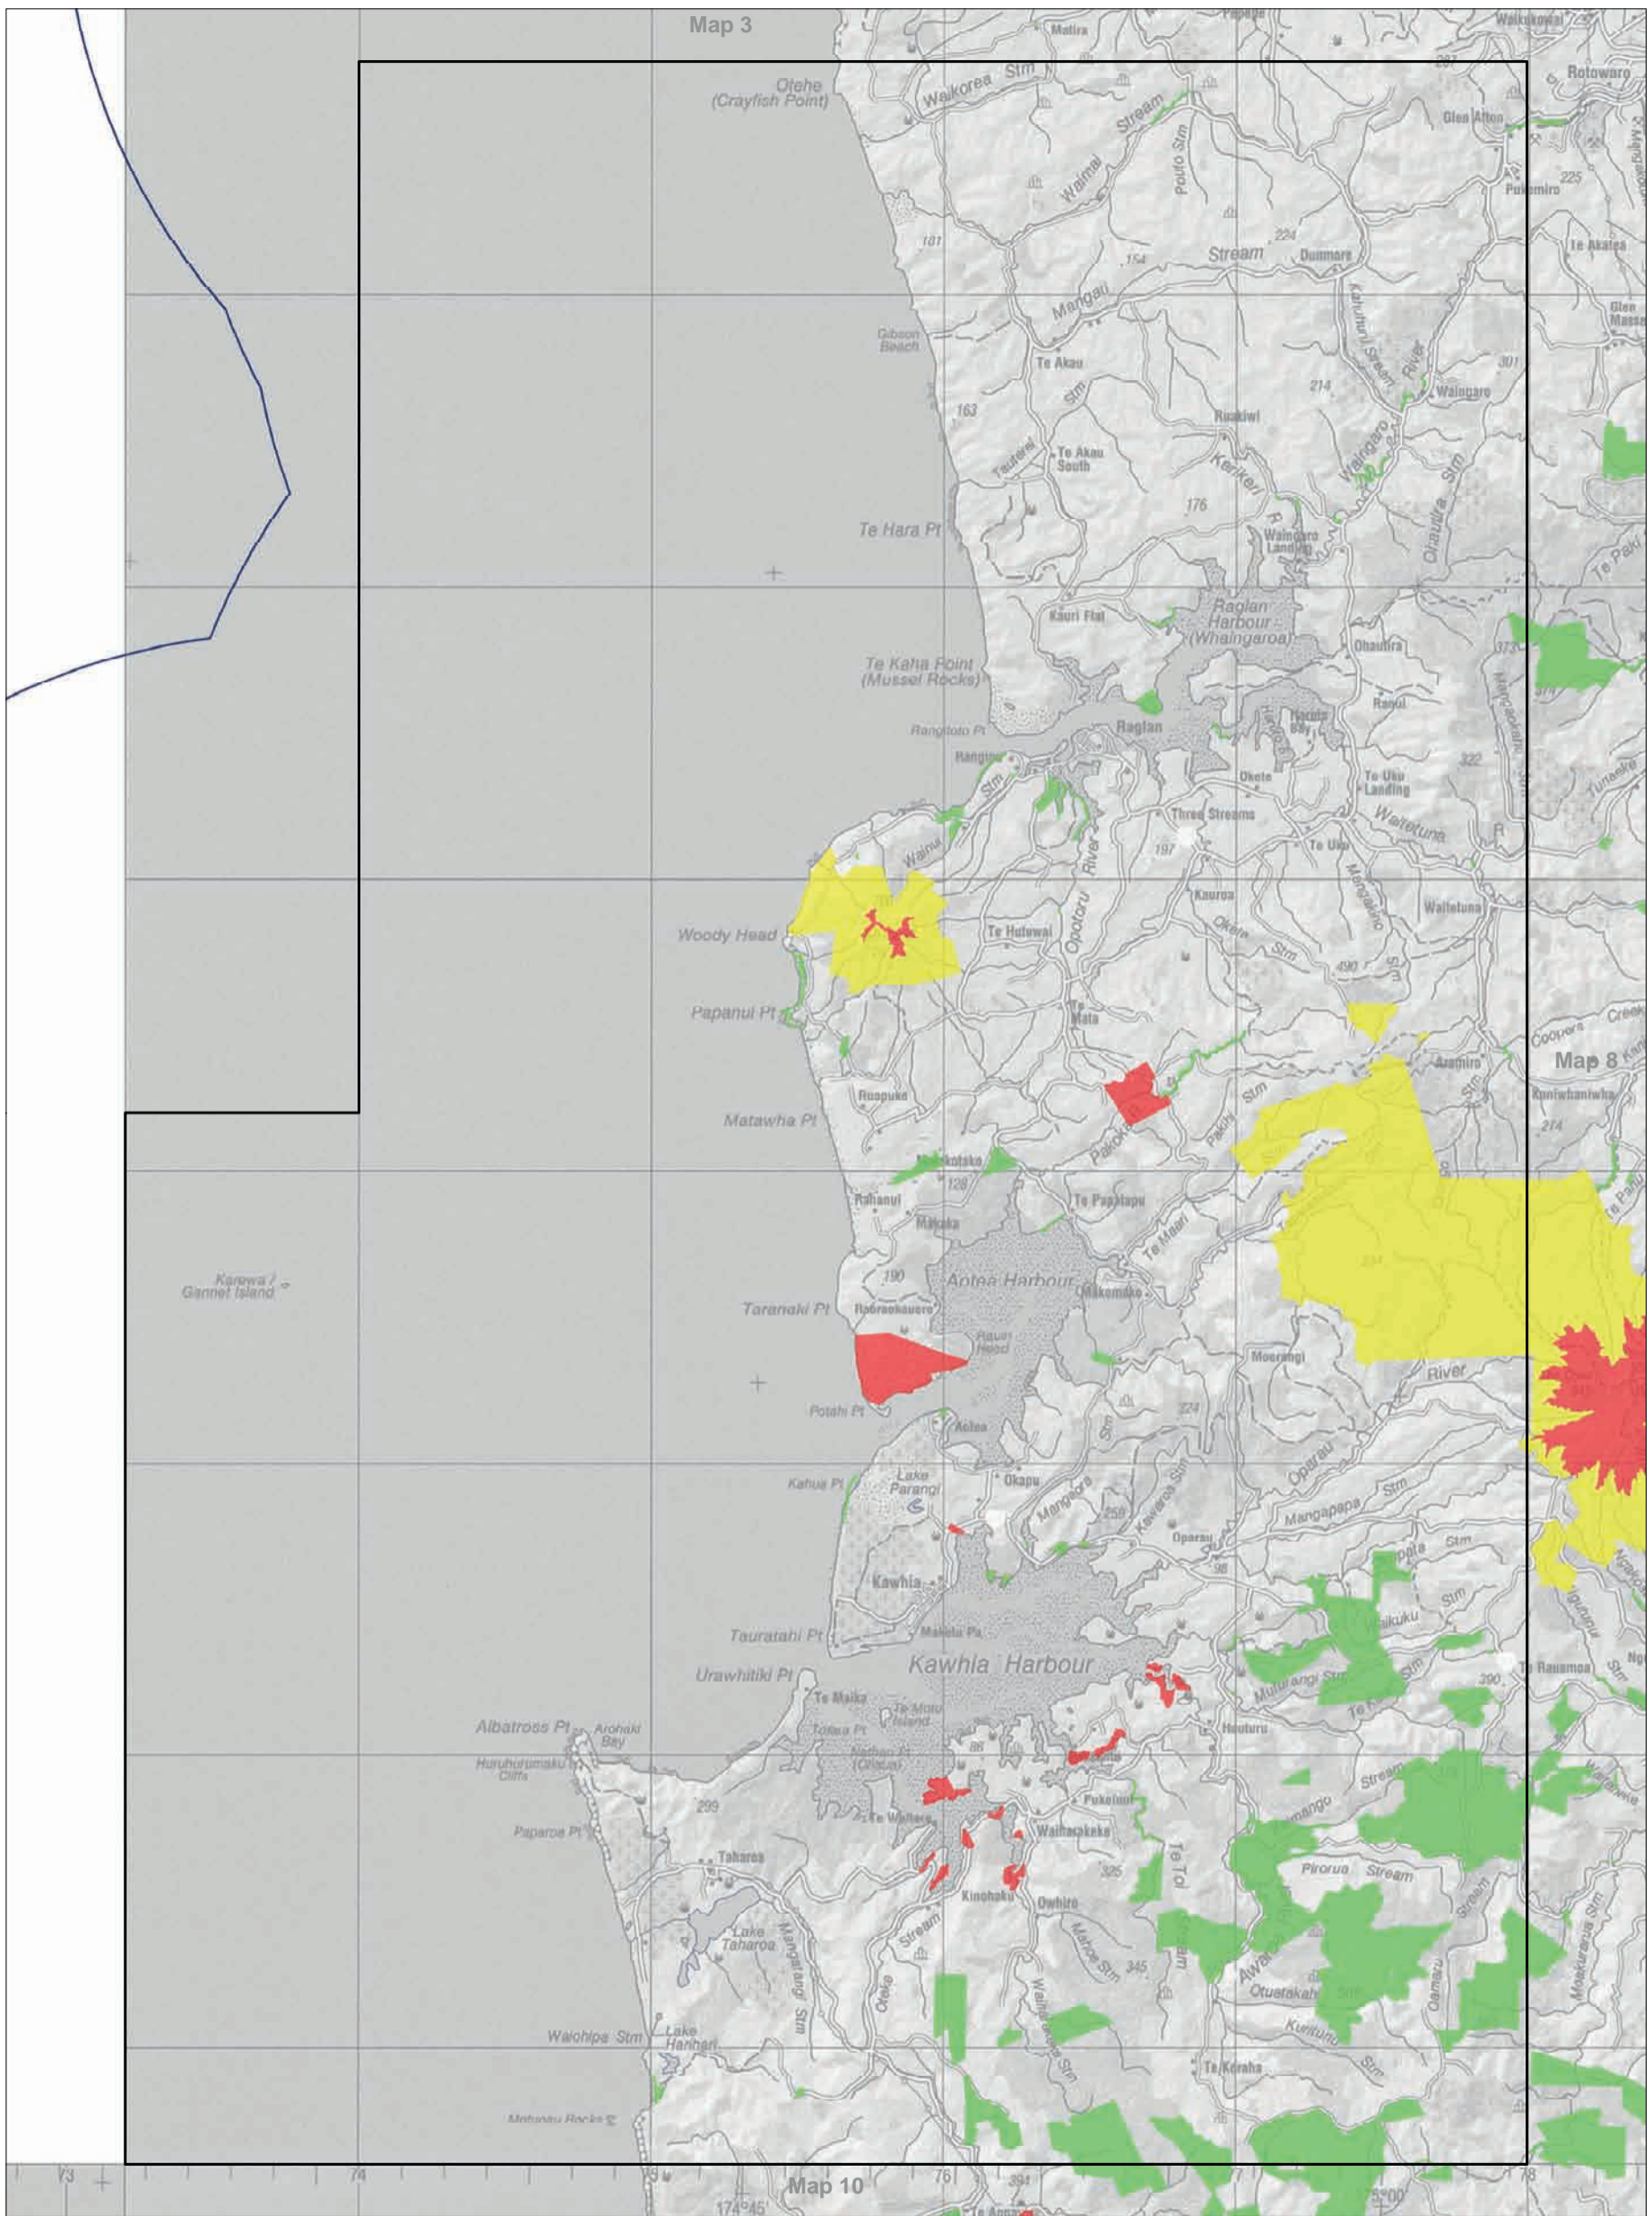

Map 12.1 Aircraft access zones—detail  
 Conservation Management Strategy  
 Waikato

Conservation unit data is current as of 01/09/2014

Map 12.3 Aircraft access zones—detail

Conservation Management Strategy

Waikato

Conservation unit data is current as of 01/09/2014

Map 12.4 Aircraft access zones—detail  
 Conservation Management Strategy  
 Waikato

Conservation unit data is current as of 01/09/2014

Map 12.5 Aircraft access zones—detail

Conservation Management Strategy  
Waikato

Conservation unit data is current as of 01/09/2014

Map 12.6 Aircraft access zones—detail

Conservation Management Strategy  
 Waikato

*Conservation unit data is current as of 01/09/2014*

Map 12.7 Aircraft access zones—detail

Conservation Management Strategy  
Waikato

Conservation unit data is current as of 01/09/2014

Map 12.8 Aircraft access zones—detail

Conservation Management Strategy

Waikato