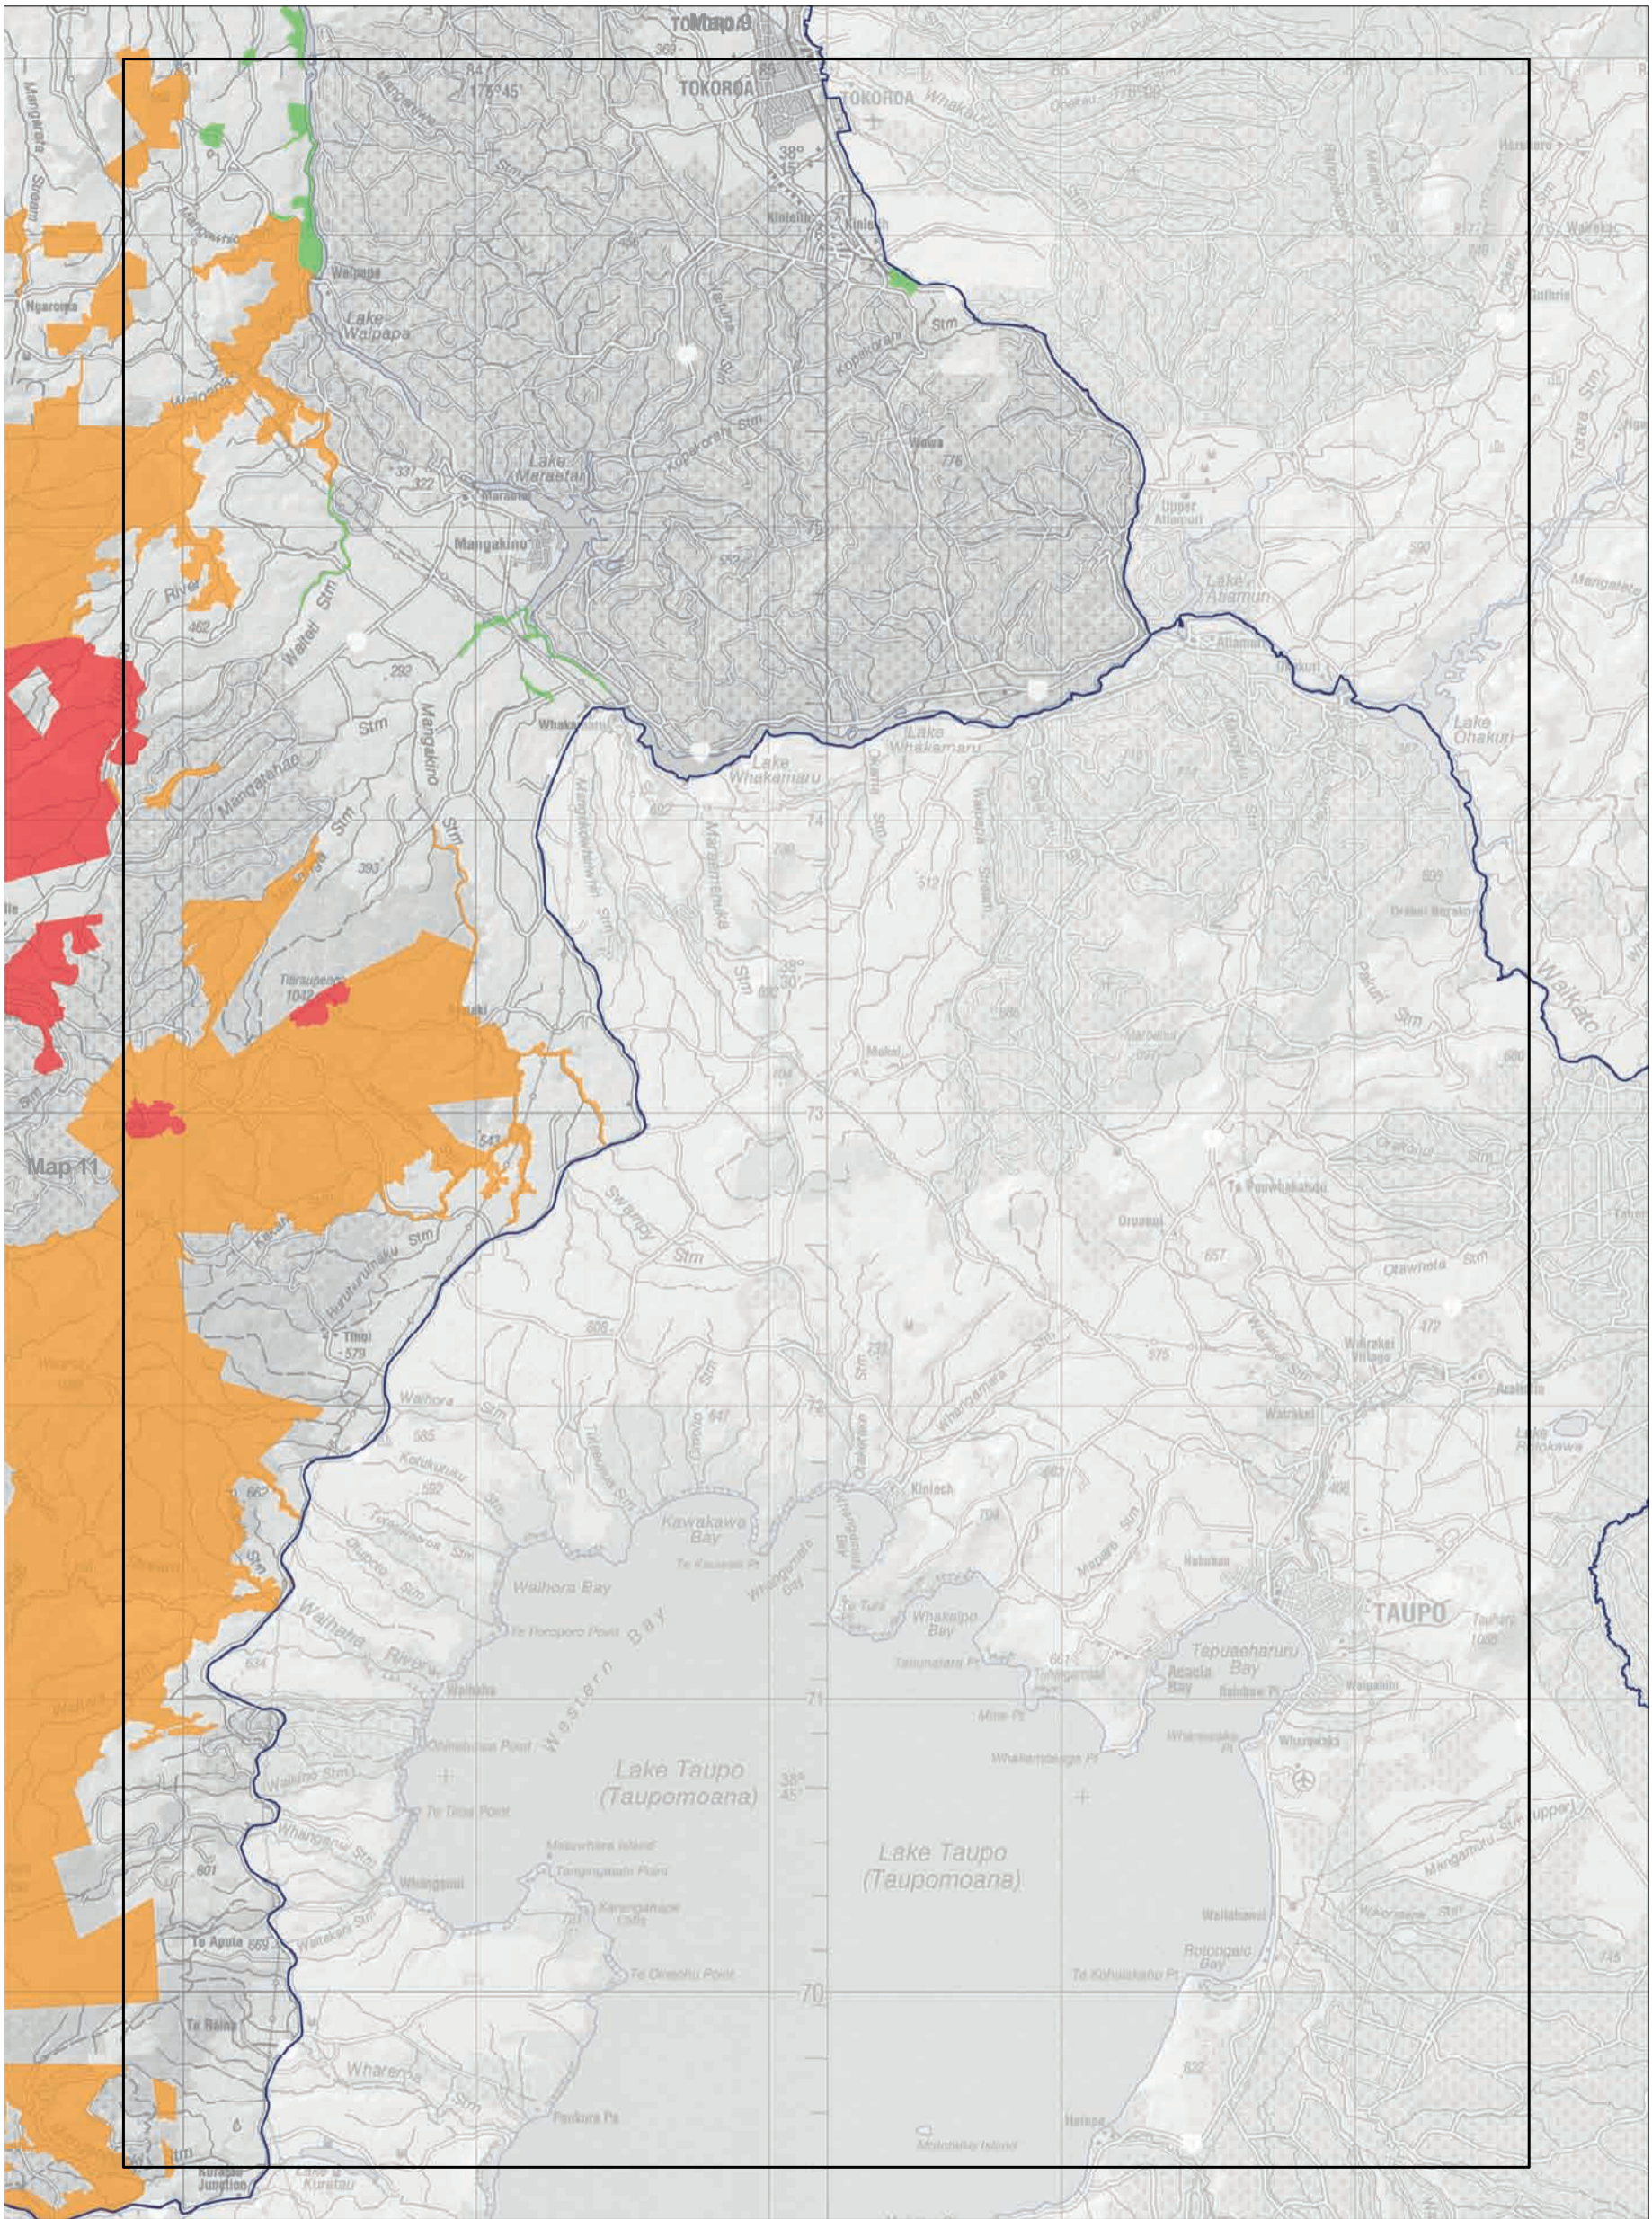

Conservation unit data is current as of 01/09/2014

Map 12.9 Aircraft access zones—detail  
 Conservation Management Strategy  
 Waikato

Conservation unit data is current as of 01/09/2014

Map 12.10 Aircraft access zones—detail  
 Conservation Management Strategy  
 Waikato

Conservation unit data is current as of 01/09/2014

Map 12.11 Aircraft access zones—detail

Conservation Management Strategy  
Waikato

Conservation unit data is current as of 01/09/2014

Map 12.12 Aircraft access zones—detail  
 Conservation Management Strategy  
 Waikato