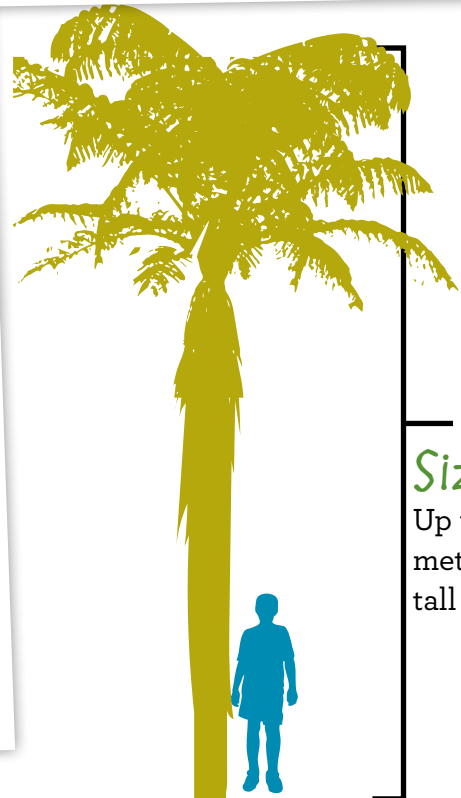

12. Silver fern/ponga

Cyathea Dealbata

A tree fern usually found in dry or open areas. Only this tree fern has the silver underside of the leaves.

Fronds

Lobed fronds. A silver colour appears underneath leaves when tree is 3-4 years old.

Mature silver fern.
Photo: Phil Bendle

Bark

Dark brown spiky trunk with big sticks (frond bases) coming out from trunk.

Spores

Spores are contained in brown round capsules under leaves.

Photo: Nir Ketraru

Juvenile silver fern.
Photo: Phil Bendle

Size

Up to 10 metres tall

Select 'current page' in the print dialogue box