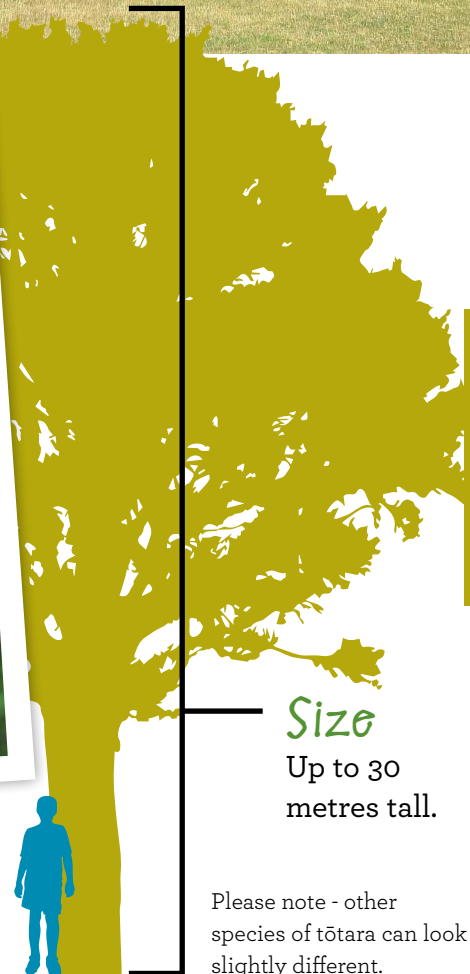

## Leaves

Small, spiky, dark-green leaves that alternate on the stem. Smooth edges.

## Fruit

Small red fruit that grows under a green-black seed. To eat the fruit birds must first eat the seed.

## Bark

Brown and has flaky strips

Photo: Phil Bendle

Photo: Phil Bendle

Select 'current page' in the print dialogue box

## Size

Up to 30 metres tall.

Please note - other species of tōtara can look slightly different.