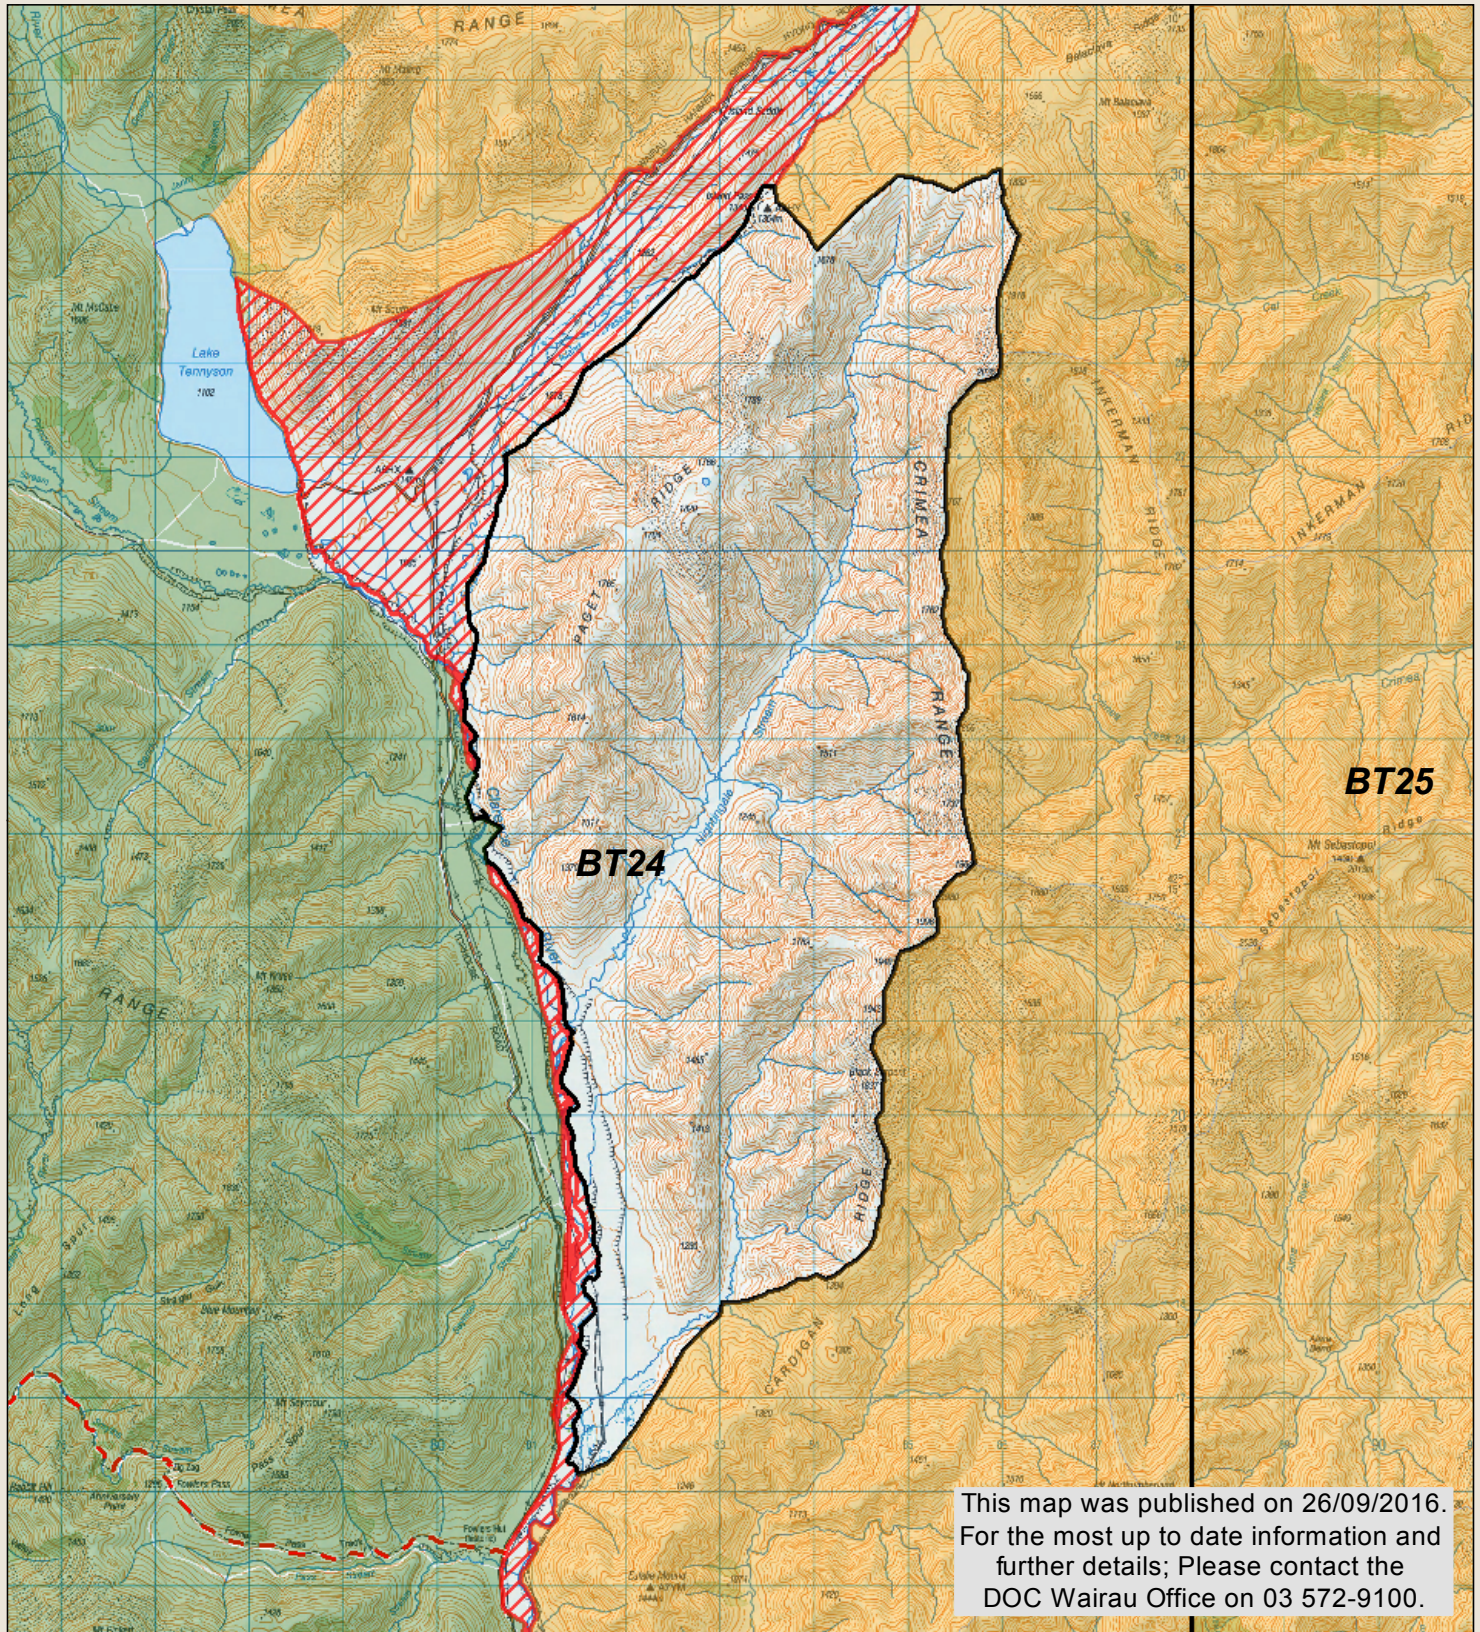

Beggs Hunting Block

Check your permit and the DOC website for conditions that may apply to this area: www.doc.govt.nz/hunting

This map is a guide only and should not be used for navigational purposes. We recommend NZTopo50 series map(s)

- - DOC tracks - dog or firearm conditions may apply
- Topo50 map sheets
- Hunting is restricted
- Boundary of this block
- Hunting is prohibited

1 km

* No vehicle or public access to farm tracks, huts or yards

* Motorised vehicles are only allowed on the Acheron/Molesworth and Tophouse/Clarence/Rainbow Roads (note closure periods)