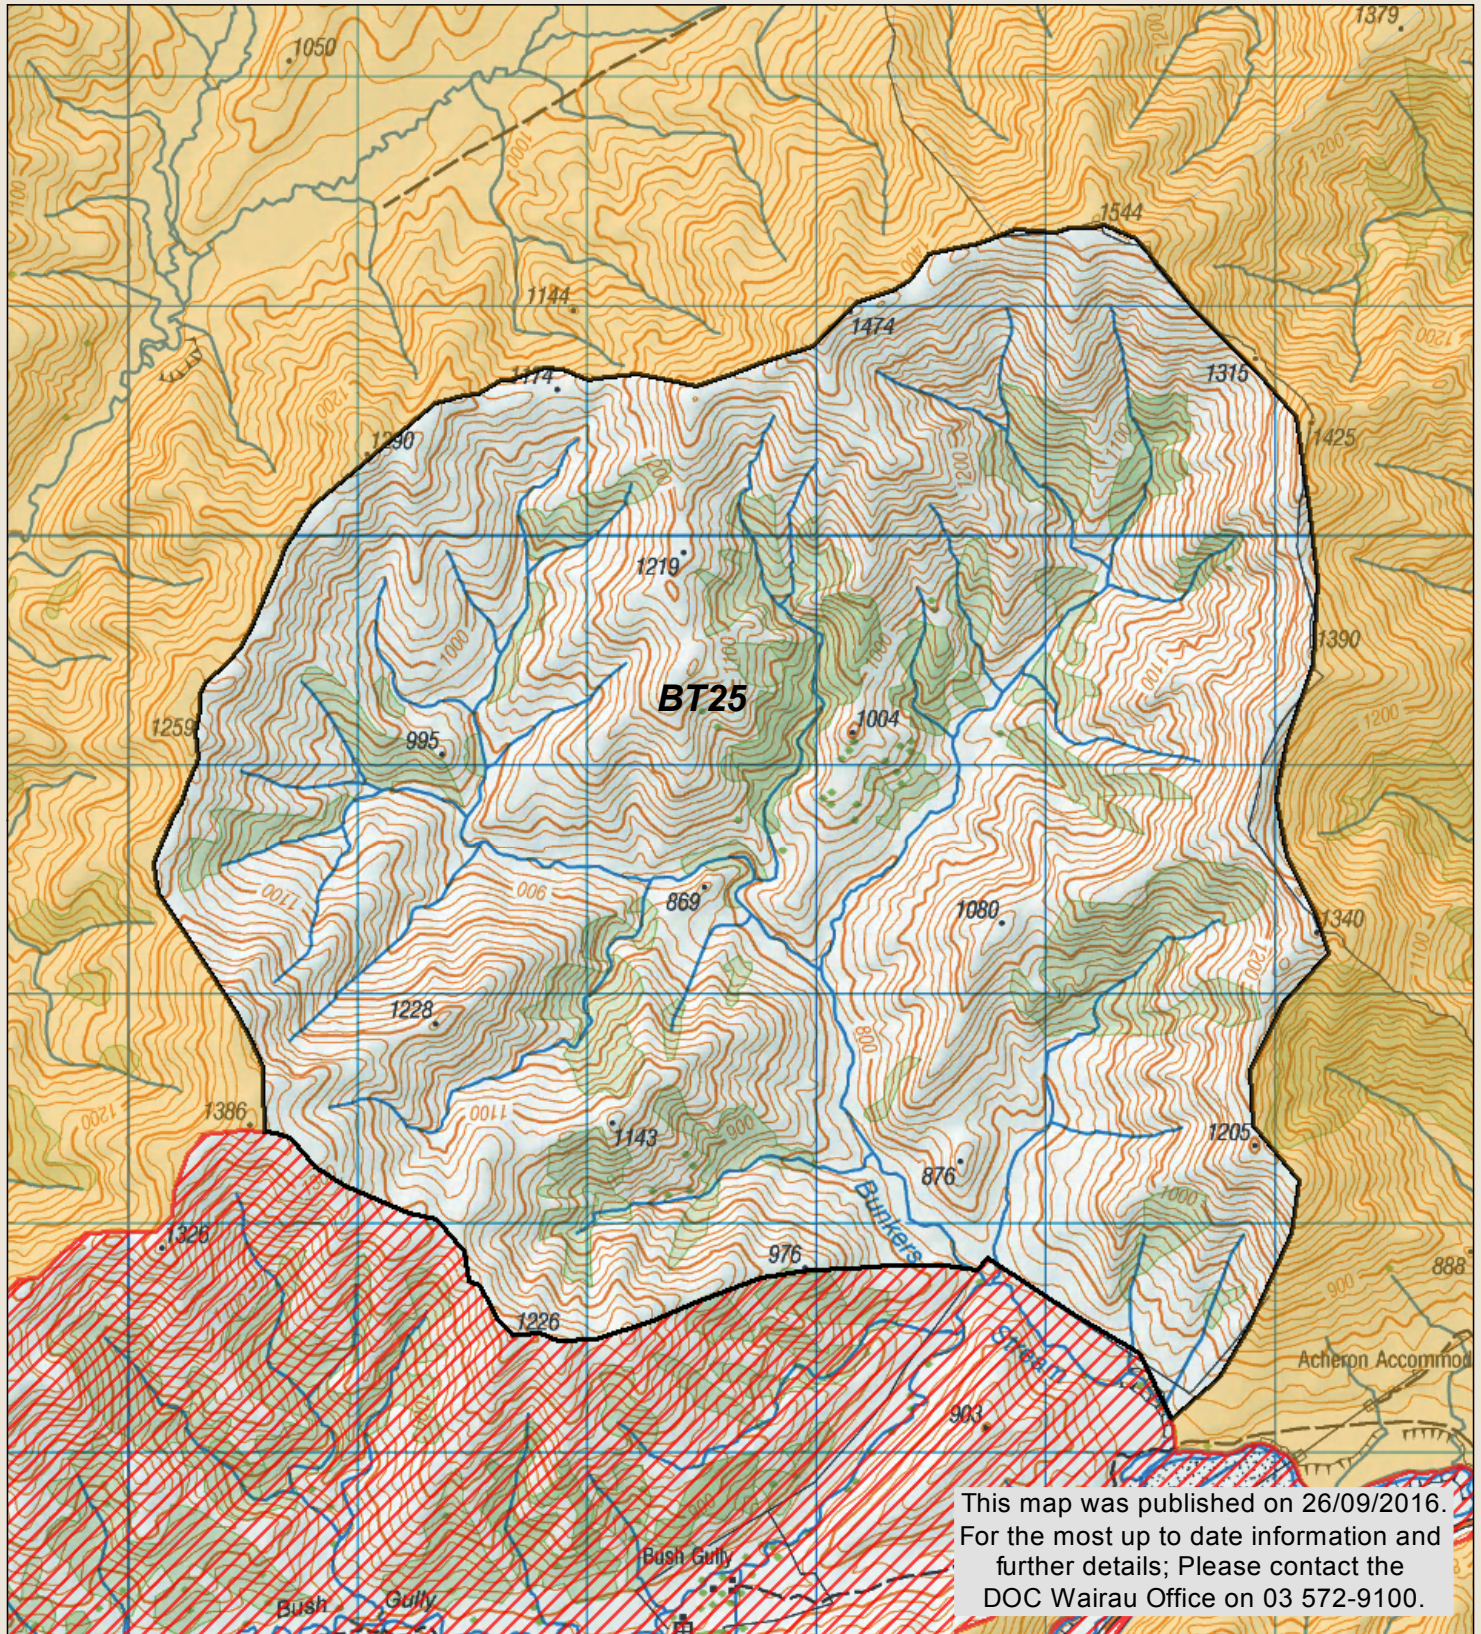

# Bunkers Hunting Block

Check your permit and the DOC website for conditions that may apply to this area: [www.doc.govt.nz/hunting](http://www.doc.govt.nz/hunting)

This map is a guide only and should not be used for navigational purposes. We recommend NZTopo50 series map(s)

-  Topo50 map sheets
-  Hunting is restricted
-  Boundary of this block
-  Hunting is prohibited

\* No vehicle or public access to farm tracks, huts or yards

\* Motorised vehicles are only allowed on the Acheron/Molesworth and Tophouse/Clarence/Rainbow Roads (note closure periods)