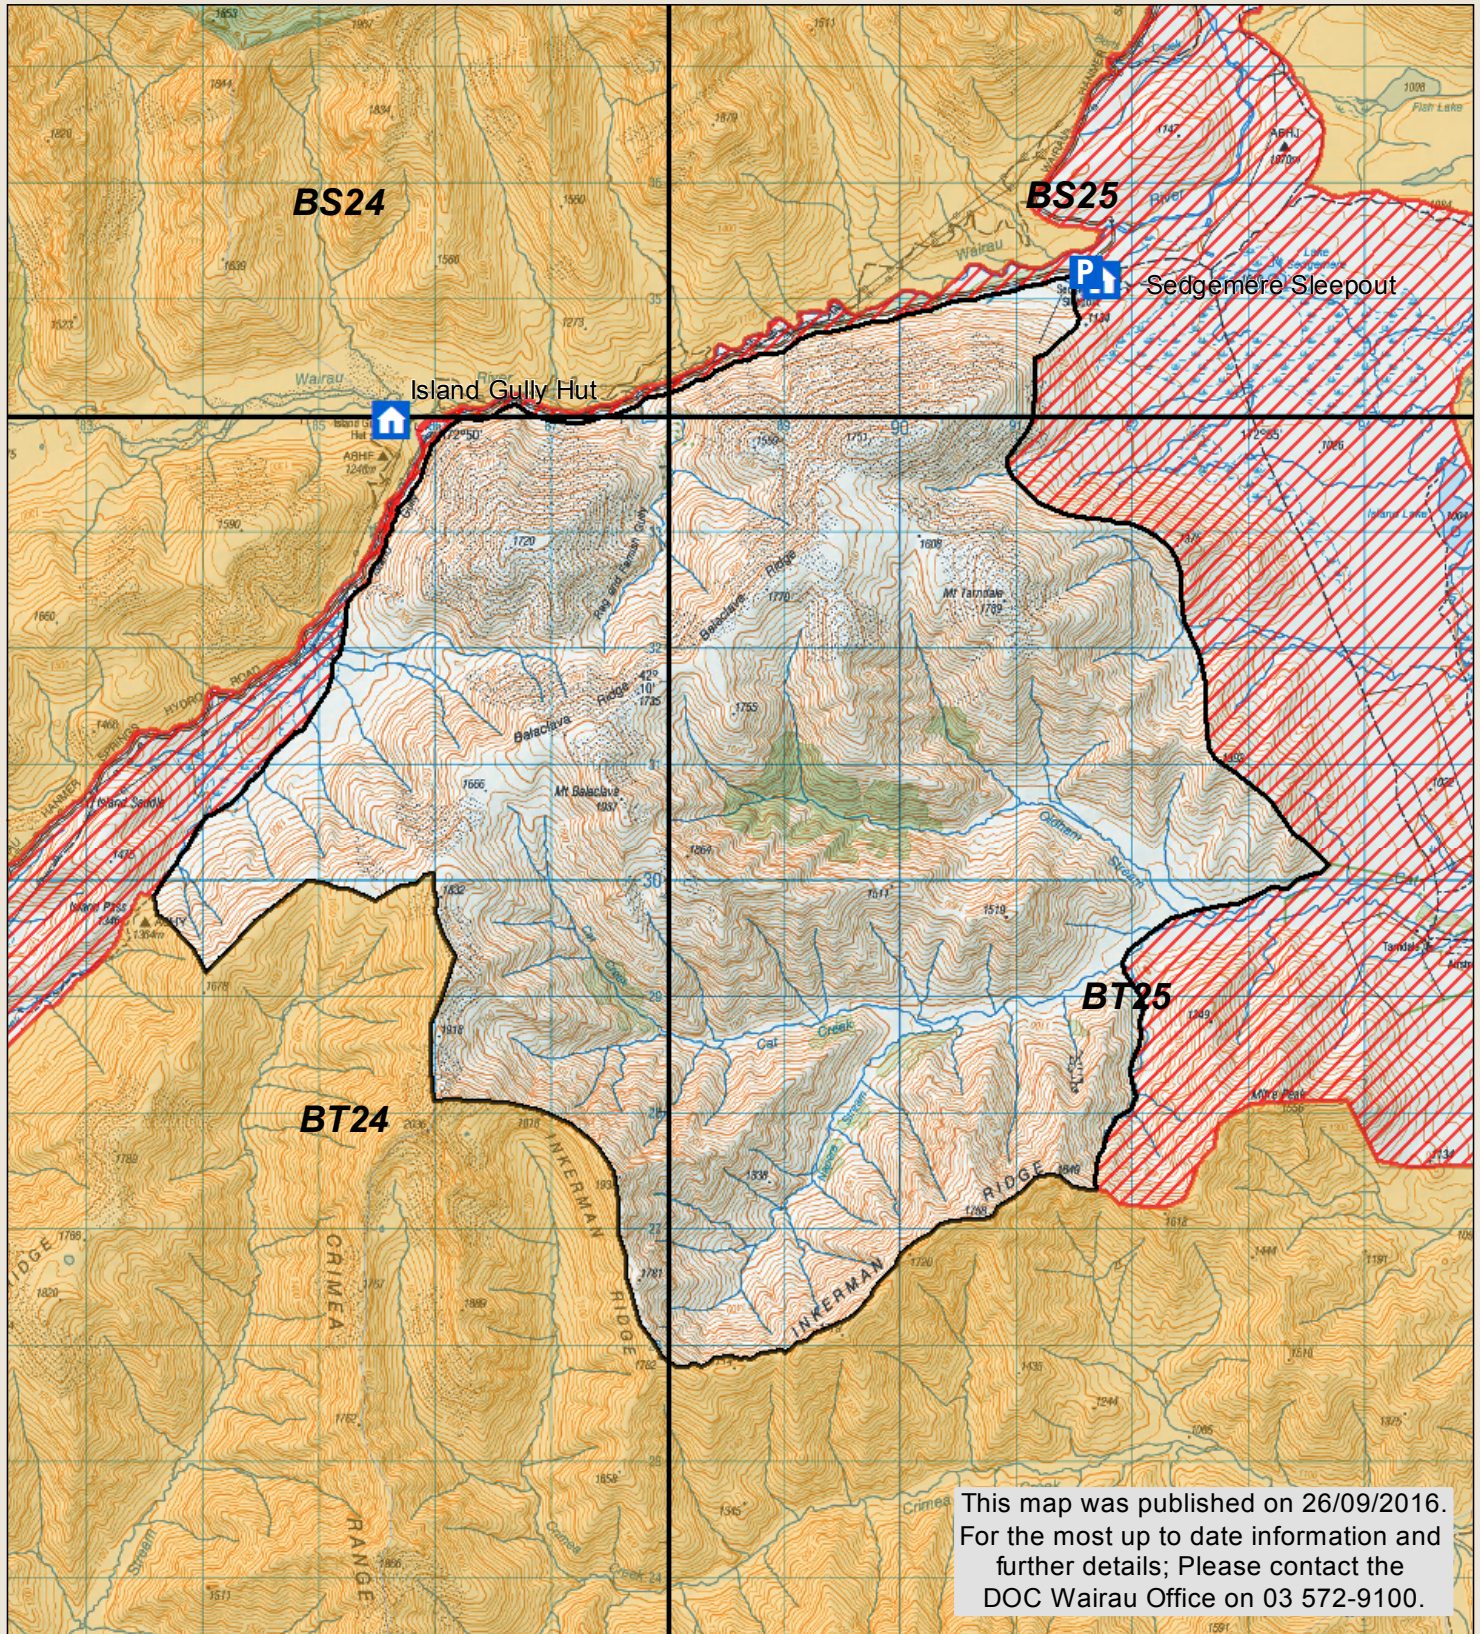

# Cat Creek Hunting Block

Check your permit and the DOC website for conditions that may apply to this area: [www.doc.govt.nz/hunting](http://www.doc.govt.nz/hunting)

This map was published on 26/09/2016. For the most up to date information and further details; Please contact the DOC Wairau Office on 03 572-9100.

This map is a guide only and should not be used for navigational purposes. We recommend NZTopo50 series map(s)

-  Block Parking
-  DOC Hut (tickets required)
-  Topo50 map sheets
-  Hunting is restricted
-  Boundary of this block
-  Hunting is prohibited

\* No vehicle or public access to farm tracks, huts or yards  
\* Motorised vehicles are only allowed on the Acheron/Molesworth and Tophouse/Clarence/Rainbow Roads (note closure periods)