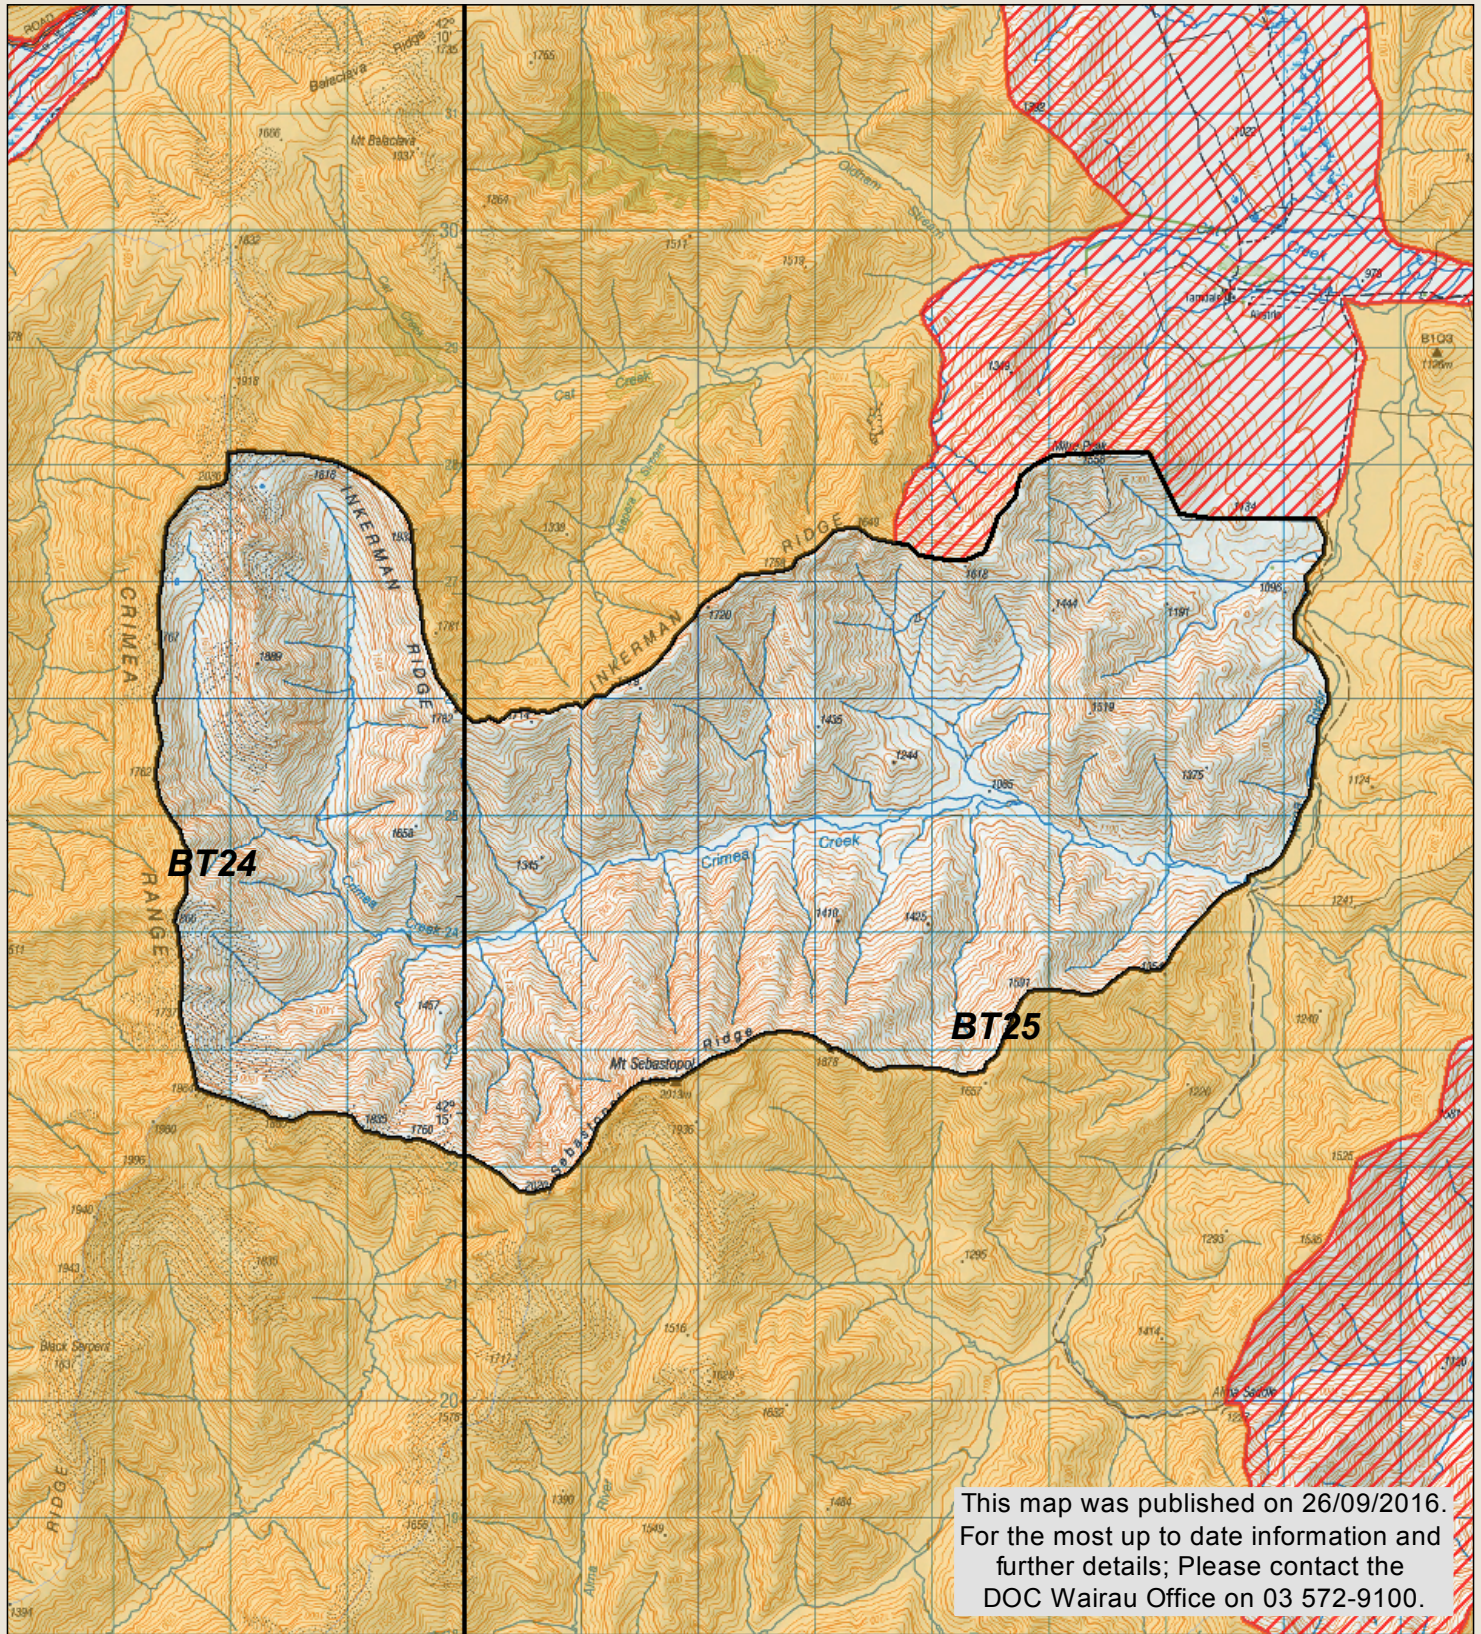

Crimea Hunting Block

Check your permit and the DOC website for conditions that may apply to this area: www.doc.govt.nz/hunting

This map was published on 26/09/2016. For the most up to date information and further details; Please contact the DOC Wairau Office on 03 572-9100.

This map is a guide only and should not be used for navigational purposes. We recommend NZTopo50 series map(s)

- Topo50 map sheets
- Hunting is restricted
- Boundary of this block
- Hunting is prohibited

* No vehicle or public access to farm tracks, huts or yards

* Motorised vehicles are only allowed on the Acheron/Molesworth and Tophouse/Clarence/Rainbow Roads (note closure periods)