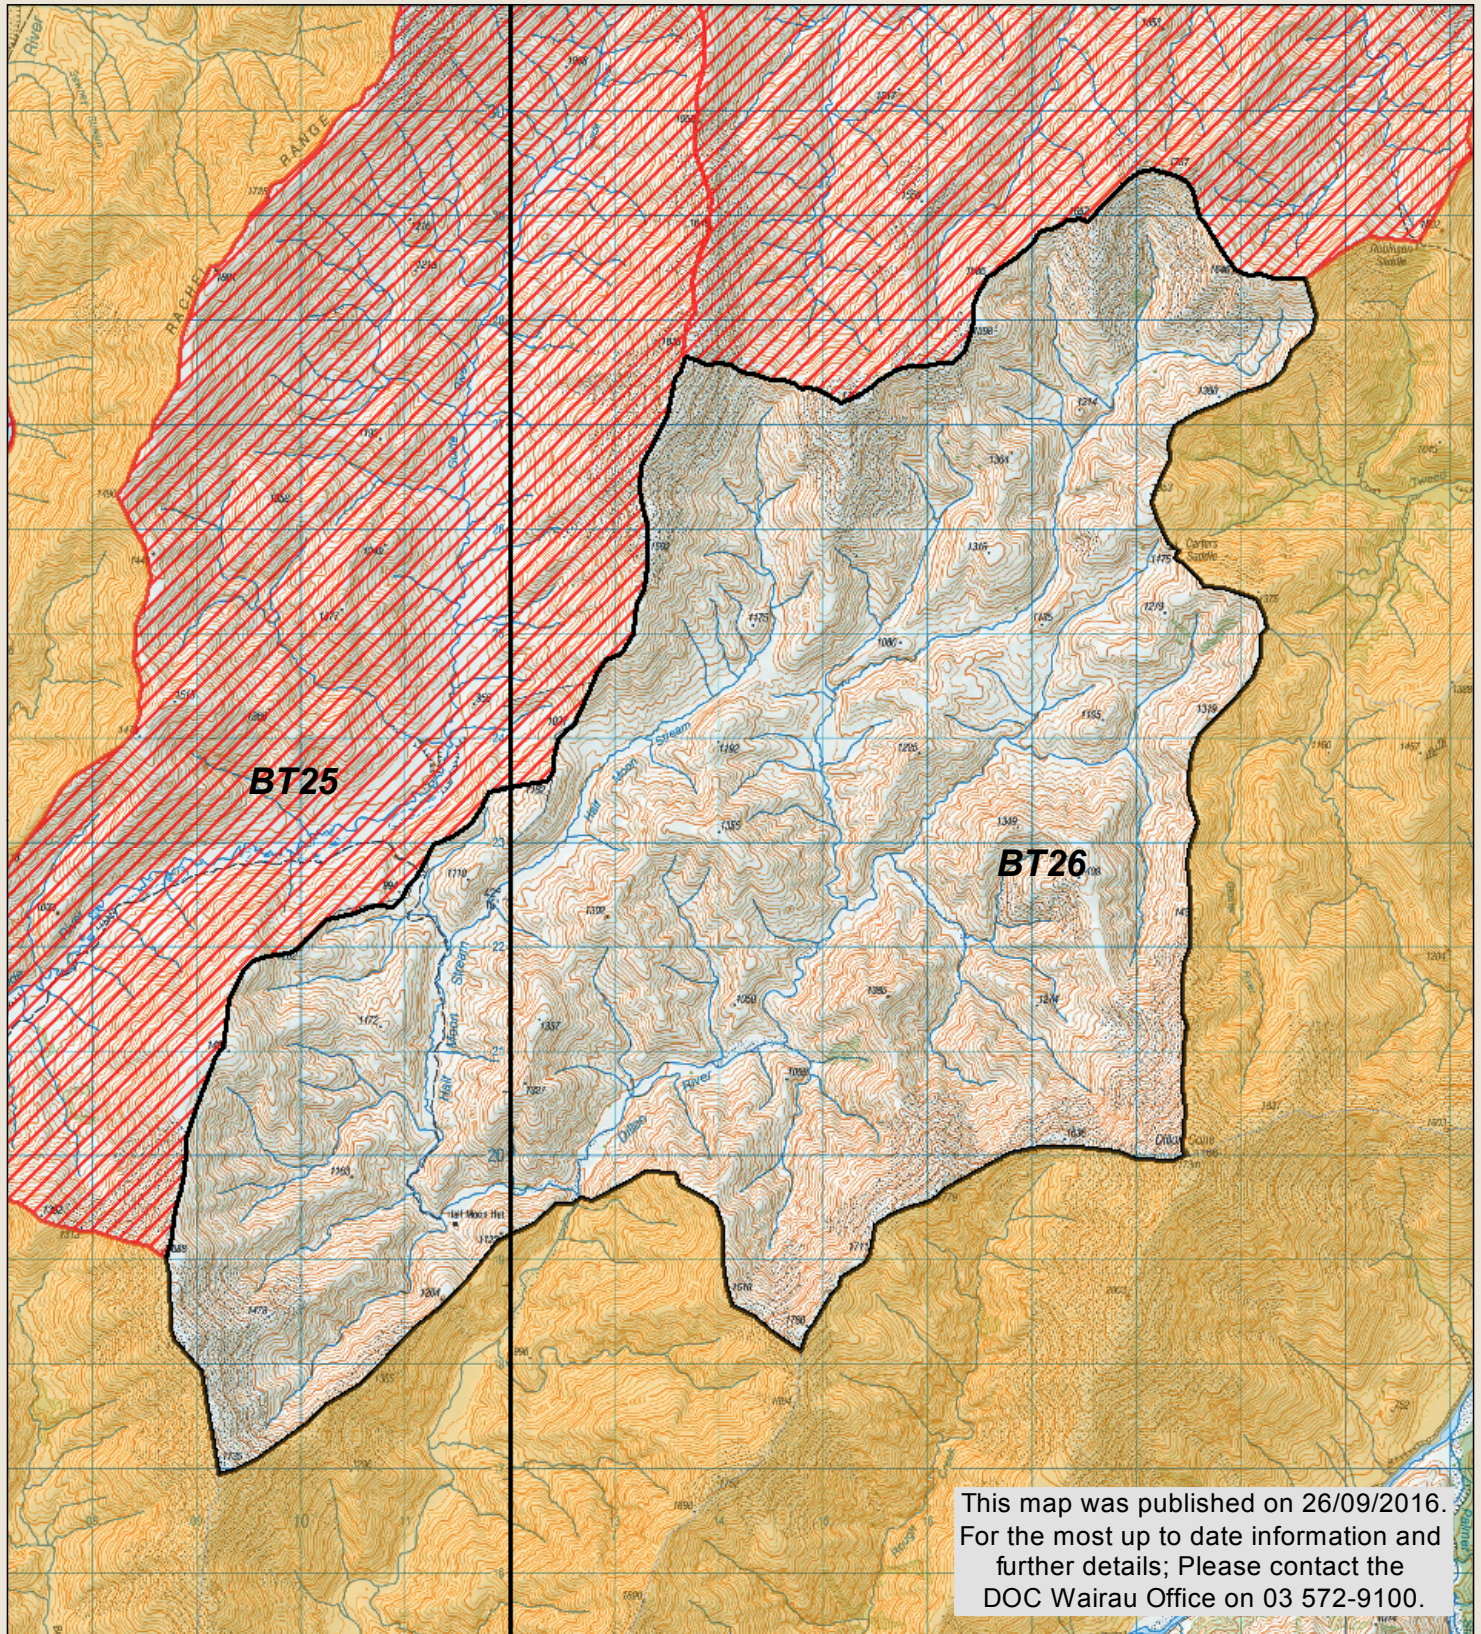

MOLESWORTH RECREATION RESERVE

Half Moon Hunting Block

Check your permit and the DOC website for conditions that may apply to this area: www.doc.govt.nz/hunting

Department of Conservation
Te Papa Atawhai

New Zealand Government

This map is a guide only and should not be used for navigational purposes. We recommend NZTopo50 series map(s)

- Topo50 map sheets
- Hunting is restricted
- Boundary of this block
- Hunting is prohibited

1 km

September 2016
Crown copyright reserved

* No vehicle or public access to farm tracks, huts or yards

* Motorised vehicles are only allowed on the Acheron/Molesworth and Tophouse/Clarence/Rainbow Roads (note closure periods)