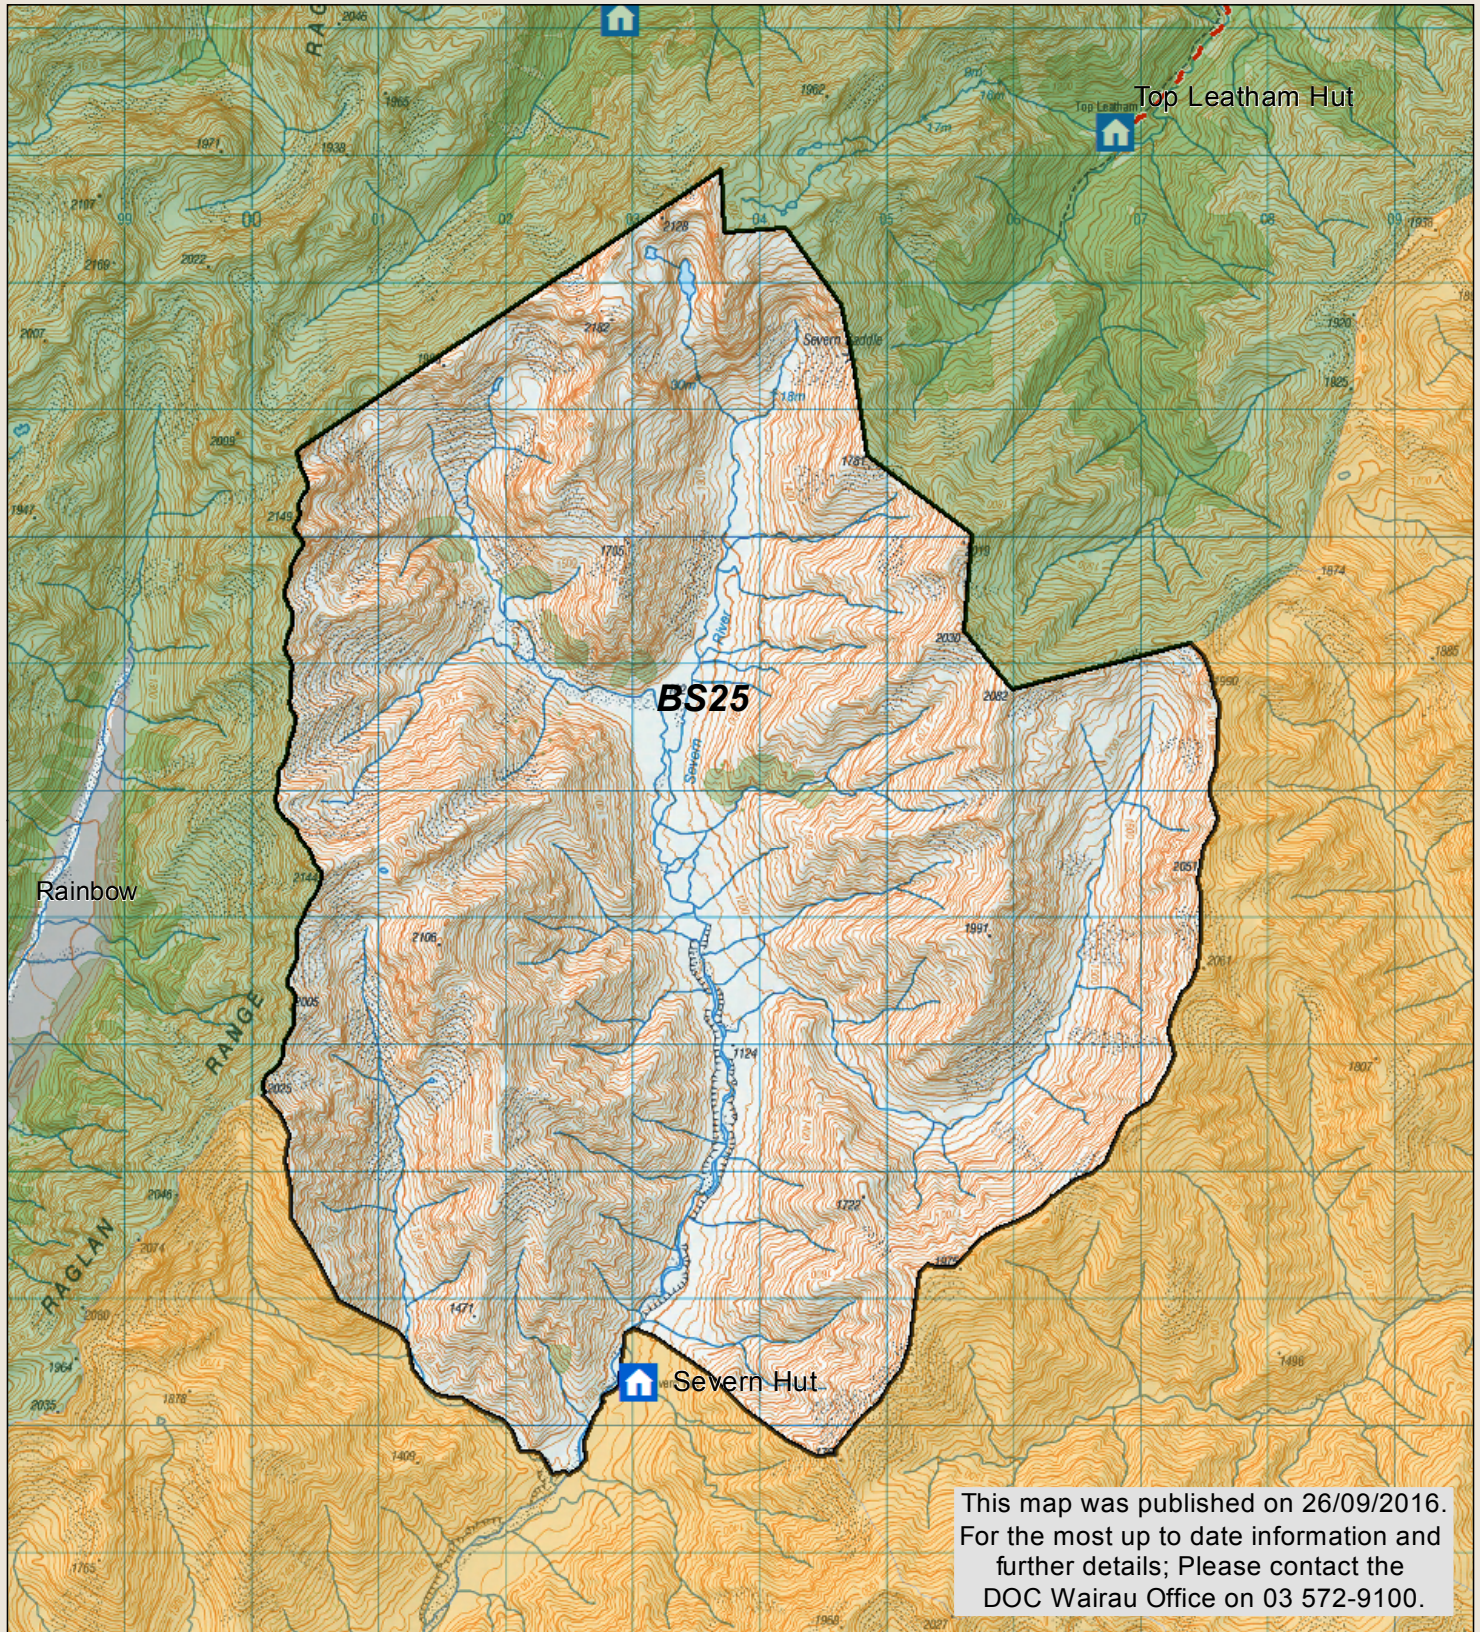

MOLESWORTH RECREATION RESERVE

Upper Severn Hunting Block

Check your permit and the DOC website for conditions that may apply to this area: www.doc.govt.nz/hunting

Department of Conservation

Te Papa Atawhai

New Zealand Government

This map was published on 26/09/2016. For the most up to date information and further details; Please contact the DOC Wairau Office on 03 572-9100.

This map is a guide only and should not be used for navigational purposes. We recommend NZTopo50 series map(s)

- DOC Hut (tickets required)
- DOC tracks - dog or firearm conditions may apply
- Topo50 map sheets
- Hunting is restricted
- Boundary of this block
- Pastoral lease land (Permission from Station manager required)

1 km

September 2016
Crown copyright reserved

* No vehicle or public access to farm tracks, huts or yards

* Motorised vehicles are only allowed on the Acheron/Molesworth and Tophouse/Clarence/Rainbow Roads (note closure periods)