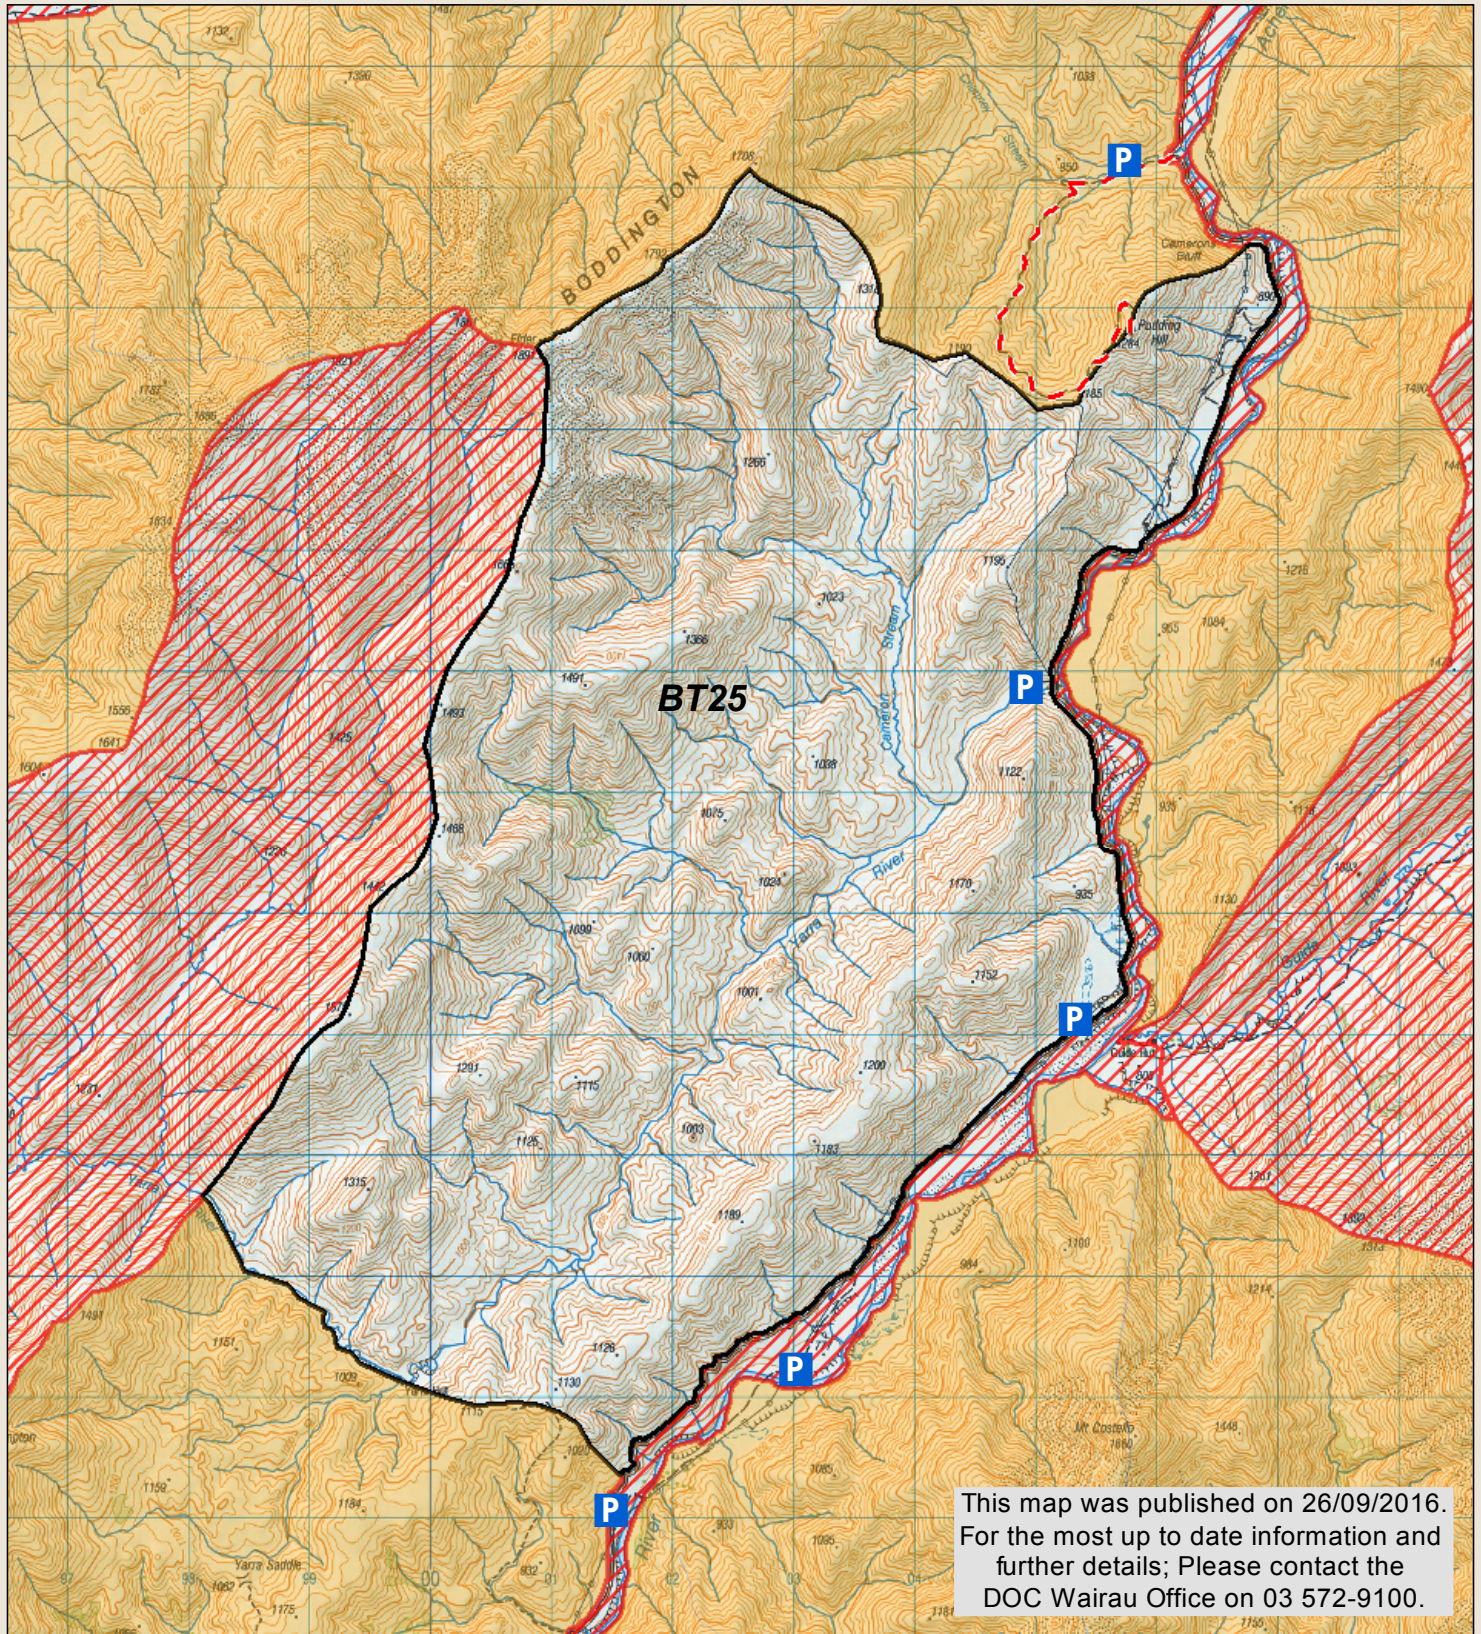

# MOLESWORTH RECREATION RESERVE

New Zealand Government

This map is a guide only and should not be used for navigational purposes. We recommend NZTopo50 series map(s)

- P Block Parking
- BT25 Boundary of this block
- DOC tracks - dog or firearm conditions may apply
- / / / Hunting is prohibited
- Topo50 map sheets
- Hunting is restricted

September 2016  
Crown copyright reserved

\* No vehicle or public access to farm tracks, huts or yards

\* Motorised vehicles are only allowed on the Acheron/Molesworth and Tophouse/Clarence/Rainbow Roads (note closure periods)