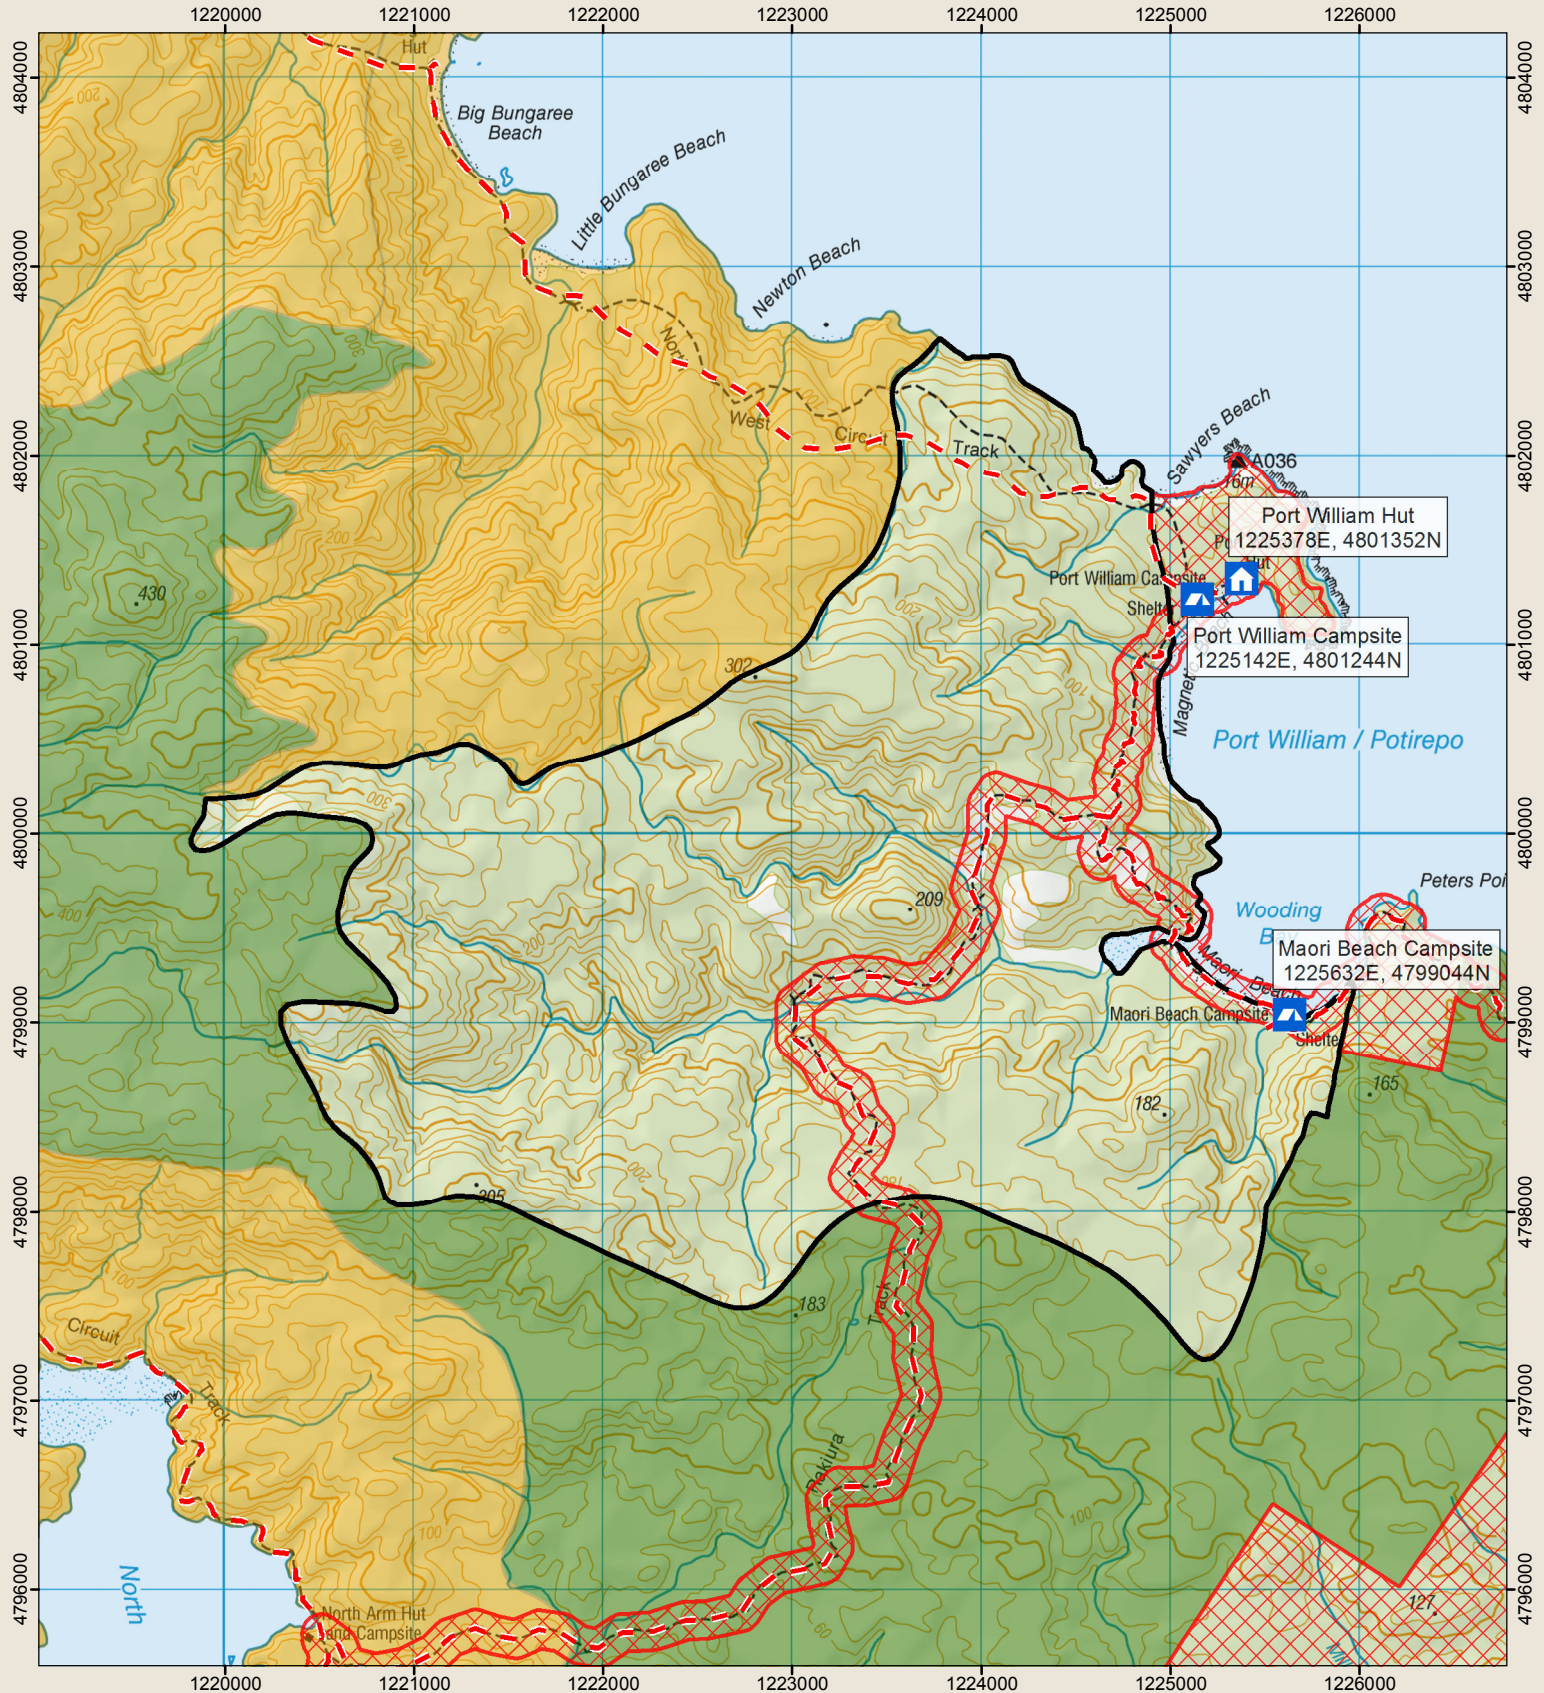

STEWART ISLAND/RAKIURA

1 - Maori Beach Hunting Block

Check your permit and the DOC website for conditions that may apply to this area: www.doc.govt.nz/hunting

Department of Conservation
Te Papa Atawhai

- Boundary of this hunting block
- Hunting is prohibited
- Open zone – permit available online
- Local DOC Office permit required
- DOC hut
- Suggested campsite location
- Track

* Information shown on this map is correct at time of publishing, but hunting blocks may be subject to temporary closure. Please check with the Rakiura National Park Visitor Centre for the most up to date information.

This map is a guide only and should not be used for navigational purposes. We recommend NZTopo50 series map(s)

New Zealand Government

N

June 2019
Crown copyright reserved