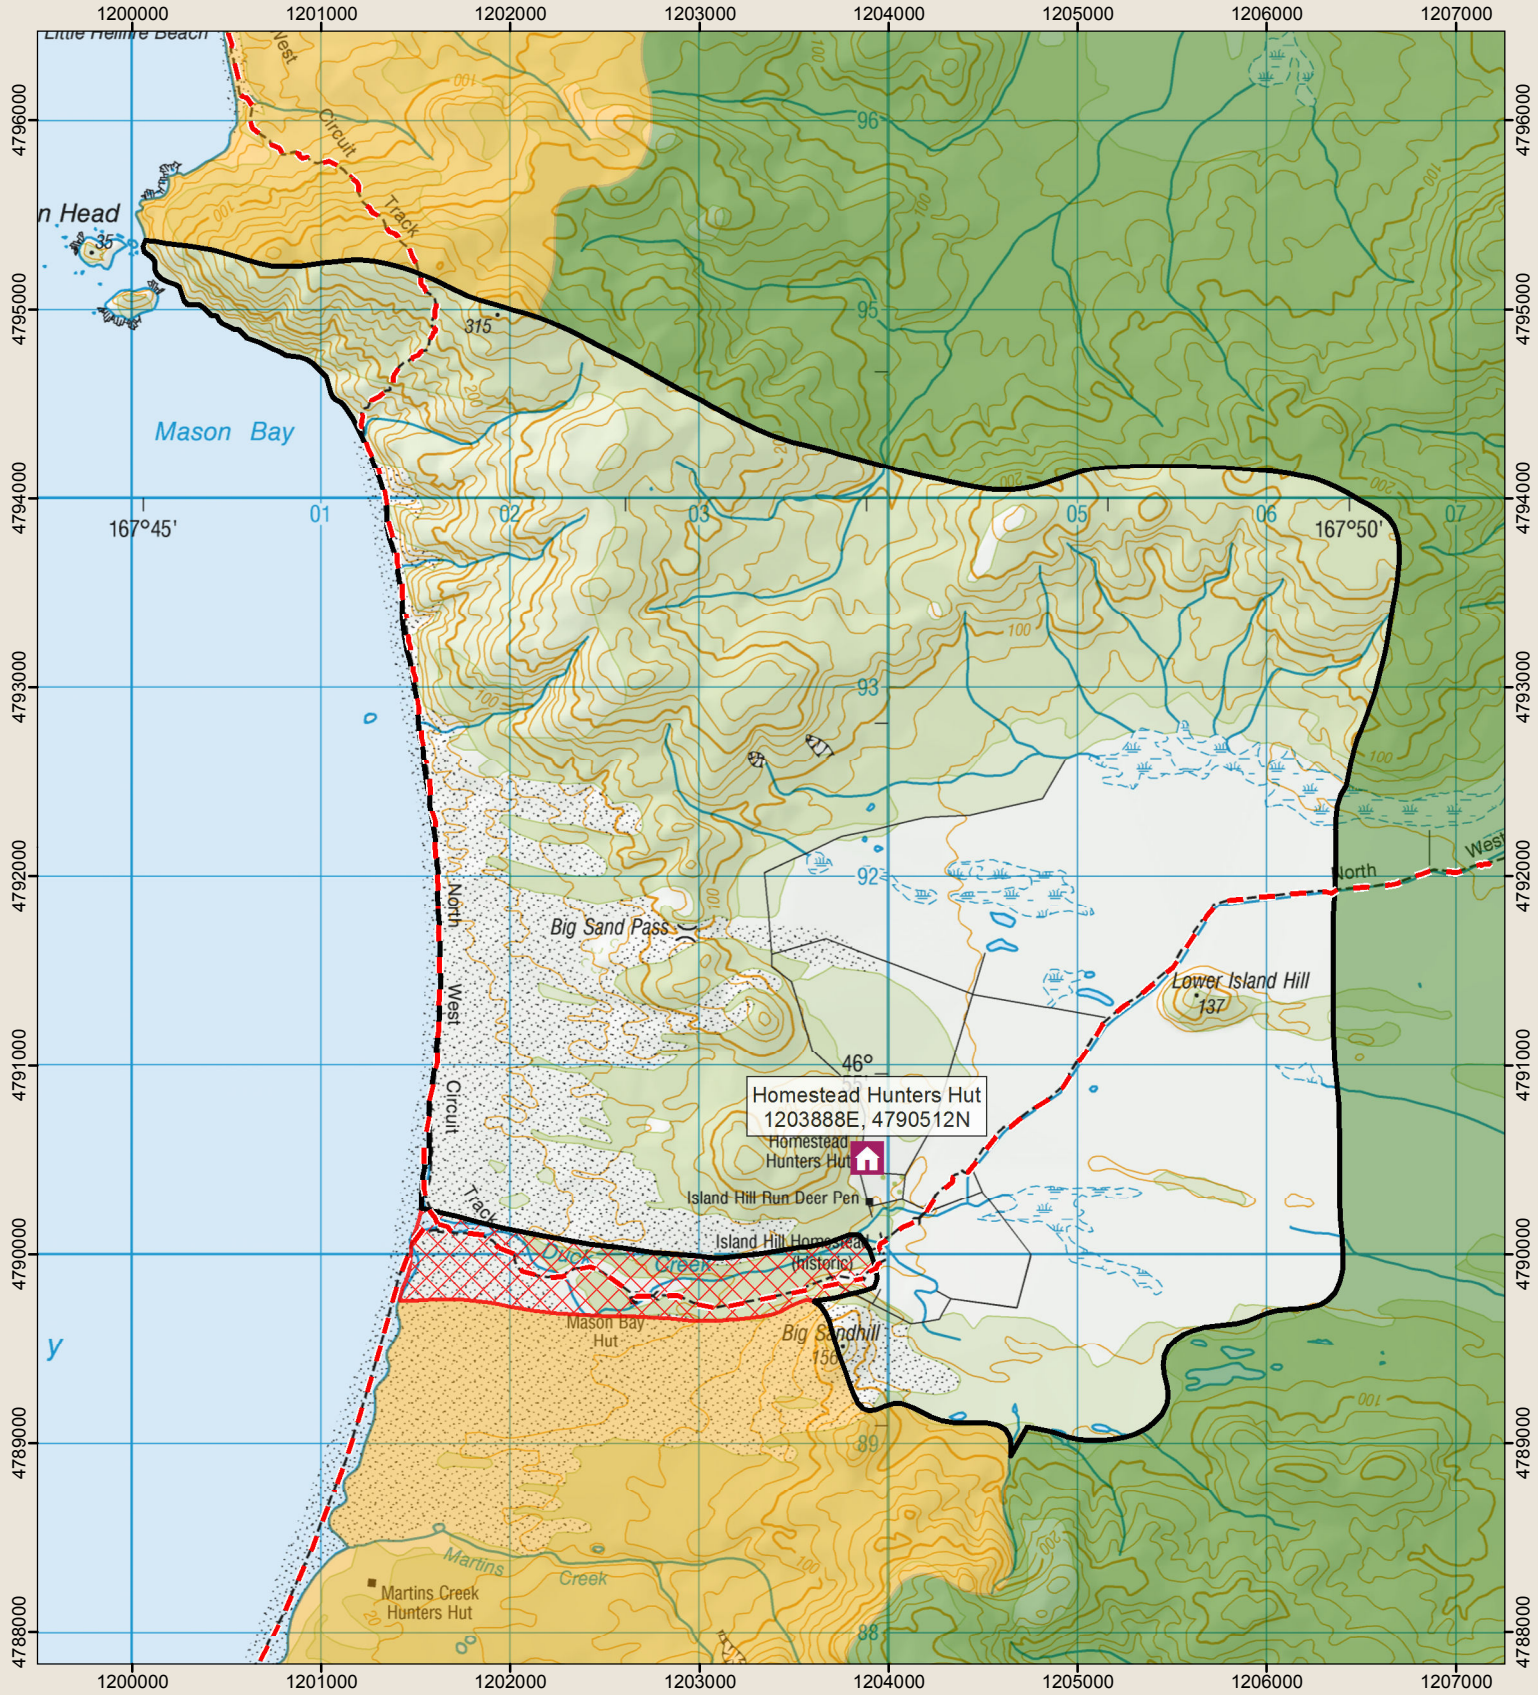

# STEWART ISLAND/RAKIURA

## 15 - Mason Homestead Hunting Block

Department of Conservation  
Te Papa Atawhai

Check your permit and the DOC website for conditions that may apply to this area: [www.doc.govt.nz/hunting](http://www.doc.govt.nz/hunting)

- Boundary of this hunting block
- Open zone – permit available online
- Hunters hut - booking required
- Track
- Hunting is prohibited
- Local DOC Office permit required

\* Information shown on this map is correct at time of publishing, but hunting blocks may be subject to temporary closure. Please check with the Rakiura National Park Visitor Centre for the most up to date information.

This map is a guide only and should not be used for navigational purposes. We recommend NZTopo50 series map(s)