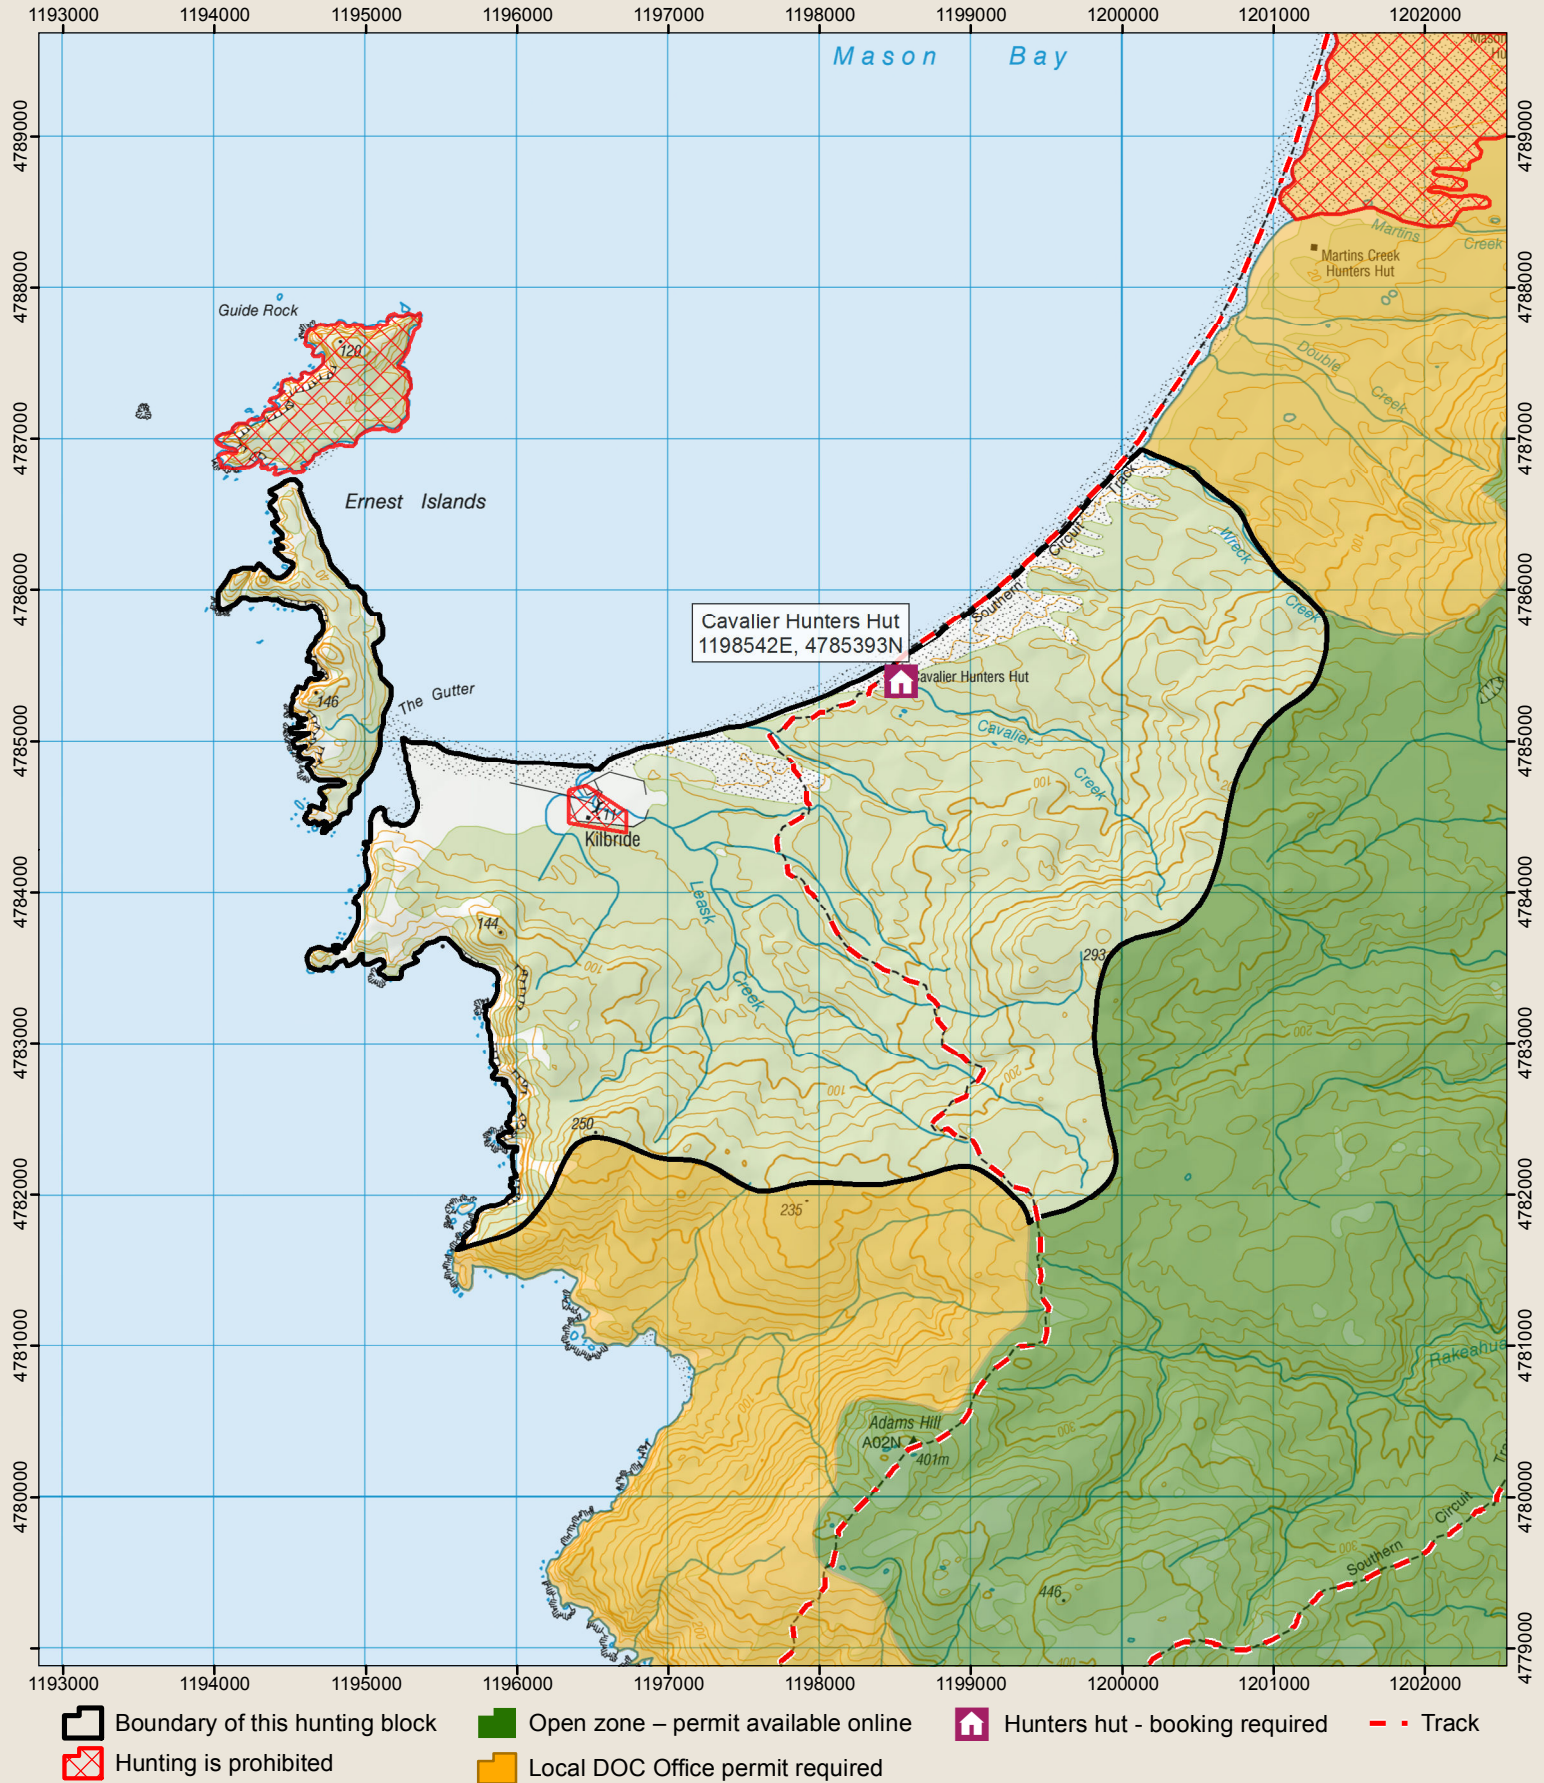

STEWART ISLAND/RAKIURA

17 - Cavalier Hunting Block

Check your permit and the DOC website for conditions that may apply to this area: www.doc.govt.nz/hunting

Department of Conservation
Te Papa Atawhai

* Information shown on this map is correct at time of publishing, but hunting blocks may be subject to temporary closure. Please check with the Rakiura National Park Visitor Centre for the most up to date information.

This map is a guide only and should not be used for navigational purposes. We recommend NZTopo50 series map(s)