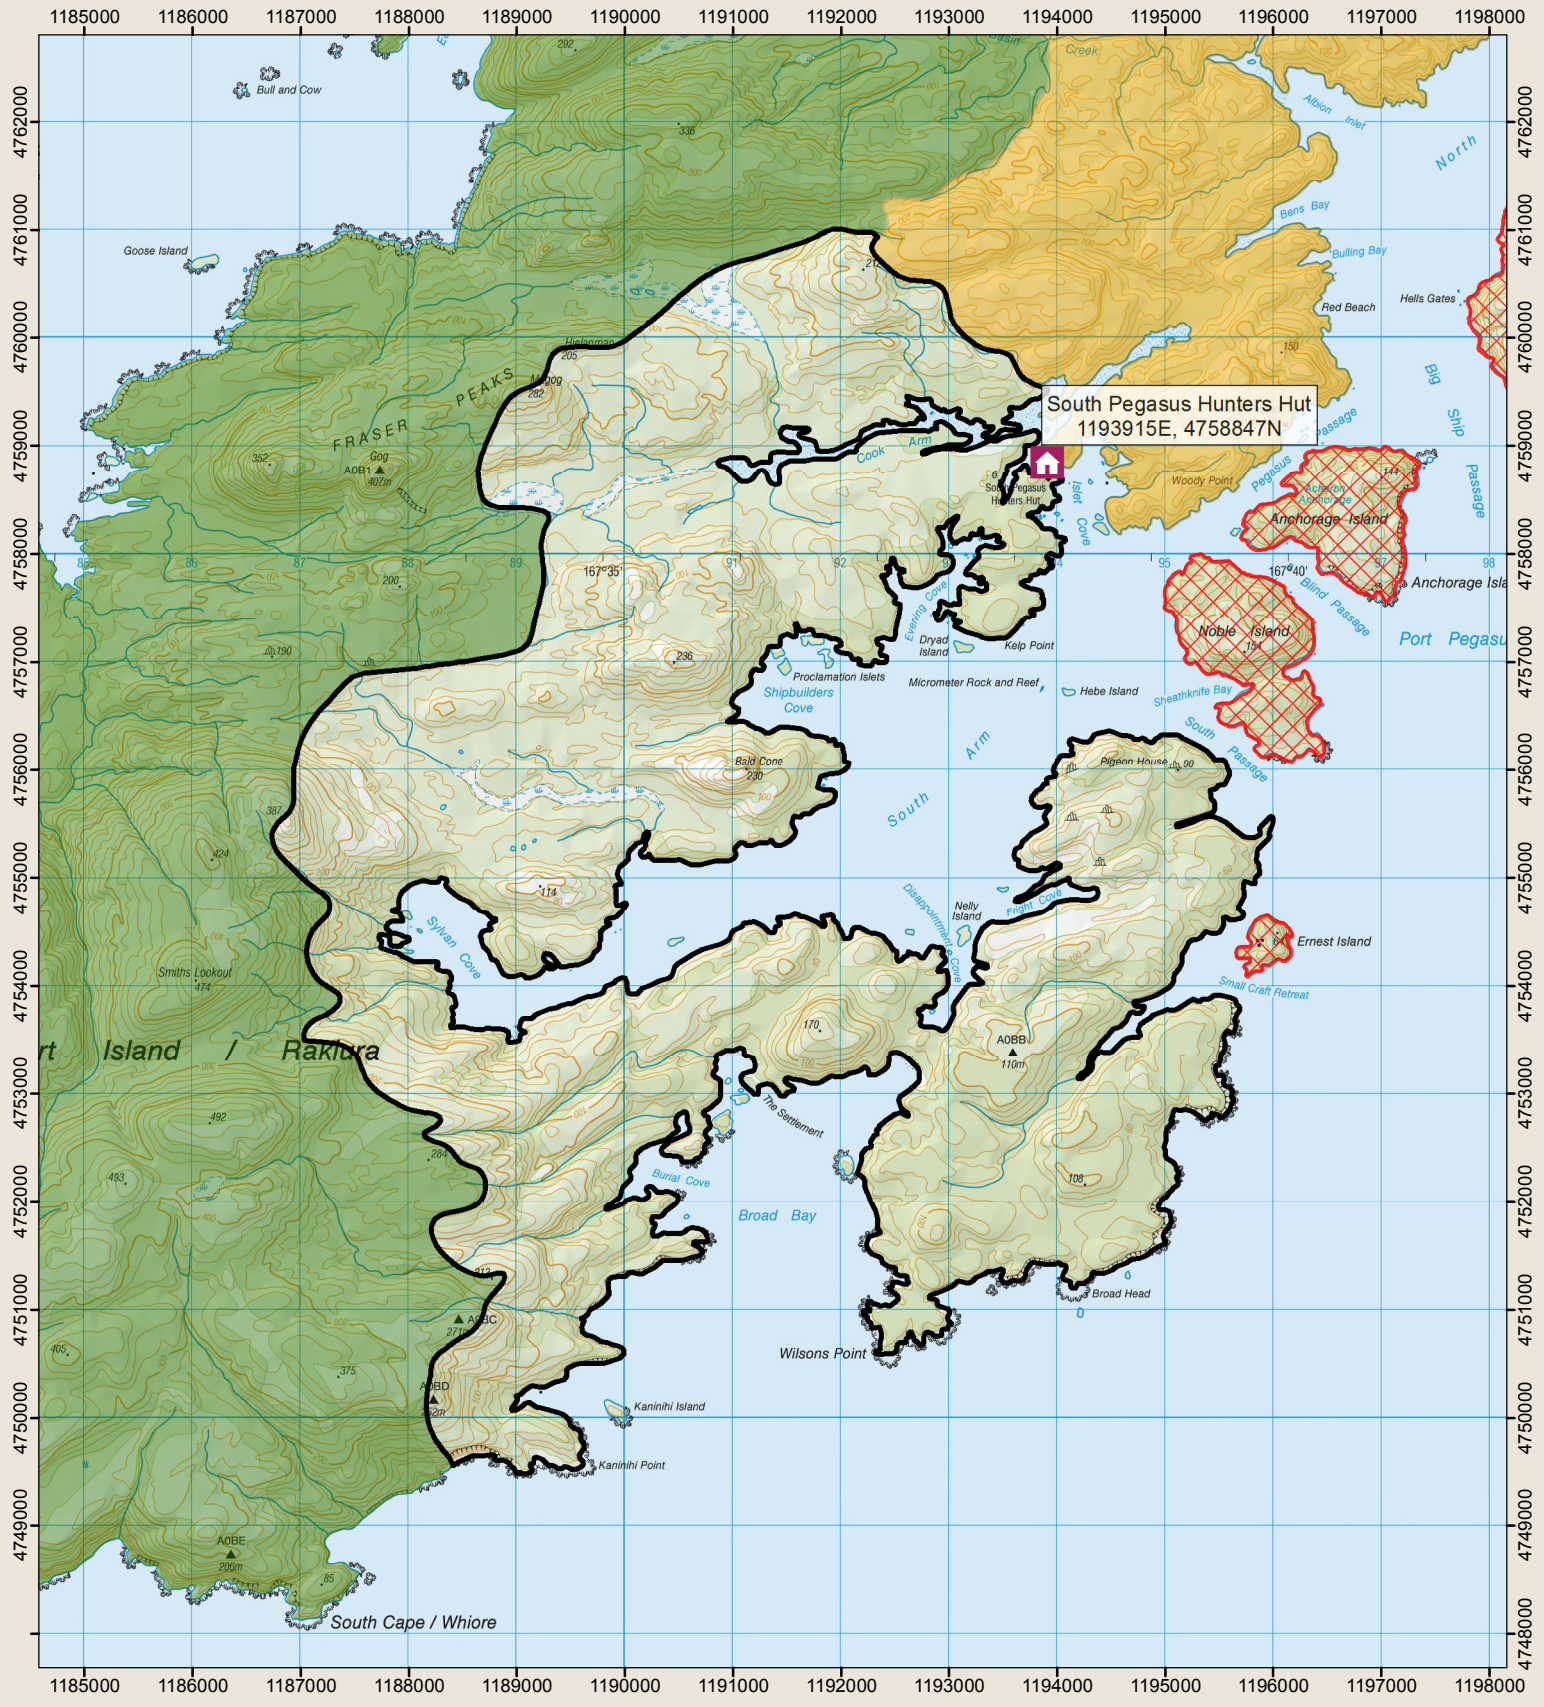

STEWART ISLAND/RAKIURA

20 - South Pegasus Hunting Block

Check your permit and the DOC website for conditions that may apply to this area: www.doc.govt.nz/hunting

Department of Conservation
Te Papa Atawhai

- Boundary of this hunting block
- Open zone – permit available online
- Hunters hut - booking required
- Hunting is prohibited
- Local DOC Office permit required

* Information shown on this map is correct at time of publishing, but hunting blocks may be subject to temporary closure. Please check with the Rakiura National Park Visitor Centre for the most up to date information.

This map is a guide only and should not be used for navigational purposes. We recommend NZTopo50 series map(s)

New Zealand Government

June 2019
 Crown copyright reserved