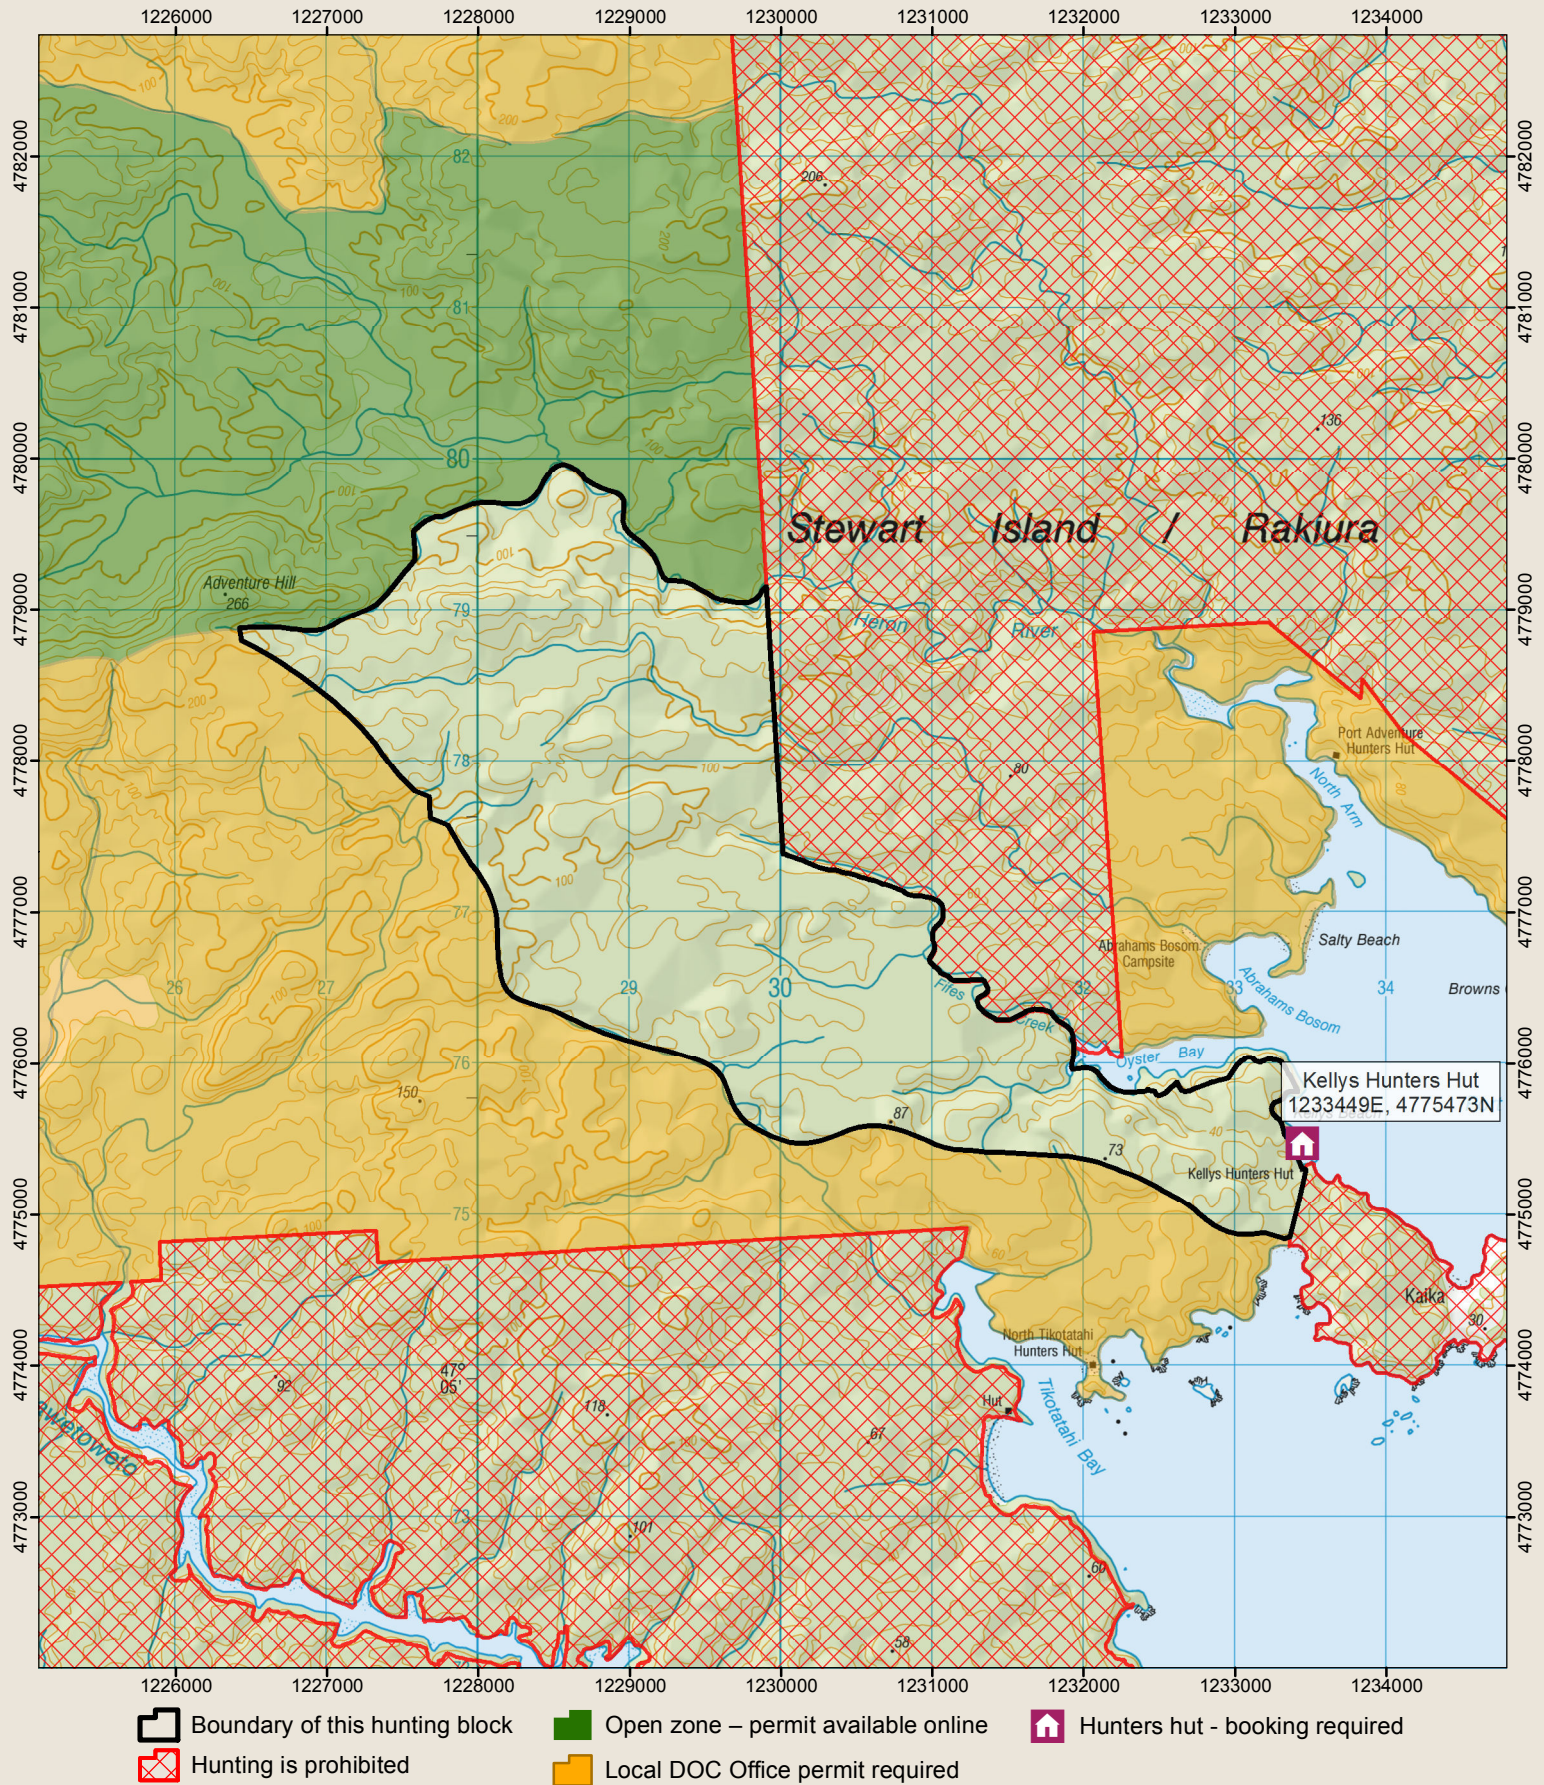

STEWART ISLAND/RAKIURA

23 - Kellys Hunting Block

Check your permit and the DOC website for conditions that may apply to this area: www.doc.govt.nz/hunting

Department of Conservation
Te Papa Atawhai

- Boundary of this hunting block
- Open zone – permit available online
- Hunters hut - booking required
- Hunting is prohibited
- Local DOC Office permit required

* Information shown on this map is correct at time of publishing, but hunting blocks may be subject to temporary closure. Please check with the Rakiura National Park Visitor Centre for the most up to date information.

This map is a guide only and should not be used for navigational purposes. We recommend NZTopo50 series map(s)