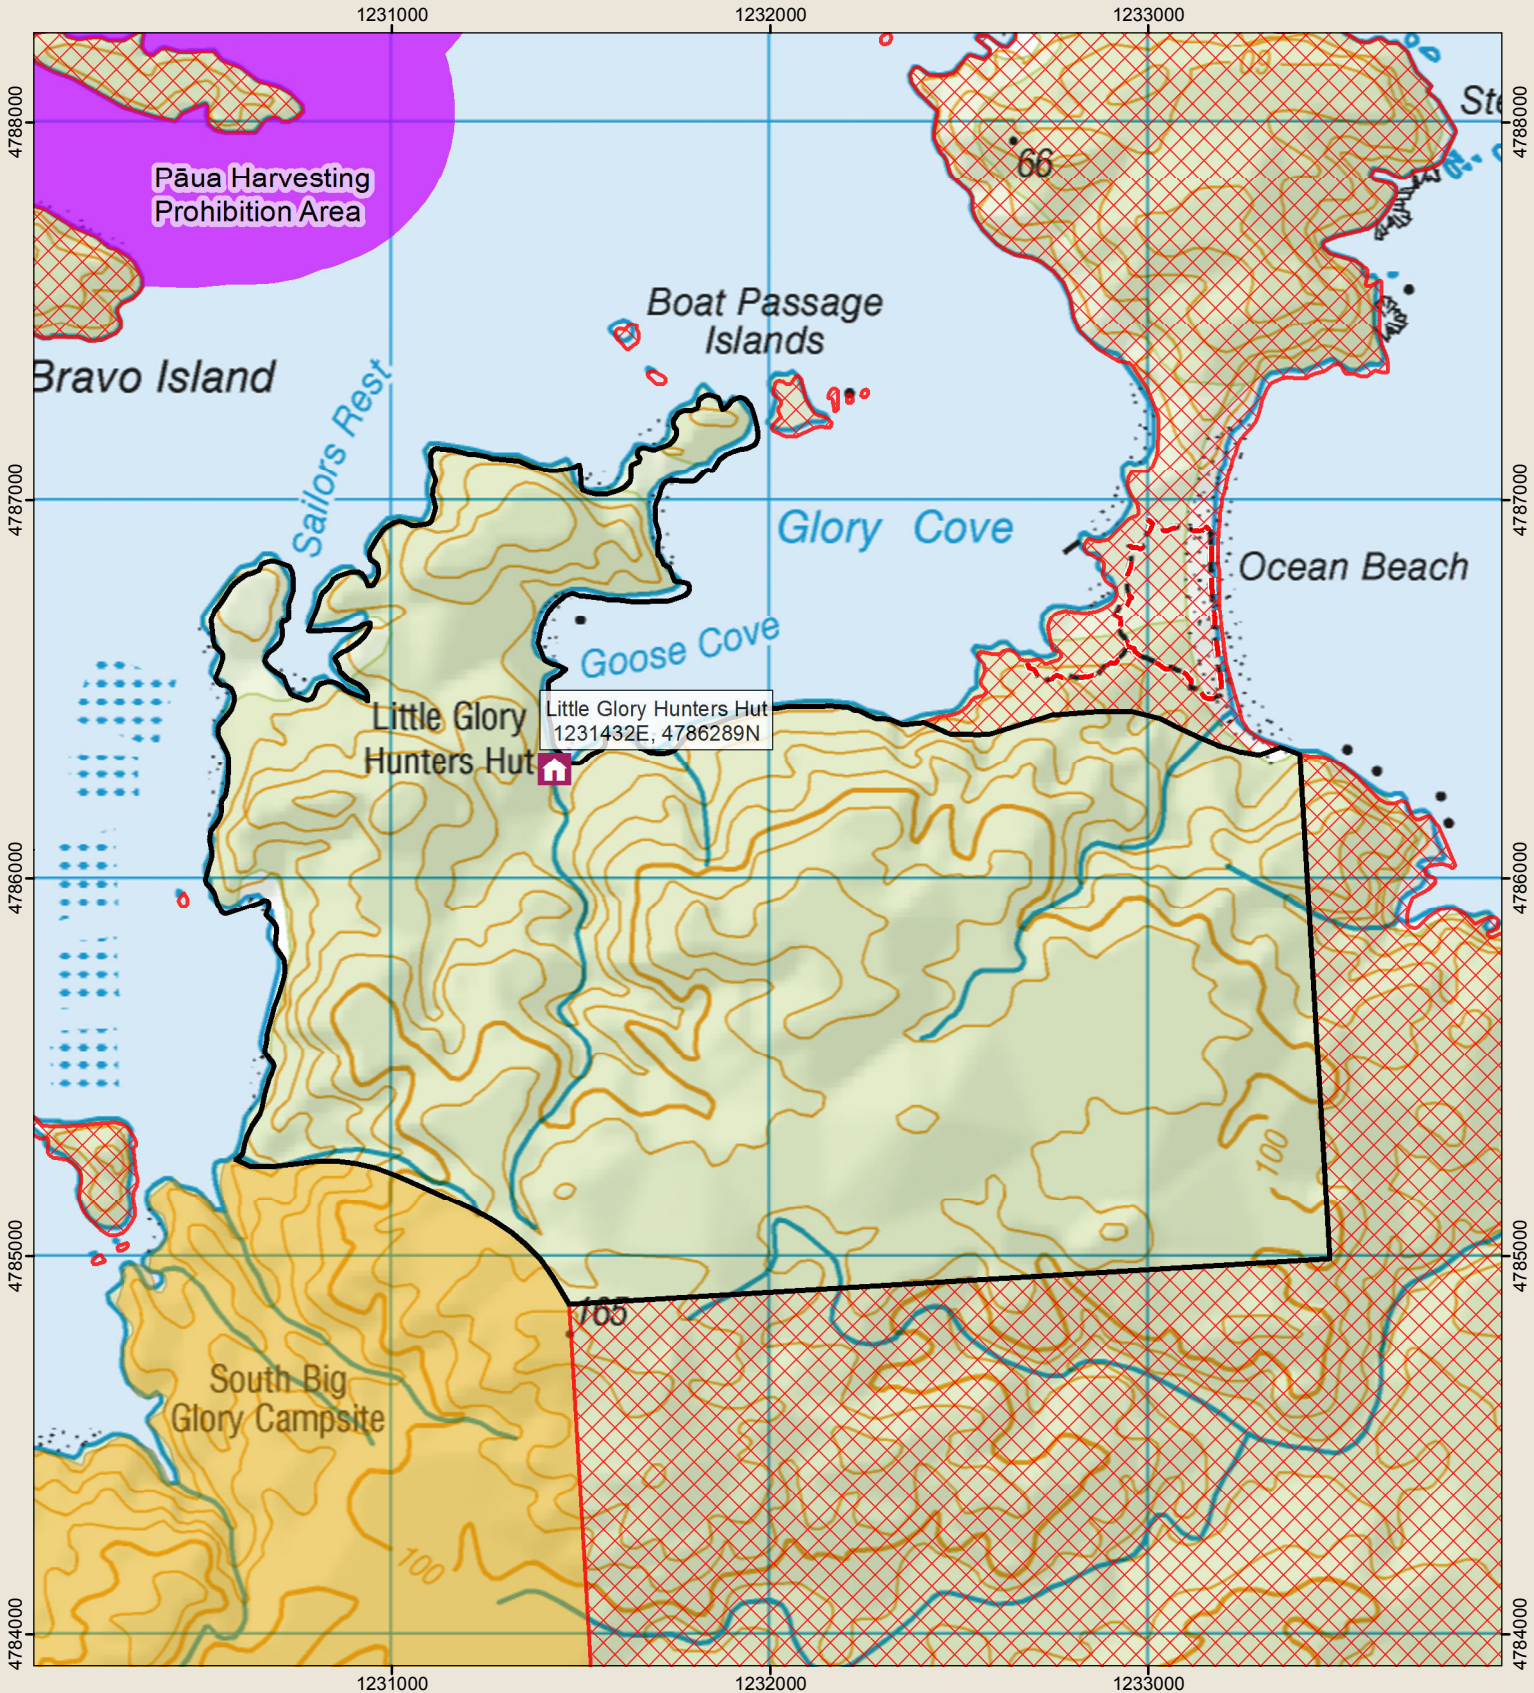

STEWART ISLAND/RAKIURA

25 - Little Glory Cove Hunting Block

Check your permit and the DOC website for conditions that may apply to this area: www.doc.govt.nz/hunting

Department of Conservation
Te Papa Atawhai

- Boundary of this hunting block
- Open zone – permit available online
- Hunters hut - booking required
- Track
- Hunting is prohibited
- Local DOC Office permit required

* Information shown on this map is correct at time of publishing, but hunting blocks may be subject to temporary closure. Please check with the Rakiura National Park Visitor Centre for the most up to date information.

This map is a guide only and should not be used for navigational purposes. We recommend NZTopo50 series map(s)

New Zealand Government

June 2019
Crown copyright reserved