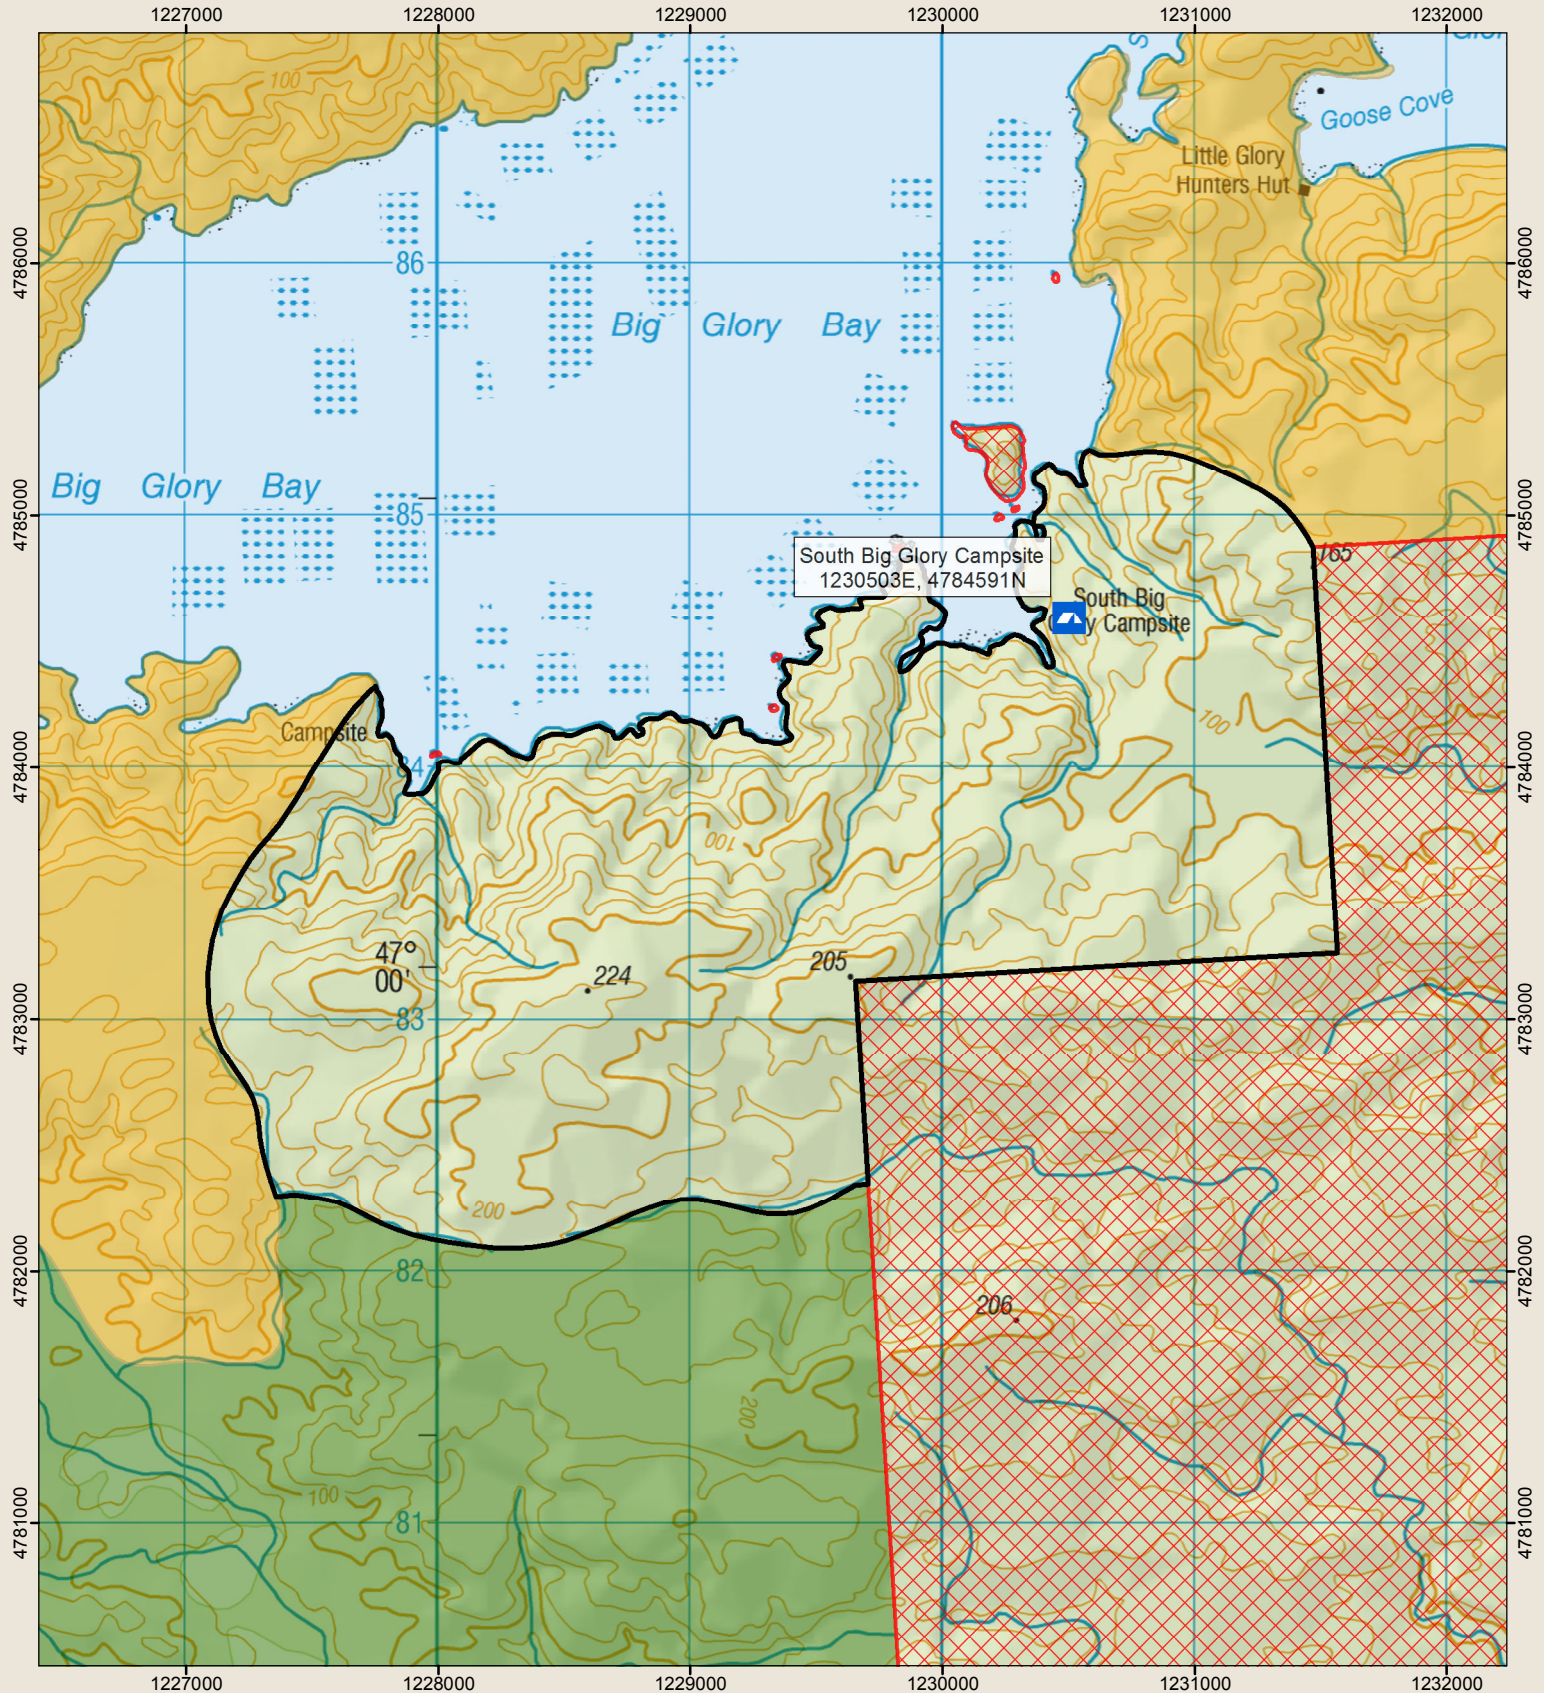

# STEWART ISLAND/RAKIURA

## 26 - South Big Glory Hunting Block

Check your permit and the DOC website for conditions that may apply to this area: [www.doc.govt.nz/hunting](http://www.doc.govt.nz/hunting)

Department of Conservation  
*Te Papa Atawhai*

- Boundary of this hunting block
- Hunting is prohibited
- Open zone – permit available online
- Local DOC Office permit required
- Suggested campsite location

\* Information shown on this map is correct at time of publishing, but hunting blocks may be subject to temporary closure. Please check with the Rakiura National Park Visitor Centre for the most up to date information.

This map is a guide only and should not be used for navigational purposes. We recommend NZTopo50 series map(s)

New Zealand Government

June 2019  
Crown copyright reserved