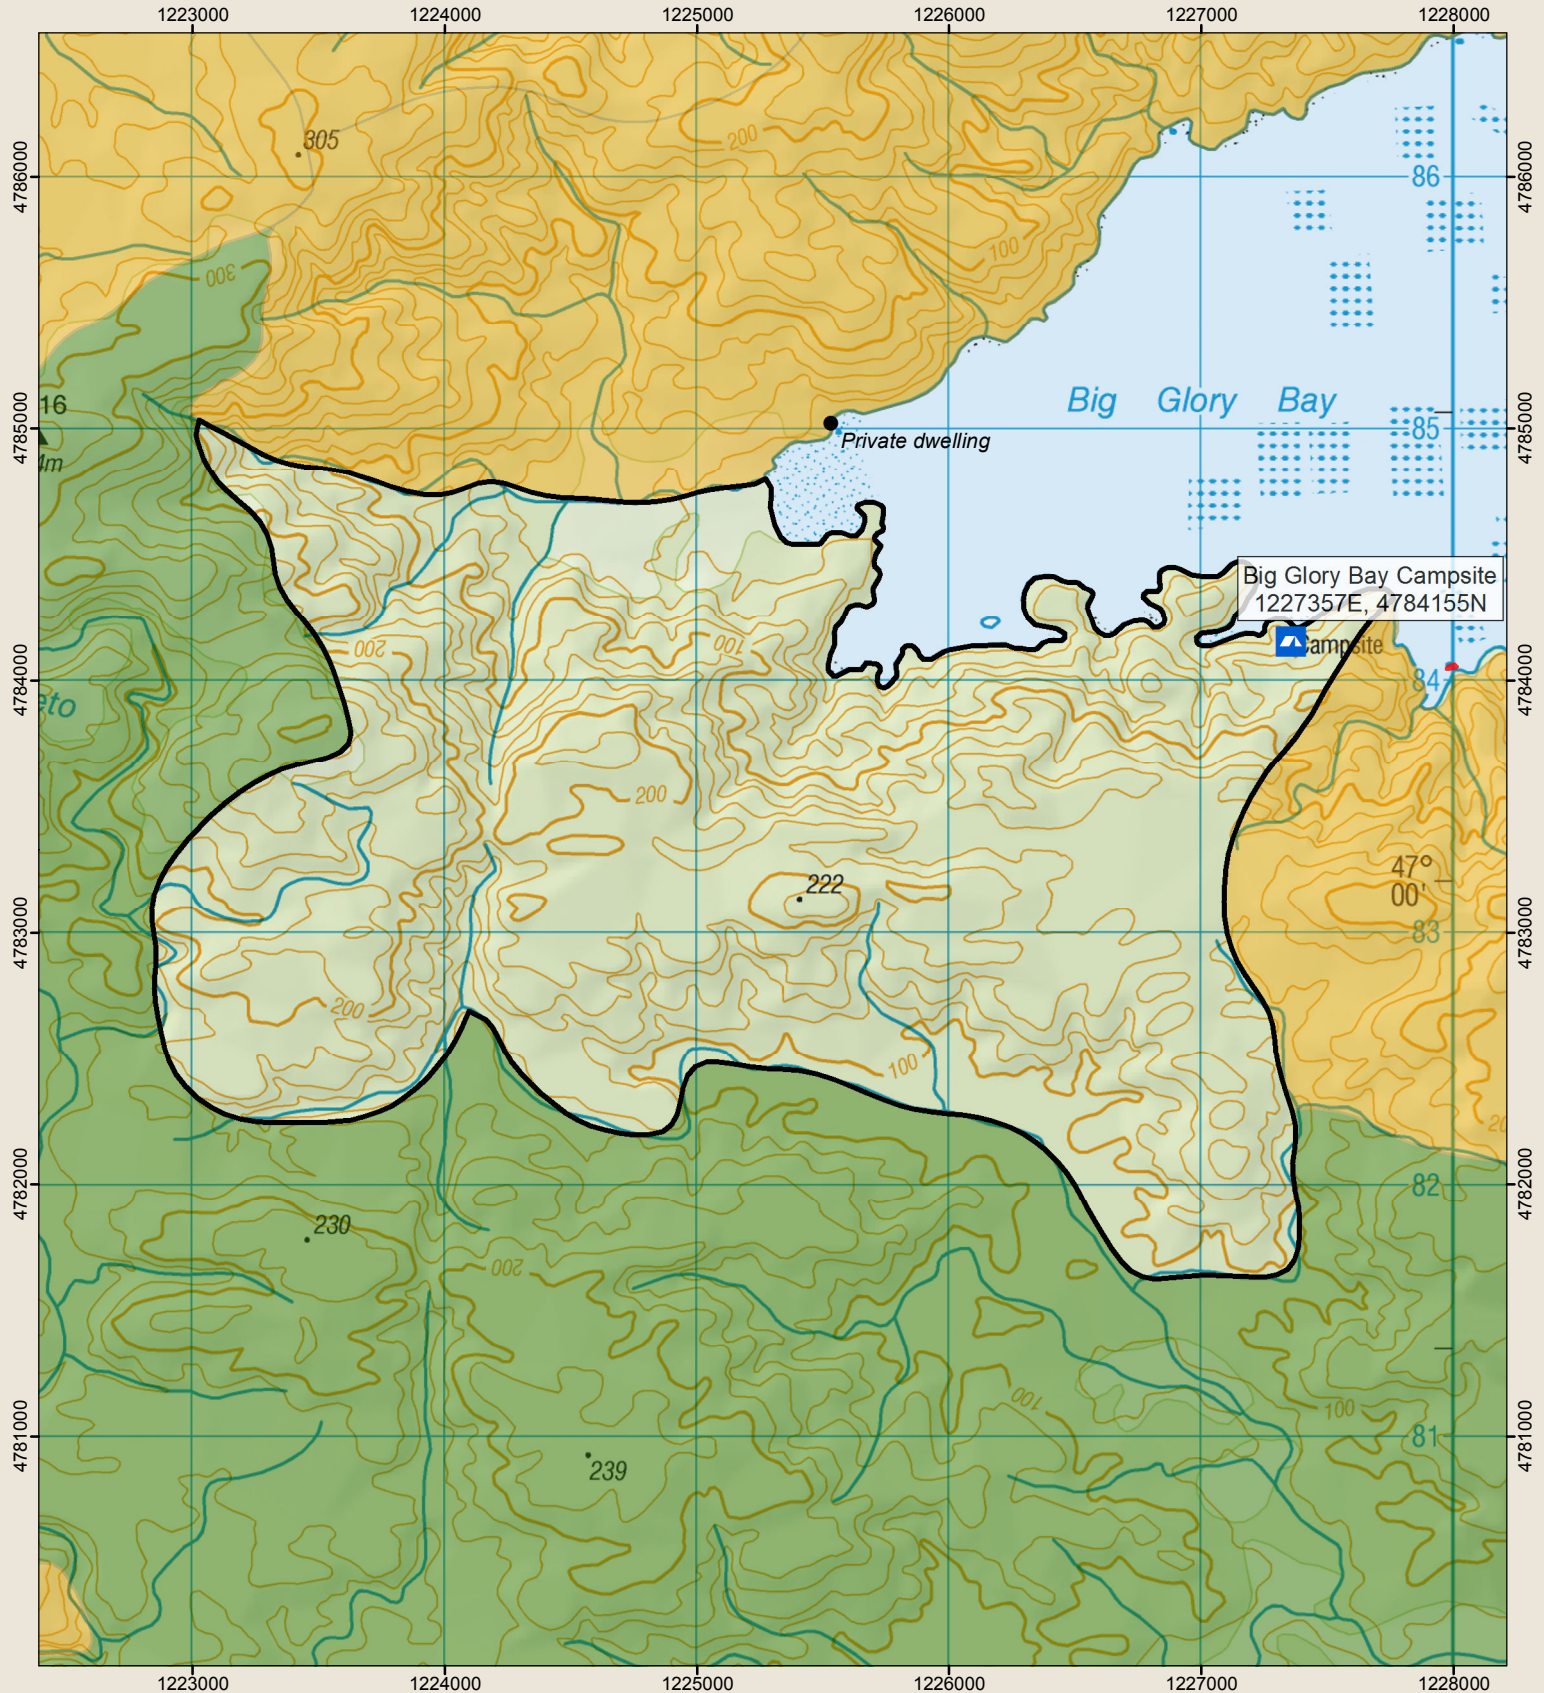

STEWART ISLAND/RAKIURA

27 - Mid Big Glory Hunting Block

Check your permit and the DOC website for conditions that may apply to this area: www.doc.govt.nz/hunting

Department of Conservation
Te Papa Atawhai

- Boundary of this hunting block
- Open zone – permit available online
- Suggested campsite location
- Hunting is prohibited
- Local DOC Office permit required

* Information shown on this map is correct at time of publishing, but hunting blocks may be subject to temporary closure. Please check with the Rakiura National Park Visitor Centre for the most up to date information.

This map is a guide only and should not be used for navigational purposes. We recommend NZTopo50 series map(s)

New Zealand Government