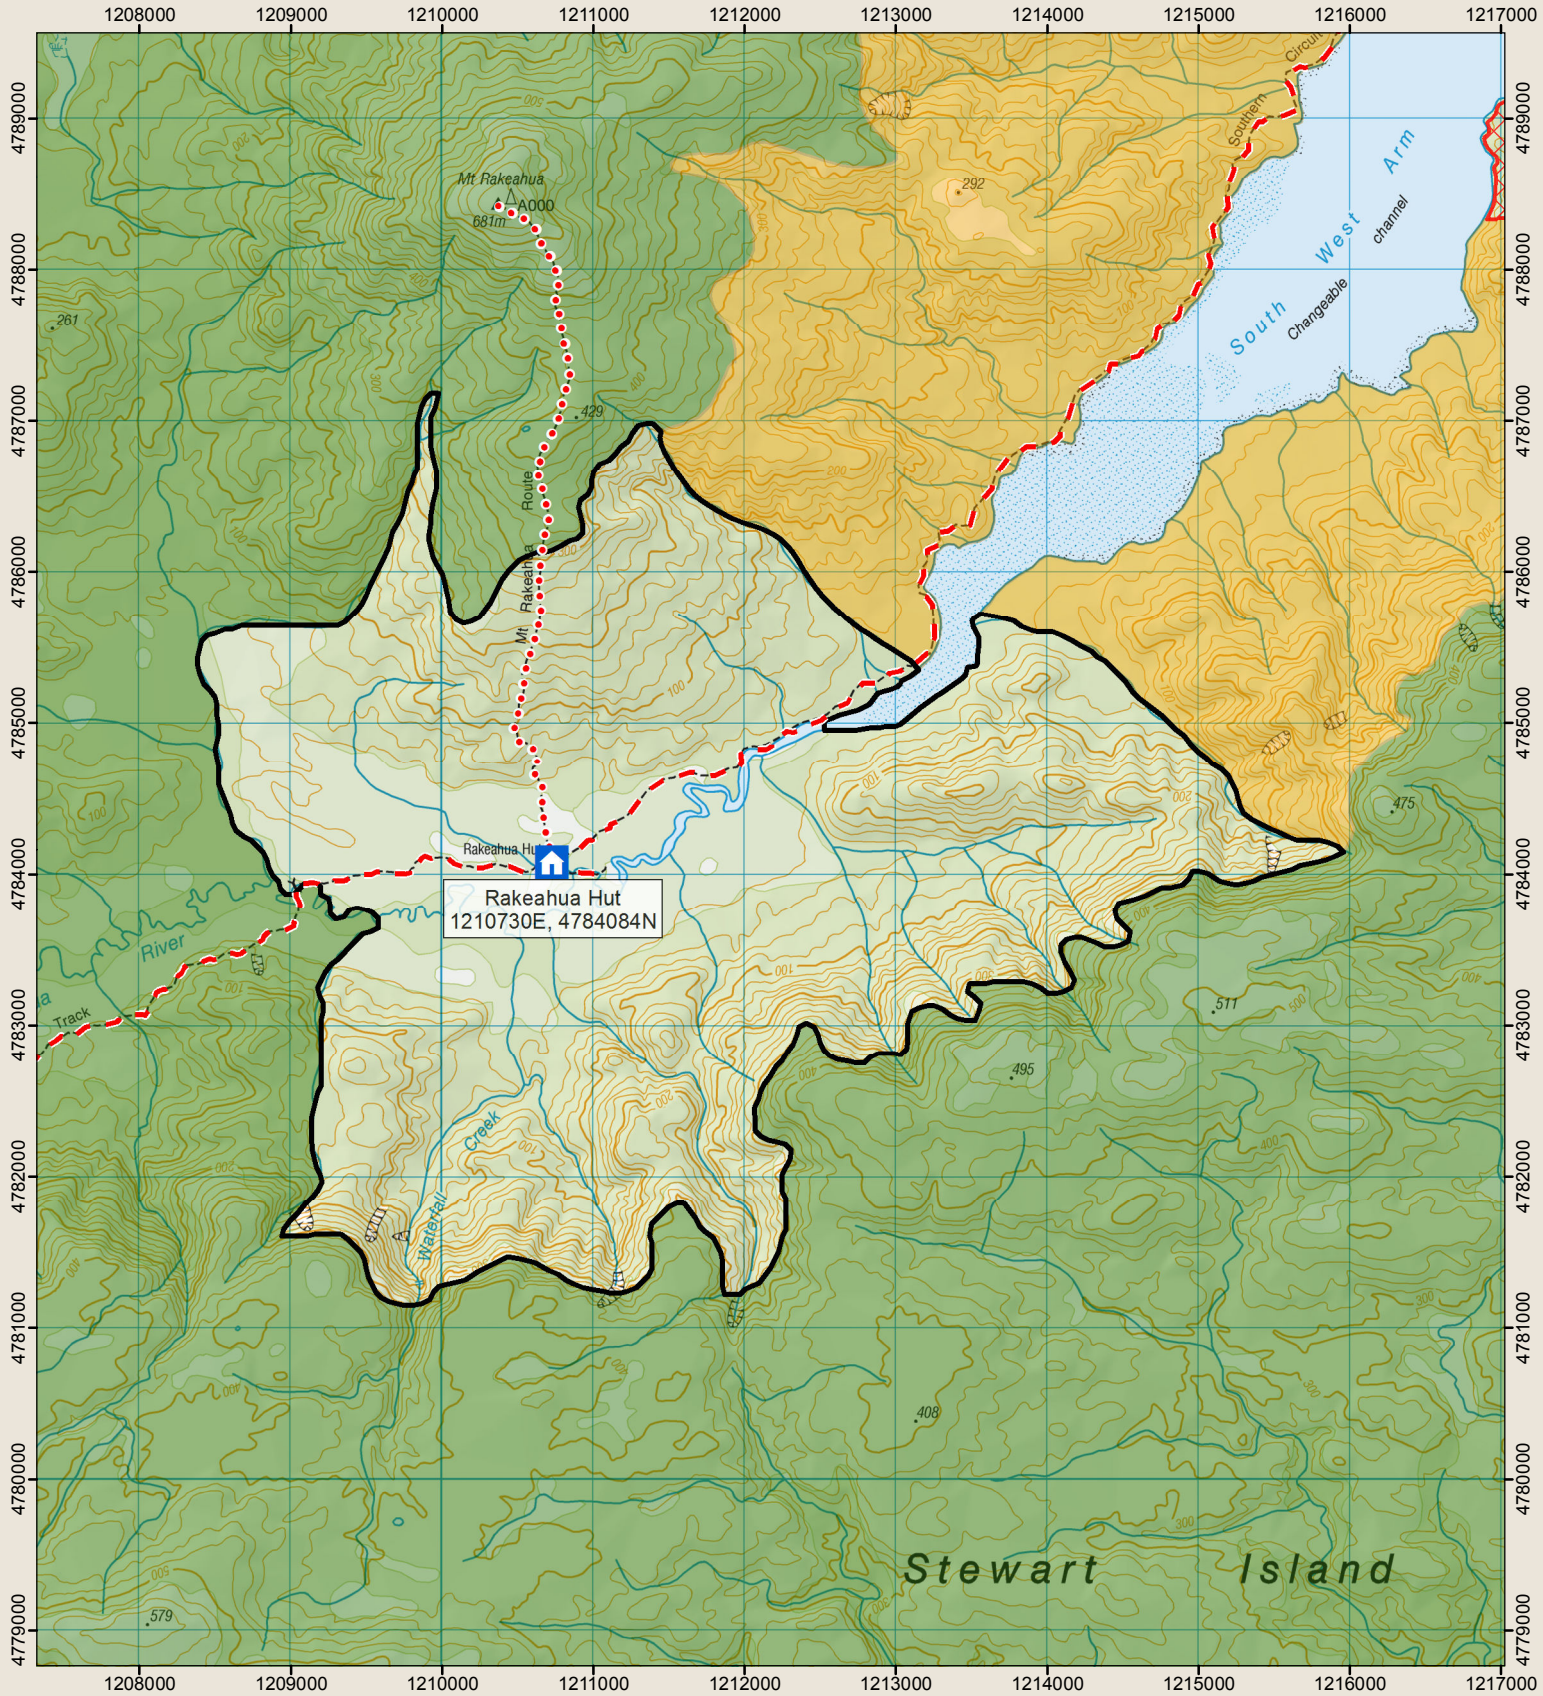

STEWART ISLAND/RAKIURA

32 - Rakeahua Hunting Block

Check your permit and the DOC website for conditions that may apply to this area: www.doc.govt.nz/hunting

Department of Conservation
Te Papa Atawhai

- Boundary of this hunting block
- Open zone – permit available online
- DOC hut
- Track
- Hunting is prohibited
- Local DOC Office permit required
- Route

* Information shown on this map is correct at time of publishing, but hunting blocks may be subject to temporary closure. Please check with the Rakiura National Park Visitor Centre for the most up to date information.

This map is a guide only and should not be used for navigational purposes. We recommend NZTopo50 series map(s)

New Zealand Government