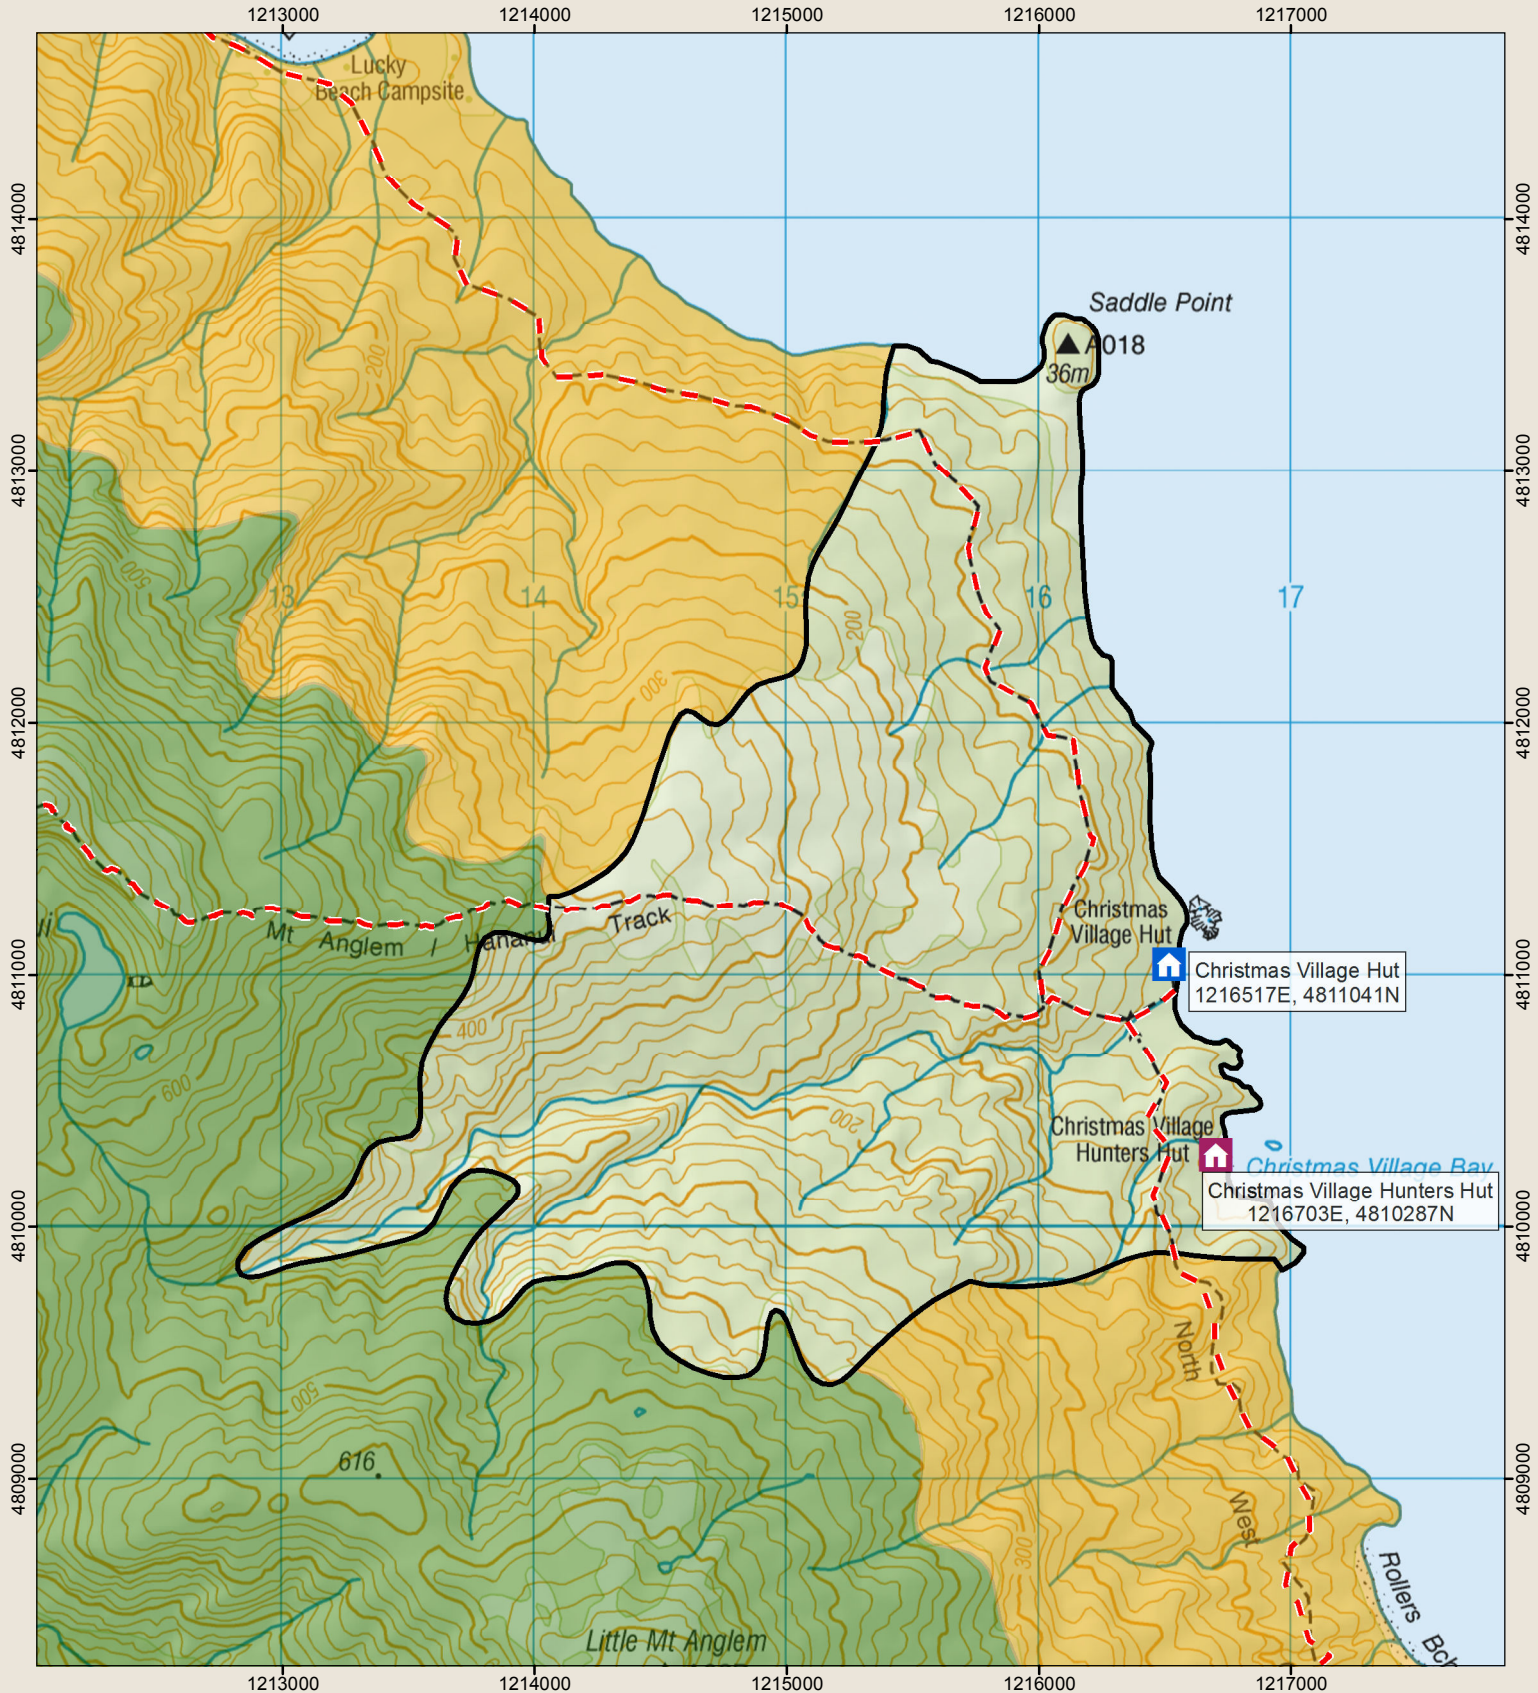

STEWART ISLAND/RAKIURA

5 - Christmas Hunting Block

Check your permit and the DOC website for conditions that may apply to this area: www.doc.govt.nz/hunting

Department of Conservation
Te Papa Atawhai

- Boundary of this hunting block
- Open zone – permit available online
- DOC hut
- Track
- Local DOC Office permit required
- Hunters hut - booking required

* Information shown on this map is correct at time of publishing, but hunting blocks may be subject to temporary closure. Please check with the Rakiura National Park Visitor Centre for the most up to date information.

This map is a guide only and should not be used for navigational purposes. We recommend NZTopo50 series map(s)