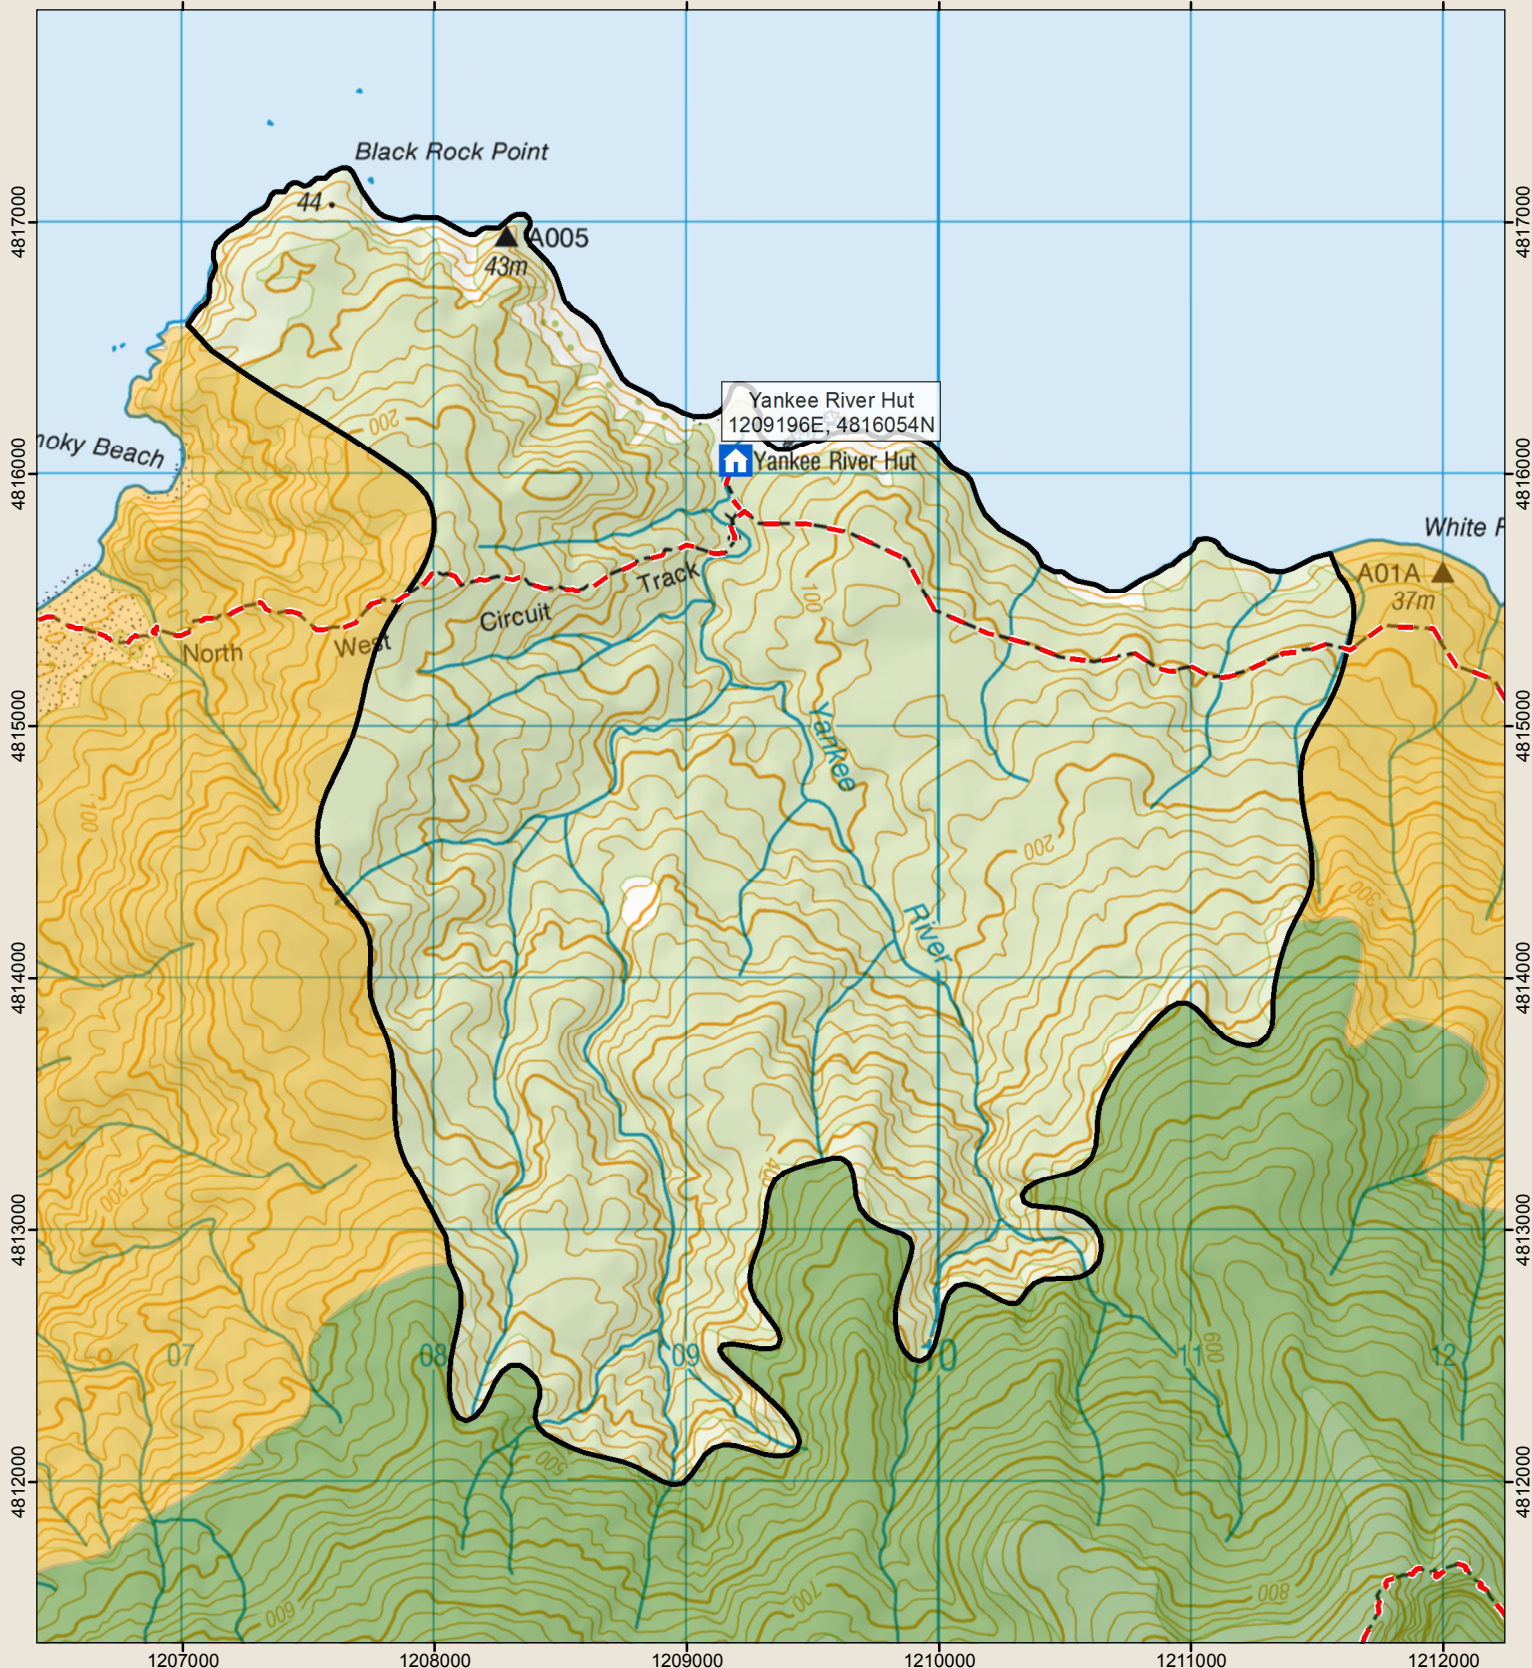

# STEWART ISLAND/RAKIURA

1207000 1208000 1209000 1210000 1211000 1212000

- Boundary of this hunting block
- Open zone – permit available online
- DOC hut
- Track
- Local DOC Office permit required

\* Information shown on this map is correct at time of publishing, but hunting blocks may be subject to temporary closure. Please check with the Rakiura National Park Visitor Centre for the most up to date information.

This map is a guide only and should not be used for navigational purposes. We recommend NZTopo50 series map(s)

New Zealand Government

June 2019

Crown copyright reserved